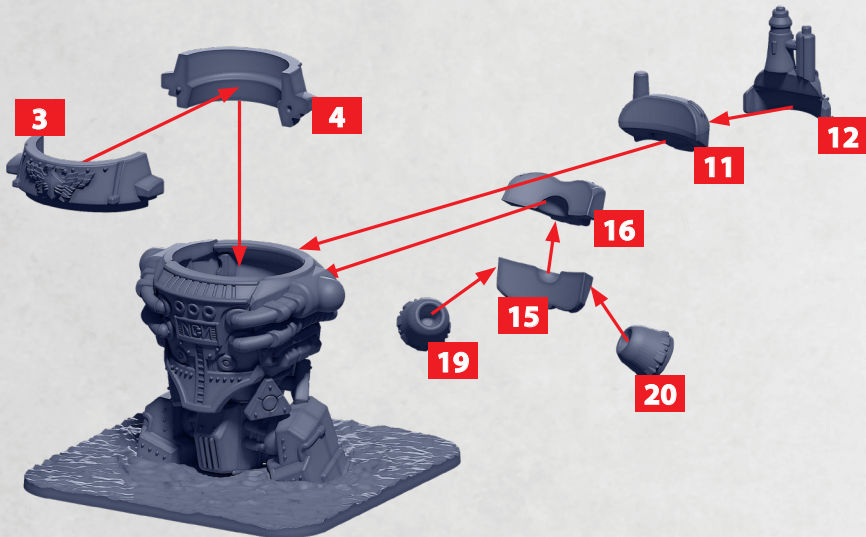

VITRUVIAN COLOSSUS BODY

PARTS CAN BE FOUND ON THE MARENA COLOSSAL SPRUES

VITRUVIAN COLOSSUS BODY

PARTS CAN BE FOUND ON THE MARENA COLOSSAL SPRUES

MARENA VITRUVIAN COLOSSUS

PARTS CAN BE FOUND ON THE MARENA COLOSSAL SPRUES

KOSTROMA VITRUVIAN COLOSSUS

PARTS CAN BE FOUND ON THE MARENA COLOSSAL SPRUES

BOYAR HEAVY FRIGATE

PARTS CAN BE FOUND ON THE MARENA COLOSSAL SPRUES