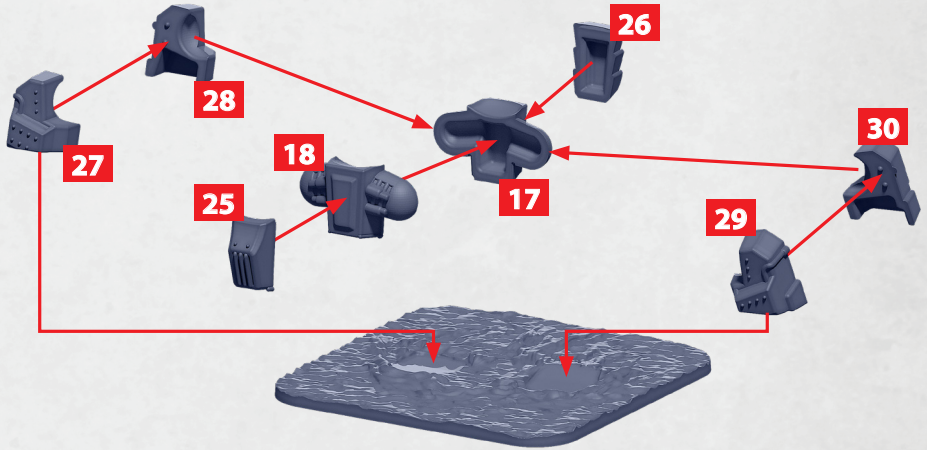

VITRUVIAN COLOSSUS BODY

PARTS CAN BE FOUND ON THE MARENA COLOSSAL SPRUES

VITRUVIAN COLOSSUS BODY

PARTS CAN BE FOUND ON THE MARENA COLOSSAL SPRUES

MARENA VITRUVIAN COLOSSUS

PARTS CAN BE FOUND ON THE MARENA COLOSSAL SPRUES

KOSTROMA VITRUVIAN COLOSSUS

PARTS CAN BE FOUND ON THE MARENA COLOSSAL SPRUES

BOYAR HEAVY FRIGATE

PARTS CAN BE FOUND ON THE MARENA COLOSSAL SPRUES