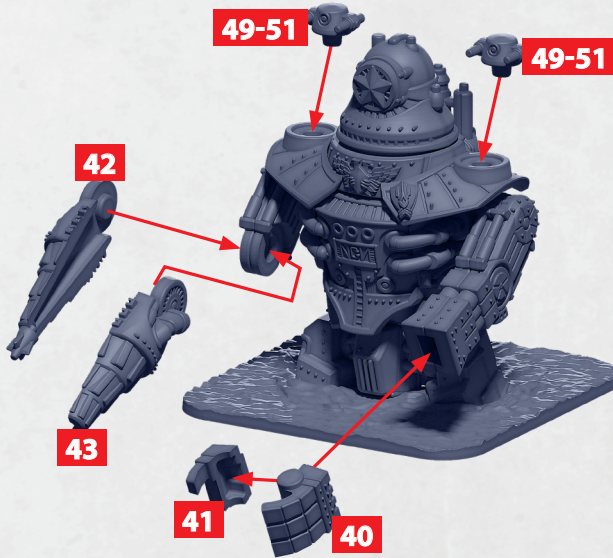

VITRUVIAN COLOSSUS BODY

PARTS CAN BE FOUND ON THE MARENA COLOSSAL SPRUES

VITRUVIAN COLOSSUS BODY

PARTS CAN BE FOUND ON THE MARENA COLOSSAL SPRUES

MARENA VITRUVIAN COLOSSUS

PARTS CAN BE FOUND ON THE MARENA COLOSSAL SPRUES

KOSTROMA VITRUVIAN COLOSSUS

PARTS CAN BE FOUND ON THE MARENA COLOSSAL SPRUES

BOYAR HEAVY FRIGATE

PARTS CAN BE FOUND ON THE MARENA COLOSSAL SPRUES