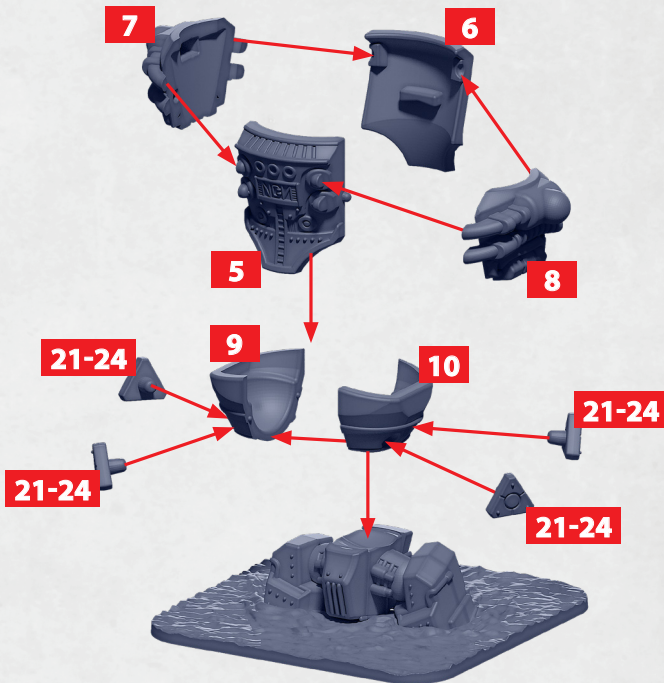

VITRUVIAN COLOSSUS BODY

PARTS CAN BE FOUND ON THE MARENA COLOSSAL SPRUES

VITRUVIAN COLOSSUS BODY

PARTS CAN BE FOUND ON THE MARENA COLOSSAL SPRUES

MARENA VITRUVIAN COLOSSUS

PARTS CAN BE FOUND ON THE MARENA COLOSSAL SPRUES

KOSTROMA VITRUVIAN COLOSSUS

PARTS CAN BE FOUND ON THE MARENA COLOSSAL SPRUES

BOYAR HEAVY FRIGATE

PARTS CAN BE FOUND ON THE MARENA COLOSSAL SPRUES