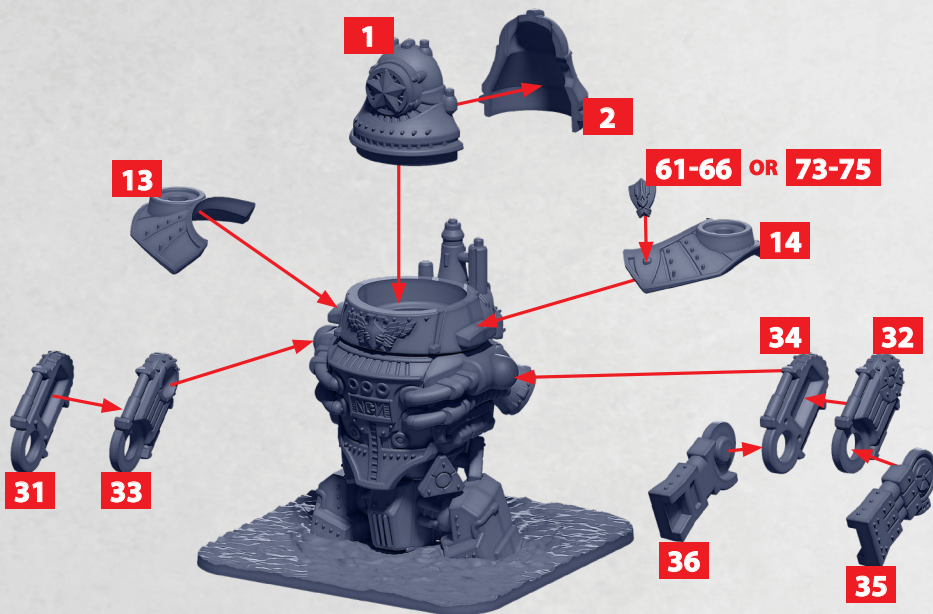

VITRUVIAN COLOSSUS BODY

PARTS CAN BE FOUND ON THE MARENA COLOSSAL SPRUES

VITRUVIAN COLOSSUS BODY

PARTS CAN BE FOUND ON THE MARENA COLOSSAL SPRUES

MARENA VITRUVIAN COLOSSUS

PARTS CAN BE FOUND ON THE MARENA COLOSSAL SPRUES

KOSTROMA VITRUVIAN COLOSSUS

PARTS CAN BE FOUND ON THE MARENA COLOSSAL SPRUES

BOYAR HEAVY FRIGATE

PARTS CAN BE FOUND ON THE MARENA COLOSSAL SPRUES