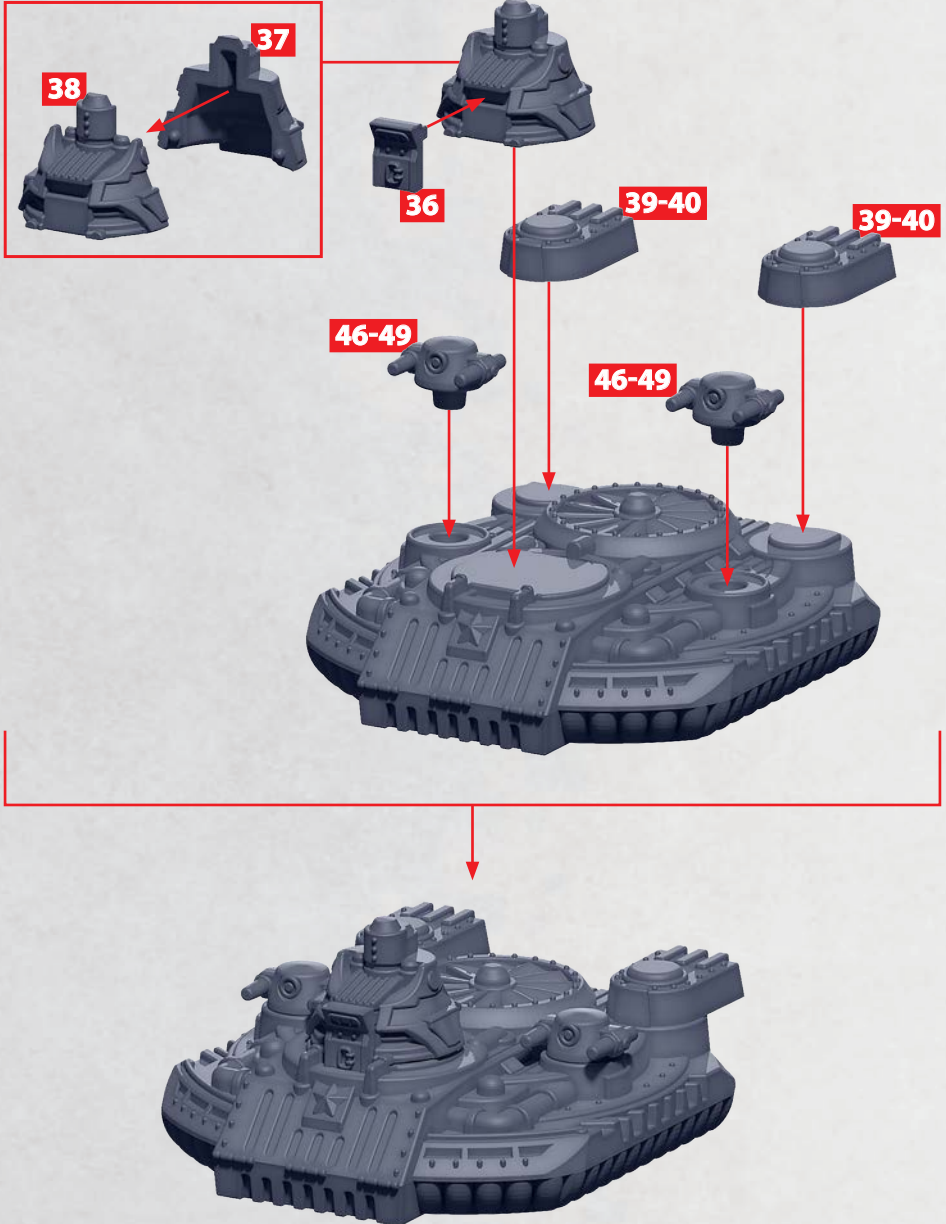

YAK CLASS HOVERCRAFT

PARTS CAN BE FOUND ON THE **COMMONWEALTH ADVANCED SQUADRON** SPRUES