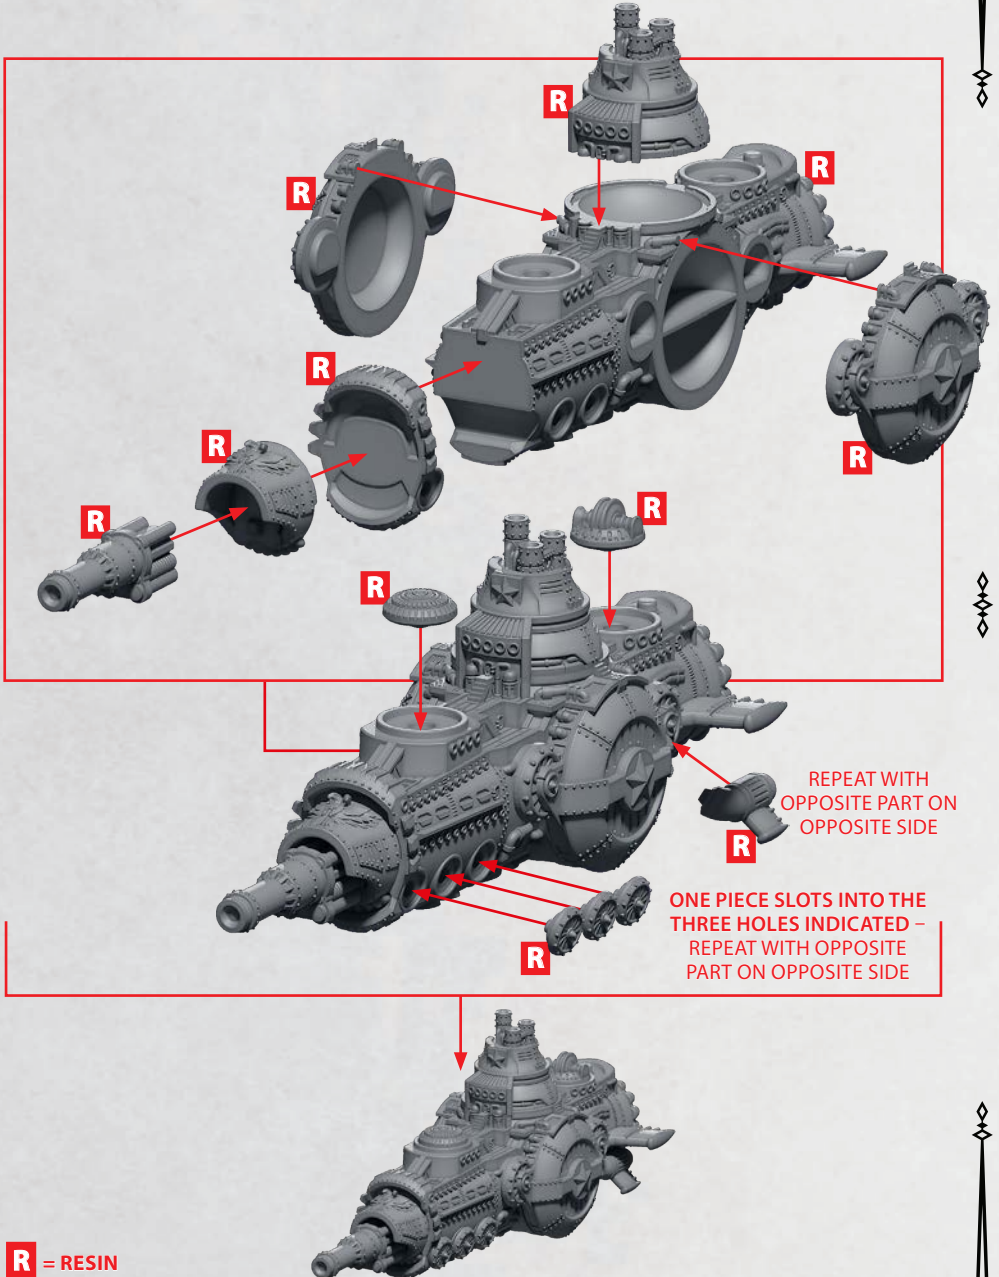

# KHODYNKA HEAVY SKYCRUISER

PARTS CAN BE FOUND AS RESIN

# KONOSTOGA HEAVY SKYCANNON

PARTS CAN BE FOUND AS RESIN

# KRASNAYA HEAVY SKYDRILL

PARTS CAN BE FOUND AS RESIN AND ON COMMONWEALTH ADVANCED SQUADRON SPRUE

**R** = RESIN