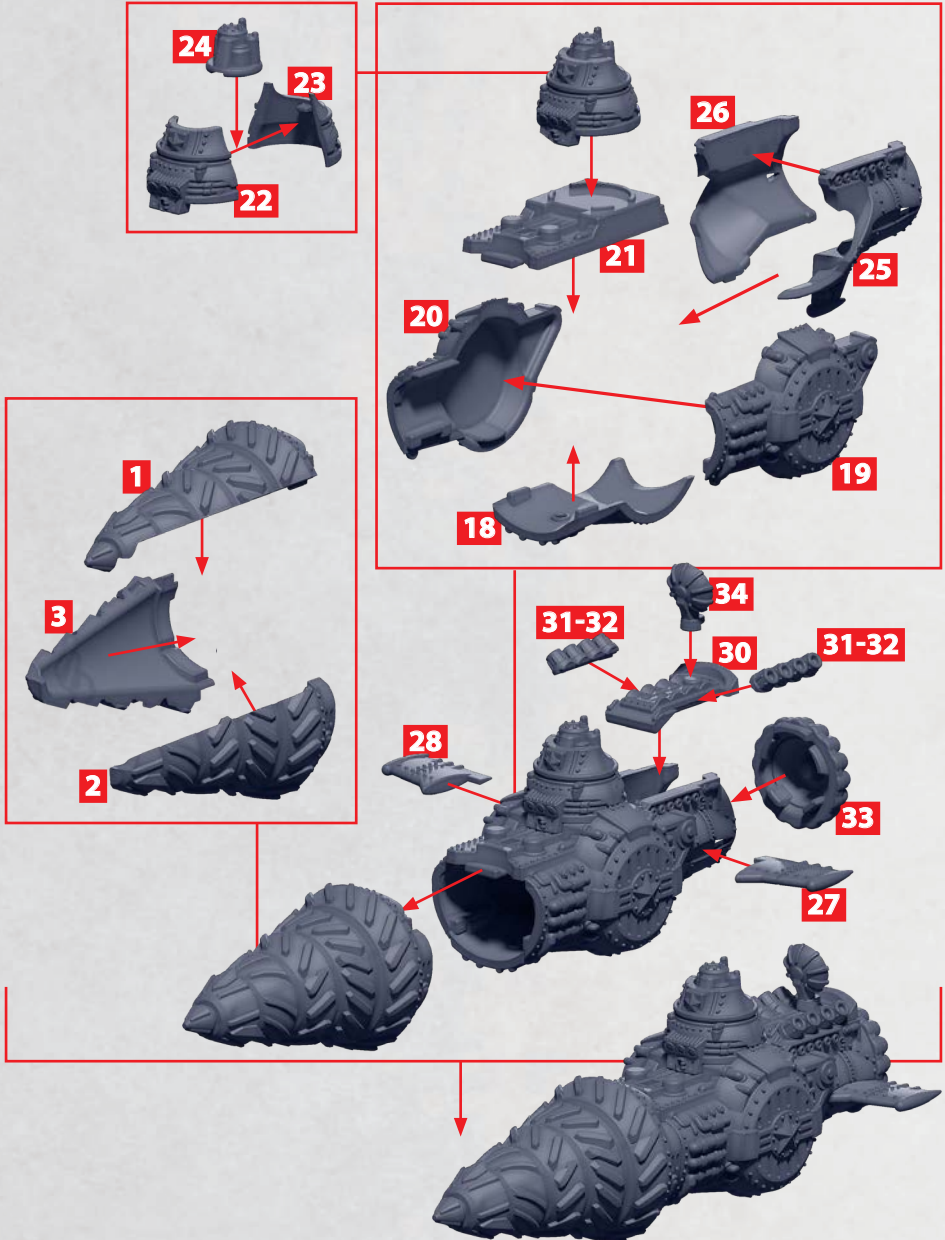

# KONOSTOGA HEAVY SKYCANNON

PARTS CAN BE FOUND AS RESIN

# KRASNAYA HEAVY SKYDRILL

PARTS CAN BE FOUND AS RESIN AND ON COMMONWEALTH ADVANCED SQUADRON SPRUE

**R** = RESIN

# IRKUTSK CLASS SKYCRUISER

PARTS CAN BE FOUND ON THE COMMONWEALTH ADVANCED SQUADRON SPRUES

# YAK CLASS HOVERCRAFT

PARTS CAN BE FOUND ON THE **COMMONWEALTH ADVANCED SQUADRON** SPRUES