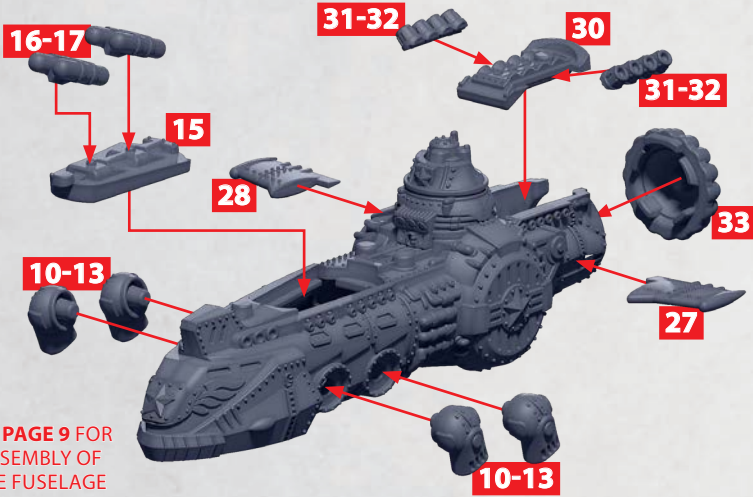

SARANSK CLASS SYKCRUISER

PARTS CAN BE FOUND ON THE **COMMONWEALTH ADVANCED SQUADRON SPRUES**

SEE PAGE 9 FOR
ASSEMBLY OF
THE FUSELAGE