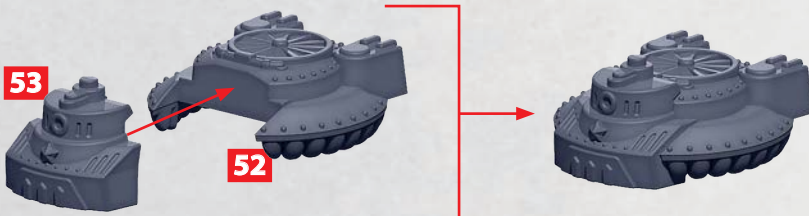

# TUNGUSKA CLASS SKYCRUISER

PARTS CAN BE FOUND ON THE **COMMONWEALTH ADVANCED SQUADRON** SPRUES

SEE PAGE 9 FOR  
ASSEMBLY OF  
THE FUSELAGE

HEAVY GUN  
BATTERY

28-30

TRI-  
RAILGUN

25-27

ROCKET  
BATTERY

50-51

\* ALL TURRETS ARE INTERCHANGEABLE

## SARANSK CLASS SYKCRUISER

PARTS CAN BE FOUND ON THE **COMMONWEALTH ADVANCED SQUADRON SPRUES**

SEE PAGE 9 FOR  
ASSEMBLY OF  
THE FUSELAGE

## NOVGOROD CLASS ESCORT

PARTS CAN BE FOUND ON THE **COMMONWEALTH ADVANCED SQUADRON SPRUES**