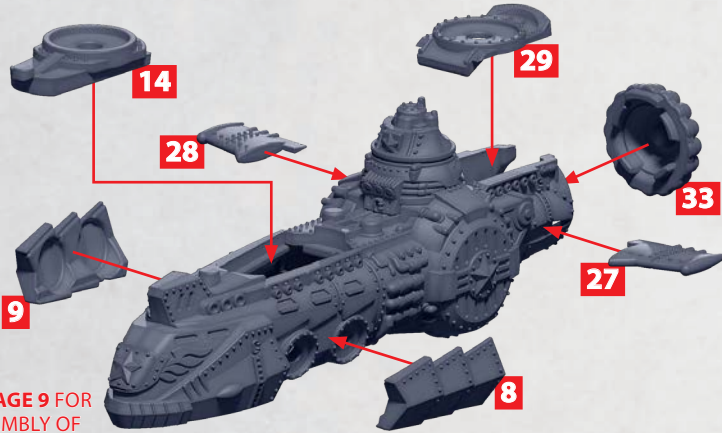

# IRKUTSK CLASS SKYCRUISER

PARTS CAN BE FOUND ON THE COMMONWEALTH ADVANCED SQUADRON SPRUES

# TUNGUSKA CLASS SKYCRUISER

PARTS CAN BE FOUND ON THE **COMMONWEALTH ADVANCED SQUADRON** SPRUES

SEE PAGE 9 FOR  
ASSEMBLY OF  
THE FUSELAGE

HEAVY GUN  
BATTERY

28-30

TRI-  
RAILGUN

25-27

ROCKET  
BATTERY