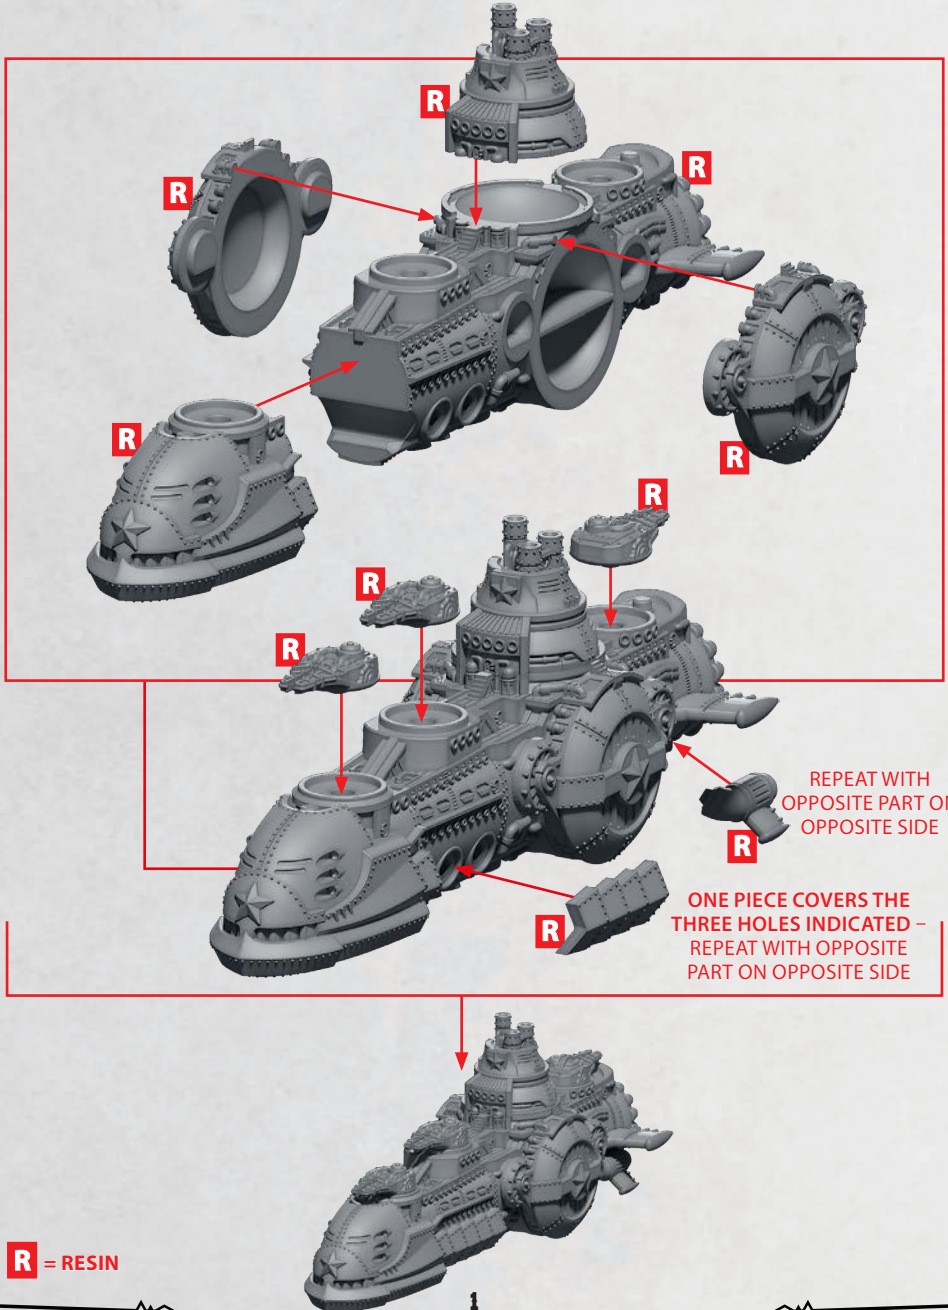

# KHODYNKA HEAVY SKYCRUISER

PARTS CAN BE FOUND AS RESIN

# KONOSTOGA HEAVY SKYCANNON

PARTS CAN BE FOUND AS RESIN

# KRASNAYA HEAVY SKYDRILL

PARTS CAN BE FOUND AS RESIN AND ON COMMONWEALTH ADVANCED SQUADRON SPRUE

**R** = RESIN