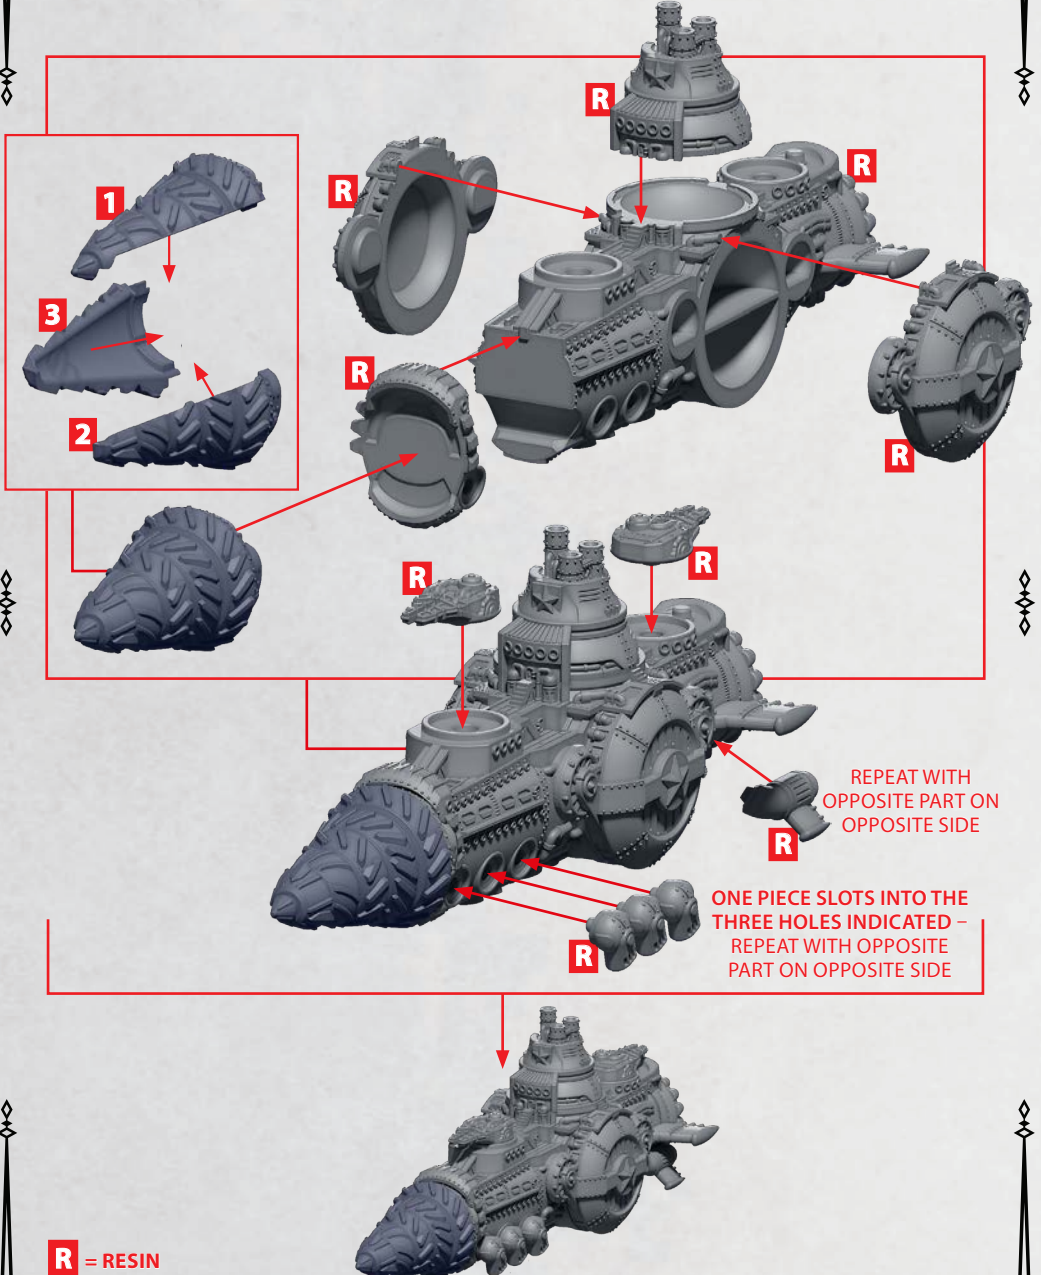

# KHODYNKA HEAVY SKYCRUISER

PARTS CAN BE FOUND AS RESIN

# KONOSTOGA HEAVY SKYCANNON

PARTS CAN BE FOUND AS RESIN

# KRASNAYA HEAVY SKYDRILL

PARTS CAN BE FOUND AS RESIN AND ON COMMONWEALTH ADVANCED SQUADRON SPRUE

**R** = RESIN

# YAK CLASS HOVERCRAFT

PARTS CAN BE FOUND ON THE **COMMONWEALTH ADVANCED SQUADRON** SPRUES