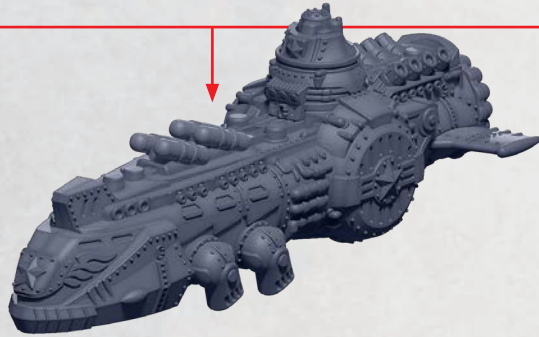

SARANSK CLASS SYKCRUISER

PARTS CAN BE FOUND ON THE **COMMONWEALTH ADVANCED SQUADRON SPRUES**

SEE PAGE 9 FOR
ASSEMBLY OF
THE FUSELAGE

NOVGOROD CLASS ESCORT

PARTS CAN BE FOUND ON THE **COMMONWEALTH ADVANCED SQUADRON SPRUES**