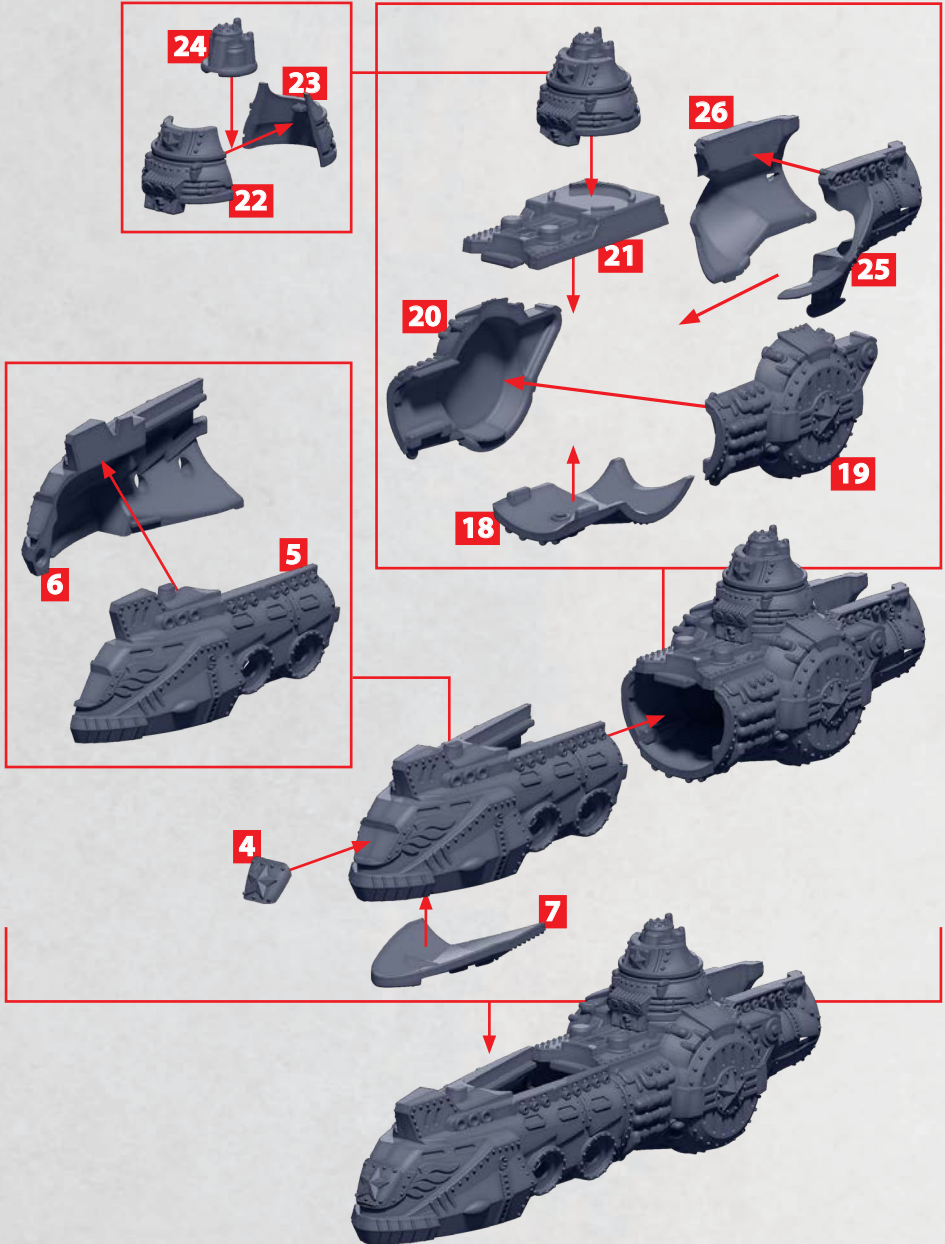

TUNGUSKA AND SARANSK FUSELAGE

PARTS CAN BE FOUND ON THE COMMONWEALTH ADVANCED SQUADRON SPRUES