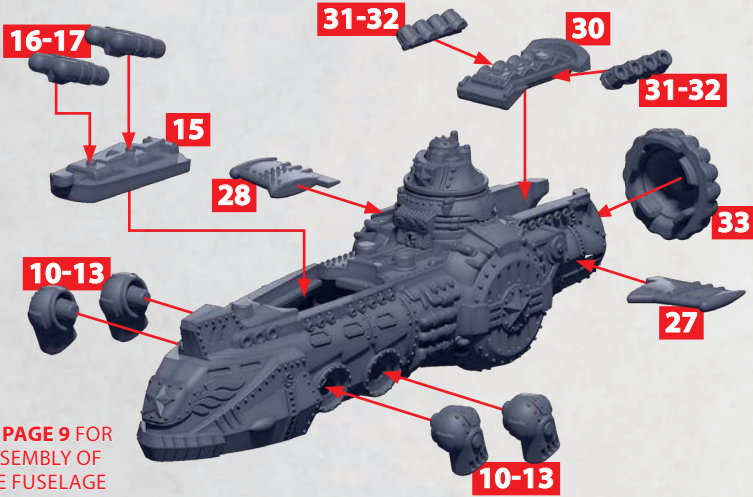

PARTS CAN BE FOUND ON THE COMMONWEALTH ADVANCED SQUADRON SPRUES

TUNGUSKA CLASS SKYCRUISER

PARTS CAN BE FOUND ON THE **COMMONWEALTH ADVANCED SQUADRON** SPRUES

SEE PAGE 9 FOR
ASSEMBLY OF
THE FUSELAGE

HEAVY GUN
BATTERY

28-30

TRI-
RAILGUN

25-27

ROCKET
BATTERY

50-51

* ALL TURRETS ARE INTERCHANGEABLE

SARANSK CLASS SYKCRUISER

PARTS CAN BE FOUND ON THE **COMMONWEALTH ADVANCED SQUADRON** SPRUES

SEE PAGE 9 FOR
ASSEMBLY OF
THE FUSELAGE

NOVGOROD CLASS ESCORT

PARTS CAN BE FOUND ON THE **COMMONWEALTH ADVANCED SQUADRON** SPRUES

KHATANGA CLASS CRYO ASSAULT CRUISER

PARTS CAN BE FOUND ON THE COMMONWEALTH SUPPORT SQUADRONS SPRUES

* ALL TURRETS ARE INTERCHANGEABLE

HEAVY GUN BATTERY

TRI-RAILGUN

ROCKET BATTERY

MOROZKO CLASS HEAVY CRYO CRUISER

PARTS CAN BE FOUND ON THE COMMONWEALTH SUPPORT SQUADRONS SPRUES

* ALL TURRETS ARE
INTERCHANGEABLE