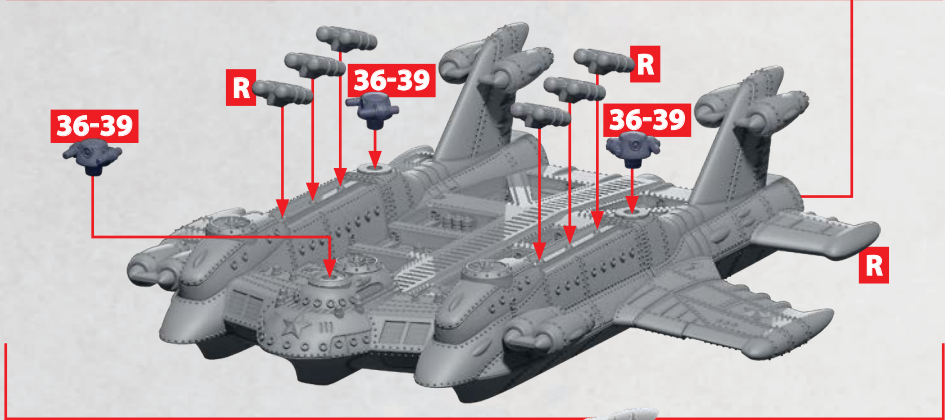

ALEXAYEV

PARTS CAN BE FOUND AS RESIN AND ON THE COMMONWEALTH SUPPORT SQUADRONS SPRUES

R = RESIN

IRKUTSK CLASS SKYCRUISER

PARTS CAN BE FOUND ON THE COMMONWEALTH ADVANCED SQUADRON SPRUES

TUNGUSKA AND SARANSK FUSELAGE

PARTS CAN BE FOUND ON THE COMMONWEALTH ADVANCED SQUADRON SPRUES

TUNGUSKA CLASS SKYCRUISER

PARTS CAN BE FOUND ON THE **COMMONWEALTH ADVANCED SQUADRON** SPRUES

SEE PAGE 9 FOR
ASSEMBLY OF
THE FUSELAGE

HEAVY GUN
BATTERY

28-30

TRI-
RAILGUN

25-27

ROCKET
BATTERY

50-51

* ALL TURRETS ARE INTERCHANGEABLE

SARANSK CLASS SYKCRUISER

PARTS CAN BE FOUND ON THE **COMMONWEALTH ADVANCED SQUADRON** SPRUES