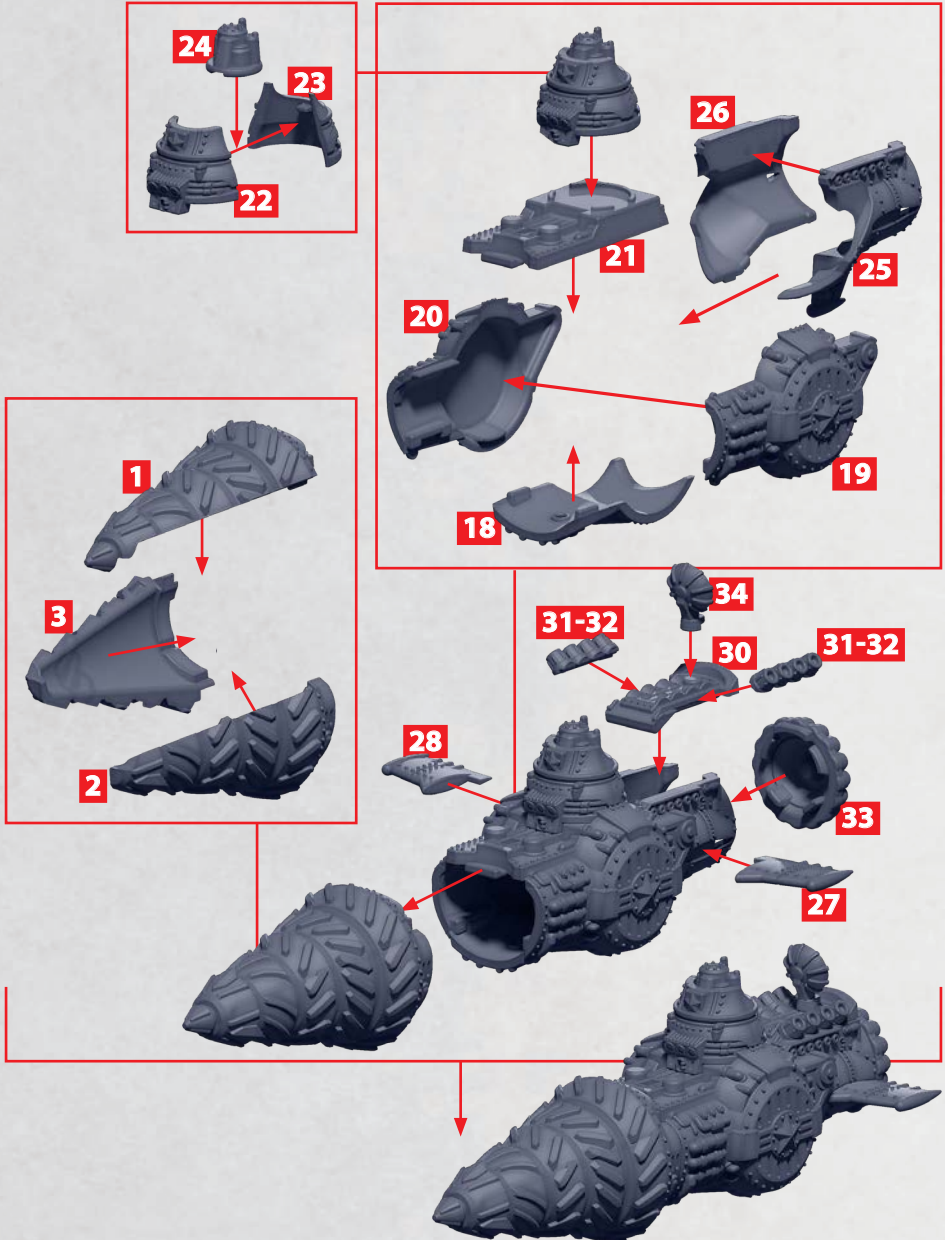

ALEXAYEV

PARTS CAN BE FOUND AS RESIN AND ON THE COMMONWEALTH SUPPORT SQUADRONS SPRUES

R = RESIN

IRKUTSK CLASS SKYCRUISER

PARTS CAN BE FOUND ON THE COMMONWEALTH ADVANCED SQUADRON SPRUES

TUNGUSKA AND SARANSK FUSELAGE

PARTS CAN BE FOUND ON THE COMMONWEALTH ADVANCED SQUADRON SPRUES

TUNGUSKA CLASS SKYCRUISER

PARTS CAN BE FOUND ON THE **COMMONWEALTH ADVANCED SQUADRON** SPRUES

SEE PAGE 9 FOR
ASSEMBLY OF
THE FUSELAGE

HEAVY GUN
BATTERY

28-30

TRI-
RAILGUN

25-27

ROCKET
BATTERY

50-51

* ALL TURRETS ARE INTERCHANGEABLE

SARANSK CLASS SYKCRUISER

PARTS CAN BE FOUND ON THE **COMMONWEALTH ADVANCED SQUADRON** SPRUES

PARTS CAN BE FOUND ON THE COMMONWEALTH SUPPORT SQUADRONS SPRUES

YAK CLASS TRANSPORT HOVERCRAFT

PARTS CAN BE FOUND ON THE **COMMONWEALTH ADVANCED SQUADRON** SPRUES

GIYENA CLASS HOVERCRAFT

PARTS CAN BE FOUND ON THE **COMMONWEALTH ADVANCED SQUADRON** SPRUES