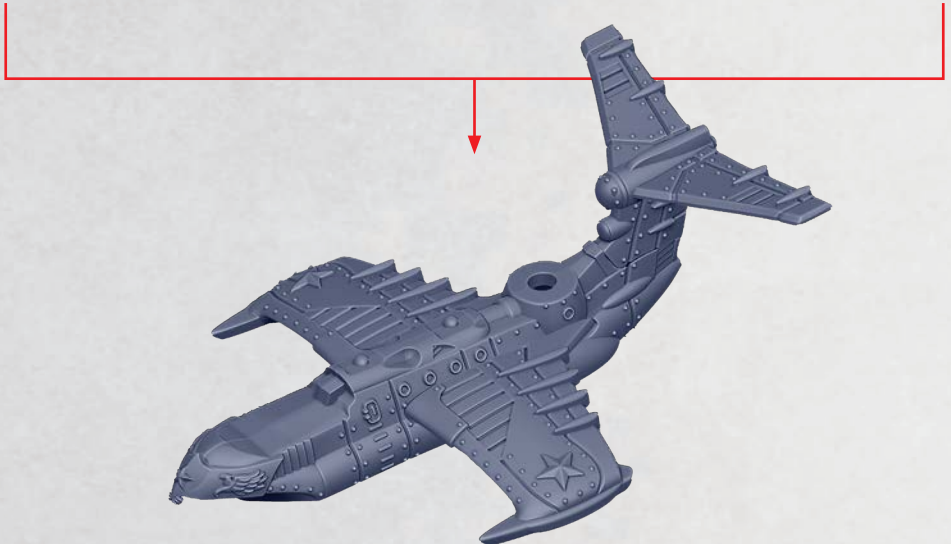

DRAGUNOV & STOLETOV CLASS FUSELAGE

PARTS CAN BE FOUND ON THE COMMONWEALTH SUPPORT SQUADRONS SPRUES