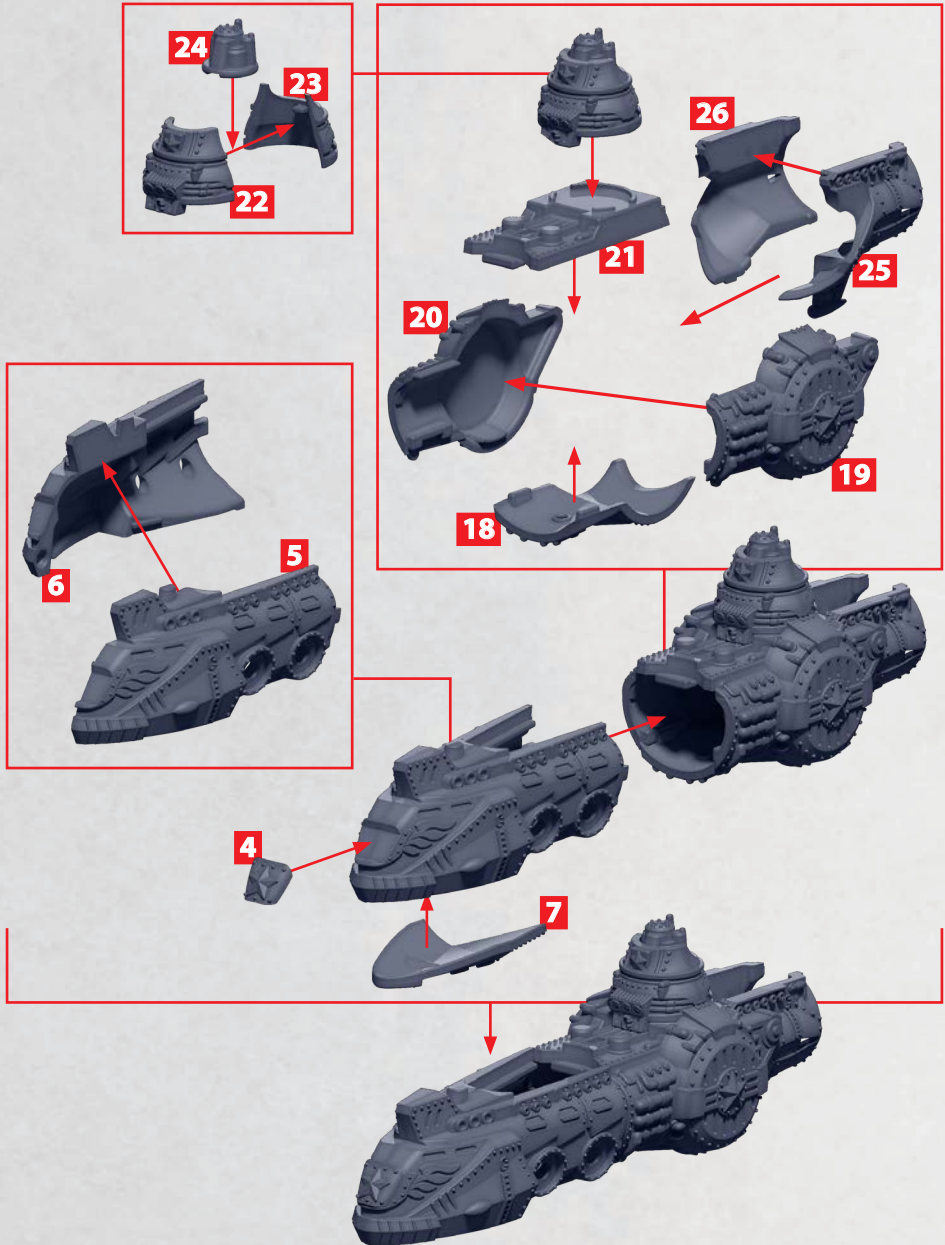

ALEXAYEV

PARTS CAN BE FOUND AS RESIN AND ON THE COMMONWEALTH SUPPORT SQUADRONS SPRUES

R = RESIN

IRKUTSK CLASS SKYCRUISER

PARTS CAN BE FOUND ON THE COMMONWEALTH ADVANCED SQUADRON SPRUES

TUNGUSKA AND SARANSK FUSELAGE

PARTS CAN BE FOUND ON THE COMMONWEALTH ADVANCED SQUADRON SPRUES

TUNGUSKA CLASS SKYCRUISER

PARTS CAN BE FOUND ON THE **COMMONWEALTH ADVANCED SQUADRON** SPRUES

SEE PAGE 9 FOR
ASSEMBLY OF
THE FUSELAGE

HEAVY GUN
BATTERY

28-30

TRI-
RAILGUN

25-27

ROCKET
BATTERY

50-51

* ALL TURRETS ARE INTERCHANGEABLE

SARANSK CLASS SYKCRUISER

PARTS CAN BE FOUND ON THE **COMMONWEALTH ADVANCED SQUADRON** SPRUES

HEAVY GUN
BATTERY

28-30

TRI-
RAILGUN

25-27

ROCKET
BATTERY

17-19

PRAVDA CLASS SUPPORT CARRIER

PARTS CAN BE FOUND ON THE COMMONWEALTH SUPPORT SQUADRONS SPRUES