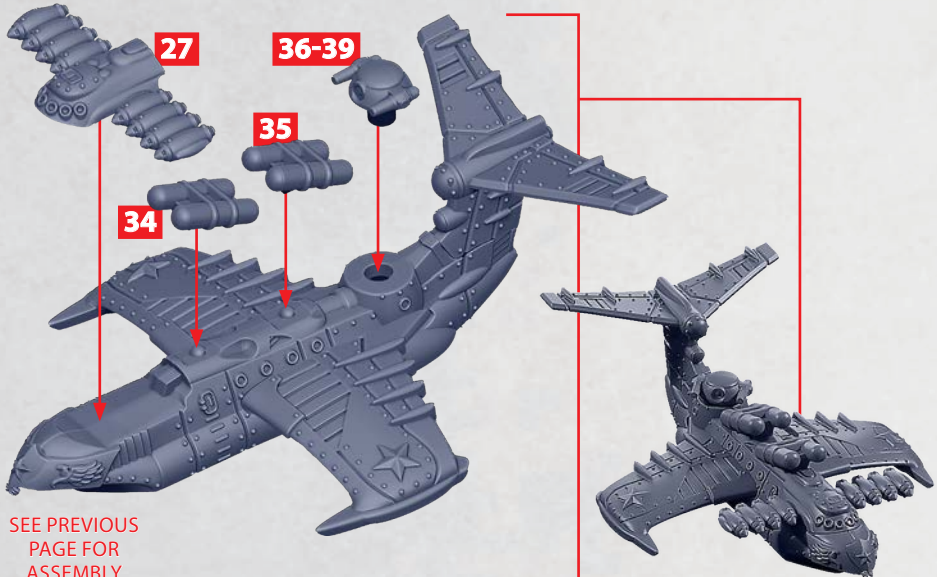

* ALL TURRETS ARE INTERCHANGEABLE

HEAVY GUN BATTERY

TRI-RAILGUN

ROCKET BATTERY

MOROZKO CLASS HEAVY CRYO CRUISER

PARTS CAN BE FOUND ON THE COMMONWEALTH SUPPORT SQUADRONS SPRUES

* ALL TURRETS ARE
INTERCHANGEABLE

HEAVY GUN
BATTERY

28-30

TRI-
RAILGUN

25-27

ROCKET
BATTERY

17-19

PRAVDA CLASS SUPPORT CARRIER

PARTS CAN BE FOUND ON THE COMMONWEALTH SUPPORT SQUADRONS SPRUES

DRAGUNOV & STOLETOV CLASS FUSELAGE

PARTS CAN BE FOUND ON THE COMMONWEALTH SUPPORT SQUADRONS SPRUES

DRAGUNOV CLASS EKRANOPLAN BRAWLER

PARTS CAN BE FOUND ON THE COMMONWEALTH SUPPORT SQUADRONS SPRUES

STOLETOV CLASS EKRANOPLAN HARRIER

PARTS CAN BE FOUND ON THE COMMONWEALTH SUPPORT SQUADRONS SPRUES

YAK CLASS TRANSPORT HOVERCRAFT

PARTS CAN BE FOUND ON THE **COMMONWEALTH ADVANCED SQUADRON** SPRUES

GIYENA CLASS HOVERCRAFT

PARTS CAN BE FOUND ON THE **COMMONWEALTH ADVANCED SQUADRON** SPRUES