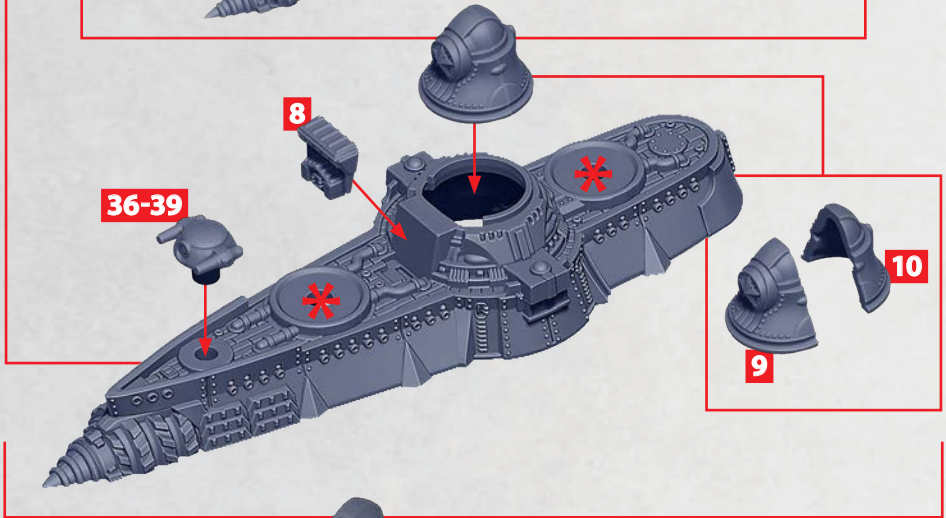

28-30

TRI-
RAILGUN

25-27

ROCKET
BATTERY

50-51

* ALL TURRETS ARE INTERCHANGEABLE

SARANSK CLASS SYKCRUISER

PARTS CAN BE FOUND ON THE **COMMONWEALTH ADVANCED SQUADRON** SPRUES

SEE PAGE 9 FOR
ASSEMBLY OF
THE FUSELAGE

NOVGOROD CLASS ESCORT

PARTS CAN BE FOUND ON THE **COMMONWEALTH ADVANCED SQUADRON** SPRUES

KHATANGA CLASS CRYO ASSAULT CRUISER

PARTS CAN BE FOUND ON THE COMMONWEALTH SUPPORT SQUADRONS SPRUES

* ALL TURRETS ARE INTERCHANGEABLE

HEAVY GUN BATTERY

TRI-RAILGUN

ROCKET BATTERY

MOROZKO CLASS HEAVY CRYO CRUISER

PARTS CAN BE FOUND ON THE COMMONWEALTH SUPPORT SQUADRONS SPRUES

* ALL TURRETS ARE
INTERCHANGEABLE