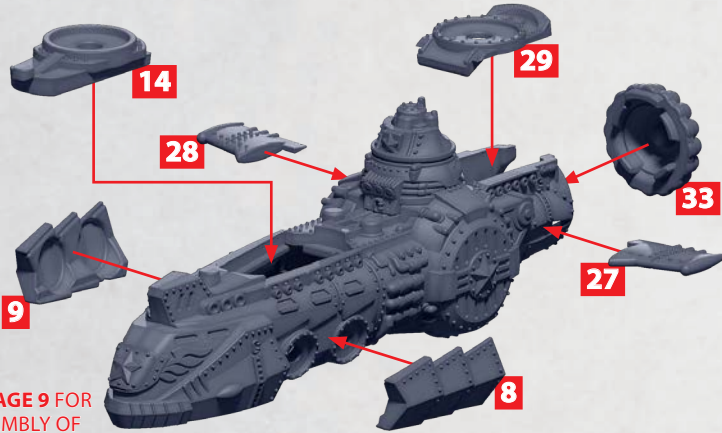

ALEXAYEV

PARTS CAN BE FOUND AS RESIN AND ON THE COMMONWEALTH SUPPORT SQUADRONS SPRUES

R = RESIN

IRKUTSK CLASS SKYCRUISER

PARTS CAN BE FOUND ON THE COMMONWEALTH ADVANCED SQUADRON SPRUES

TUNGUSKA AND SARANSK FUSELAGE

PARTS CAN BE FOUND ON THE COMMONWEALTH ADVANCED SQUADRON SPRUES

TUNGUSKA CLASS SKYCRUISER

PARTS CAN BE FOUND ON THE **COMMONWEALTH ADVANCED SQUADRON** SPRUES

SEE PAGE 9 FOR
ASSEMBLY OF
THE FUSELAGE

HEAVY GUN
BATTERY

28-30

TRI-
RAILGUN

25-27

ROCKET
BATTERY

50-51

* ALL TURRETS ARE INTERCHANGEABLE

SARANSK CLASS SYKCRUISER

PARTS CAN BE FOUND ON THE **COMMONWEALTH ADVANCED SQUADRON** SPRUES