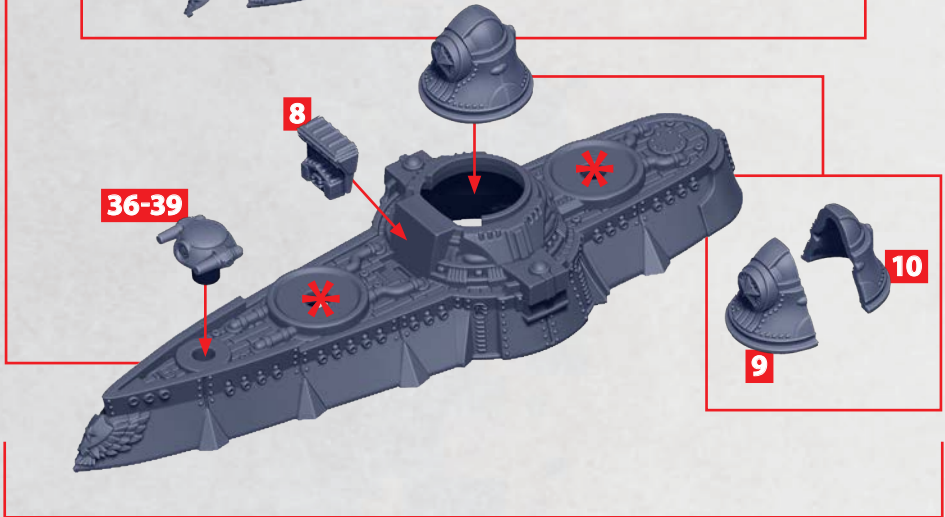

* ALL TURRETS ARE INTERCHANGEABLE

HEAVY GUN BATTERY

TRI-RAILGUN

ROCKET BATTERY

MOROZKO CLASS HEAVY CRYO CRUISER

PARTS CAN BE FOUND ON THE COMMONWEALTH SUPPORT SQUADRONS SPRUES

* ALL TURRETS ARE
INTERCHANGEABLE

HEAVY GUN
BATTERY

28-30

TRI-
RAILGUN

25-27

ROCKET
BATTERY

17-19

PRAVDA CLASS SUPPORT CARRIER

PARTS CAN BE FOUND ON THE COMMONWEALTH SUPPORT SQUADRONS SPRUES