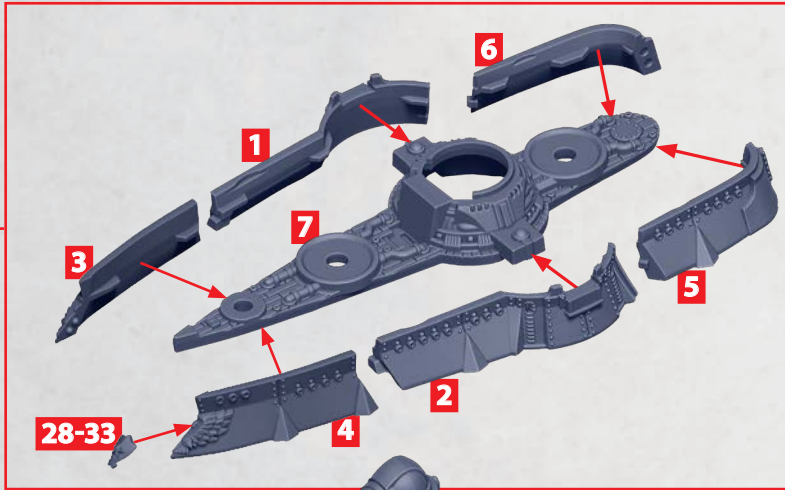

* ALL TURRETS ARE INTERCHANGEABLE

HEAVY GUN BATTERY

TRI-RAILGUN

ROCKET BATTERY

MOROZKO CLASS HEAVY CRYO CRUISER

PARTS CAN BE FOUND ON THE COMMONWEALTH SUPPORT SQUADRONS SPRUES

* ALL TURRETS ARE
INTERCHANGEABLE