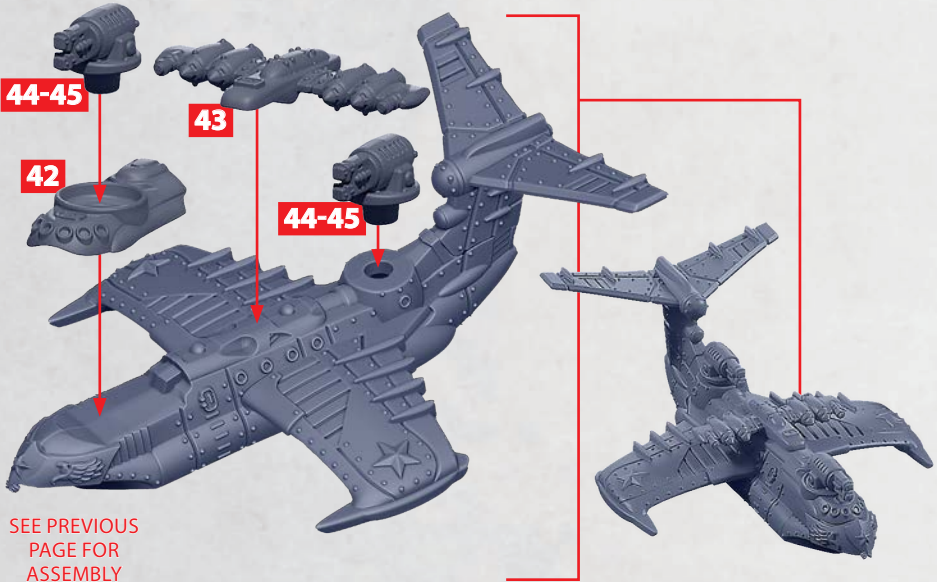

DRAGUNOV CLASS EKRANOPLAN BRAWLER

PARTS CAN BE FOUND ON THE COMMONWEALTH SUPPORT SQUADRONS SPRUES