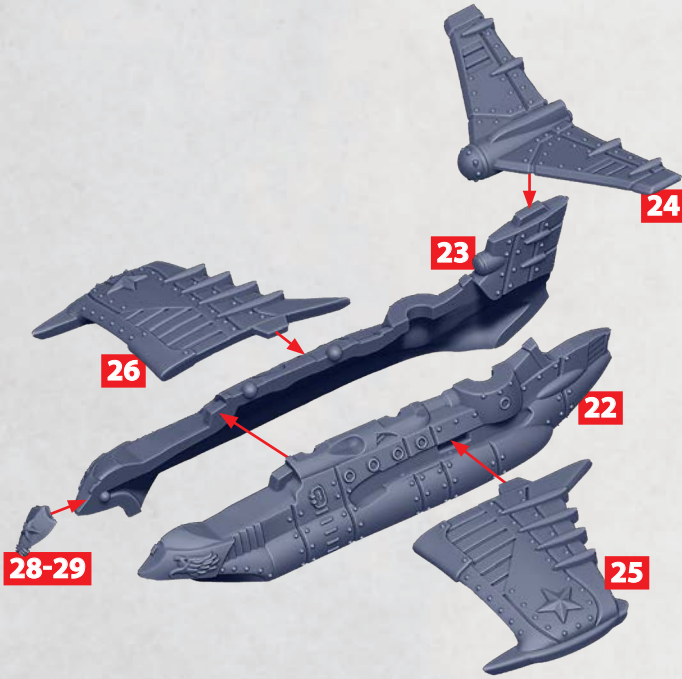

DRAGUNOV & STOLETOV CLASS FUSELAGE

PARTS CAN BE FOUND ON THE COMMONWEALTH SUPPORT SQUADRONS SPRUES