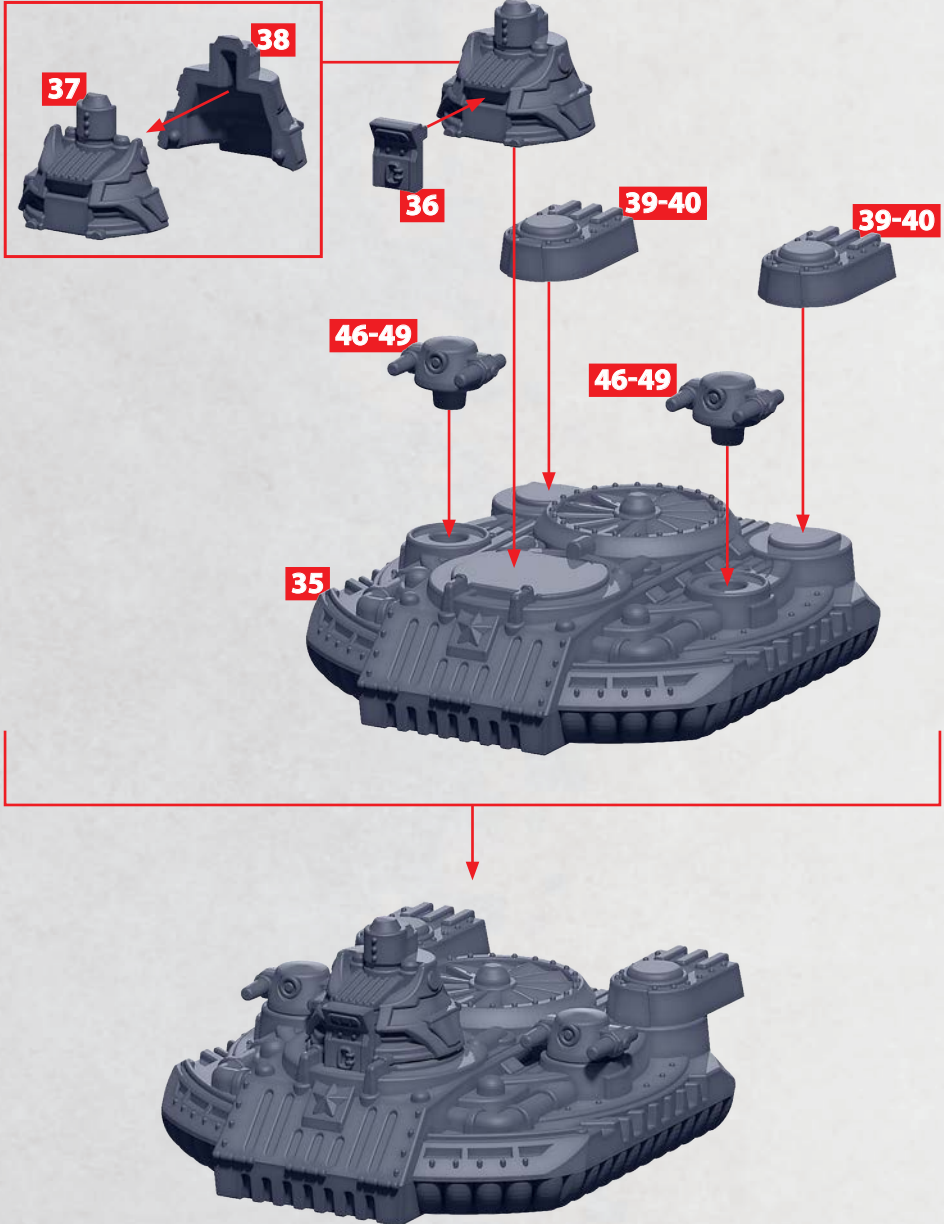

YAK CLASS TRANSPORT HOVERCRAFT

PARTS CAN BE FOUND ON THE **COMMONWEALTH ADVANCED SQUADRON** SPRUES