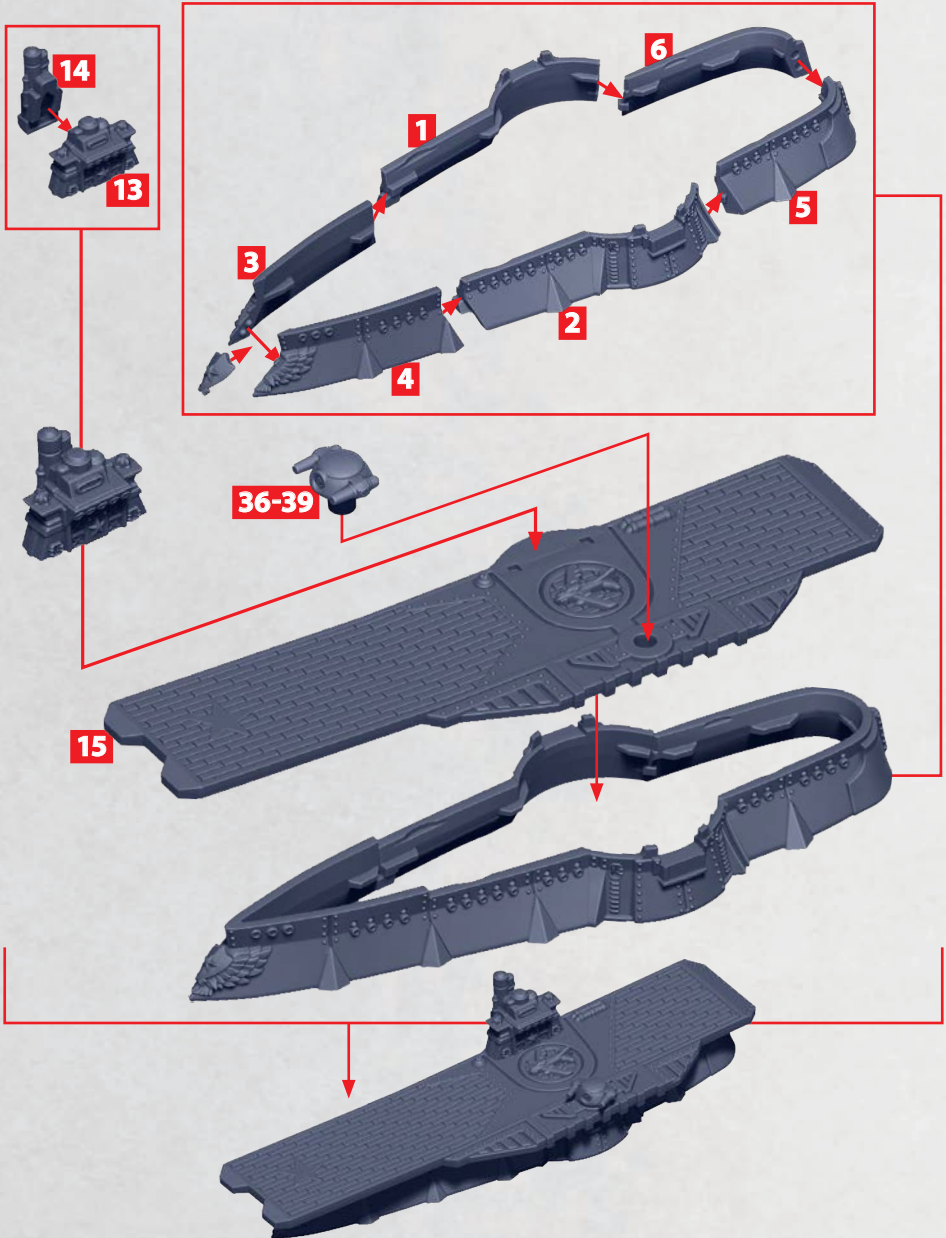

* ALL TURRETS ARE INTERCHANGEABLE

HEAVY GUN BATTERY

TRI-RAILGUN

ROCKET BATTERY

MOROZKO CLASS HEAVY CRYO CRUISER

PARTS CAN BE FOUND ON THE COMMONWEALTH SUPPORT SQUADRONS SPRUES

* ALL TURRETS ARE
INTERCHANGEABLE

HEAVY GUN
BATTERY

28-30

TRI-
RAILGUN

25-27

ROCKET
BATTERY

17-19

PRAVDA CLASS SUPPORT CARRIER

PARTS CAN BE FOUND ON THE COMMONWEALTH SUPPORT SQUADRONS SPRUES