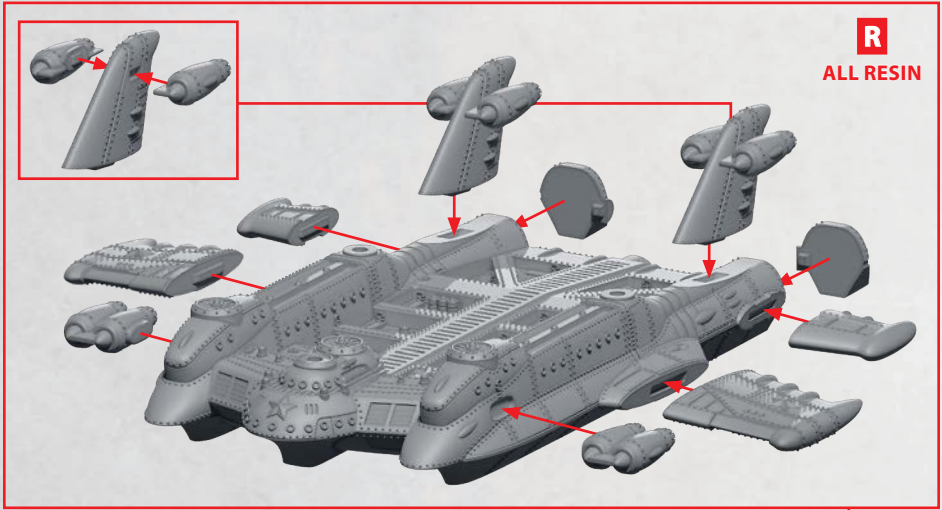

ALEXAYEV

PARTS CAN BE FOUND AS RESIN AND ON THE COMMONWEALTH SUPPORT SQUADRONS SPRUES

R = RESIN

IRKUTSK CLASS SKYCRUISER

PARTS CAN BE FOUND ON THE COMMONWEALTH ADVANCED SQUADRON SPRUES

TUNGUSKA AND SARANSK FUSELAGE

PARTS CAN BE FOUND ON THE COMMONWEALTH ADVANCED SQUADRON SPRUES

TUNGUSKA CLASS SKYCRUISER

PARTS CAN BE FOUND ON THE **COMMONWEALTH ADVANCED SQUADRON** SPRUES

SEE PAGE 9 FOR
ASSEMBLY OF
THE FUSELAGE

HEAVY GUN
BATTERY

28-30

TRI-
RAILGUN

25-27

ROCKET
BATTERY

50-51

* ALL TURRETS ARE INTERCHANGEABLE

SARANSK CLASS SYKCRUISER

PARTS CAN BE FOUND ON THE **COMMONWEALTH ADVANCED SQUADRON** SPRUES