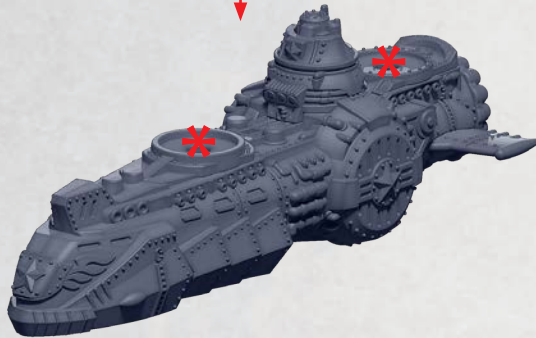

PARTS CAN BE FOUND ON THE COMMONWEALTH ADVANCED SQUADRON SPRUES

TUNGUSKA CLASS SKYCRUISER

PARTS CAN BE FOUND ON THE **COMMONWEALTH ADVANCED SQUADRON** SPRUES

SEE PAGE 9 FOR
ASSEMBLY OF
THE FUSELAGE

HEAVY GUN
BATTERY

28-30

TRI-
RAILGUN

25-27

ROCKET
BATTERY

50-51

* ALL TURRETS ARE INTERCHANGEABLE

SARANSK CLASS SYKCRUISER

PARTS CAN BE FOUND ON THE **COMMONWEALTH ADVANCED SQUADRON** SPRUES

* ALL TURRETS ARE INTERCHANGEABLE

HEAVY GUN BATTERY

TRI-RAILGUN

ROCKET BATTERY

MOROZKO CLASS HEAVY CRYO CRUISER

PARTS CAN BE FOUND ON THE COMMONWEALTH SUPPORT SQUADRONS SPRUES

* ALL TURRETS ARE
INTERCHANGEABLE