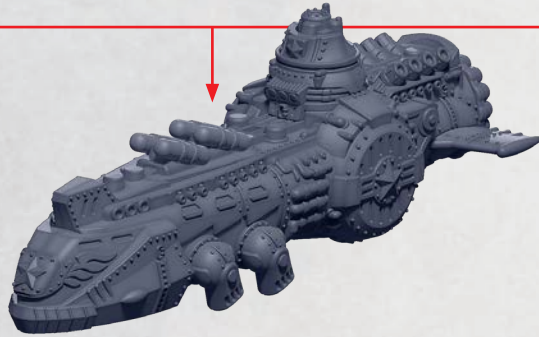

28-30

TRI-
RAILGUN

25-27

ROCKET
BATTERY

50-51

* ALL TURRETS ARE INTERCHANGEABLE

SARANSK CLASS SYKCRUISER

PARTS CAN BE FOUND ON THE **COMMONWEALTH ADVANCED SQUADRON** SPRUES

SEE PAGE 9 FOR
ASSEMBLY OF
THE FUSELAGE

NOVGOROD CLASS ESCORT

PARTS CAN BE FOUND ON THE **COMMONWEALTH ADVANCED SQUADRON** SPRUES

KHATANGA CLASS CRYO ASSAULT CRUISER

PARTS CAN BE FOUND ON THE COMMONWEALTH SUPPORT SQUADRONS SPRUES