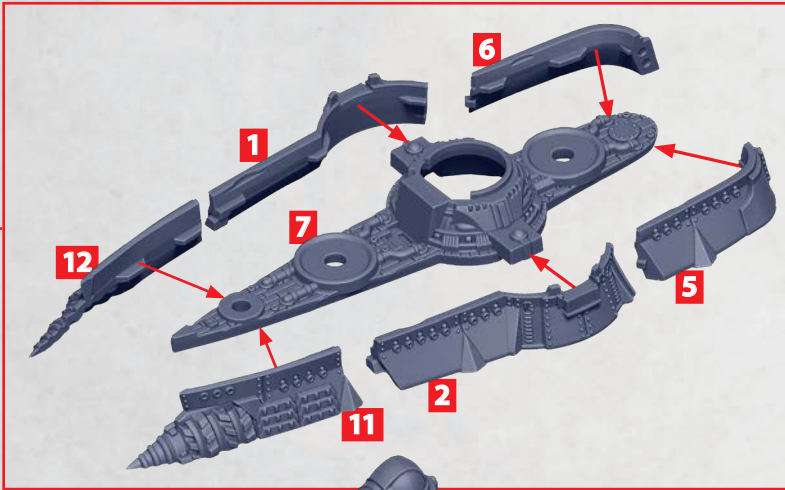

28-30

TRI-
RAILGUN

25-27

ROCKET
BATTERY

50-51

* ALL TURRETS ARE INTERCHANGEABLE

SARANSK CLASS SYKCRUISER

PARTS CAN BE FOUND ON THE **COMMONWEALTH ADVANCED SQUADRON** SPRUES

SEE PAGE 9 FOR
ASSEMBLY OF
THE FUSELAGE

NOVGOROD CLASS ESCORT

PARTS CAN BE FOUND ON THE **COMMONWEALTH ADVANCED SQUADRON** SPRUES

KHATANGA CLASS CRYO ASSAULT CRUISER

PARTS CAN BE FOUND ON THE COMMONWEALTH SUPPORT SQUADRONS SPRUES

* ALL TURRETS ARE INTERCHANGEABLE

HEAVY GUN BATTERY

TRI-RAILGUN

ROCKET BATTERY

MOROZKO CLASS HEAVY CRYO CRUISER

PARTS CAN BE FOUND ON THE COMMONWEALTH SUPPORT SQUADRONS SPRUES

* ALL TURRETS ARE
INTERCHANGEABLE