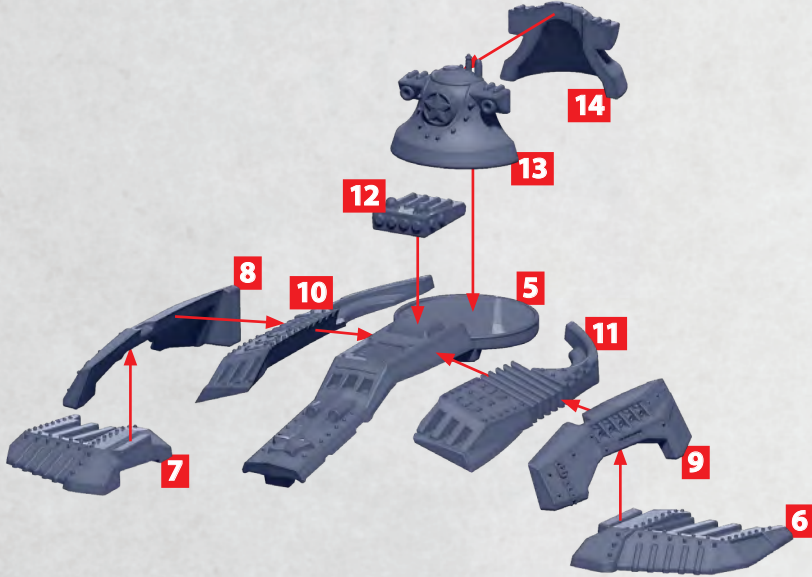

# AKULA AND DEATH BRINGER CLASS GRAND SUBMARINE HULL

PARTS CAN BE FOUND ON THE UKRAINIAN SUBMARINE SQUADRONS SPRUES

# AKULA AND DEATH BRINGER CLASS GRAND SUBMARINE AFT

PARTS CAN BE FOUND ON THE UKRAINIAN SUBMARINE SQUADRONS SPRUES

SEE PREVIOUS  
PAGE FOR  
ASSEMBLY

# AKULA CLASS GRAND SUBMARINE

PARTS CAN BE FOUND ON THE UKRAINIAN SUBMARINE SQUADRONS SPRUES

# DEATH BRINGER CLASS GRAND SUBMARINE

PARTS CAN BE FOUND ON THE UKRAINIAN SUBMARINE SQUADRONS SPRUES

SEE PREVIOUS PAGE  
FOR ASSEMBLY