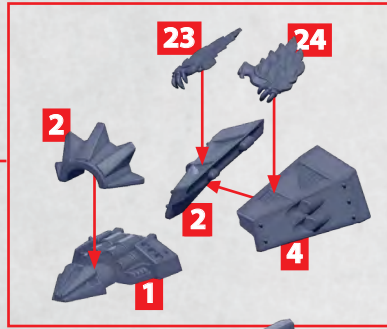

DEATH BRINGER CLASS GRAND SUBMARINE

PARTS CAN BE FOUND ON THE UKRAINIAN SUBMARINE SQUADRONS SPRUES

SEE PREVIOUS PAGE
FOR ASSEMBLY