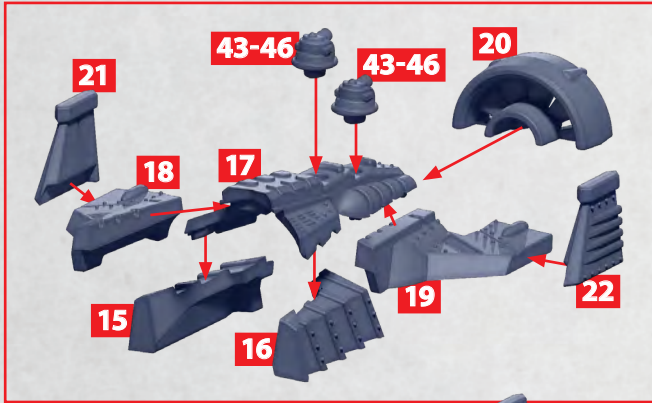

# AKULA AND DEATH BRINGER CLASS GRAND SUBMARINE HULL

PARTS CAN BE FOUND ON THE UKRAINIAN SUBMARINE SQUADRONS SPRUES

# AKULA AND DEATH BRINGER CLASS GRAND SUBMARINE AFT

PARTS CAN BE FOUND ON THE UKRAINIAN SUBMARINE SQUADRONS SPRUES

SEE PREVIOUS  
PAGE FOR  
ASSEMBLY

# AKULA CLASS GRAND SUBMARINE

PARTS CAN BE FOUND ON THE UKRAINIAN SUBMARINE SQUADRONS SPRUES

# DEATH BRINGER CLASS GRAND SUBMARINE

PARTS CAN BE FOUND ON THE UKRAINIAN SUBMARINE SQUADRONS SPRUES

SEE PREVIOUS PAGE  
FOR ASSEMBLY