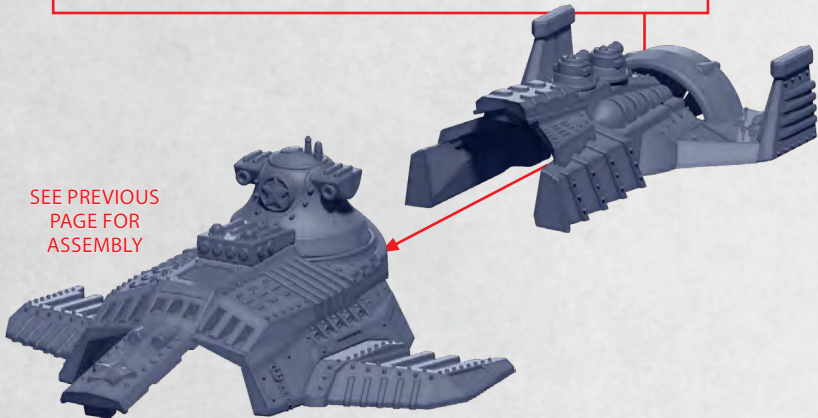

# AKULA AND DEATH BRINGER CLASS GRAND SUBMARINE HULL

PARTS CAN BE FOUND ON THE UKRAINIAN SUBMARINE SQUADRONS SPRUES

# AKULA AND DEATH BRINGER CLASS GRAND SUBMARINE AFT

PARTS CAN BE FOUND ON THE UKRAINIAN SUBMARINE SQUADRONS SPRUES

SEE PREVIOUS  
PAGE FOR  
ASSEMBLY

# AKULA CLASS GRAND SUBMARINE

PARTS CAN BE FOUND ON THE UKRAINIAN SUBMARINE SQUADRONS SPRUES

# DEATH BRINGER CLASS GRAND SUBMARINE

PARTS CAN BE FOUND ON THE UKRAINIAN SUBMARINE SQUADRONS SPRUES

SEE PREVIOUS PAGE  
FOR ASSEMBLY