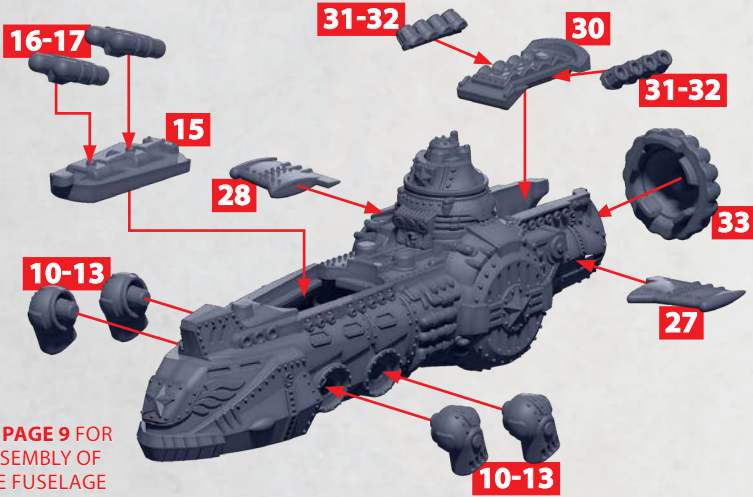

IRKUTSK CLASS SKYCRUISER

PARTS CAN BE FOUND ON THE COMMONWEALTH ADVANCED SQUADRON SPRUES

TUNGUSKA AND SARANSK FUSELAGE

PARTS CAN BE FOUND ON THE COMMONWEALTH ADVANCED SQUADRON SPRUES

TUNGUSKA CLASS SKYCRUISER

PARTS CAN BE FOUND ON THE **COMMONWEALTH ADVANCED SQUADRON** SPRUES

SEE PAGE 9 FOR
ASSEMBLY OF
THE FUSELAGE

HEAVY GUN
BATTERY

28-30

TRI-
RAILGUN

25-27

ROCKET
BATTERY

50-51

* ALL TURRETS ARE INTERCHANGEABLE

SARANSK CLASS SYKCRUISER

PARTS CAN BE FOUND ON THE **COMMONWEALTH ADVANCED SQUADRON** SPRUES

SEE PAGE 9 FOR
ASSEMBLY OF
THE FUSELAGE

NOVGOROD CLASS ESCORT

PARTS CAN BE FOUND ON THE **COMMONWEALTH ADVANCED SQUADRON** SPRUES