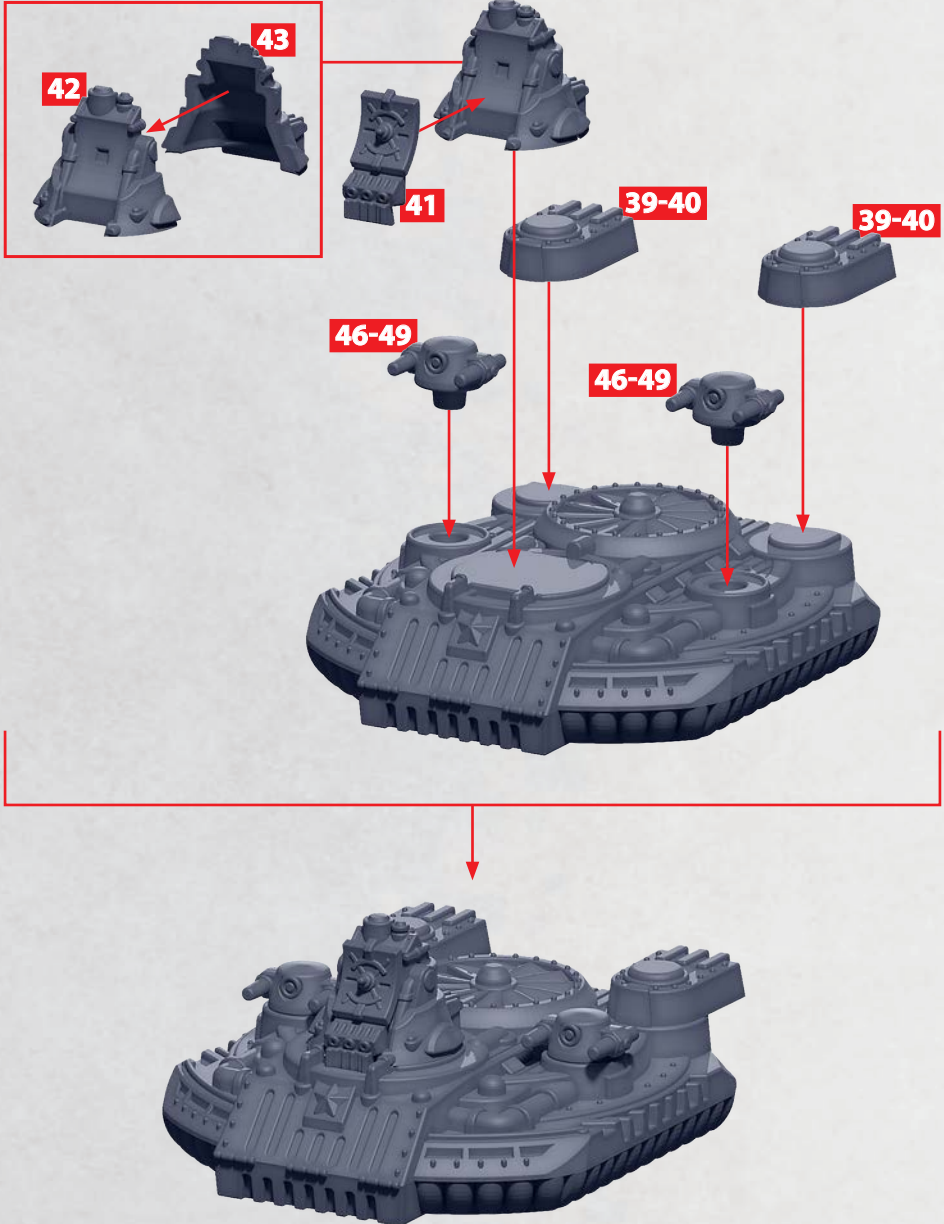

GIYENA CLASS HOVERCRAFT

PARTS CAN BE FOUND ON THE **COMMONWEALTH ADVANCED SQUADRON** SPRUES