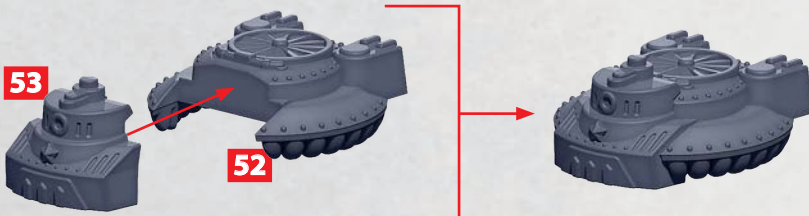

PARTS CAN BE FOUND ON THE **COMMONWEALTH ADVANCED SQUADRON** SPRUES

SEE PAGE 9 FOR
ASSEMBLY OF
THE FUSELAGE

HEAVY GUN
BATTERY

28-30

TRI-
RAILGUN

25-27

ROCKET
BATTERY

50-51

* ALL TURRETS ARE INTERCHANGEABLE

SARANSK CLASS SYKCRUISER

PARTS CAN BE FOUND ON THE **COMMONWEALTH ADVANCED SQUADRON** SPRUES

SEE PAGE 9 FOR
ASSEMBLY OF
THE FUSELAGE

NOVGOROD CLASS ESCORT

PARTS CAN BE FOUND ON THE **COMMONWEALTH ADVANCED SQUADRON** SPRUES