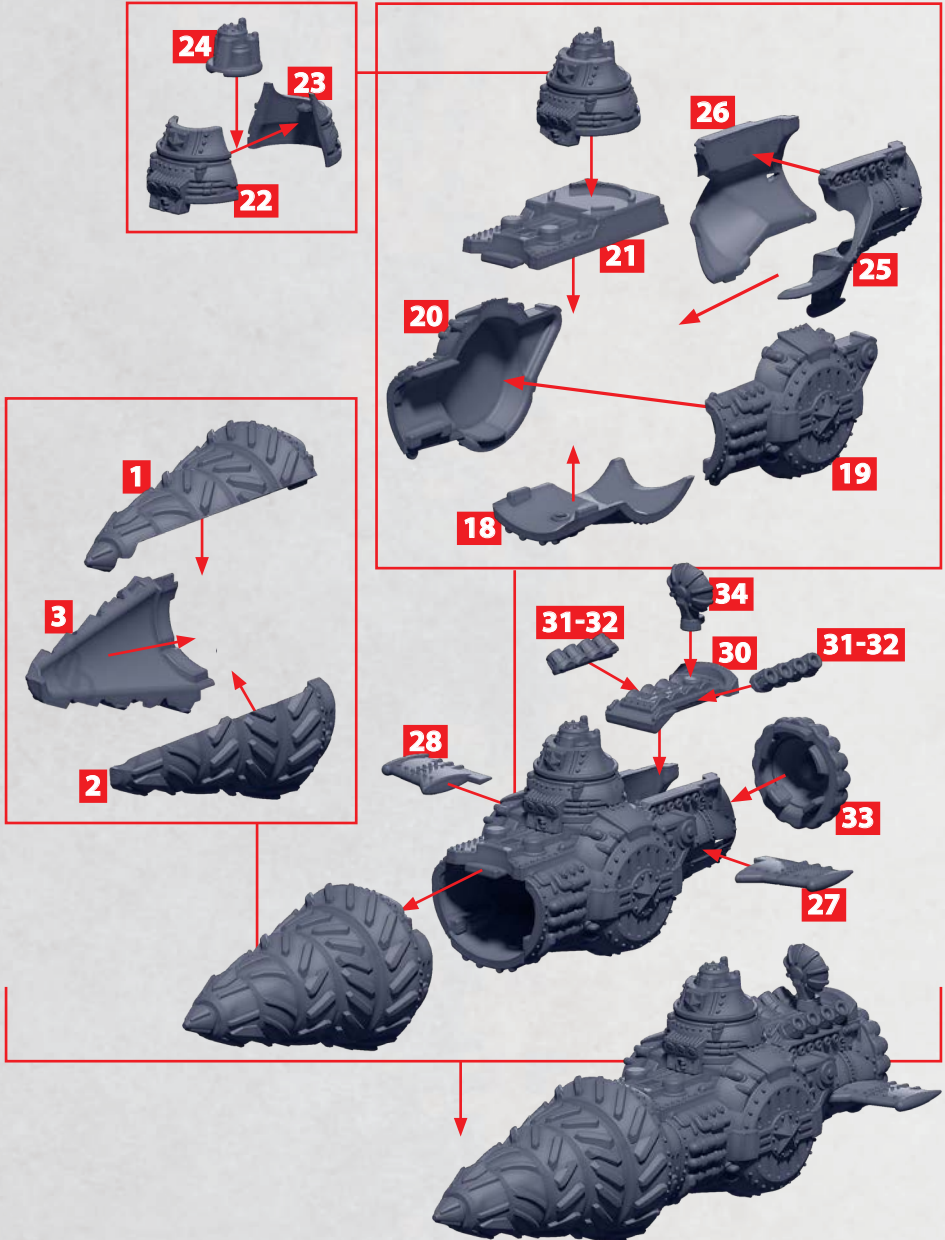

IRKUTSK CLASS SKYCRUISER

PARTS CAN BE FOUND ON THE COMMONWEALTH ADVANCED SQUADRON SPRUES

TUNGUSKA AND SARANSK FUSELAGE

PARTS CAN BE FOUND ON THE COMMONWEALTH ADVANCED SQUADRON SPRUES

TUNGUSKA CLASS SKYCRUISER

PARTS CAN BE FOUND ON THE **COMMONWEALTH ADVANCED SQUADRON** SPRUES

SEE PAGE 9 FOR
ASSEMBLY OF
THE FUSELAGE

HEAVY GUN
BATTERY

28-30

TRI-
RAILGUN

25-27

ROCKET
BATTERY

50-51

* ALL TURRETS ARE INTERCHANGEABLE

SARANSK CLASS SYKCRUISER

PARTS CAN BE FOUND ON THE **COMMONWEALTH ADVANCED SQUADRON** SPRUES

SEE PAGE 9 FOR
ASSEMBLY OF
THE FUSELAGE

NOVGOROD CLASS ESCORT

PARTS CAN BE FOUND ON THE **COMMONWEALTH ADVANCED SQUADRON** SPRUES

GIYENA CLASS HOVERCRAFT

PARTS CAN BE FOUND ON THE **COMMONWEALTH ADVANCED SQUADRON** SPRUES

YAK CLASS TRANSPORT HOVERCRAFT

PARTS CAN BE FOUND ON THE COMMONWEALTH ADVANCED SQUADRON SPRUES