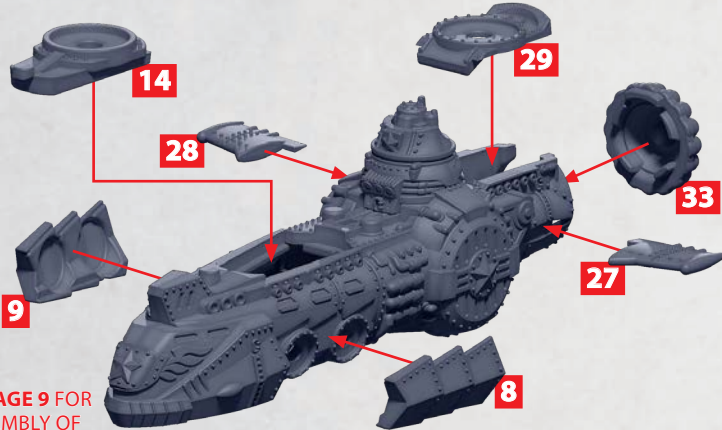

IRKUTSK CLASS SKYCRUISER

PARTS CAN BE FOUND ON THE COMMONWEALTH ADVANCED SQUADRON SPRUES

TUNGUSKA AND SARANSK FUSELAGE

PARTS CAN BE FOUND ON THE COMMONWEALTH ADVANCED SQUADRON SPRUES

TUNGUSKA CLASS SKYCRUISER

PARTS CAN BE FOUND ON THE **COMMONWEALTH ADVANCED SQUADRON** SPRUES

SEE PAGE 9 FOR
ASSEMBLY OF
THE FUSELAGE

HEAVY GUN
BATTERY

28-30

TRI-
RAILGUN

25-27

ROCKET
BATTERY

50-51