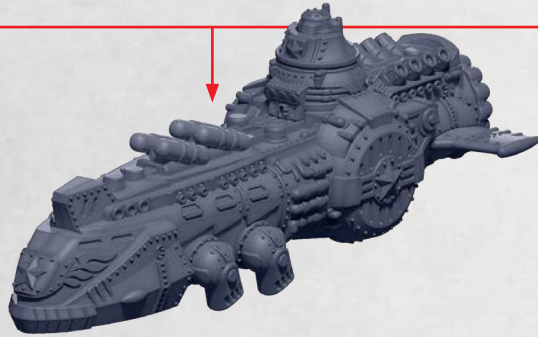

PARTS CAN BE FOUND ON THE **COMMONWEALTH ADVANCED SQUADRON** SPRUES

SEE PAGE 9 FOR
ASSEMBLY OF
THE FUSELAGE

HEAVY GUN
BATTERY

28-30

TRI-
RAILGUN

25-27

ROCKET
BATTERY

50-51

* ALL TURRETS ARE INTERCHANGEABLE

SARANSK CLASS SYKCRUISER

PARTS CAN BE FOUND ON THE **COMMONWEALTH ADVANCED SQUADRON** SPRUES

SEE PAGE 9 FOR
ASSEMBLY OF
THE FUSELAGE

NOVGOROD CLASS ESCORT

PARTS CAN BE FOUND ON THE **COMMONWEALTH ADVANCED SQUADRON** SPRUES