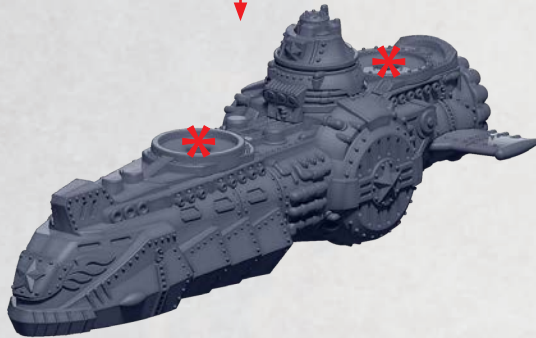

IRKUTSK CLASS SKYCRUISER

PARTS CAN BE FOUND ON THE COMMONWEALTH ADVANCED SQUADRON SPRUES

TUNGUSKA AND SARANSK FUSELAGE

PARTS CAN BE FOUND ON THE COMMONWEALTH ADVANCED SQUADRON SPRUES

TUNGUSKA CLASS SKYCRUISER

PARTS CAN BE FOUND ON THE **COMMONWEALTH ADVANCED SQUADRON** SPRUES

SEE PAGE 9 FOR
ASSEMBLY OF
THE FUSELAGE

HEAVY GUN
BATTERY

28-30

TRI-
RAILGUN

25-27

ROCKET
BATTERY

50-51