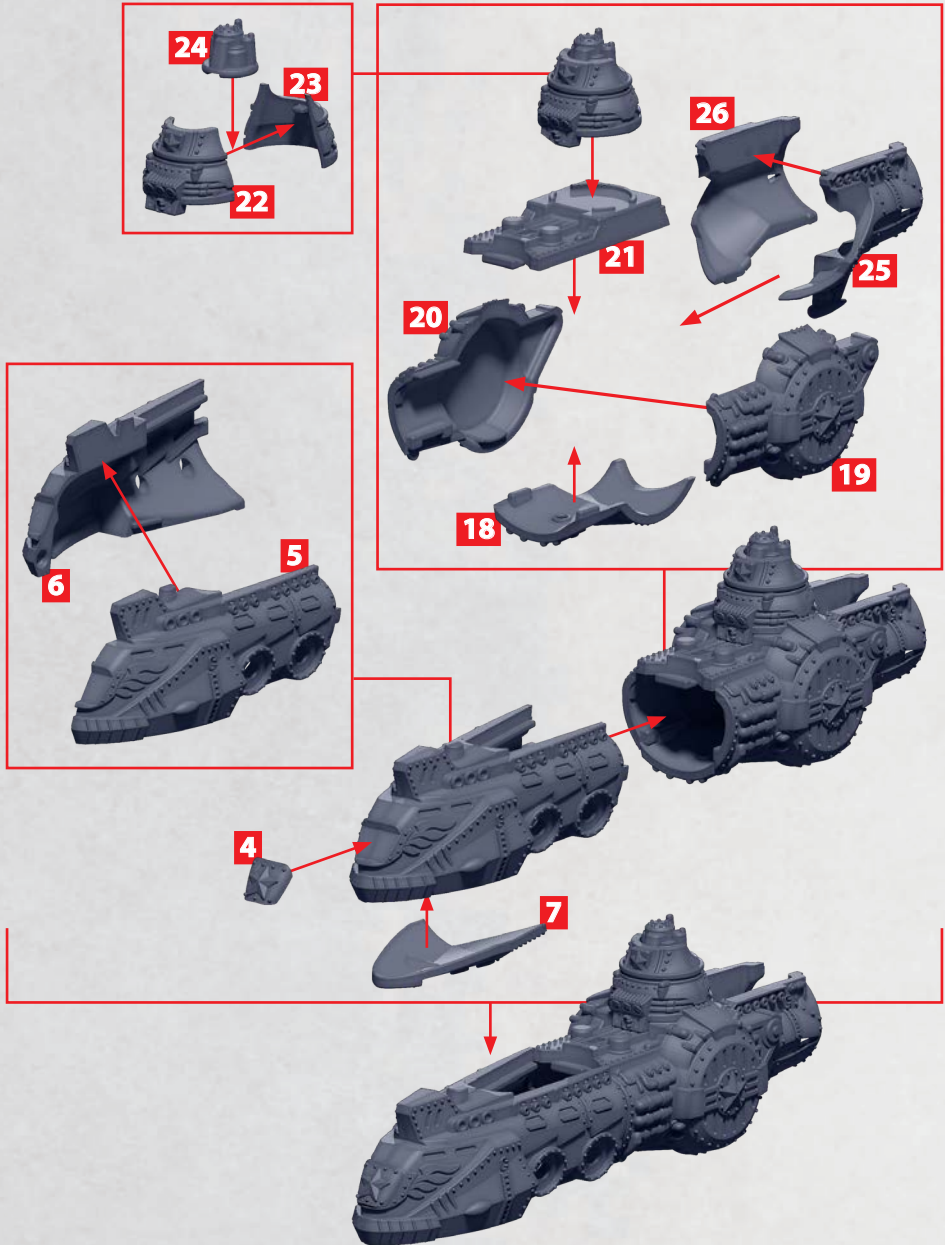

IRKUTSK CLASS SKYCRUISER

PARTS CAN BE FOUND ON THE COMMONWEALTH ADVANCED SQUADRON SPRUES

TUNGUSKA AND SARANSK FUSELAGE

PARTS CAN BE FOUND ON THE COMMONWEALTH ADVANCED SQUADRON SPRUES

TUNGUSKA CLASS SKYCRUISER

PARTS CAN BE FOUND ON THE **COMMONWEALTH ADVANCED SQUADRON** SPRUES

SEE PAGE 9 FOR
ASSEMBLY OF
THE FUSELAGE

HEAVY GUN
BATTERY

28-30

TRI-
RAILGUN

25-27

ROCKET
BATTERY

50-51

* ALL TURRETS ARE INTERCHANGEABLE

SARANSK CLASS SYKCRUISER

PARTS CAN BE FOUND ON THE **COMMONWEALTH ADVANCED SQUADRON** SPRUES

SEE PAGE 9 FOR
ASSEMBLY OF
THE FUSELAGE

NOVGOROD CLASS ESCORT

PARTS CAN BE FOUND ON THE **COMMONWEALTH ADVANCED SQUADRON** SPRUES

GIYENA CLASS HOVERCRAFT

PARTS CAN BE FOUND ON THE **COMMONWEALTH ADVANCED SQUADRON** SPRUES

YAK CLASS TRANSPORT HOVERCRAFT

PARTS CAN BE FOUND ON THE COMMONWEALTH ADVANCED SQUADRON SPRUES