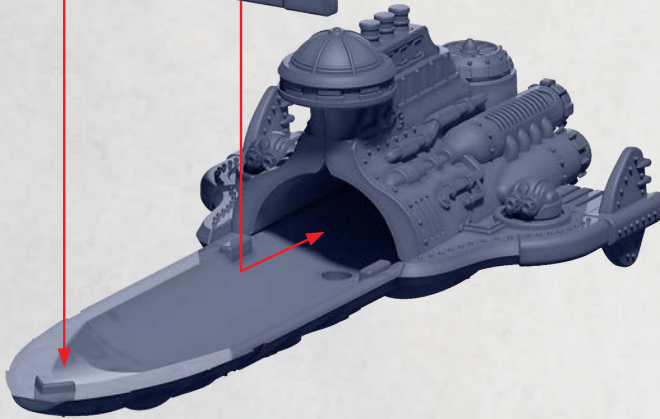

35/55

LANCETTE

48-52

* ALL TURRETS ARE INTERCHANGEABLE

VOLIERE LEVANT SUPPORT CARRIER

PARTS CAN BE FOUND ON THE ALLIANCE LEVANT SQUADRONS SPRUES

BRIDGE ASSEMBLY FOR DIEPPE, LYON, ALMA, MARSEILLE & GASCONY

PARTS CAN BE FOUND ON THE LEVANT SUPPORT SQUADRONS SPRUES

DECK ASSEMBLY FOR DIEPPE, LYON, MARSEILLE & GASCONY

PARTS CAN BE FOUND ON THE LEVANT SUPPORT SQUADRONS SPRUES

HULL ASSEMBLIES FOR DIEPPE, LYON, ALMA, MARSEILLE AND GASCONY

PARTS CAN BE FOUND ON THE LEVANT SUPPORT SQUADRONS SPRUES