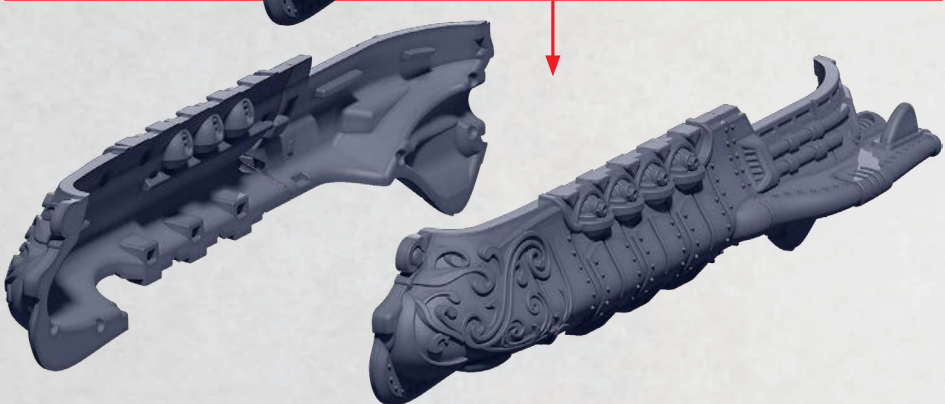

HULL ASSEMBLIES FOR DIEPPE, LYON, ALMA, MARSEILLE AND GASCONY

PARTS CAN BE FOUND ON THE LEVANT SUPPORT SQUADRONS SPRUES