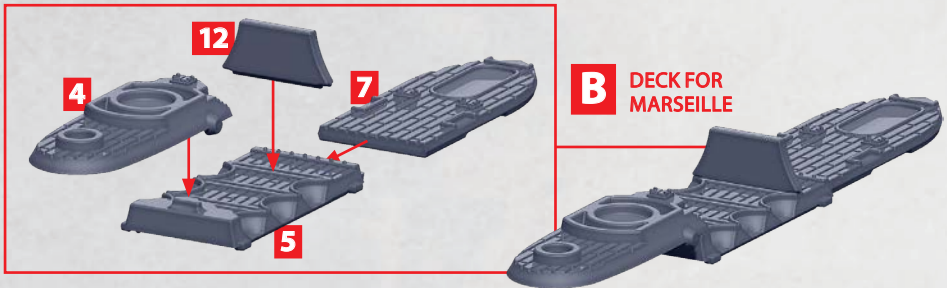

DECK ASSEMBLY FOR DIEPPE, LYON, MARSEILLE & GASCONY

PARTS CAN BE FOUND ON THE LEVANT SUPPORT SQUADRONS SPRUES