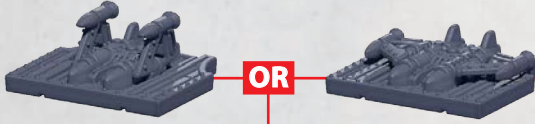

HULL ASSEMBLIES FOR DIEPPE, LYON, ALMA, MARSEILLE AND GASCONY

PARTS CAN BE FOUND ON THE LEVANT SUPPORT SQUADRONS SPRUES

A BUILD FOR DIEPPE, LYON & ALMA

B BUILD FOR MARSEILLE

C BUILD FOR GASCONY

DIEPPE

PARTS CAN BE FOUND ON THE LEVANT SUPPORT SQUADRONS SPRUES

LYON

PARTS CAN BE FOUND ON THE LEVANT SUPPORT SQUADRONS SPRUES

SEE PAGES 10, 11 AND 12
FOR HULL BUILD

*
ROCKET
TURRET

39-41

* ALL TURRETS ARE INTERCHANGEABLE

ALMA

PARTS CAN BE FOUND ON THE LEVANT SUPPORT SQUADRONS SPRUES

SEE PAGES 10, 11 AND 12
FOR HULL BUILD

* ALL TURRETS ARE INTERCHANGEABLE

MARSEILLE

PARTS CAN BE FOUND ON THE LEVANT SUPPORT SQUADRONS SPRUES

WINGS CAN BE ATTACHED IN AN UP OR DOWN POSITION

SEE PAGES 10, 11 AND 12 FOR HULL BUILD