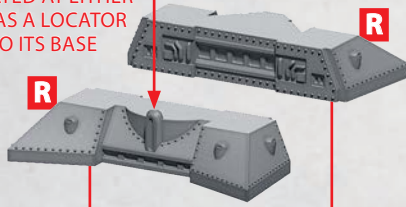

VAUBAN & LA REPUBLIQUE FRONT & REAR HULLS ASSEMBLY

PARTS CAN BE FOUND ON THE LEVANT SUPPORT SQUADRONS SPRUES

* NOTE: THE FIN KEEL UNDERNEATH (PART 27) FLIPS DIRECTION DEPENDING ON FRONT (ABOVE LEFT) OR REAR (ABOVE RIGHT) SECTION, IN ORDER TO FACE THE SAME WAY WHEN FULLY ASSEMBLED

NOTE WHEN ATTACHING THE FRONT AND REAR HULLS TO THE RESIN PARTS YOU MAY NEED TO APPLY A LITTLE PRESSURE FOR THE PART TO FULLY CONNECT

RIGHT
SIDED
HULL

SEE PAGE 1 FOR HULL REAR
PLASTIC PARTS ASSEMBLY

SEE PAGE 1 FOR HULL FRONT
PLASTIC PARTS ASSEMBLY

LEFT SIDED HULL

R = RESIN

VAUBAN & LA REPUBLIQUE BRIDGE ASSEMBLY

PARTS CAN BE FOUND AS RESIN AND ON THE LEVANT SUPPORT SQUADRONS SPRUES

USE THE POINTS LOCATED AT EITHER
END OF THE ARROW AS A LOCATOR
FOR THE BRIDGE TO ITS BASE

R = RESIN

VAUBAN & LA REPUBLIQUE ASSEMBLY

PARTS CAN BE FOUND AS RESIN AND ON THE LEVANT SUPPORT SQUADRONS SPRUES

SEE PAGE 2 FOR HULL ASSEMBLY

SEE PAGE 3 FOR BRIDGE ASSEMBLY

SEE PAGE 2 FOR HULL ASSEMBLY

VAUBAN