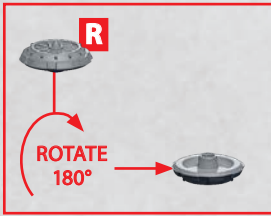

LEFT SIDED HULL

R = RESIN

VAUBAN & LA REPUBLIQUE BRIDGE ASSEMBLY

PARTS CAN BE FOUND AS RESIN AND ON THE LEVANT SUPPORT SQUADRONS SPRUES

USE THE POINTS LOCATED AT EITHER
END OF THE ARROW AS A LOCATOR
FOR THE BRIDGE TO ITS BASE

R = RESIN

VAUBAN & LA REPUBLIQUE ASSEMBLY

PARTS CAN BE FOUND AS RESIN AND ON THE LEVANT SUPPORT SQUADRONS SPRUES

SEE PAGE 2 FOR HULL ASSEMBLY

SEE PAGE 3 FOR BRIDGE ASSEMBLY

SEE PAGE 2 FOR HULL ASSEMBLY

VAUBAN