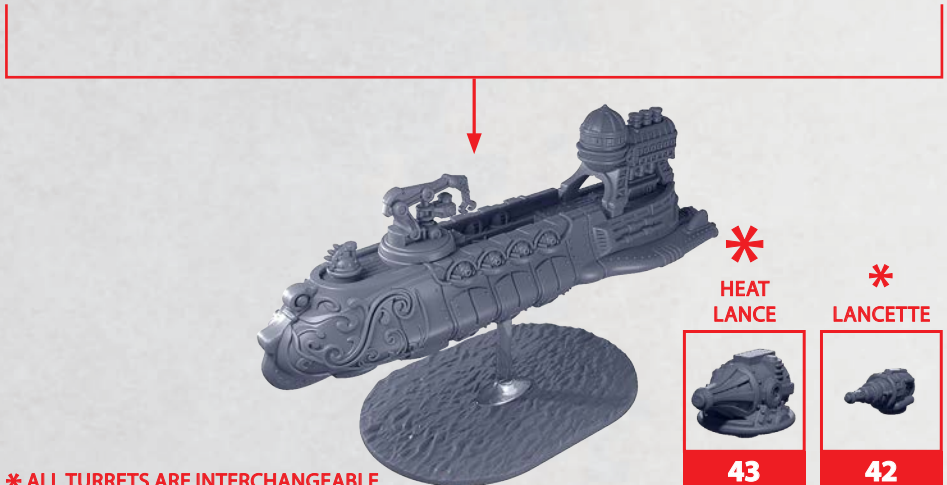

GASCONY

PARTS CAN BE FOUND ON THE LEVANT SUPPORT SQUADRONS SPRUES

* ALL TURRETS ARE INTERCHANGEABLE