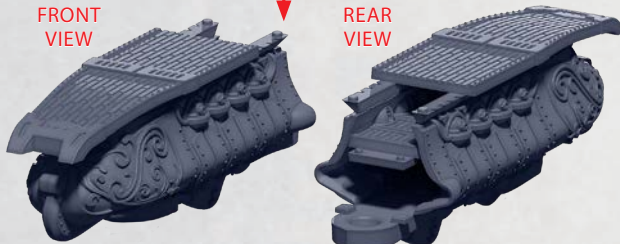

VAUBAN & LA REPUBLIQUE FRONT & REAR HULLS ASSEMBLY

PARTS CAN BE FOUND ON THE LEVANT SUPPORT SQUADRONS SPRUES

* NOTE: THE FIN KEEL UNDERNEATH (PART 27) FLIPS DIRECTION DEPENDING ON FRONT (ABOVE LEFT) OR REAR (ABOVE RIGHT) SECTION, IN ORDER TO FACE THE SAME WAY WHEN FULLY ASSEMBLED

X2 FRONT HULLS
AND
X2 REAR HULLS
REQUIRED

VAUBAN & LA REPUBLIQUE LEFT & RIGHT HULLS ASSEMBLY

PARTS CAN BE FOUND AS RESIN AND ON THE LEVANT SUPPORT SQUADRONS SPRUES

27

NOTE WHEN ATTACHING THE FRONT AND REAR HULLS TO THE RESIN PARTS BE SURE THAT THE FIN KEEL (PART 27) IS FACING THE DIRECTION SHOWN HERE (SEE PREVIOUS PAGE '*NOTE' FOR MORE INFORMATION)

NOTE WHEN ATTACHING THE FRONT AND REAR HULLS TO THE RESIN PARTS YOU MAY NEED TO APPLY A LITTLE PRESSURE FOR THE PART TO FULLY CONNECT

RIGHT
SIDED
HULL

SEE PAGE 1 FOR HULL REAR
PLASTIC PARTS ASSEMBLY

SEE PAGE 1 FOR HULL FRONT
PLASTIC PARTS ASSEMBLY

LEFT SIDED HULL

R = RESIN

VAUBAN & LA REPUBLIQUE BRIDGE ASSEMBLY

PARTS CAN BE FOUND AS RESIN AND ON THE LEVANT SUPPORT SQUADRONS SPRUES

USE THE POINTS LOCATED AT EITHER
END OF THE ARROW AS A LOCATOR
FOR THE BRIDGE TO ITS BASE