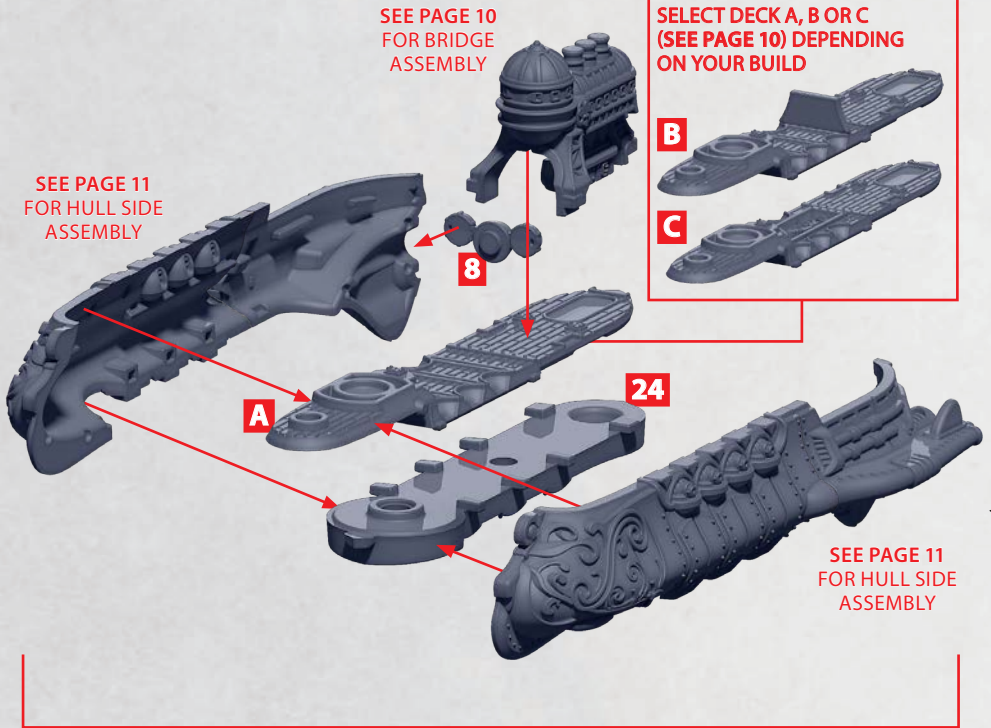

HULL ASSEMBLIES FOR DIEPPE, LYON, ALMA, MARSEILLE AND GASCONY

PARTS CAN BE FOUND ON THE LEVANT SUPPORT SQUADRONS SPRUES