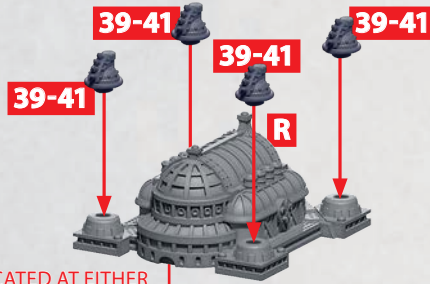

NOTE WHEN ATTACHING THE FRONT AND REAR HULLS TO THE RESIN PARTS YOU MAY NEED TO APPLY A LITTLE PRESSURE FOR THE PART TO FULLY CONNECT

RIGHT
SIDED
HULL

SEE PAGE 1 FOR HULL REAR
PLASTIC PARTS ASSEMBLY

SEE PAGE 1 FOR HULL FRONT
PLASTIC PARTS ASSEMBLY

LEFT SIDED HULL

R = RESIN

VAUBAN & LA REPUBLIQUE BRIDGE ASSEMBLY

PARTS CAN BE FOUND AS RESIN AND ON THE LEVANT SUPPORT SQUADRONS SPRUES

USE THE POINTS LOCATED AT EITHER
END OF THE ARROW AS A LOCATOR
FOR THE BRIDGE TO ITS BASE