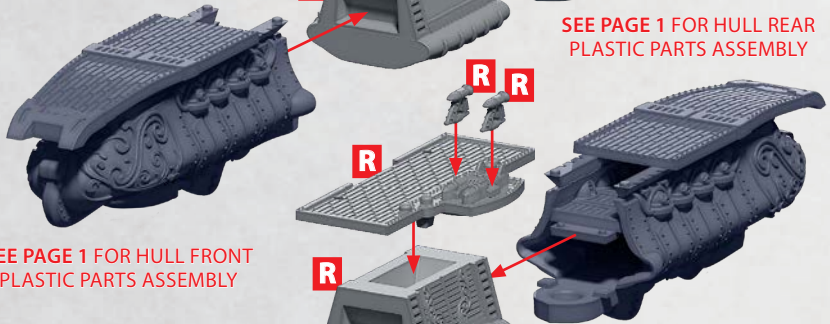

VAUBAN & LA REPUBLIQUE FRONT & REAR HULLS ASSEMBLY

PARTS CAN BE FOUND ON THE LEVANT SUPPORT SQUADRONS SPRUES

* NOTE: THE FIN KEEL UNDERNEATH (PART 27) FLIPS DIRECTION DEPENDING ON FRONT (ABOVE LEFT) OR REAR (ABOVE RIGHT) SECTION, IN ORDER TO FACE THE SAME WAY WHEN FULLY ASSEMBLED

X2 FRONT HULLS
AND
X2 REAR HULLS
REQUIRED

VAUBAN & LA REPUBLIQUE LEFT & RIGHT HULLS ASSEMBLY

PARTS CAN BE FOUND AS RESIN AND ON THE LEVANT SUPPORT SQUADRONS SPRUES

27

NOTE WHEN ATTACHING THE FRONT AND REAR HULLS TO THE RESIN PARTS BE SURE THAT THE FIN KEEL (PART 27) IS FACING THE DIRECTION SHOWN HERE (SEE PREVIOUS PAGE '*NOTE' FOR MORE INFORMATION)

NOTE WHEN ATTACHING THE FRONT AND REAR HULLS TO THE RESIN PARTS YOU MAY NEED TO APPLY A LITTLE PRESSURE FOR THE PART TO FULLY CONNECT

RIGHT
SIDED
HULL

SEE PAGE 1 FOR HULL REAR
PLASTIC PARTS ASSEMBLY

SEE PAGE 1 FOR HULL FRONT
PLASTIC PARTS ASSEMBLY

LEFT SIDED HULL

R = RESIN

VAUBAN & LA REPUBLIQUE BRIDGE ASSEMBLY

PARTS CAN BE FOUND AS RESIN AND ON THE LEVANT SUPPORT SQUADRONS SPRUES

USE THE POINTS LOCATED AT EITHER
END OF THE ARROW AS A LOCATOR
FOR THE BRIDGE TO ITS BASE