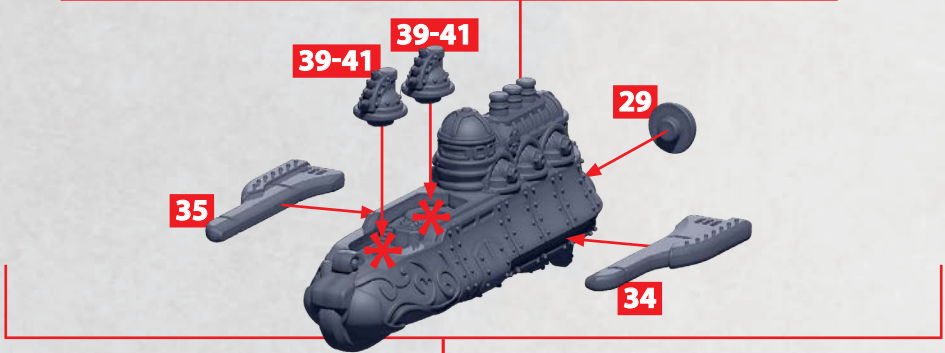

SEE PAGES 10, 11 AND 12
FOR HULL BUILD

* ALL TURRETS ARE INTERCHANGEABLE

MARSEILLE

PARTS CAN BE FOUND ON THE LEVANT SUPPORT SQUADRONS SPRUES

WINGS CAN BE ATTACHED IN AN UP OR DOWN POSITION

SEE PAGES 10, 11 AND 12 FOR HULL BUILD

HEAT LANCE

* ALL TURRETS ARE INTERCHANGEABLE

GASCONY

PARTS CAN BE FOUND ON THE LEVANT SUPPORT SQUADRONS SPRUES

* ALL TURRETS ARE INTERCHANGEABLE

HONNEUR

PARTS CAN BE FOUND ON THE LEVANT SUPPORT SQUADRONS SPRUES