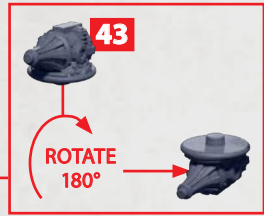

R = RESIN

VAUBAN & LA REPUBLIQUE ASSEMBLY

PARTS CAN BE FOUND AS RESIN AND ON THE LEVANT SUPPORT SQUADRONS SPRUES

SEE PAGE 2 FOR HULL ASSEMBLY

SEE PAGE 3 FOR BRIDGE ASSEMBLY

SEE PAGE 2 FOR HULL ASSEMBLY

VAUBAN