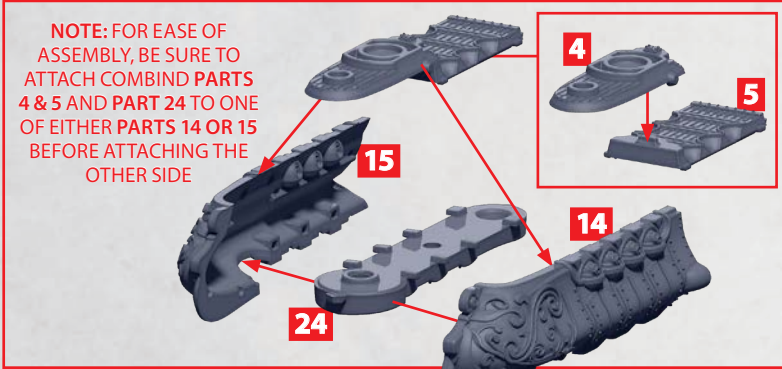

VAUBAN & LA REPUBLIQUE FRONT & REAR HULLS ASSEMBLY

PARTS CAN BE FOUND ON THE LEVANT SUPPORT SQUADRONS SPRUES

* NOTE: THE FIN KEEL UNDERNEATH (PART 27) FLIPS DIRECTION DEPENDING ON FRONT (ABOVE LEFT) OR REAR (ABOVE RIGHT) SECTION, IN ORDER TO FACE THE SAME WAY WHEN FULLY ASSEMBLED

X2 FRONT HULLS
AND
X2 REAR HULLS
REQUIRED

VAUBAN & LA REPUBLIQUE LEFT & RIGHT HULLS ASSEMBLY

PARTS CAN BE FOUND AS RESIN AND ON THE LEVANT SUPPORT SQUADRONS SPRUES

27

NOTE WHEN ATTACHING THE FRONT AND REAR HULLS TO THE RESIN PARTS BE SURE THAT THE FIN KEEL (PART 27) IS FACING THE DIRECTION SHOWN HERE (SEE PREVIOUS PAGE '*NOTE' FOR MORE INFORMATION)

NOTE WHEN ATTACHING THE FRONT AND REAR HULLS TO THE RESIN PARTS YOU MAY NEED TO APPLY A LITTLE PRESSURE FOR THE PART TO FULLY CONNECT

RIGHT
SIDED
HULL

SEE PAGE 1 FOR HULL REAR
PLASTIC PARTS ASSEMBLY

SEE PAGE 1 FOR HULL FRONT
PLASTIC PARTS ASSEMBLY

LEFT SIDED HULL

R = RESIN

VAUBAN & LA REPUBLIQUE BRIDGE ASSEMBLY

PARTS CAN BE FOUND AS RESIN AND ON THE LEVANT SUPPORT SQUADRONS SPRUES

USE THE POINTS LOCATED AT EITHER
END OF THE ARROW AS A LOCATOR
FOR THE BRIDGE TO ITS BASE