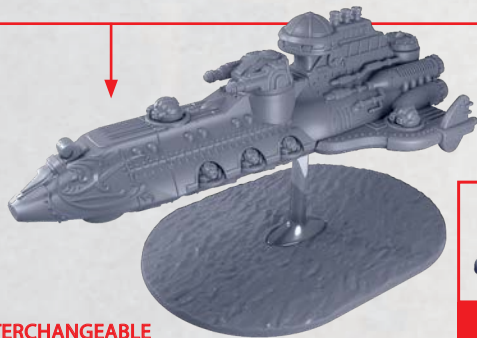

LA REPUBLIQUE

FINAL BUILD SHOWN AS VAUBAN

R = RESIN

HULL FOR CHASSEUR, FURIEUX & VOLIERE CLASS SHIPS

PARTS CAN BE FOUND ON THE ALLIANCE LEVANT SQUADRONS SPRUES

LANCETTE

48-52

* ALL TURRETS ARE
INTERCHANGEABLE

CHASSEUR LEVANT STRIKE CRUISER

PARTS CAN BE FOUND ON THE ALLIANCE LEVANT SQUADRONS SPRUES

31-32/53-54

35/55

8

ATTACH PART 9-10
TO PART 8 PRIOR
TO ATTACHING TO
HULL - REPEAT ON
OPPOSITE SIDE

9-10

HEAVY
ROCKETS