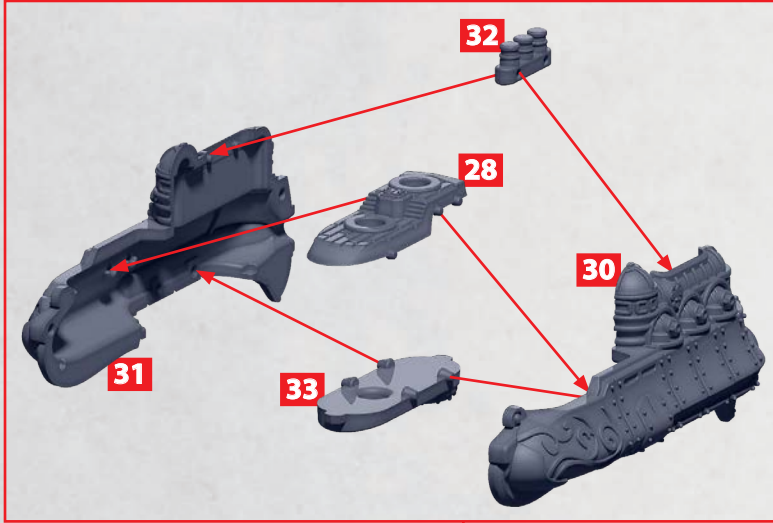

LYON

PARTS CAN BE FOUND ON THE LEVANT SUPPORT SQUADRONS SPRUES

SEE PAGES 10, 11 AND 12
FOR HULL BUILD

*
ROCKET
TURRET

39-41

* ALL TURRETS ARE INTERCHANGEABLE

ALMA

PARTS CAN BE FOUND ON THE LEVANT SUPPORT SQUADRONS SPRUES

SEE PAGES 10, 11 AND 12
FOR HULL BUILD

* ALL TURRETS ARE INTERCHANGEABLE

MARSEILLE

PARTS CAN BE FOUND ON THE LEVANT SUPPORT SQUADRONS SPRUES

WINGS CAN BE ATTACHED IN AN UP OR DOWN POSITION

SEE PAGES 10, 11 AND 12 FOR HULL BUILD

HEAT LANCE

* ALL TURRETS ARE INTERCHANGEABLE

GASCONY

PARTS CAN BE FOUND ON THE LEVANT SUPPORT SQUADRONS SPRUES

* ALL TURRETS ARE INTERCHANGEABLE

HONNEUR

PARTS CAN BE FOUND ON THE LEVANT SUPPORT SQUADRONS SPRUES

LANCETTE

42

* ALL TURRETS ARE INTERCHANGEABLE

EPAULARD ARTILLERY SUBMARINE

PARTS CAN BE FOUND ON THE ALLIANCE LEVANT SQUADRONS SPRUES