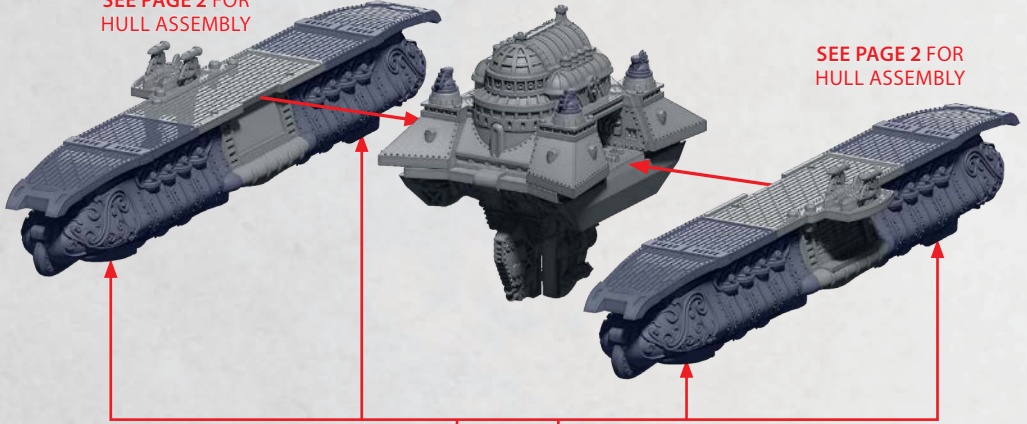

LEFT SIDED HULL

R = RESIN

VAUBAN & LA REPUBLIQUE BRIDGE ASSEMBLY

PARTS CAN BE FOUND AS RESIN AND ON THE LEVANT SUPPORT SQUADRONS SPRUES

USE THE POINTS LOCATED AT EITHER
END OF THE ARROW AS A LOCATOR
FOR THE BRIDGE TO ITS BASE

R = RESIN

VAUBAN & LA REPUBLIQUE ASSEMBLY

PARTS CAN BE FOUND AS RESIN AND ON THE LEVANT SUPPORT SQUADRONS SPRUES

SEE PAGE 2 FOR HULL ASSEMBLY

SEE PAGE 3 FOR BRIDGE ASSEMBLY

SEE PAGE 2 FOR HULL ASSEMBLY

VAUBAN

LA REPUBLIQUE

FINAL BUILD SHOWN AS VAUBAN

R = RESIN

HULL FOR CHASSEUR, FURIEUX & VOLIERE CLASS SHIPS

PARTS CAN BE FOUND ON THE ALLIANCE LEVANT SQUADRONS SPRUES

LANCETTE

48-52

* ALL TURRETS ARE
INTERCHANGEABLE