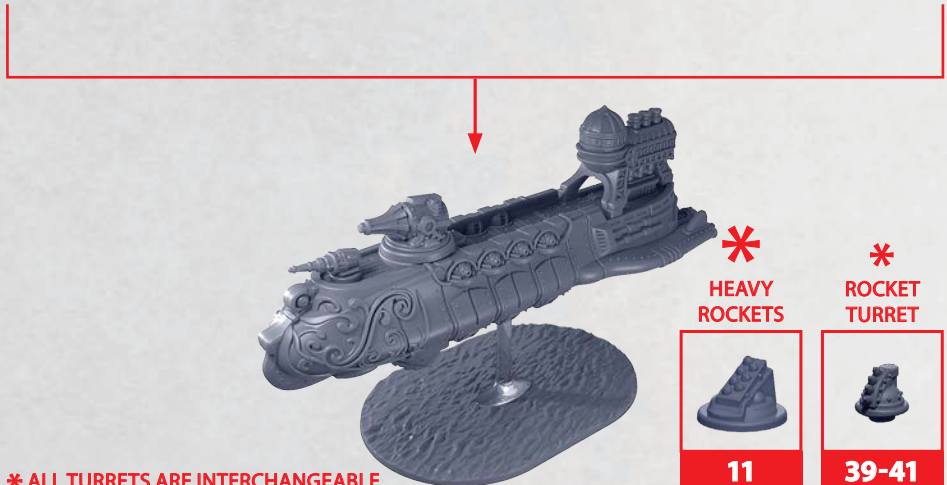

HULL ASSEMBLIES FOR DIEPPE, LYON, ALMA, MARSEILLE AND GASCONY

PARTS CAN BE FOUND ON THE LEVANT SUPPORT SQUADRONS SPRUES

A BUILD FOR DIEPPE, LYON & ALMA

B BUILD FOR MARSEILLE

C BUILD FOR GASCONY

DIEPPE

PARTS CAN BE FOUND ON THE LEVANT SUPPORT SQUADRONS SPRUES