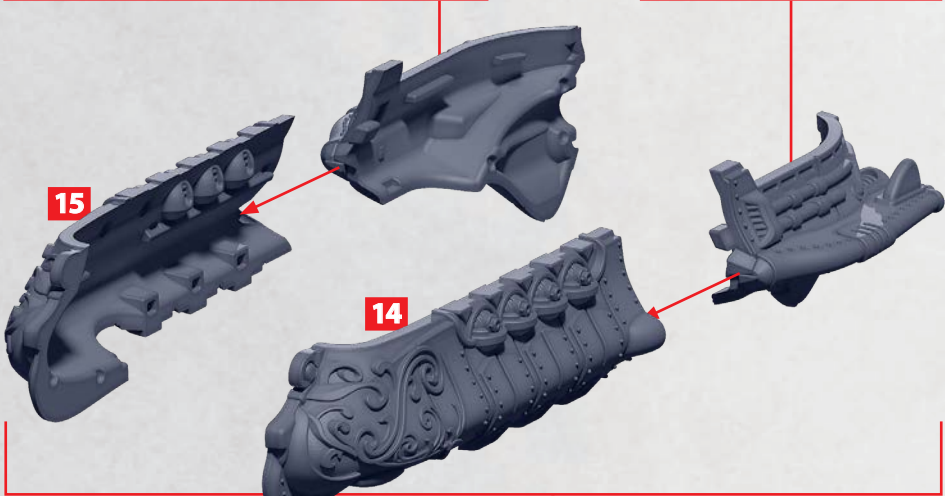

HULL ASSEMBLIES FOR DIEPPE, LYON, ALMA, MARSEILLE AND GASCONY

PARTS CAN BE FOUND ON THE LEVANT SUPPORT SQUADRONS SPRUES