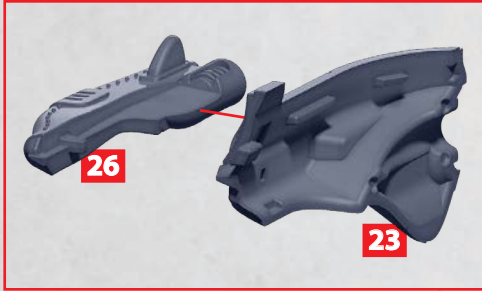

HULL ASSEMBLIES FOR DIEPPE, LYON, ALMA, MARSEILLE AND GASCONY

PARTS CAN BE FOUND ON THE LEVANT SUPPORT SQUADRONS SPRUES