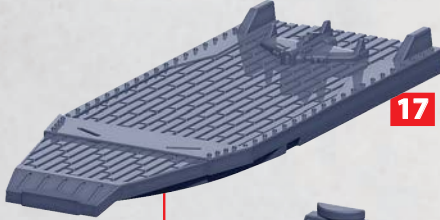

8

11-16

11-16

11-16

11-16

11-16

11-16

HEAT
LANCE

35/55

LANCETTE

48-52

* ALL TURRETS ARE INTERCHANGEABLE

VOLIERE LEVANT SUPPORT CARRIER

PARTS CAN BE FOUND ON THE ALLIANCE LEVANT SQUADRONS SPRUES

BRIDGE ASSEMBLY FOR DIEPPE, LYON, ALMA, MARSEILLE & GASCONY

PARTS CAN BE FOUND ON THE LEVANT SUPPORT SQUADRONS SPRUES