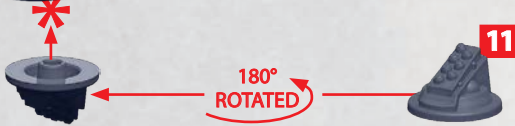

LYON

PARTS CAN BE FOUND ON THE LEVANT SUPPORT SQUADRONS SPRUES

SEE PAGES 10, 11 AND 12
FOR HULL BUILD

*
ROCKET
TURRET

39-41

* ALL TURRETS ARE INTERCHANGEABLE

ALMA

PARTS CAN BE FOUND ON THE LEVANT SUPPORT SQUADRONS SPRUES

SEE PAGES 10, 11 AND 12
FOR HULL BUILD

* ALL TURRETS ARE INTERCHANGEABLE

MARSEILLE

PARTS CAN BE FOUND ON THE LEVANT SUPPORT SQUADRONS SPRUES

WINGS CAN BE ATTACHED IN AN UP OR DOWN POSITION

SEE PAGES 10, 11 AND 12 FOR HULL BUILD