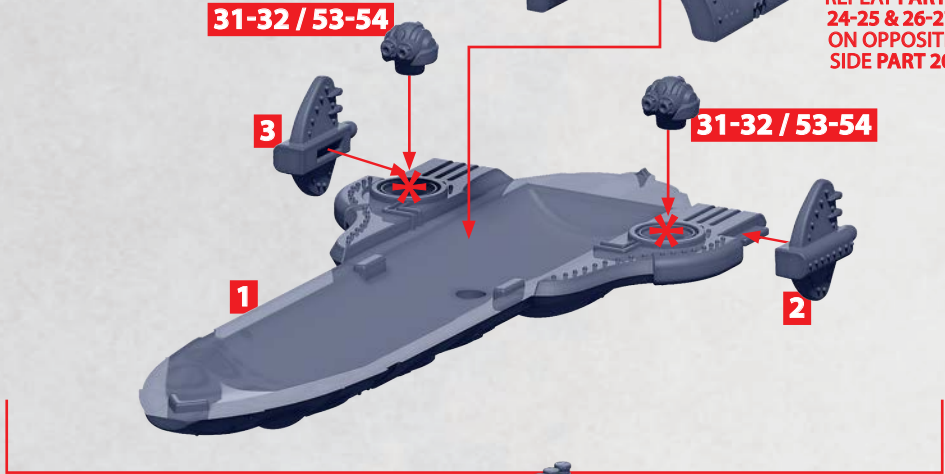

R = RESIN

VAUBAN & LA REPUBLIQUE ASSEMBLY

PARTS CAN BE FOUND AS RESIN AND ON THE LEVANT SUPPORT SQUADRONS SPRUES

SEE PAGE 2 FOR HULL ASSEMBLY

SEE PAGE 3 FOR BRIDGE ASSEMBLY

SEE PAGE 2 FOR HULL ASSEMBLY

VAUBAN

LA REPUBLIQUE

FINAL BUILD SHOWN AS VAUBAN

R = RESIN

HULL FOR CHASSEUR, FURIEUX & VOLIERE CLASS SHIPS

PARTS CAN BE FOUND ON THE ALLIANCE LEVANT SQUADRONS SPRUES

LANCETTE

48-52

* ALL TURRETS ARE
INTERCHANGEABLE

CHASSEUR LEVANT STRIKE CRUISER

PARTS CAN BE FOUND ON THE ALLIANCE LEVANT SQUADRONS SPRUES

31-32/53-54

35/55

8

ATTACH PART 9-10
TO PART 8 PRIOR
TO ATTACHING TO
HULL - REPEAT ON
OPPOSITE SIDE

9-10

HEAVY
ROCKETS