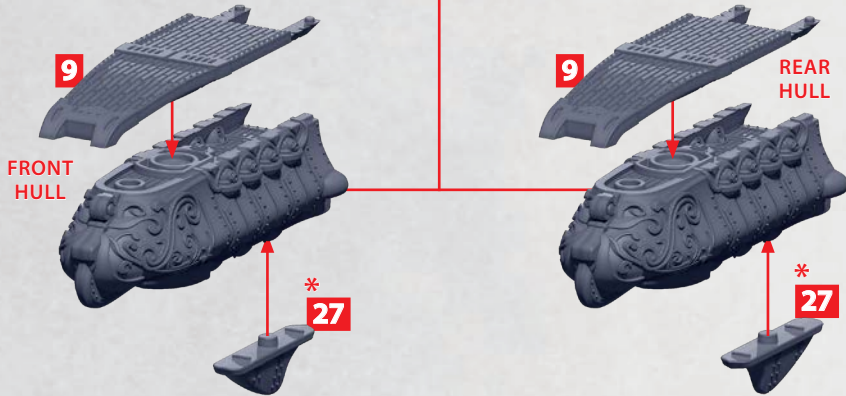

VAUBAN & LA REPUBLIQUE FRONT & REAR HULLS ASSEMBLY

PARTS CAN BE FOUND ON THE LEVANT SUPPORT SQUADRONS SPRUES

* NOTE: THE FIN KEEL UNDERNEATH (PART 27) FLIPS DIRECTION DEPENDING ON FRONT (ABOVE LEFT) OR REAR (ABOVE RIGHT) SECTION, IN ORDER TO FACE THE SAME WAY WHEN FULLY ASSEMBLED

X2 FRONT HULLS
AND
X2 REAR HULLS
REQUIRED

VAUBAN & LA REPUBLIQUE LEFT & RIGHT HULLS ASSEMBLY

PARTS CAN BE FOUND AS RESIN AND ON THE LEVANT SUPPORT SQUADRONS SPRUES

27

NOTE WHEN ATTACHING THE FRONT AND REAR HULLS TO THE RESIN PARTS BE SURE THAT THE FIN KEEL (PART 27) IS FACING THE DIRECTION SHOWN HERE (SEE PREVIOUS PAGE '*NOTE' FOR MORE INFORMATION)

NOTE WHEN ATTACHING THE FRONT AND REAR HULLS TO THE RESIN PARTS YOU MAY NEED TO APPLY A LITTLE PRESSURE FOR THE PART TO FULLY CONNECT

RIGHT
SIDED
HULL

SEE PAGE 1 FOR HULL REAR
PLASTIC PARTS ASSEMBLY

SEE PAGE 1 FOR HULL FRONT
PLASTIC PARTS ASSEMBLY

LEFT SIDED HULL

R = RESIN

VAUBAN & LA REPUBLIQUE BRIDGE ASSEMBLY

PARTS CAN BE FOUND AS RESIN AND ON THE LEVANT SUPPORT SQUADRONS SPRUES

USE THE POINTS LOCATED AT EITHER
END OF THE ARROW AS A LOCATOR
FOR THE BRIDGE TO ITS BASE