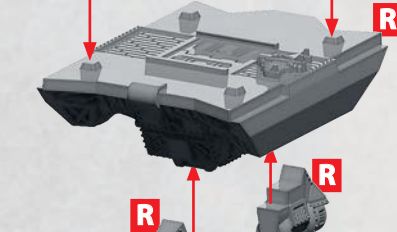

NOTE WHEN ATTACHING THE FRONT AND REAR HULLS TO THE RESIN PARTS YOU MAY NEED TO APPLY A LITTLE PRESSURE FOR THE PART TO FULLY CONNECT

RIGHT
SIDED
HULL

SEE PAGE 1 FOR HULL REAR
PLASTIC PARTS ASSEMBLY

SEE PAGE 1 FOR HULL FRONT
PLASTIC PARTS ASSEMBLY

LEFT SIDED HULL

R = RESIN

VAUBAN & LA REPUBLIQUE BRIDGE ASSEMBLY

PARTS CAN BE FOUND AS RESIN AND ON THE LEVANT SUPPORT SQUADRONS SPRUES

USE THE POINTS LOCATED AT EITHER
END OF THE ARROW AS A LOCATOR
FOR THE BRIDGE TO ITS BASE

R = RESIN

VAUBAN & LA REPUBLIQUE ASSEMBLY

PARTS CAN BE FOUND AS RESIN AND ON THE LEVANT SUPPORT SQUADRONS SPRUES

SEE PAGE 2 FOR HULL ASSEMBLY

SEE PAGE 3 FOR BRIDGE ASSEMBLY

SEE PAGE 2 FOR HULL ASSEMBLY

VAUBAN