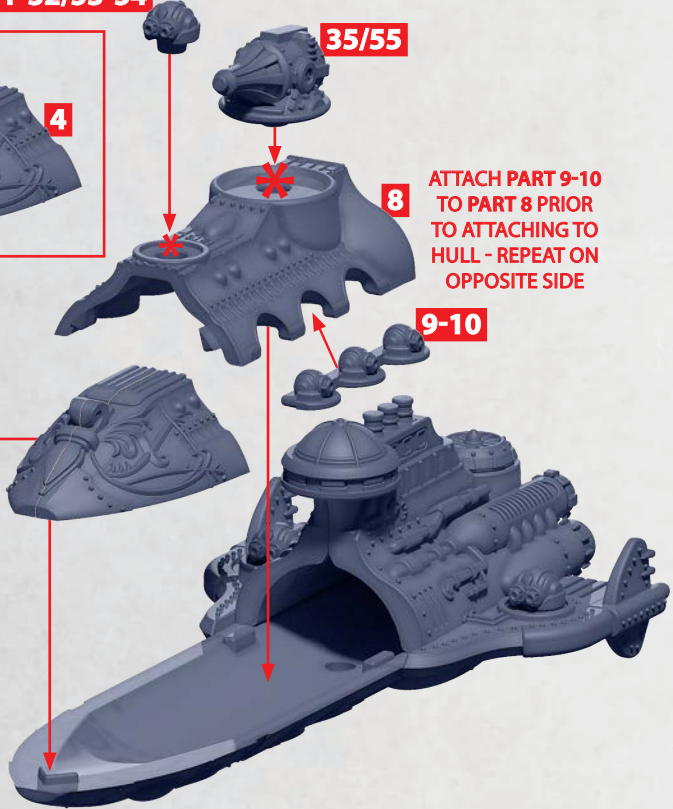

LA REPUBLIQUE

FINAL BUILD SHOWN AS VAUBAN

R = RESIN

HULL FOR CHASSEUR, FURIEUX & VOLIERE CLASS SHIPS

PARTS CAN BE FOUND ON THE ALLIANCE LEVANT SQUADRONS SPRUES

LANCETTE

48-52

* ALL TURRETS ARE
INTERCHANGEABLE

CHASSEUR LEVANT STRIKE CRUISER

PARTS CAN BE FOUND ON THE ALLIANCE LEVANT SQUADRONS SPRUES

31-32/53-54

35/55

8

ATTACH PART 9-10
TO PART 8 PRIOR
TO ATTACHING TO
HULL - REPEAT ON
OPPOSITE SIDE

9-10

HEAVY
ROCKETS

33-34

LANCETTE

48-52

* ALL TURRETS ARE INTERCHANGEABLE

FURIEUX LEVANT GRAND CORVETTE

PARTS CAN BE FOUND ON THE ALLIANCE LEVANT SQUADRONS SPRUES

31-32/53-54

33-34