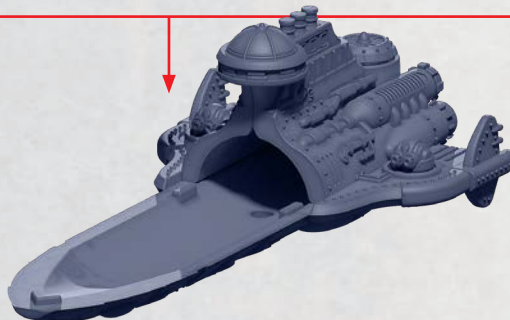

LEFT SIDED HULL

R = RESIN

VAUBAN & LA REPUBLIQUE BRIDGE ASSEMBLY

PARTS CAN BE FOUND AS RESIN AND ON THE LEVANT SUPPORT SQUADRONS SPRUES

USE THE POINTS LOCATED AT EITHER
END OF THE ARROW AS A LOCATOR
FOR THE BRIDGE TO ITS BASE

R = RESIN

VAUBAN & LA REPUBLIQUE ASSEMBLY

PARTS CAN BE FOUND AS RESIN AND ON THE LEVANT SUPPORT SQUADRONS SPRUES

SEE PAGE 2 FOR HULL ASSEMBLY

SEE PAGE 3 FOR BRIDGE ASSEMBLY

SEE PAGE 2 FOR HULL ASSEMBLY

VAUBAN

LA REPUBLIQUE

FINAL BUILD SHOWN AS VAUBAN

R = RESIN

HULL FOR CHASSEUR, FURIEUX & VOLIERE CLASS SHIPS

PARTS CAN BE FOUND ON THE ALLIANCE LEVANT SQUADRONS SPRUES

LANCETTE

48-52

* ALL TURRETS ARE
INTERCHANGEABLE

CHASSEUR LEVANT STRIKE CRUISER

PARTS CAN BE FOUND ON THE ALLIANCE LEVANT SQUADRONS SPRUES

31-32/53-54

35/55

8

ATTACH PART 9-10
TO PART 8 PRIOR
TO ATTACHING TO
HULL - REPEAT ON
OPPOSITE SIDE

9-10

HEAVY
ROCKETS