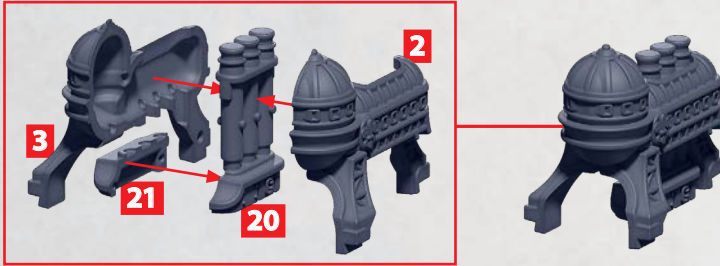

35/55

LANCETTE

48-52

* ALL TURRETS ARE INTERCHANGEABLE

VOLIERE LEVANT SUPPORT CARRIER

PARTS CAN BE FOUND ON THE ALLIANCE LEVANT SQUADRONS SPRUES

BRIDGE ASSEMBLY FOR DIEPPE, LYON, ALMA, MARSEILLE & GASCONY

PARTS CAN BE FOUND ON THE LEVANT SUPPORT SQUADRONS SPRUES