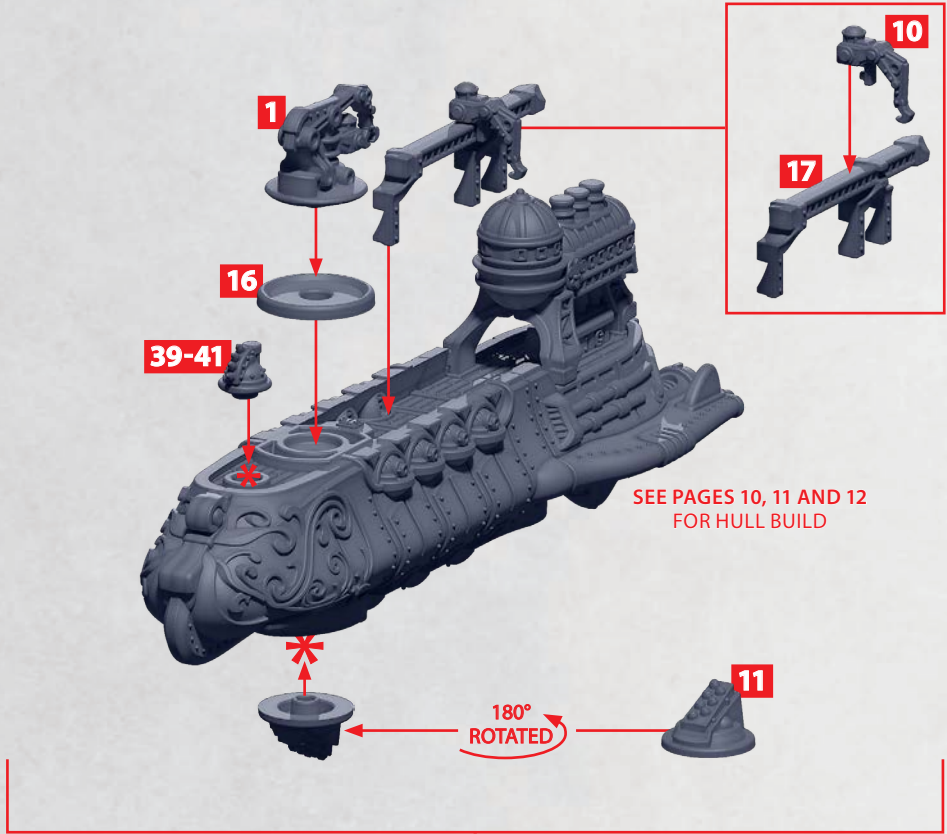

LYON

PARTS CAN BE FOUND ON THE LEVANT SUPPORT SQUADRONS SPRUES

SEE PAGES 10, 11 AND 12
FOR HULL BUILD

*
ROCKET
TURRET

39-41

* ALL TURRETS ARE INTERCHANGEABLE

ALMA

PARTS CAN BE FOUND ON THE LEVANT SUPPORT SQUADRONS SPRUES

SEE PAGES 10, 11 AND 12
FOR HULL BUILD

* ALL TURRETS ARE INTERCHANGEABLE

MARSEILLE

PARTS CAN BE FOUND ON THE LEVANT SUPPORT SQUADRONS SPRUES

WINGS CAN BE ATTACHED IN AN UP OR DOWN POSITION

SEE PAGES 10, 11 AND 12 FOR HULL BUILD