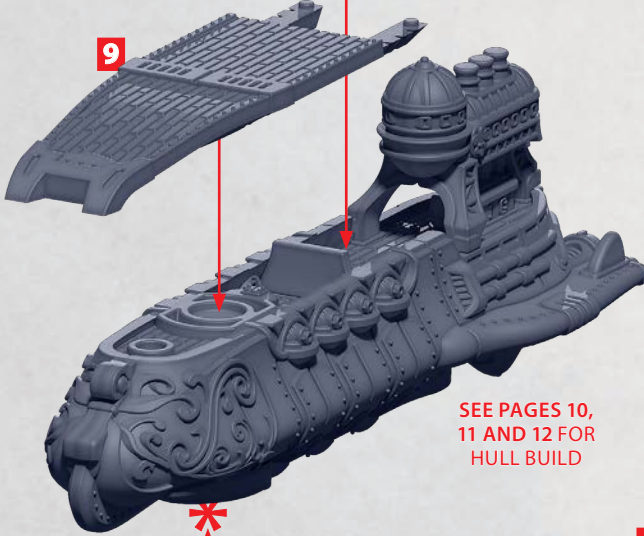

LYON

PARTS CAN BE FOUND ON THE LEVANT SUPPORT SQUADRONS SPRUES

SEE PAGES 10, 11 AND 12
FOR HULL BUILD

*
ROCKET
TURRET

39-41

* ALL TURRETS ARE INTERCHANGEABLE

ALMA

PARTS CAN BE FOUND ON THE LEVANT SUPPORT SQUADRONS SPRUES

SEE PAGES 10, 11 AND 12
FOR HULL BUILD

* ALL TURRETS ARE INTERCHANGEABLE

MARSEILLE

PARTS CAN BE FOUND ON THE LEVANT SUPPORT SQUADRONS SPRUES

WINGS CAN BE ATTACHED IN AN UP OR DOWN POSITION

SEE PAGES 10, 11 AND 12 FOR HULL BUILD