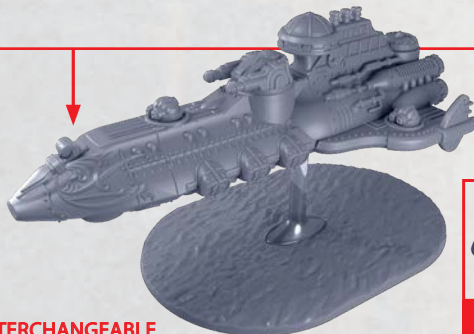

33-34

LANCETTE

48-52

* ALL TURRETS ARE INTERCHANGEABLE

FURIEUX LEVANT GRAND CORVETTE

PARTS CAN BE FOUND ON THE ALLIANCE LEVANT SQUADRONS SPRUES

31-32/53-54

33-34

8

11-16

11-16

11-16

11-16

11-16

11-16

HEAT
LANCE

35/55

LANCETTE

48-52

* ALL TURRETS ARE INTERCHANGEABLE

VOLIERE LEVANT SUPPORT CARRIER

PARTS CAN BE FOUND ON THE ALLIANCE LEVANT SQUADRONS SPRUES

BRIDGE ASSEMBLY FOR DIEPPE, LYON, ALMA, MARSEILLE & GASCONY

PARTS CAN BE FOUND ON THE LEVANT SUPPORT SQUADRONS SPRUES