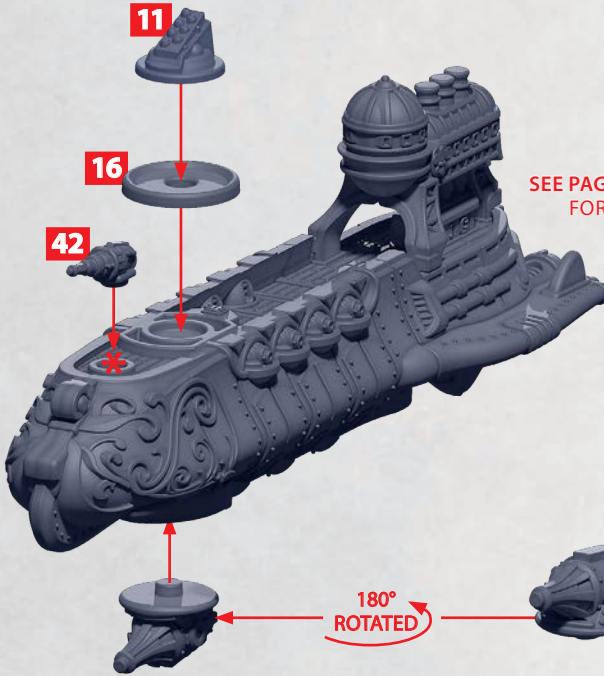

HULL ASSEMBLIES FOR DIEPPE, LYON, ALMA, MARSEILLE AND GASCONY

PARTS CAN BE FOUND ON THE LEVANT SUPPORT SQUADRONS SPRUES

A BUILD FOR DIEPPE, LYON & ALMA

B BUILD FOR MARSEILLE

C BUILD FOR GASCONY

DIEPPE

PARTS CAN BE FOUND ON THE LEVANT SUPPORT SQUADRONS SPRUES

LYON

PARTS CAN BE FOUND ON THE LEVANT SUPPORT SQUADRONS SPRUES

SEE PAGES 10, 11 AND 12
FOR HULL BUILD

*
ROCKET
TURRET

39-41

* ALL TURRETS ARE INTERCHANGEABLE

ALMA

PARTS CAN BE FOUND ON THE LEVANT SUPPORT SQUADRONS SPRUES