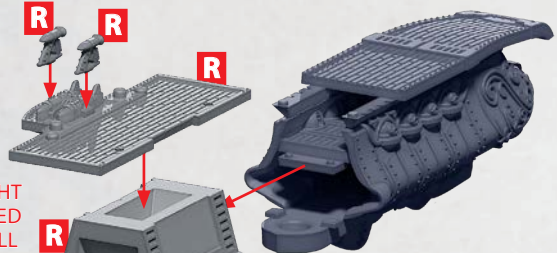

VAUBAN & LA REPUBLIQUE FRONT & REAR HULLS ASSEMBLY

PARTS CAN BE FOUND ON THE LEVANT SUPPORT SQUADRONS SPRUES

* NOTE: THE FIN KEEL UNDERNEATH (PART 27) FLIPS DIRECTION DEPENDING ON FRONT (ABOVE LEFT) OR REAR (ABOVE RIGHT) SECTION, IN ORDER TO FACE THE SAME WAY WHEN FULLY ASSEMBLED

X2 FRONT HULLS
AND
X2 REAR HULLS
REQUIRED

VAUBAN & LA REPUBLIQUE LEFT & RIGHT HULLS ASSEMBLY

PARTS CAN BE FOUND AS RESIN AND ON THE LEVANT SUPPORT SQUADRONS SPRUES

27

NOTE WHEN ATTACHING THE FRONT AND REAR HULLS TO THE RESIN PARTS BE SURE THAT THE FIN KEEL (PART 27) IS FACING THE DIRECTION SHOWN HERE (SEE PREVIOUS PAGE '*NOTE' FOR MORE INFORMATION)

NOTE WHEN ATTACHING THE FRONT AND REAR HULLS TO THE RESIN PARTS YOU MAY NEED TO APPLY A LITTLE PRESSURE FOR THE PART TO FULLY CONNECT

RIGHT
SIDED
HULL

SEE PAGE 1 FOR HULL REAR
PLASTIC PARTS ASSEMBLY

SEE PAGE 1 FOR HULL FRONT
PLASTIC PARTS ASSEMBLY

LEFT SIDED HULL

R = RESIN

VAUBAN & LA REPUBLIQUE BRIDGE ASSEMBLY

PARTS CAN BE FOUND AS RESIN AND ON THE LEVANT SUPPORT SQUADRONS SPRUES

USE THE POINTS LOCATED AT EITHER
END OF THE ARROW AS A LOCATOR
FOR THE BRIDGE TO ITS BASE