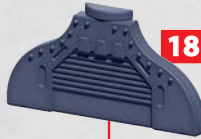

35/55

LANCETTE

48-52

* ALL TURRETS ARE INTERCHANGEABLE

VOLIERE LEVANT SUPPORT CARRIER

PARTS CAN BE FOUND ON THE ALLIANCE LEVANT SQUADRONS SPRUES

BRIDGE ASSEMBLY FOR DIEPPE, LYON, ALMA, MARSEILLE & GASCONY

PARTS CAN BE FOUND ON THE LEVANT SUPPORT SQUADRONS SPRUES