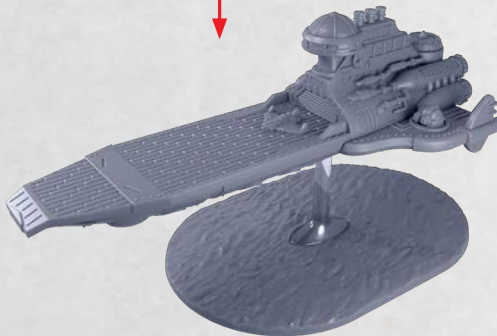

35/55

LANCETTE

48-52

* ALL TURRETS ARE INTERCHANGEABLE

VOLIERE LEVANT SUPPORT CARRIER

PARTS CAN BE FOUND ON THE ALLIANCE LEVANT SQUADRONS SPRUES

BRIDGE ASSEMBLY FOR DIEPPE, LYON, ALMA, MARSEILLE & GASCONY

PARTS CAN BE FOUND ON THE LEVANT SUPPORT SQUADRONS SPRUES