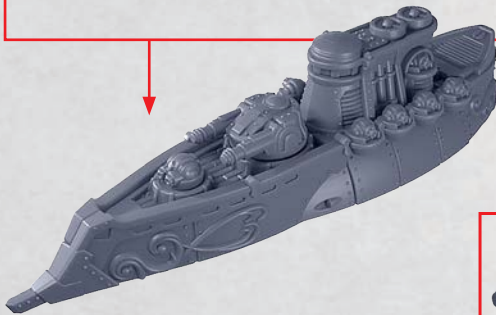

COMPLETED BUILD SHOWN WITH
STANDARD (18) REAR DECK

HEAVY
GUN
TURRET

HEAVY
ROCKET
TURRET

HEAT
LANCE
TURRET

* ALL TURRETS ARE INTERCHANGEABLE

SPATHA ATTACK CRUISER

PARTS CAN BE FOUND ON THE ITALIAN FRONTLINE SQUADRONS SPRUES

COMPLETED BUILD SHOWN WITH **STANDARD (18)** REAR DECK

HEAVY GUN TURRET

38-41

HEAVY ROCKET TURRET

44-45

HEAT LANCE TURRET

46-47

* ALL TURRETS ARE INTERCHANGEABLE

AUXILIA FAST CRUISER

PARTS CAN BE FOUND ON THE ITALIAN FRONTLINE SQUADRONS SPRUES

* ALL TURRETS ARE INTERCHANGEABLE

HEAVY GUN TURRET

HEAVY ROCKET TURRET

HEAT LANCE TURRET

PILUM MONITOR

PARTS CAN BE FOUND ON THE ITALIAN FRONTLINE SQUADRONS SPRUES