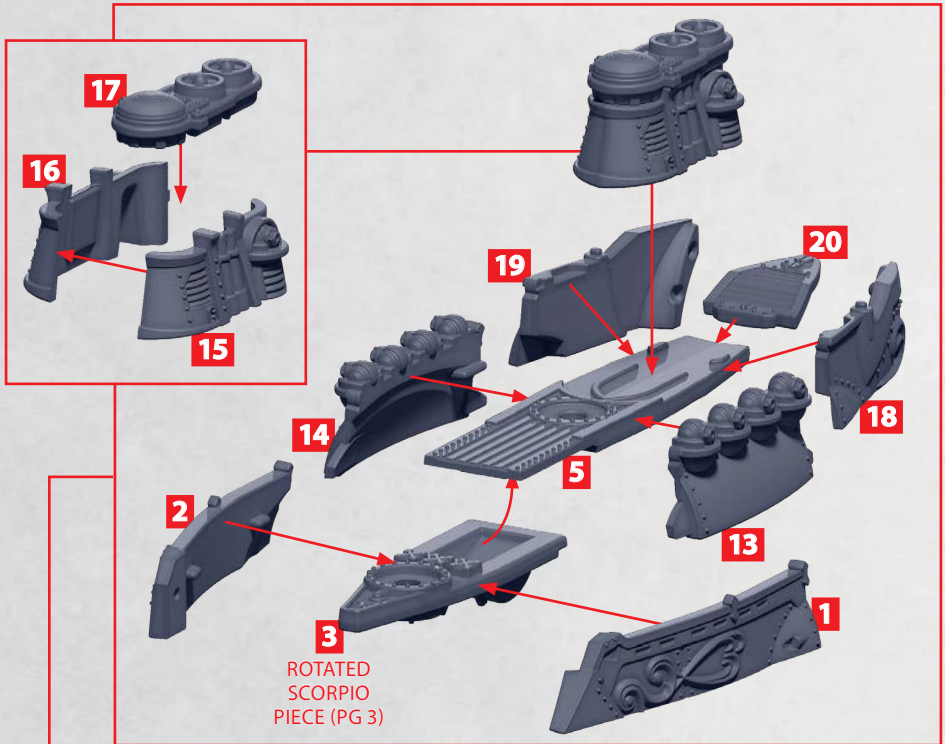

MINERVA ASSAULT CARRIER

PARTS CAN BE FOUND AS RESIN PARTS AND ON THE ITALIAN SUPPORT SQUARON SPRUES

R = RESIN

VULCAN REPAIR SHIP

PARTS CAN BE FOUND ON THE ITALIAN SUPPORT SQUARON SPRUES

SCORPIO ARTILLERY CRUISER

PARTS CAN BE FOUND ON THE ITALIAN SUPPORT SQUARON SPRUES

* ALL TURRETS ARE INTERCHANGEABLE

JUPITER SUPPORT CARRIER

PARTS CAN BE FOUND ON THE ITALIAN SUPPORT SQUARON SPRUES

GLADIUS STRIKE CRUISER

PARTS CAN BE FOUND ON THE ITALIAN FRONTLINE SQUADRONS SPRUES

COMPLETED BUILD SHOWN WITH
STANDARD (18) REAR DECK

HEAVY
GUN
TURRET

HEAVY
ROCKET
TURRET

HEAT
LANCE
TURRET

* ALL TURRETS ARE INTERCHANGEABLE

SPATHA ATTACK CRUISER

PARTS CAN BE FOUND ON THE ITALIAN FRONTLINE SQUADRONS SPRUES

AUXILIA FAST CRUISER

PARTS CAN BE FOUND ON THE ITALIAN FRONTLINE SQUADRONS SPRUES

* ALL TURRETS ARE INTERCHANGEABLE

HEAVY GUN TURRET

HEAVY ROCKET TURRET

HEAT LANCE TURRET

PILUM MONITOR

PARTS CAN BE FOUND ON THE ITALIAN FRONTLINE SQUADRONS SPRUES