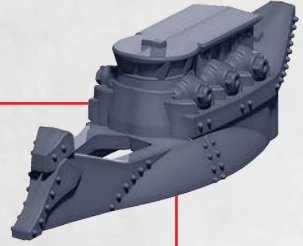

CESTUS ZEBEK FRIGATE

PARTS CAN BE FOUND ON THE ITALIAN FRONTLINE SQUADRONS SPRUES