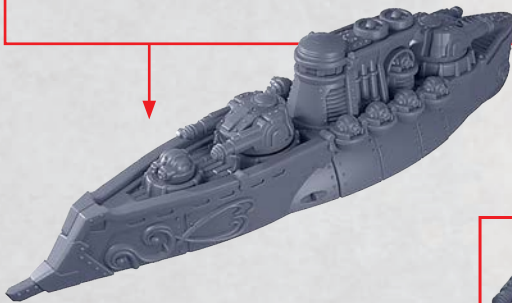

COMPLETED BUILD SHOWN WITH
STANDARD (18) REAR DECK

HEAVY
GUN
TURRET

HEAVY
ROCKET
TURRET

HEAT
LANCE
TURRET

* ALL TURRETS ARE INTERCHANGEABLE

SPATHA ATTACK CRUISER

PARTS CAN BE FOUND ON THE ITALIAN FRONTLINE SQUADRONS SPRUES

COMPLETED BUILD SHOWN WITH **STANDARD (18)** REAR DECK

HEAVY GUN TURRET

38-41

HEAVY ROCKET TURRET

44-45

HEAT LANCE TURRET

46-47

* ALL TURRETS ARE INTERCHANGEABLE