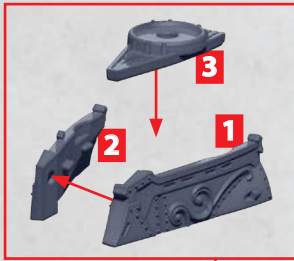

COMPLETED BUILD SHOWN WITH **STANDARD (18)** REAR DECK

HEAVY GUN TURRET

38-41

HEAVY ROCKET TURRET

44-45

HEAT LANCE TURRET

46-47

* ALL TURRETS ARE INTERCHANGEABLE

AUXILIA FAST CRUISER

PARTS CAN BE FOUND ON THE ITALIAN FRONTLINE SQUADRONS SPRUES

* ALL TURRETS ARE INTERCHANGEABLE

HEAVY GUN TURRET

HEAVY ROCKET TURRET

HEAT LANCE TURRET

PILUM MONITOR

PARTS CAN BE FOUND ON THE ITALIAN FRONTLINE SQUADRONS SPRUES

* ALL TURRETS ARE INTERCHANGEABLE

HEAVY
GUN
TURRET

38-41

HEAVY
ROCKET
TURRET

44-45

HEAT
LANCE
TURRET

46-47

CESTUS ZEBEK FRIGATE