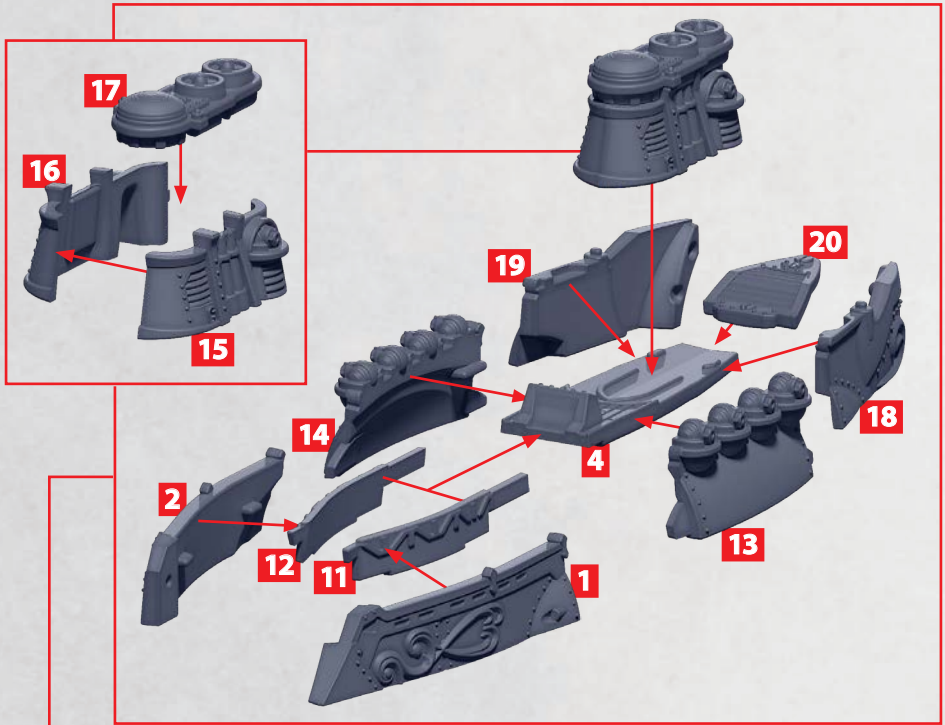

MINERVA ASSAULT CARRIER

PARTS CAN BE FOUND AS RESIN PARTS AND ON THE ITALIAN SUPPORT SQUARON SPRUES

R = RESIN

VULCAN REPAIR SHIP

PARTS CAN BE FOUND ON THE ITALIAN SUPPORT SQUARON SPRUES

SCORPIO ARTILLERY CRUISER

PARTS CAN BE FOUND ON THE ITALIAN SUPPORT SQUARON SPRUES

* ALL TURRETS ARE INTERCHANGEABLE

JUPITER SUPPORT CARRIER

PARTS CAN BE FOUND ON THE ITALIAN SUPPORT SQUARON SPRUES

GLADIUS STRIKE CRUISER

PARTS CAN BE FOUND ON THE ITALIAN FRONTLINE SQUADRONS SPRUES

COMPLETED BUILD SHOWN WITH
STANDARD (18) REAR DECK

HEAVY
GUN
TURRET

HEAVY
ROCKET
TURRET

HEAT
LANCE
TURRET

* ALL TURRETS ARE INTERCHANGEABLE

SPATHA ATTACK CRUISER

PARTS CAN BE FOUND ON THE ITALIAN FRONTLINE SQUADRONS SPRUES

AUXILIA FAST CRUISER

PARTS CAN BE FOUND ON THE ITALIAN FRONTLINE SQUADRONS SPRUES

* ALL TURRETS ARE INTERCHANGEABLE

HEAVY GUN TURRET

HEAVY ROCKET TURRET

HEAT LANCE TURRET

PILUM MONITOR

PARTS CAN BE FOUND ON THE ITALIAN FRONTLINE SQUADRONS SPRUES