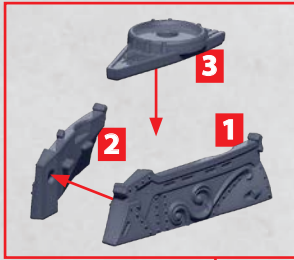

PARTS CAN BE FOUND ON THE ITALIAN SUPPORT SQUARON SPRUES

* ALL TURRETS ARE INTERCHANGEABLE

JUPITER SUPPORT CARRIER

PARTS CAN BE FOUND ON THE ITALIAN SUPPORT SQUARON SPRUES

GLADIUS STRIKE CRUISER

PARTS CAN BE FOUND ON THE ITALIAN FRONTLINE SQUADRONS SPRUES

COMPLETED BUILD SHOWN WITH
STANDARD (18) REAR DECK

HEAVY
GUN
TURRET

HEAVY
ROCKET
TURRET

HEAT
LANCE
TURRET

* ALL TURRETS ARE INTERCHANGEABLE

SPATHA ATTACK CRUISER

PARTS CAN BE FOUND ON THE ITALIAN FRONTLINE SQUADRONS SPRUES