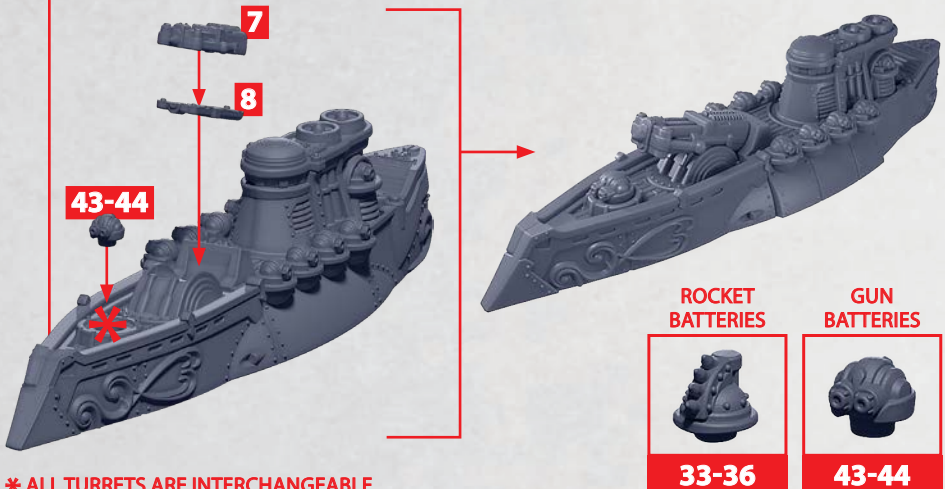

SCORPIO ARTILLERY CRUISER

PARTS CAN BE FOUND ON THE ITALIAN SUPPORT SQUARON SPRUES

* ALL TURRETS ARE INTERCHANGEABLE