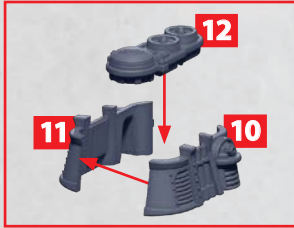

COMPLETED BUILD SHOWN WITH **STANDARD (18)** REAR DECK

HEAVY GUN TURRET

38-41

HEAVY ROCKET TURRET

44-45

HEAT LANCE TURRET

46-47

* ALL TURRETS ARE INTERCHANGEABLE

AUXILIA FAST CRUISER

PARTS CAN BE FOUND ON THE ITALIAN FRONTLINE SQUADRONS SPRUES

* ALL TURRETS ARE INTERCHANGEABLE

HEAVY GUN TURRET

HEAVY ROCKET TURRET

HEAT LANCE TURRET

PILUM MONITOR

PARTS CAN BE FOUND ON THE ITALIAN FRONTLINE SQUADRONS SPRUES