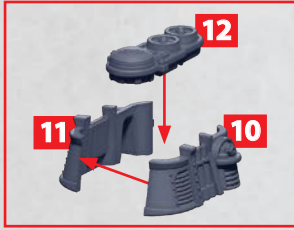

COMPLETED BUILD SHOWN WITH
STANDARD (18) REAR DECK

HEAVY
GUN
TURRET

HEAVY
ROCKET
TURRET

HEAT
LANCE
TURRET

* ALL TURRETS ARE INTERCHANGEABLE

SPATHA ATTACK CRUISER

PARTS CAN BE FOUND ON THE ITALIAN FRONTLINE SQUADRONS SPRUES