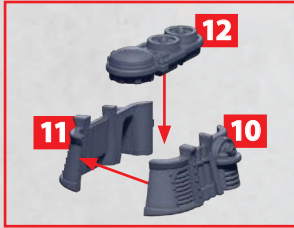

PARTS CAN BE FOUND ON THE ITALIAN SUPPORT SQUARON SPRUES

* ALL TURRETS ARE INTERCHANGEABLE

JUPITER SUPPORT CARRIER

PARTS CAN BE FOUND ON THE ITALIAN SUPPORT SQUARON SPRUES

GLADIUS STRIKE CRUISER

PARTS CAN BE FOUND ON THE ITALIAN FRONTLINE SQUADRONS SPRUES

COMPLETED BUILD SHOWN WITH
STANDARD (18) REAR DECK

HEAVY
GUN
TURRET

HEAVY
ROCKET
TURRET

HEAT
LANCE
TURRET

* ALL TURRETS ARE INTERCHANGEABLE

SPATHA ATTACK CRUISER

PARTS CAN BE FOUND ON THE ITALIAN FRONTLINE SQUADRONS SPRUES