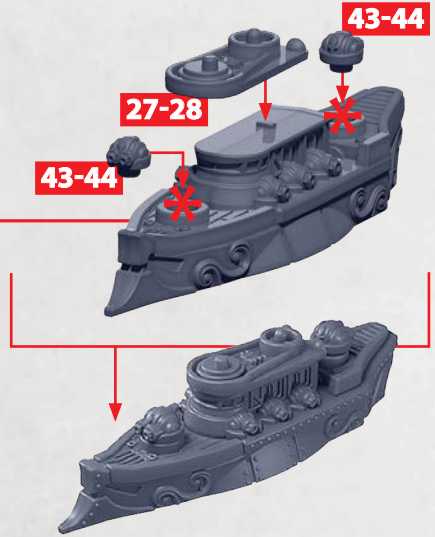

PUGIO DESTROYER

PARTS CAN BE FOUND ON THE ITALIAN SUPPORT SQUARON SPRUES