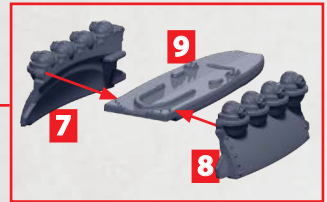

PARTS CAN BE FOUND ON THE ITALIAN SUPPORT SQUARON SPRUES

* ALL TURRETS ARE INTERCHANGEABLE

JUPITER SUPPORT CARRIER

PARTS CAN BE FOUND ON THE ITALIAN SUPPORT SQUARON SPRUES

GLADIUS STRIKE CRUISER

PARTS CAN BE FOUND ON THE ITALIAN FRONTLINE SQUADRONS SPRUES

COMPLETED BUILD SHOWN WITH
STANDARD (18) REAR DECK

HEAVY
GUN
TURRET

HEAVY
ROCKET
TURRET

HEAT
LANCE
TURRET

* ALL TURRETS ARE INTERCHANGEABLE

SPATHA ATTACK CRUISER

PARTS CAN BE FOUND ON THE ITALIAN FRONTLINE SQUADRONS SPRUES