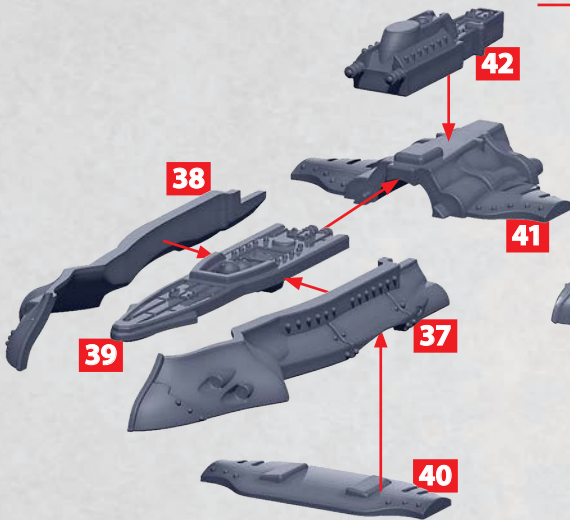

AUXILIA FAST CRUISER

PARTS CAN BE FOUND ON THE ITALIAN FRONTLINE SQUADRONS SPRUES

* ALL TURRETS ARE INTERCHANGEABLE

HEAVY GUN TURRET

HEAVY ROCKET TURRET

HEAT LANCE TURRET

PILUM MONITOR

PARTS CAN BE FOUND ON THE ITALIAN FRONTLINE SQUADRONS SPRUES

* ALL TURRETS ARE INTERCHANGEABLE

HEAVY
GUN
TURRET

38-41

HEAVY
ROCKET
TURRET

44-45

HEAT
LANCE
TURRET

46-47

CESTUS ZEBEK FRIGATE

PARTS CAN BE FOUND ON THE ITALIAN FRONTLINE SQUADRONS SPRUES

PUGIO DESTROYER

PARTS CAN BE FOUND ON THE ITALIAN SUPPORT SQUARON SPRUES

SAGITTA HUNTER SUBMARINE

PARTS CAN BE FOUND ON THE ITALIAN SUPPORT SQUARON SPRUES

* ALL TURRETS ARE INTERCHANGEABLE