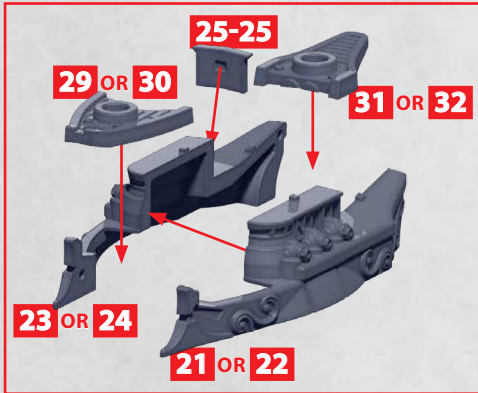

PUGIO DESTROYER

PARTS CAN BE FOUND ON THE ITALIAN SUPPORT SQUARON SPRUES