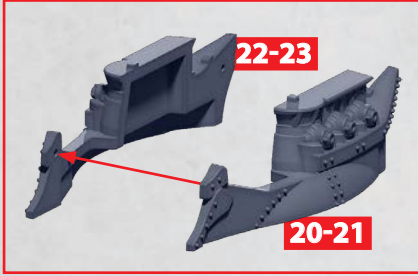

CESTUS ZEBEK FRIGATE

PARTS CAN BE FOUND ON THE ITALIAN FRONTLINE SQUADRONS SPRUES