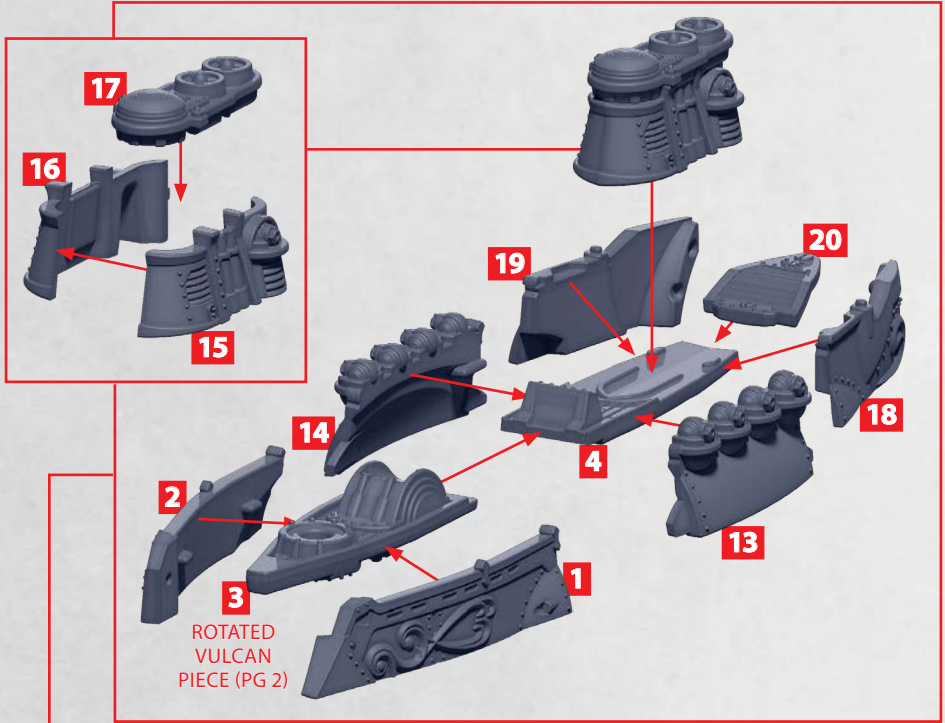

MINERVA ASSAULT CARRIER

PARTS CAN BE FOUND AS RESIN PARTS AND ON THE ITALIAN SUPPORT SQUARON SPRUES

R = RESIN

VULCAN REPAIR SHIP

PARTS CAN BE FOUND ON THE ITALIAN SUPPORT SQUARON SPRUES

SCORPIO ARTILLERY CRUISER

PARTS CAN BE FOUND ON THE ITALIAN SUPPORT SQUARON SPRUES

* ALL TURRETS ARE INTERCHANGEABLE

JUPITER SUPPORT CARRIER

PARTS CAN BE FOUND ON THE ITALIAN SUPPORT SQUARON SPRUES

GLADIUS STRIKE CRUISER

PARTS CAN BE FOUND ON THE ITALIAN FRONTLINE SQUADRONS SPRUES

COMPLETED BUILD SHOWN WITH
STANDARD (18) REAR DECK

HEAVY
GUN
TURRET

HEAVY
ROCKET
TURRET

HEAT
LANCE
TURRET

* ALL TURRETS ARE INTERCHANGEABLE

SPATHA ATTACK CRUISER

PARTS CAN BE FOUND ON THE ITALIAN FRONTLINE SQUADRONS SPRUES

AUXILIA FAST CRUISER

PARTS CAN BE FOUND ON THE ITALIAN FRONTLINE SQUADRONS SPRUES

* ALL TURRETS ARE INTERCHANGEABLE

HEAVY GUN TURRET

HEAVY ROCKET TURRET

HEAT LANCE TURRET

PILUM MONITOR

PARTS CAN BE FOUND ON THE ITALIAN FRONTLINE SQUADRONS SPRUES