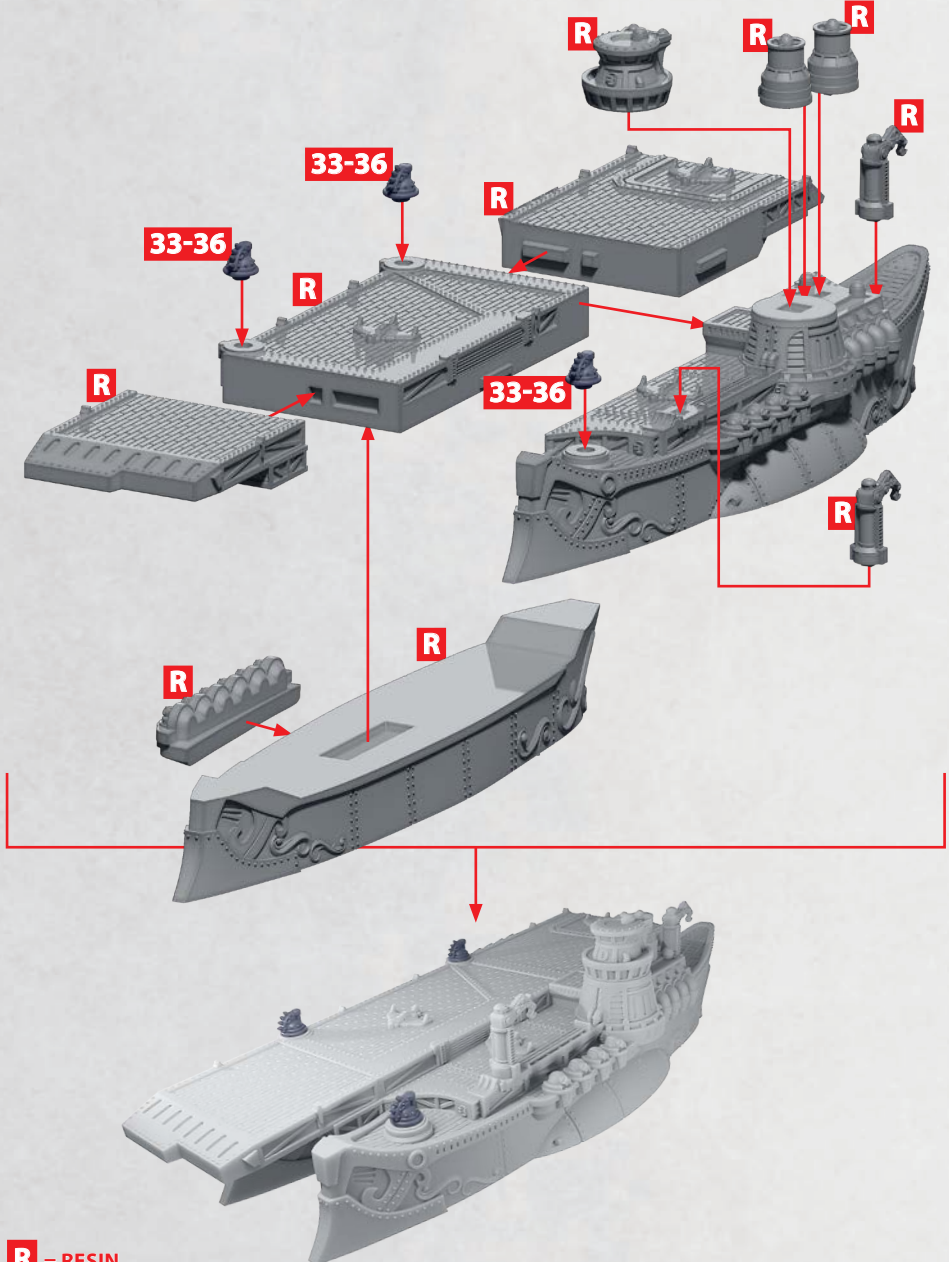

MINERVA ASSAULT CARRIER

PARTS CAN BE FOUND AS RESIN PARTS AND ON THE ITALIAN SUPPORT SQUARON SPRUES

R = RESIN

VULCAN REPAIR SHIP

PARTS CAN BE FOUND ON THE ITALIAN SUPPORT SQUARON SPRUES

SCORPIO ARTILLERY CRUISER

PARTS CAN BE FOUND ON THE ITALIAN SUPPORT SQUARON SPRUES

* ALL TURRETS ARE INTERCHANGEABLE

JUPITER SUPPORT CARRIER

PARTS CAN BE FOUND ON THE ITALIAN SUPPORT SQUARON SPRUES

GLADIUS STRIKE CRUISER

PARTS CAN BE FOUND ON THE ITALIAN FRONTLINE SQUADRONS SPRUES

COMPLETED BUILD SHOWN WITH
STANDARD (18) REAR DECK

HEAVY
GUN
TURRET

HEAVY
ROCKET
TURRET

HEAT
LANCE
TURRET

* ALL TURRETS ARE INTERCHANGEABLE

SPATHA ATTACK CRUISER

PARTS CAN BE FOUND ON THE ITALIAN FRONTLINE SQUADRONS SPRUES

AUXILIA FAST CRUISER

PARTS CAN BE FOUND ON THE ITALIAN FRONTLINE SQUADRONS SPRUES

* ALL TURRETS ARE INTERCHANGEABLE

HEAVY GUN TURRET

HEAVY ROCKET TURRET

HEAT LANCE TURRET

PILUM MONITOR

PARTS CAN BE FOUND ON THE ITALIAN FRONTLINE SQUADRONS SPRUES