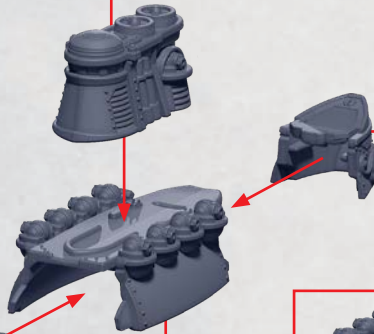

COMPLETED BUILD SHOWN WITH **STANDARD (18)** REAR DECK

HEAVY GUN TURRET

38-41

HEAVY ROCKET TURRET

44-45

HEAT LANCE TURRET

46-47

* ALL TURRETS ARE INTERCHANGEABLE

AUXILIA FAST CRUISER

PARTS CAN BE FOUND ON THE ITALIAN FRONTLINE SQUADRONS SPRUES

* ALL TURRETS ARE INTERCHANGEABLE

HEAVY GUN TURRET

HEAVY ROCKET TURRET

HEAT LANCE TURRET

PILUM MONITOR

PARTS CAN BE FOUND ON THE ITALIAN FRONTLINE SQUADRONS SPRUES

* ALL TURRETS ARE INTERCHANGEABLE

HEAVY
GUN
TURRET

38-41

HEAVY
ROCKET
TURRET

44-45

HEAT
LANCE
TURRET

46-47

CESTUS ZEBEK FRIGATE