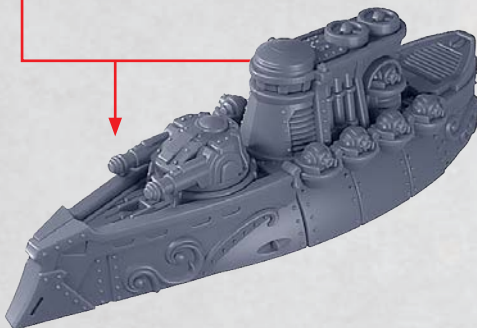

COMPLETED BUILD SHOWN WITH **STANDARD (18)** REAR DECK

HEAVY GUN TURRET

38-41

HEAVY ROCKET TURRET

44-45

HEAT LANCE TURRET

46-47

* ALL TURRETS ARE INTERCHANGEABLE

AUXILIA FAST CRUISER

PARTS CAN BE FOUND ON THE ITALIAN FRONTLINE SQUADRONS SPRUES

* ALL TURRETS ARE INTERCHANGEABLE

HEAVY GUN TURRET

HEAVY ROCKET TURRET

HEAT LANCE TURRET

PILUM MONITOR

PARTS CAN BE FOUND ON THE ITALIAN FRONTLINE SQUADRONS SPRUES

* ALL TURRETS ARE INTERCHANGEABLE

HEAVY
GUN
TURRET

38-41

HEAVY
ROCKET
TURRET

44-45

HEAT
LANCE
TURRET

46-47

CESTUS ZEBEK FRIGATE