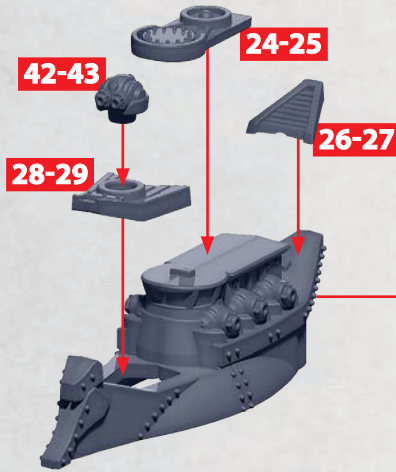

CESTUS ZEBEK FRIGATE

PARTS CAN BE FOUND ON THE ITALIAN FRONTLINE SQUADRONS SPRUES