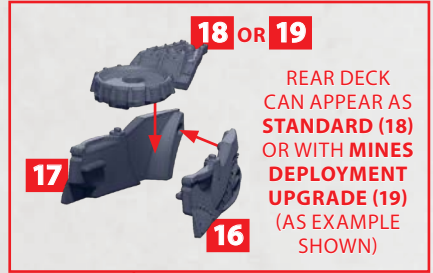

COMPLETED BUILD SHOWN WITH
STANDARD (18) REAR DECK

HEAVY
GUN
TURRET

HEAVY
ROCKET
TURRET

HEAT
LANCE
TURRET

* ALL TURRETS ARE INTERCHANGEABLE

SPATHA ATTACK CRUISER

PARTS CAN BE FOUND ON THE ITALIAN FRONTLINE SQUADRONS SPRUES

COMPLETED BUILD SHOWN WITH **STANDARD (18)** REAR DECK

HEAVY GUN TURRET

38-41

HEAVY ROCKET TURRET

44-45

HEAT LANCE TURRET

46-47

* ALL TURRETS ARE INTERCHANGEABLE