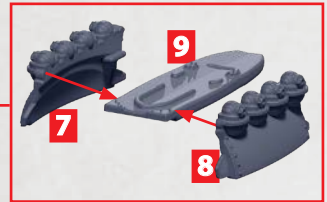

COMPLETED BUILD SHOWN WITH
STANDARD (18) REAR DECK

HEAVY
GUN
TURRET

HEAVY
ROCKET
TURRET

HEAT
LANCE
TURRET

* ALL TURRETS ARE INTERCHANGEABLE

SPATHA ATTACK CRUISER

PARTS CAN BE FOUND ON THE ITALIAN FRONTLINE SQUADRONS SPRUES

COMPLETED BUILD SHOWN WITH **STANDARD (18)** REAR DECK

HEAVY GUN TURRET

38-41

HEAVY ROCKET TURRET

44-45

HEAT LANCE TURRET

46-47

* ALL TURRETS ARE INTERCHANGEABLE