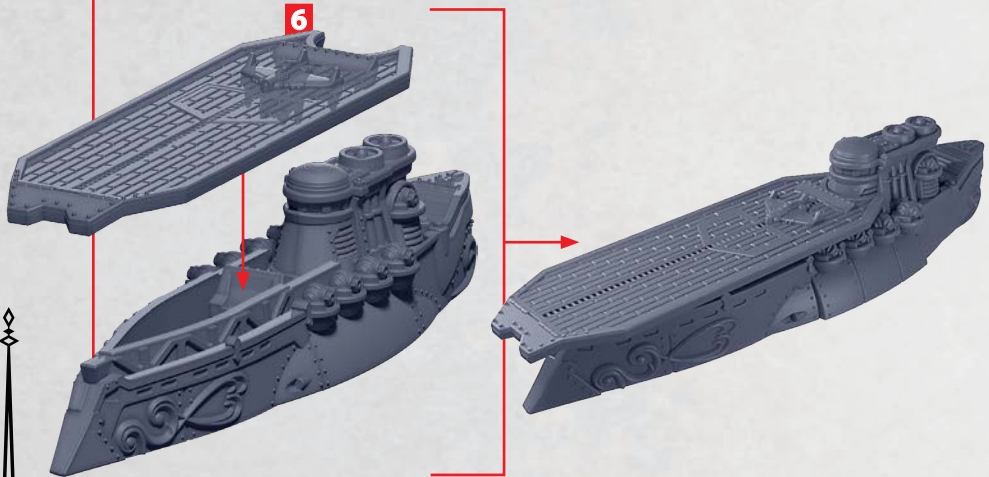

MINERVA ASSAULT CARRIER

PARTS CAN BE FOUND AS RESIN PARTS AND ON THE ITALIAN SUPPORT SQUARON SPRUES

R = RESIN

VULCAN REPAIR SHIP

PARTS CAN BE FOUND ON THE ITALIAN SUPPORT SQUARON SPRUES

SCORPIO ARTILLERY CRUISER

PARTS CAN BE FOUND ON THE ITALIAN SUPPORT SQUARON SPRUES

* ALL TURRETS ARE INTERCHANGEABLE

JUPITER SUPPORT CARRIER

PARTS CAN BE FOUND ON THE ITALIAN SUPPORT SQUARON SPRUES

GLADIUS STRIKE CRUISER

PARTS CAN BE FOUND ON THE ITALIAN FRONTLINE SQUADRONS SPRUES

COMPLETED BUILD SHOWN WITH
STANDARD (18) REAR DECK

HEAVY
GUN
TURRET

HEAVY
ROCKET
TURRET

HEAT
LANCE
TURRET

* ALL TURRETS ARE INTERCHANGEABLE

SPATHA ATTACK CRUISER

PARTS CAN BE FOUND ON THE ITALIAN FRONTLINE SQUADRONS SPRUES