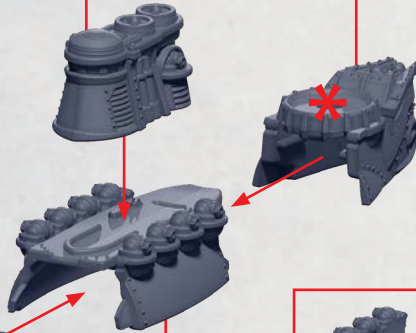

PARTS CAN BE FOUND ON THE ITALIAN SUPPORT SQUARON SPRUES

* ALL TURRETS ARE INTERCHANGEABLE

JUPITER SUPPORT CARRIER

PARTS CAN BE FOUND ON THE ITALIAN SUPPORT SQUARON SPRUES

GLADIUS STRIKE CRUISER

PARTS CAN BE FOUND ON THE ITALIAN FRONTLINE SQUADRONS SPRUES

COMPLETED BUILD SHOWN WITH
STANDARD (18) REAR DECK

HEAVY
GUN
TURRET

HEAVY
ROCKET
TURRET

HEAT
LANCE
TURRET

* ALL TURRETS ARE INTERCHANGEABLE

SPATHA ATTACK CRUISER

PARTS CAN BE FOUND ON THE ITALIAN FRONTLINE SQUADRONS SPRUES