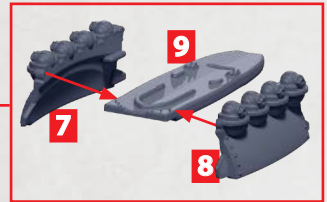

COMPLETED BUILD SHOWN WITH **STANDARD (18)** REAR DECK

HEAVY GUN TURRET

38-41

HEAVY ROCKET TURRET

44-45

HEAT LANCE TURRET

46-47

* ALL TURRETS ARE INTERCHANGEABLE

AUXILIA FAST CRUISER

PARTS CAN BE FOUND ON THE ITALIAN FRONTLINE SQUADRONS SPRUES

* ALL TURRETS ARE INTERCHANGEABLE

HEAVY GUN TURRET

HEAVY ROCKET TURRET

HEAT LANCE TURRET

PILUM MONITOR

PARTS CAN BE FOUND ON THE ITALIAN FRONTLINE SQUADRONS SPRUES

* ALL TURRETS ARE INTERCHANGEABLE

HEAVY
GUN
TURRET

38-41

HEAVY
ROCKET
TURRET

44-45

HEAT
LANCE
TURRET

46-47

CESTUS ZEBEK FRIGATE