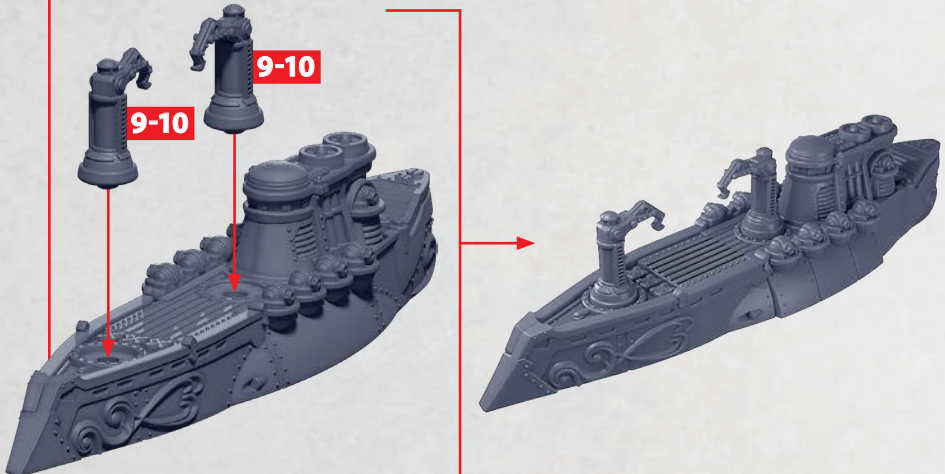

MINERVA ASSAULT CARRIER

PARTS CAN BE FOUND AS RESIN PARTS AND ON THE ITALIAN SUPPORT SQUARON SPRUES

R = RESIN

VULCAN REPAIR SHIP

PARTS CAN BE FOUND ON THE ITALIAN SUPPORT SQUARON SPRUES

SCORPIO ARTILLERY CRUISER

PARTS CAN BE FOUND ON THE ITALIAN SUPPORT SQUARON SPRUES

* ALL TURRETS ARE INTERCHANGEABLE

JUPITER SUPPORT CARRIER

PARTS CAN BE FOUND ON THE ITALIAN SUPPORT SQUARON SPRUES

GLADIUS STRIKE CRUISER

PARTS CAN BE FOUND ON THE ITALIAN FRONTLINE SQUADRONS SPRUES

COMPLETED BUILD SHOWN WITH
STANDARD (18) REAR DECK

HEAVY
GUN
TURRET

HEAVY
ROCKET
TURRET

HEAT
LANCE
TURRET

* ALL TURRETS ARE INTERCHANGEABLE

SPATHA ATTACK CRUISER

PARTS CAN BE FOUND ON THE ITALIAN FRONTLINE SQUADRONS SPRUES