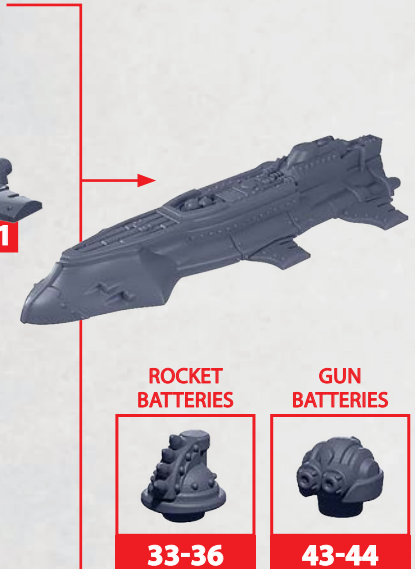

* ALL TURRETS ARE INTERCHANGEABLE

HEAVY
GUN
TURRET

38-41

HEAVY
ROCKET
TURRET

44-45

HEAT
LANCE
TURRET

46-47

CESTUS ZEBEK FRIGATE

PARTS CAN BE FOUND ON THE ITALIAN FRONTLINE SQUADRONS SPRUES

PUGIO DESTROYER

PARTS CAN BE FOUND ON THE ITALIAN SUPPORT SQUARON SPRUES

SAGITTA HUNTER SUBMARINE

PARTS CAN BE FOUND ON THE ITALIAN SUPPORT SQUARON SPRUES

* ALL TURRETS ARE INTERCHANGEABLE