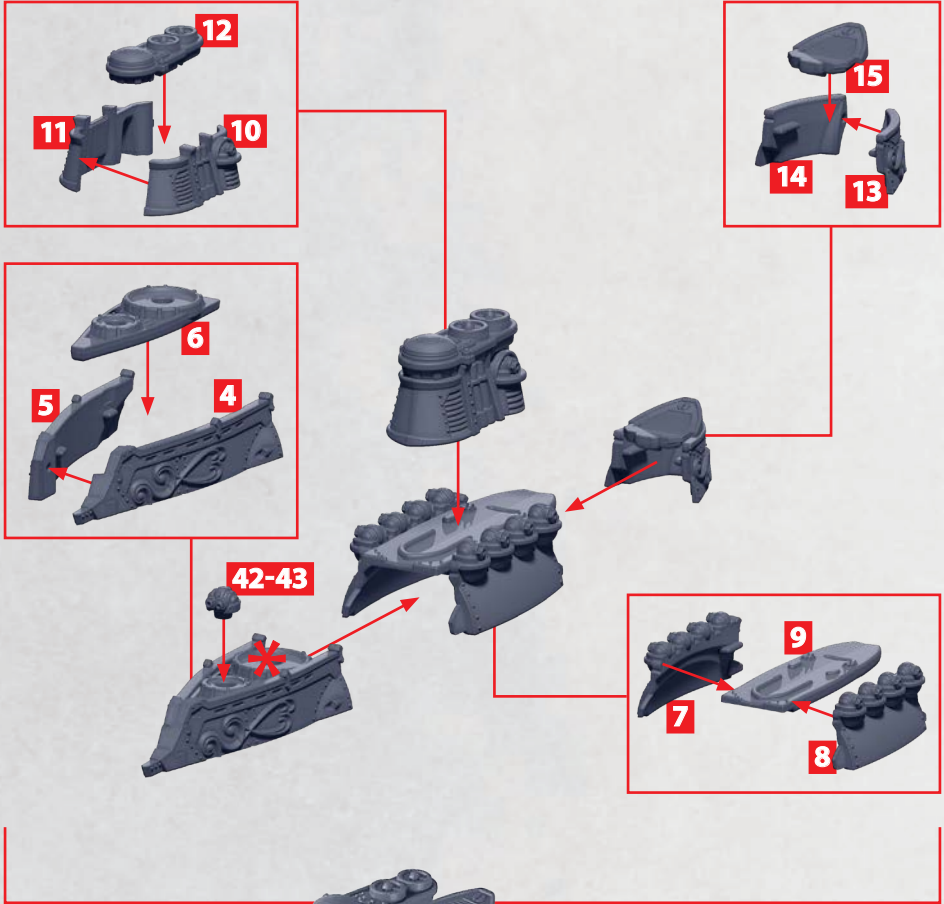

COMPLETED BUILD SHOWN WITH
STANDARD (18) REAR DECK

HEAVY
GUN
TURRET

HEAVY
ROCKET
TURRET

HEAT
LANCE
TURRET

* ALL TURRETS ARE INTERCHANGEABLE

SPATHA ATTACK CRUISER

PARTS CAN BE FOUND ON THE ITALIAN FRONTLINE SQUADRONS SPRUES

COMPLETED BUILD SHOWN WITH **STANDARD (18)** REAR DECK

HEAVY GUN TURRET

38-41

HEAVY ROCKET TURRET

44-45

HEAT LANCE TURRET

46-47

* ALL TURRETS ARE INTERCHANGEABLE

AUXILIA FAST CRUISER

PARTS CAN BE FOUND ON THE ITALIAN FRONTLINE SQUADRONS SPRUES

* ALL TURRETS ARE INTERCHANGEABLE

HEAVY GUN TURRET

HEAVY ROCKET TURRET

HEAT LANCE TURRET

PILUM MONITOR

PARTS CAN BE FOUND ON THE ITALIAN FRONTLINE SQUADRONS SPRUES