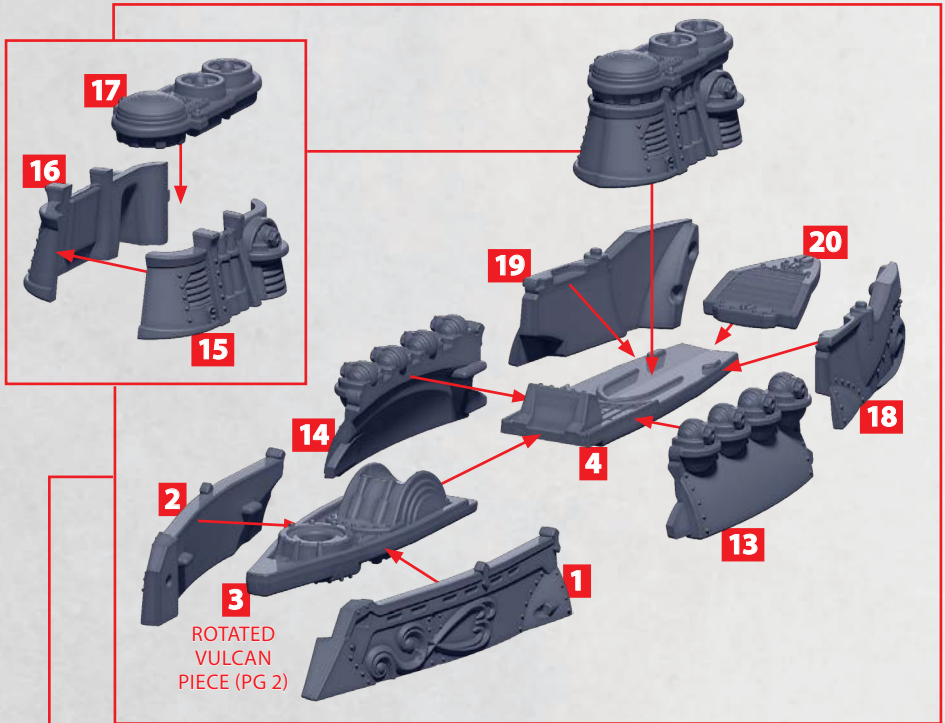

MINERVA ASSAULT CARRIER

PARTS CAN BE FOUND AS RESIN PARTS AND ON THE ITALIAN SUPPORT SQUARON SPRUES

R = RESIN

VULCAN REPAIR SHIP

PARTS CAN BE FOUND ON THE ITALIAN SUPPORT SQUARON SPRUES

SCORPIO ARTILLERY CRUISER

PARTS CAN BE FOUND ON THE ITALIAN SUPPORT SQUARON SPRUES

ROTATED VULCAN PIECE (PG 2)

ROCKET BATTERIES

33-36

GUN BATTERIES

43-44

* ALL TURRETS ARE INTERCHANGEABLE

JUPITER SUPPORT CARRIER

PARTS CAN BE FOUND ON THE ITALIAN SUPPORT SQUARON SPRUES

GLADIUS STRIKE CRUISER

PARTS CAN BE FOUND ON THE ITALIAN FRONTLINE SQUADRONS SPRUES

COMPLETED BUILD SHOWN WITH **STANDARD (18)** REAR DECK

HEAVY GUN TURRET

HEAVY ROCKET TURRET

HEAT LANCE TURRET

* ALL TURRETS ARE INTERCHANGEABLE

SPATHA ATTACK CRUISER

PARTS CAN BE FOUND ON THE ITALIAN FRONTLINE SQUADRONS SPRUES

COMPLETED BUILD SHOWN WITH
STANDARD (18) REAR DECK