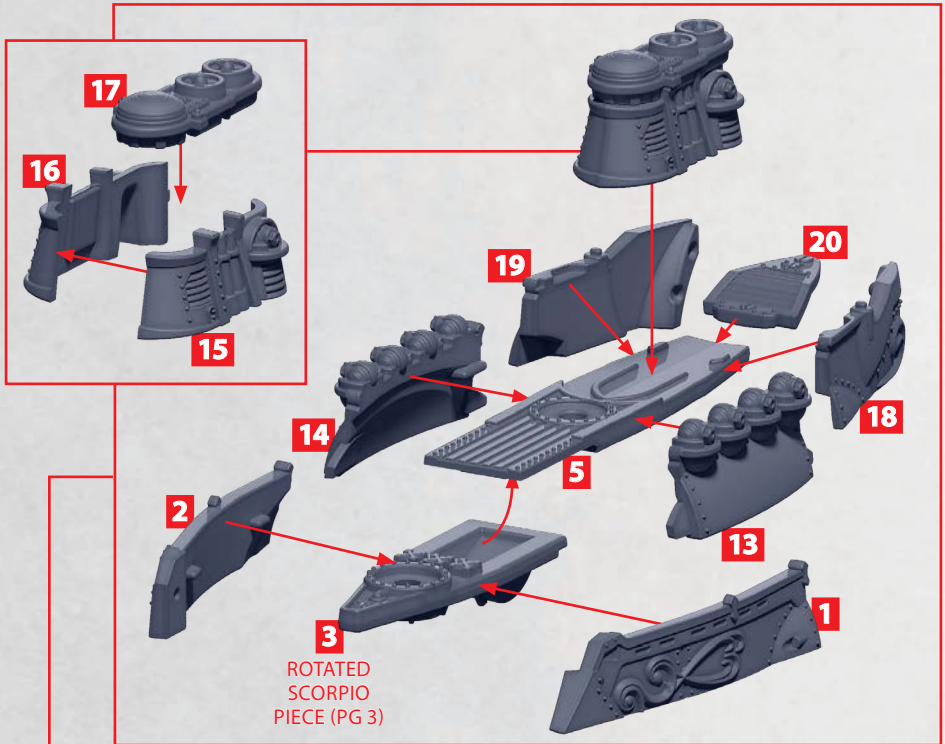

MINERVA ASSAULT CARRIER

PARTS CAN BE FOUND AS RESIN PARTS AND ON THE ITALIAN SUPPORT SQUARON SPRUES

R = RESIN

VULCAN REPAIR SHIP

PARTS CAN BE FOUND ON THE ITALIAN SUPPORT SQUARON SPRUES

SCORPIO ARTILLERY CRUISER

PARTS CAN BE FOUND ON THE ITALIAN SUPPORT SQUARON SPRUES

ROTATED VULCAN PIECE (PG 2)

ROCKET BATTERIES

33-36

GUN BATTERIES

43-44

* ALL TURRETS ARE INTERCHANGEABLE

JUPITER SUPPORT CARRIER

PARTS CAN BE FOUND ON THE ITALIAN SUPPORT SQUARON SPRUES

GLADIUS STRIKE CRUISER

PARTS CAN BE FOUND ON THE ITALIAN FRONTLINE SQUADRONS SPRUES

COMPLETED BUILD SHOWN WITH **STANDARD (18)** REAR DECK

HEAVY GUN TURRET

HEAVY ROCKET TURRET

HEAT LANCE TURRET

* ALL TURRETS ARE INTERCHANGEABLE

SPATHA ATTACK CRUISER

PARTS CAN BE FOUND ON THE ITALIAN FRONTLINE SQUADRONS SPRUES

COMPLETED BUILD SHOWN WITH
STANDARD (18) REAR DECK