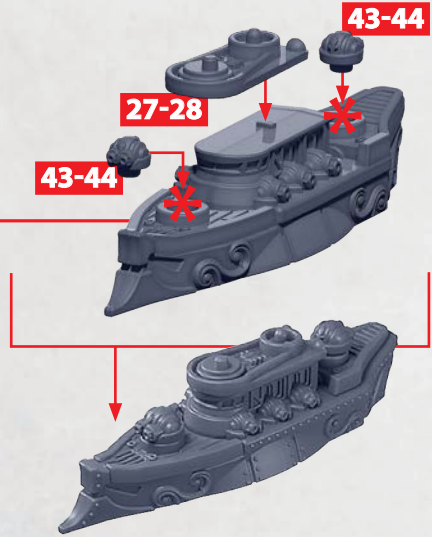

PARTS CAN BE FOUND ON THE ITALIAN FRONTLINE SQUADRONS SPRUES

* ALL TURRETS ARE INTERCHANGEABLE

| | | |
|---|--|---|
| <p>HEAVY GUN TURRET</p>  <p>38-41</p> | <p>HEAVY ROCKET TURRET</p>  <p>44-45</p> | <p>HEAT LANCE TURRET</p>  <p>46-47</p> |
|---|--|---|

PILUM MONITOR

PARTS CAN BE FOUND ON THE ITALIAN FRONTLINE SQUADRONS SPRUES

* ALL TURRETS ARE INTERCHANGEABLE

HEAVY GUN TURRET

38-41

HEAVY ROCKET TURRET

44-45

HEAT LANCE TURRET

46-47

CESTUS ZEBEK FRIGATE

PARTS CAN BE FOUND ON THE ITALIAN FRONTLINE SQUADRONS SPRUES

PUGIO DESTROYER

PARTS CAN BE FOUND ON THE ITALIAN SUPPORT SQUARON SPRUES

SAGITTA HUNTER SUBMARINE

PARTS CAN BE FOUND ON THE ITALIAN SUPPORT SQUARON SPRUES

ROCKET
BATTERIES

33-36

GUN
BATTERIES

43-44

* ALL TURRETS ARE INTERCHANGEABLE