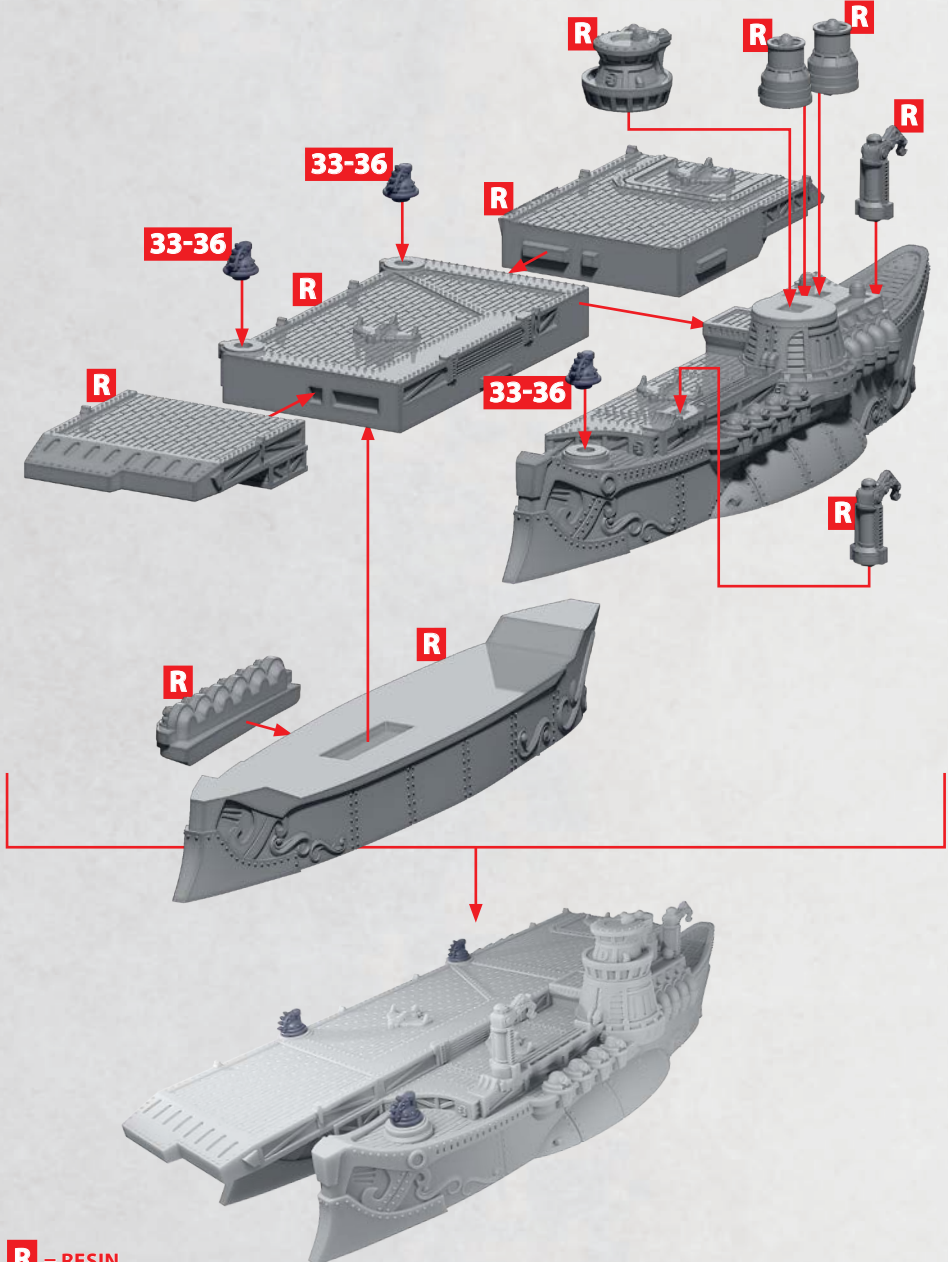

MINERVA ASSAULT CARRIER

PARTS CAN BE FOUND AS RESIN PARTS AND ON THE ITALIAN SUPPORT SQUARON SPRUES

R = RESIN

VULCAN REPAIR SHIP

PARTS CAN BE FOUND ON THE ITALIAN SUPPORT SQUARON SPRUES

SCORPIO ARTILLERY CRUISER

PARTS CAN BE FOUND ON THE ITALIAN SUPPORT SQUARON SPRUES

ROTATED VULCAN PIECE (PG 2)

ROCKET BATTERIES

33-36

GUN BATTERIES

43-44

* ALL TURRETS ARE INTERCHANGEABLE

JUPITER SUPPORT CARRIER

PARTS CAN BE FOUND ON THE ITALIAN SUPPORT SQUARON SPRUES

GLADIUS STRIKE CRUISER

PARTS CAN BE FOUND ON THE ITALIAN FRONTLINE SQUADRONS SPRUES

COMPLETED BUILD SHOWN WITH **STANDARD (18)** REAR DECK

HEAVY GUN TURRET

HEAVY ROCKET TURRET

HEAT LANCE TURRET

* ALL TURRETS ARE INTERCHANGEABLE

SPATHA ATTACK CRUISER

PARTS CAN BE FOUND ON THE ITALIAN FRONTLINE SQUADRONS SPRUES

COMPLETED BUILD SHOWN WITH
STANDARD (18) REAR DECK