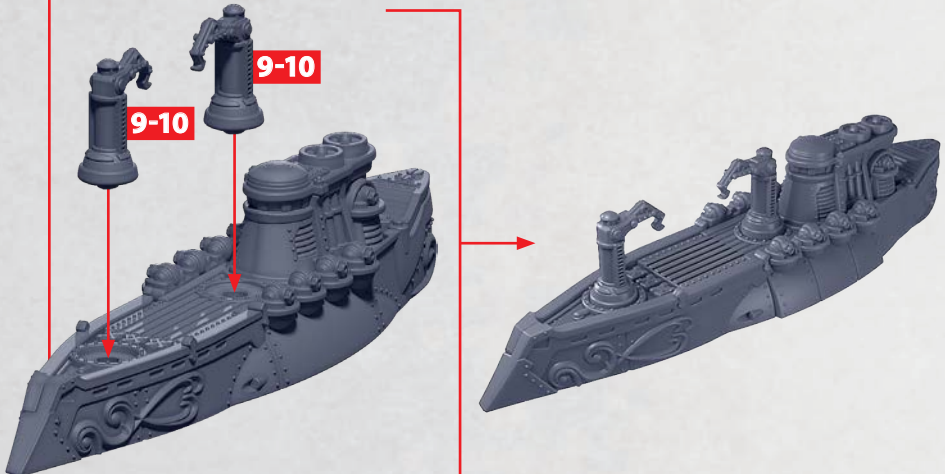

MINERVA ASSAULT CARRIER

PARTS CAN BE FOUND AS RESIN PARTS AND ON THE ITALIAN SUPPORT SQUARON SPRUES

R = RESIN

VULCAN REPAIR SHIP

PARTS CAN BE FOUND ON THE ITALIAN SUPPORT SQUARON SPRUES

SCORPIO ARTILLERY CRUISER

PARTS CAN BE FOUND ON THE ITALIAN SUPPORT SQUARON SPRUES

ROTATED VULCAN PIECE (PG 2)

ROCKET BATTERIES

33-36

GUN BATTERIES

43-44

* ALL TURRETS ARE INTERCHANGEABLE

JUPITER SUPPORT CARRIER

PARTS CAN BE FOUND ON THE ITALIAN SUPPORT SQUARON SPRUES

GLADIUS STRIKE CRUISER

PARTS CAN BE FOUND ON THE ITALIAN FRONTLINE SQUADRONS SPRUES

COMPLETED BUILD SHOWN WITH **STANDARD (18)** REAR DECK

HEAVY GUN TURRET