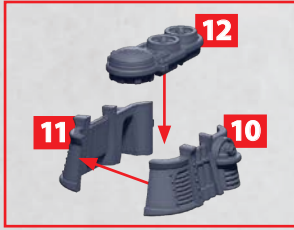

PARTS CAN BE FOUND ON THE ITALIAN SUPPORT SQUARON SPRUES

GLADIUS STRIKE CRUISER

PARTS CAN BE FOUND ON THE ITALIAN FRONTLINE SQUADRONS SPRUES

COMPLETED BUILD SHOWN WITH **STANDARD (18)** REAR DECK

HEAVY GUN TURRET

HEAVY ROCKET TURRET

HEAT LANCE TURRET

* ALL TURRETS ARE INTERCHANGEABLE

SPATHA ATTACK CRUISER

PARTS CAN BE FOUND ON THE ITALIAN FRONTLINE SQUADRONS SPRUES

COMPLETED BUILD SHOWN WITH
STANDARD (18) REAR DECK

HEAVY
GUN
TURRET

38-41

HEAVY
ROCKET
TURRET

44-45

HEAT
LANCE
TURRET

46-47

* ALL TURRETS ARE INTERCHANGEABLE

AUXULIA FAST CRUISER