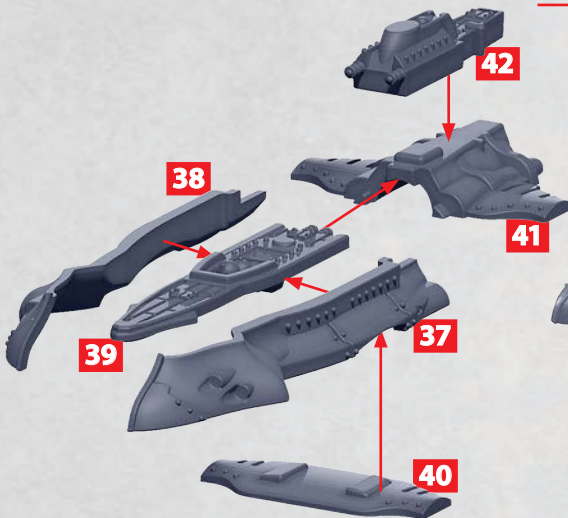

PARTS CAN BE FOUND ON THE ITALIAN FRONTLINE SQUADRONS SPRUES

* ALL TURRETS ARE INTERCHANGEABLE

| | | |
|---|--|---|
| <p>HEAVY GUN TURRET</p>  <p>38-41</p> | <p>HEAVY ROCKET TURRET</p>  <p>44-45</p> | <p>HEAT LANCE TURRET</p>  <p>46-47</p> |
|---|--|---|

PILUM MONITOR

PARTS CAN BE FOUND ON THE ITALIAN FRONTLINE SQUADRONS SPRUES

* ALL TURRETS ARE INTERCHANGEABLE

HEAVY GUN TURRET

38-41

HEAVY ROCKET TURRET

44-45

HEAT LANCE TURRET

46-47

CESTUS ZEBEK FRIGATE

PARTS CAN BE FOUND ON THE ITALIAN FRONTLINE SQUADRONS SPRUES

PUGIO DESTROYER

PARTS CAN BE FOUND ON THE ITALIAN SUPPORT SQUARON SPRUES

SAGITTA HUNTER SUBMARINE

PARTS CAN BE FOUND ON THE ITALIAN SUPPORT SQUARON SPRUES

ROCKET
BATTERIES

33-36

GUN
BATTERIES

43-44

* ALL TURRETS ARE INTERCHANGEABLE