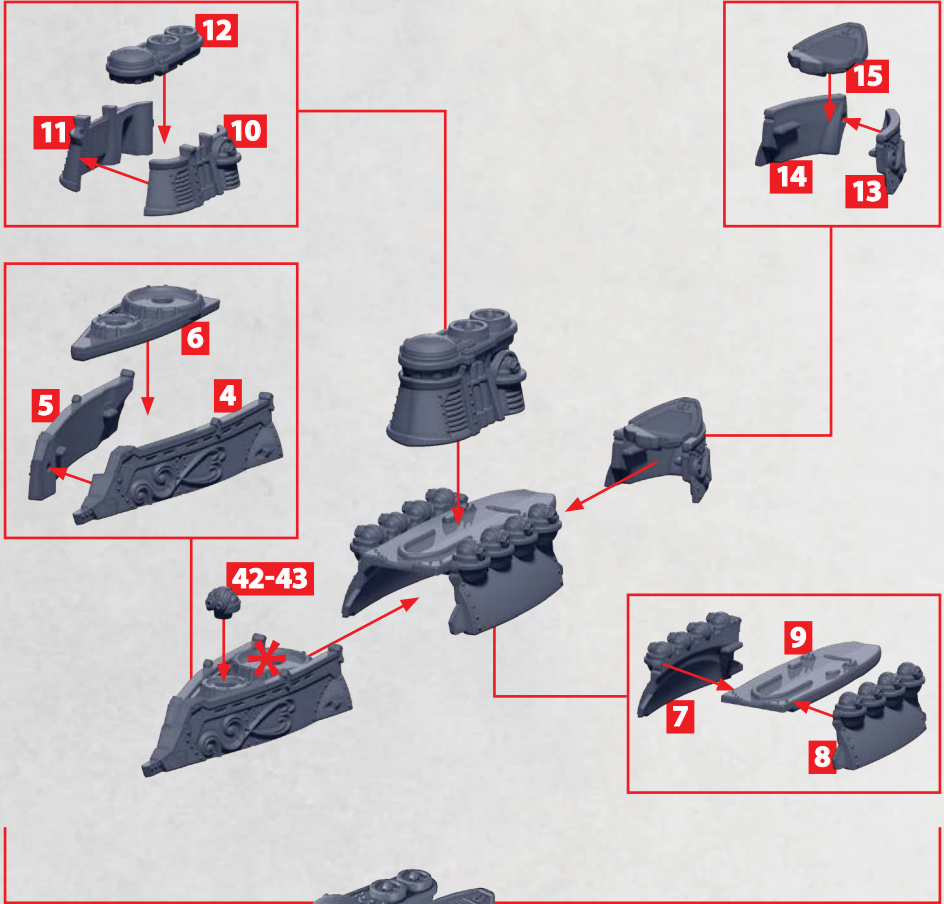

HEAVY ROCKET TURRET

HEAT LANCE TURRET

* ALL TURRETS ARE INTERCHANGEABLE

SPATHA ATTACK CRUISER

PARTS CAN BE FOUND ON THE ITALIAN FRONTLINE SQUADRONS SPRUES

COMPLETED BUILD SHOWN WITH
STANDARD (18) REAR DECK

HEAVY
GUN
TURRET

38-41

HEAVY
ROCKET
TURRET

44-45

HEAT
LANCE
TURRET

46-47

* ALL TURRETS ARE INTERCHANGEABLE

AUXULIA FAST CRUISER

PARTS CAN BE FOUND ON THE ITALIAN FRONTLINE SQUADRONS SPRUES

* ALL TURRETS ARE INTERCHANGEABLE

| | | |
|---|--|---|
| <p>HEAVY GUN TURRET</p>  <p>38-41</p> | <p>HEAVY ROCKET TURRET</p>  <p>44-45</p> | <p>HEAT LANCE TURRET</p>  <p>46-47</p> |
|---|--|---|