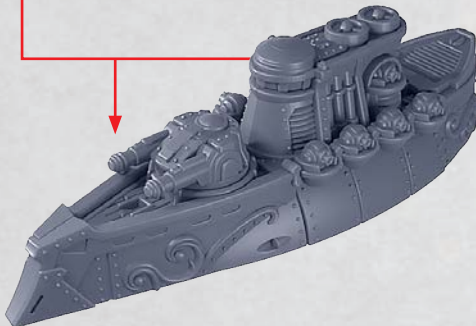

HEAVY ROCKET TURRET

HEAT LANCE TURRET

* ALL TURRETS ARE INTERCHANGEABLE

SPATHA ATTACK CRUISER

PARTS CAN BE FOUND ON THE ITALIAN FRONTLINE SQUADRONS SPRUES

COMPLETED BUILD SHOWN WITH
STANDARD (18) REAR DECK

HEAVY
GUN
TURRET

38-41

HEAVY
ROCKET
TURRET

44-45

HEAT
LANCE
TURRET

46-47

* ALL TURRETS ARE INTERCHANGEABLE

AUXULIA FAST CRUISER

PARTS CAN BE FOUND ON THE ITALIAN FRONTLINE SQUADRONS SPRUES

* ALL TURRETS ARE INTERCHANGEABLE

| | | |
|---|--|---|
| <p>HEAVY GUN TURRET</p>  <p>38-41</p> | <p>HEAVY ROCKET TURRET</p>  <p>44-45</p> | <p>HEAT LANCE TURRET</p>  <p>46-47</p> |
|---|--|---|

PILUM MONITOR

PARTS CAN BE FOUND ON THE ITALIAN FRONTLINE SQUADRONS SPRUES

* ALL TURRETS ARE INTERCHANGEABLE

HEAVY GUN TURRET

38-41

HEAVY ROCKET TURRET

44-45

HEAT LANCE TURRET