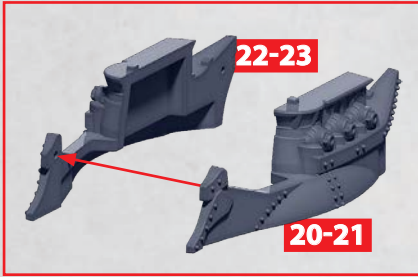

CESTUS ZEBEK FRIGATE

PARTS CAN BE FOUND ON THE ITALIAN FRONTLINE SQUADRONS SPRUES