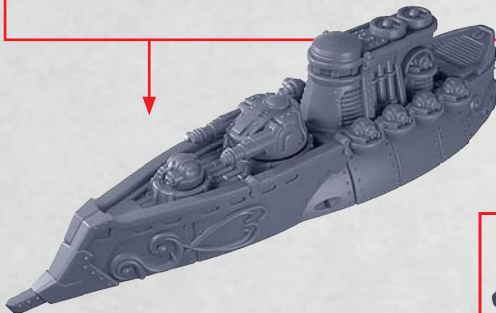

HEAVY ROCKET TURRET

HEAT LANCE TURRET

* ALL TURRETS ARE INTERCHANGEABLE

SPATHA ATTACK CRUISER

PARTS CAN BE FOUND ON THE ITALIAN FRONTLINE SQUADRONS SPRUES

COMPLETED BUILD SHOWN WITH
STANDARD (18) REAR DECK

HEAVY
GUN
TURRET

38-41

HEAVY
ROCKET
TURRET

44-45

HEAT
LANCE
TURRET

46-47

* ALL TURRETS ARE INTERCHANGEABLE

AUXULIA FAST CRUISER

PARTS CAN BE FOUND ON THE ITALIAN FRONTLINE SQUADRONS SPRUES

* ALL TURRETS ARE INTERCHANGEABLE

| | | |
|---|--|---|
| <p>HEAVY GUN TURRET</p>  <p>38-41</p> | <p>HEAVY ROCKET TURRET</p>  <p>44-45</p> | <p>HEAT LANCE TURRET</p>  <p>46-47</p> |
|---|--|---|