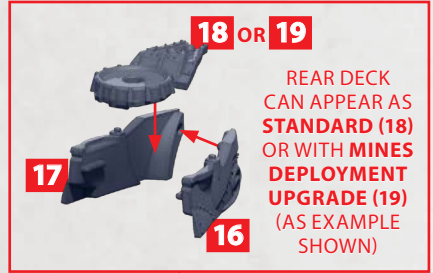

GLADIUS STRIKE CRUISER

PARTS CAN BE FOUND ON THE ITALIAN FRONTLINE SQUADRONS SPRUES

COMPLETED BUILD SHOWN WITH **STANDARD (18)** REAR DECK

HEAVY GUN TURRET

HEAVY ROCKET TURRET

HEAT LANCE TURRET

* ALL TURRETS ARE INTERCHANGEABLE