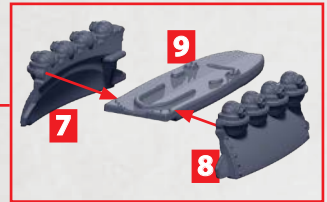

PARTS CAN BE FOUND ON THE ITALIAN SUPPORT SQUARON SPRUES

GLADIUS STRIKE CRUISER

PARTS CAN BE FOUND ON THE ITALIAN FRONTLINE SQUADRONS SPRUES

COMPLETED BUILD SHOWN WITH **STANDARD (18)** REAR DECK

HEAVY GUN TURRET

HEAVY ROCKET TURRET

HEAT LANCE TURRET

* ALL TURRETS ARE INTERCHANGEABLE

SPATHA ATTACK CRUISER

PARTS CAN BE FOUND ON THE ITALIAN FRONTLINE SQUADRONS SPRUES

COMPLETED BUILD SHOWN WITH
STANDARD (18) REAR DECK

HEAVY
GUN
TURRET

38-41

HEAVY
ROCKET
TURRET

44-45

HEAT
LANCE
TURRET

46-47

* ALL TURRETS ARE INTERCHANGEABLE

AUXULIA FAST CRUISER