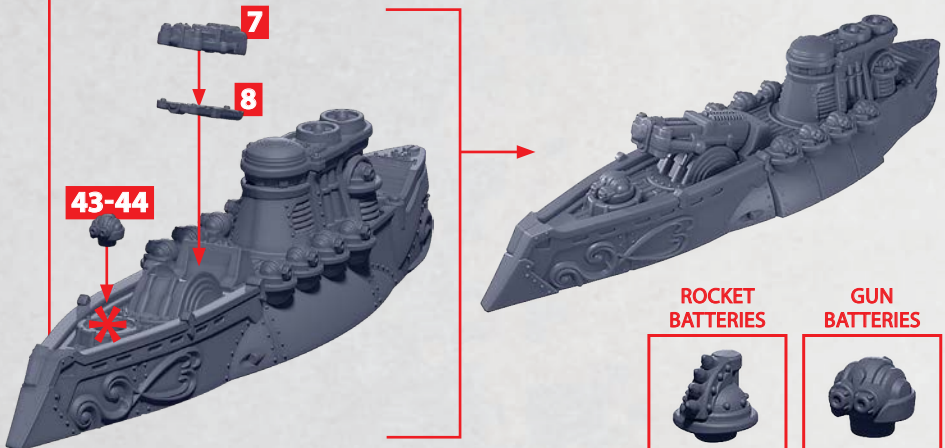

MINERVA ASSAULT CARRIER

PARTS CAN BE FOUND AS RESIN PARTS AND ON THE ITALIAN SUPPORT SQUARON SPRUES

R = RESIN

VULCAN REPAIR SHIP

PARTS CAN BE FOUND ON THE ITALIAN SUPPORT SQUARON SPRUES

SCORPIO ARTILLERY CRUISER

PARTS CAN BE FOUND ON THE ITALIAN SUPPORT SQUARON SPRUES

ROTATED VULCAN PIECE (PG 2)

ROCKET BATTERIES

33-36

GUN BATTERIES

43-44

* ALL TURRETS ARE INTERCHANGEABLE

JUPITER SUPPORT CARRIER

PARTS CAN BE FOUND ON THE ITALIAN SUPPORT SQUARON SPRUES

GLADIUS STRIKE CRUISER

PARTS CAN BE FOUND ON THE ITALIAN FRONTLINE SQUADRONS SPRUES

COMPLETED BUILD SHOWN WITH **STANDARD (18)** REAR DECK

HEAVY GUN TURRET

HEAVY ROCKET TURRET

HEAT LANCE TURRET

* ALL TURRETS ARE INTERCHANGEABLE

SPATHA ATTACK CRUISER

PARTS CAN BE FOUND ON THE ITALIAN FRONTLINE SQUADRONS SPRUES

COMPLETED BUILD SHOWN WITH
STANDARD (18) REAR DECK