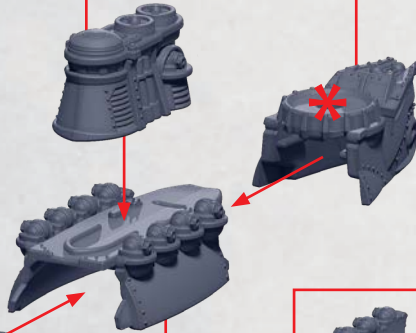

PARTS CAN BE FOUND ON THE ITALIAN SUPPORT SQUARON SPRUES

ROTATED VULCAN PIECE (PG 2)

ROCKET BATTERIES

33-36

GUN BATTERIES

43-44

* ALL TURRETS ARE INTERCHANGEABLE

JUPITER SUPPORT CARRIER

PARTS CAN BE FOUND ON THE ITALIAN SUPPORT SQUARON SPRUES

GLADIUS STRIKE CRUISER

PARTS CAN BE FOUND ON THE ITALIAN FRONTLINE SQUADRONS SPRUES

COMPLETED BUILD SHOWN WITH **STANDARD (18)** REAR DECK

HEAVY GUN TURRET

HEAVY ROCKET TURRET

HEAT LANCE TURRET

* ALL TURRETS ARE INTERCHANGEABLE

SPATHA ATTACK CRUISER

PARTS CAN BE FOUND ON THE ITALIAN FRONTLINE SQUADRONS SPRUES

COMPLETED BUILD SHOWN WITH
STANDARD (18) REAR DECK