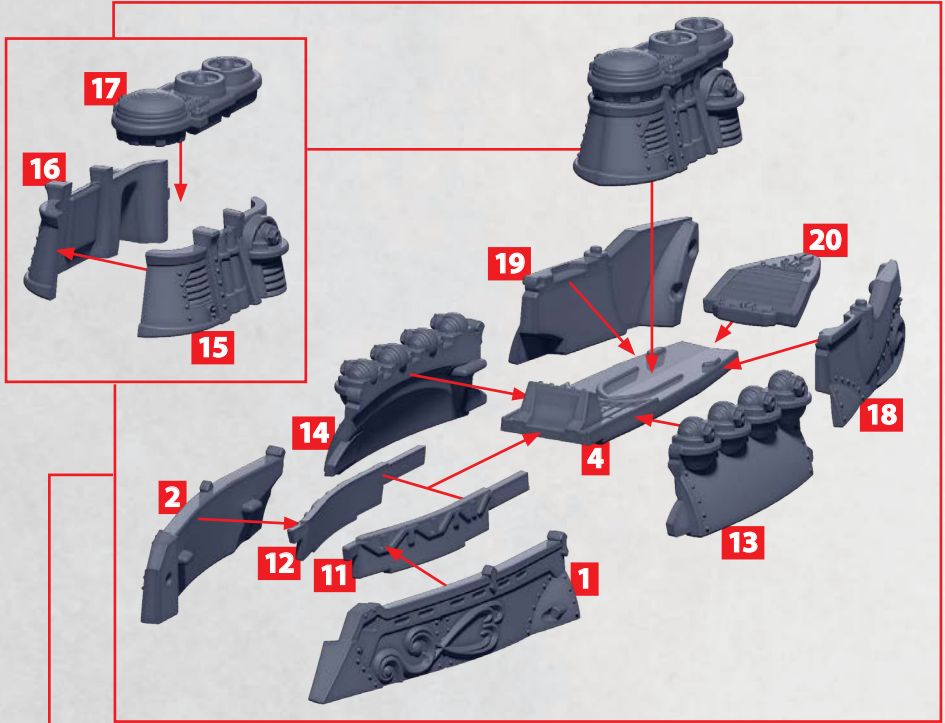

MINERVA ASSAULT CARRIER

PARTS CAN BE FOUND AS RESIN PARTS AND ON THE ITALIAN SUPPORT SQUARON SPRUES

R = RESIN

VULCAN REPAIR SHIP

PARTS CAN BE FOUND ON THE ITALIAN SUPPORT SQUARON SPRUES

SCORPIO ARTILLERY CRUISER

PARTS CAN BE FOUND ON THE ITALIAN SUPPORT SQUARON SPRUES

ROTATED VULCAN PIECE (PG 2)

ROCKET BATTERIES

33-36

GUN BATTERIES

43-44

* ALL TURRETS ARE INTERCHANGEABLE

JUPITER SUPPORT CARRIER

PARTS CAN BE FOUND ON THE ITALIAN SUPPORT SQUARON SPRUES

GLADIUS STRIKE CRUISER

PARTS CAN BE FOUND ON THE ITALIAN FRONTLINE SQUADRONS SPRUES

COMPLETED BUILD SHOWN WITH **STANDARD (18)** REAR DECK

HEAVY GUN TURRET

HEAVY ROCKET TURRET

HEAT LANCE TURRET

* ALL TURRETS ARE INTERCHANGEABLE

SPATHA ATTACK CRUISER

PARTS CAN BE FOUND ON THE ITALIAN FRONTLINE SQUADRONS SPRUES

COMPLETED BUILD SHOWN WITH
STANDARD (18) REAR DECK