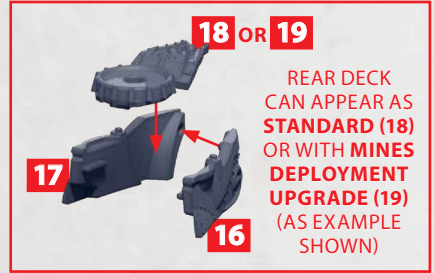

HEAVY ROCKET TURRET

HEAT LANCE TURRET

* ALL TURRETS ARE INTERCHANGEABLE

SPATHA ATTACK CRUISER

PARTS CAN BE FOUND ON THE ITALIAN FRONTLINE SQUADRONS SPRUES

COMPLETED BUILD SHOWN WITH
STANDARD (18) REAR DECK

HEAVY
GUN
TURRET

38-41

HEAVY
ROCKET
TURRET

44-45

HEAT
LANCE
TURRET

46-47

* ALL TURRETS ARE INTERCHANGEABLE

AUXULIA FAST CRUISER