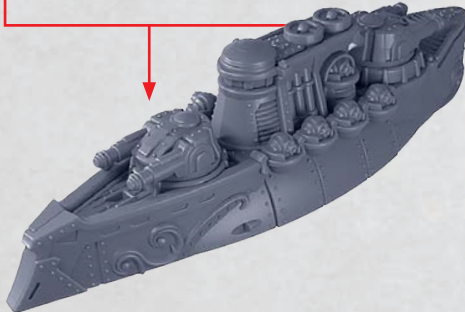

PARTS CAN BE FOUND ON THE ITALIAN SUPPORT SQUARON SPRUES

ROTATED VULCAN PIECE (PG 2)

ROCKET BATTERIES

33-36

GUN BATTERIES

43-44

* ALL TURRETS ARE INTERCHANGEABLE

JUPITER SUPPORT CARRIER

PARTS CAN BE FOUND ON THE ITALIAN SUPPORT SQUARON SPRUES

GLADIUS STRIKE CRUISER

PARTS CAN BE FOUND ON THE ITALIAN FRONTLINE SQUADRONS SPRUES

COMPLETED BUILD SHOWN WITH **STANDARD (18)** REAR DECK

HEAVY GUN TURRET

HEAVY ROCKET TURRET

HEAT LANCE TURRET

* ALL TURRETS ARE INTERCHANGEABLE

SPATHA ATTACK CRUISER

PARTS CAN BE FOUND ON THE ITALIAN FRONTLINE SQUADRONS SPRUES

COMPLETED BUILD SHOWN WITH
STANDARD (18) REAR DECK