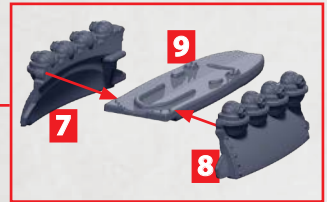

PARTS CAN BE FOUND ON THE ITALIAN SUPPORT SQUARON SPRUES

ROTATED VULCAN PIECE (PG 2)

ROCKET BATTERIES

33-36

GUN BATTERIES

43-44

* ALL TURRETS ARE INTERCHANGEABLE

JUPITER SUPPORT CARRIER

PARTS CAN BE FOUND ON THE ITALIAN SUPPORT SQUARON SPRUES

GLADIUS STRIKE CRUISER

PARTS CAN BE FOUND ON THE ITALIAN FRONTLINE SQUADRONS SPRUES

COMPLETED BUILD SHOWN WITH **STANDARD (18)** REAR DECK

HEAVY GUN TURRET

HEAVY ROCKET TURRET

HEAT LANCE TURRET

* ALL TURRETS ARE INTERCHANGEABLE

SPATHA ATTACK CRUISER

PARTS CAN BE FOUND ON THE ITALIAN FRONTLINE SQUADRONS SPRUES

COMPLETED BUILD SHOWN WITH
STANDARD (18) REAR DECK