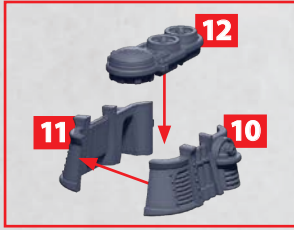

PARTS CAN BE FOUND ON THE ITALIAN SUPPORT SQUARON SPRUES

ROTATED VULCAN PIECE (PG 2)

ROCKET BATTERIES

33-36

GUN BATTERIES

43-44

* ALL TURRETS ARE INTERCHANGEABLE

JUPITER SUPPORT CARRIER

PARTS CAN BE FOUND ON THE ITALIAN SUPPORT SQUARON SPRUES

GLADIUS STRIKE CRUISER

PARTS CAN BE FOUND ON THE ITALIAN FRONTLINE SQUADRONS SPRUES

COMPLETED BUILD SHOWN WITH **STANDARD (18)** REAR DECK

HEAVY GUN TURRET