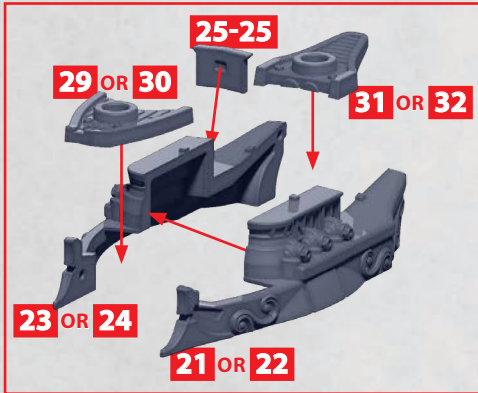

PILUM MONITOR

PARTS CAN BE FOUND ON THE ITALIAN FRONTLINE SQUADRONS SPRUES

* ALL TURRETS ARE INTERCHANGEABLE

HEAVY GUN TURRET

38-41

HEAVY ROCKET TURRET

44-45

HEAT LANCE TURRET

46-47

CESTUS ZEBEK FRIGATE

PARTS CAN BE FOUND ON THE ITALIAN FRONTLINE SQUADRONS SPRUES

PUGIO DESTROYER

PARTS CAN BE FOUND ON THE ITALIAN SUPPORT SQUARON SPRUES

SAGITTA HUNTER SUBMARINE

PARTS CAN BE FOUND ON THE ITALIAN SUPPORT SQUARON SPRUES

ROCKET
BATTERIES

33-36

GUN
BATTERIES

43-44

* ALL TURRETS ARE INTERCHANGEABLE