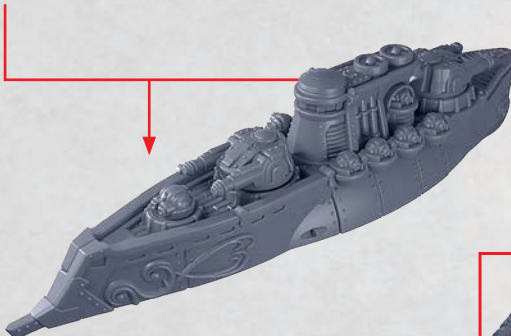

PARTS CAN BE FOUND ON THE ITALIAN SUPPORT SQUARON SPRUES

GLADIUS STRIKE CRUISER

PARTS CAN BE FOUND ON THE ITALIAN FRONTLINE SQUADRONS SPRUES

COMPLETED BUILD SHOWN WITH **STANDARD (18)** REAR DECK

HEAVY GUN TURRET

HEAVY ROCKET TURRET

HEAT LANCE TURRET

* ALL TURRETS ARE INTERCHANGEABLE

SPATHA ATTACK CRUISER

PARTS CAN BE FOUND ON THE ITALIAN FRONTLINE SQUADRONS SPRUES

COMPLETED BUILD SHOWN WITH
STANDARD (18) REAR DECK

HEAVY
GUN
TURRET

38-41

HEAVY
ROCKET
TURRET

44-45

HEAT
LANCE
TURRET

46-47

* ALL TURRETS ARE INTERCHANGEABLE

AUXULIA FAST CRUISER