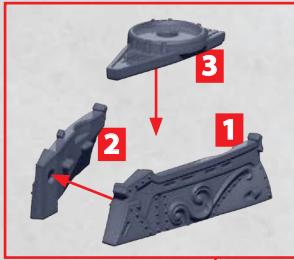

PARTS CAN BE FOUND ON THE ITALIAN SUPPORT SQUARON SPRUES

ROTATED VULCAN PIECE (PG 2)

ROCKET BATTERIES

33-36

GUN BATTERIES

43-44

* ALL TURRETS ARE INTERCHANGEABLE

JUPITER SUPPORT CARRIER

PARTS CAN BE FOUND ON THE ITALIAN SUPPORT SQUARON SPRUES

GLADIUS STRIKE CRUISER

PARTS CAN BE FOUND ON THE ITALIAN FRONTLINE SQUADRONS SPRUES

COMPLETED BUILD SHOWN WITH **STANDARD (18)** REAR DECK

HEAVY GUN TURRET

HEAVY ROCKET TURRET

HEAT LANCE TURRET

* ALL TURRETS ARE INTERCHANGEABLE

SPATHA ATTACK CRUISER

PARTS CAN BE FOUND ON THE ITALIAN FRONTLINE SQUADRONS SPRUES

COMPLETED BUILD SHOWN WITH
STANDARD (18) REAR DECK