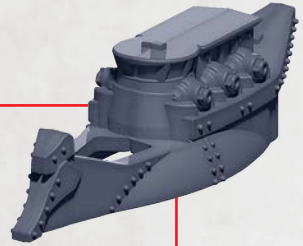

CESTUS ZEBEK FRIGATE

PARTS CAN BE FOUND ON THE ITALIAN FRONTLINE SQUADRONS SPRUES