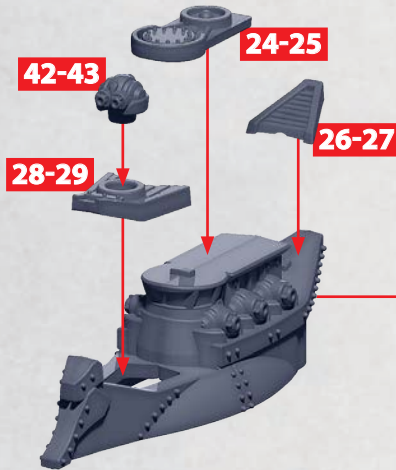

CESTUS ZEBEK FRIGATE

PARTS CAN BE FOUND ON THE ITALIAN FRONTLINE SQUADRONS SPRUES