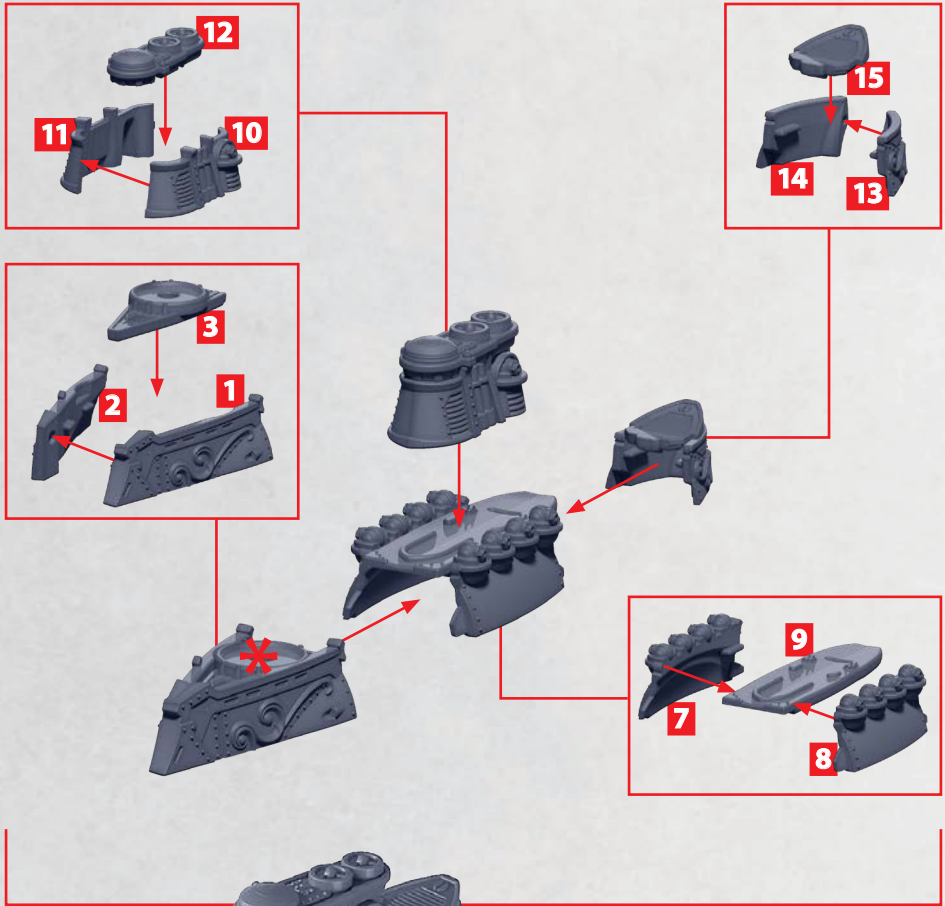

HEAVY
GUN
TURRET

38-41

HEAVY
ROCKET
TURRET

44-45

HEAT
LANCE
TURRET

46-47

* ALL TURRETS ARE INTERCHANGEABLE

AUXULIA FAST CRUISER

PARTS CAN BE FOUND ON THE ITALIAN FRONTLINE SQUADRONS SPRUES

* ALL TURRETS ARE INTERCHANGEABLE

| | | |
|---|--|---|
| <p>HEAVY GUN TURRET</p>  <p>38-41</p> | <p>HEAVY ROCKET TURRET</p>  <p>44-45</p> | <p>HEAT LANCE TURRET</p>  <p>46-47</p> |
|---|--|---|

PILUM MONITOR

PARTS CAN BE FOUND ON THE ITALIAN FRONTLINE SQUADRONS SPRUES

* ALL TURRETS ARE INTERCHANGEABLE

HEAVY GUN TURRET

38-41

HEAVY ROCKET TURRET

44-45

HEAT LANCE TURRET