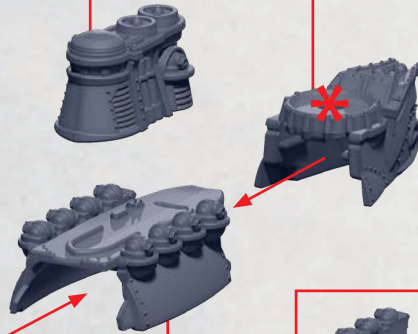

PARTS CAN BE FOUND ON THE ITALIAN SUPPORT SQUARON SPRUES

GLADIUS STRIKE CRUISER

PARTS CAN BE FOUND ON THE ITALIAN FRONTLINE SQUADRONS SPRUES

COMPLETED BUILD SHOWN WITH **STANDARD (18)** REAR DECK

HEAVY GUN TURRET

HEAVY ROCKET TURRET

HEAT LANCE TURRET

* ALL TURRETS ARE INTERCHANGEABLE

SPATHA ATTACK CRUISER

PARTS CAN BE FOUND ON THE ITALIAN FRONTLINE SQUADRONS SPRUES

COMPLETED BUILD SHOWN WITH
STANDARD (18) REAR DECK

HEAVY
GUN
TURRET

38-41

HEAVY
ROCKET
TURRET

44-45

HEAT
LANCE
TURRET

46-47

* ALL TURRETS ARE INTERCHANGEABLE

AUXULIA FAST CRUISER

PARTS CAN BE FOUND ON THE ITALIAN FRONTLINE SQUADRONS SPRUES

* ALL TURRETS ARE INTERCHANGEABLE

| | | |
|---|--|---|
| <p>HEAVY GUN TURRET</p>  <p>38-41</p> | <p>HEAVY ROCKET TURRET</p>  <p>44-45</p> | <p>HEAT LANCE TURRET</p>  <p>46-47</p> |
|---|--|---|