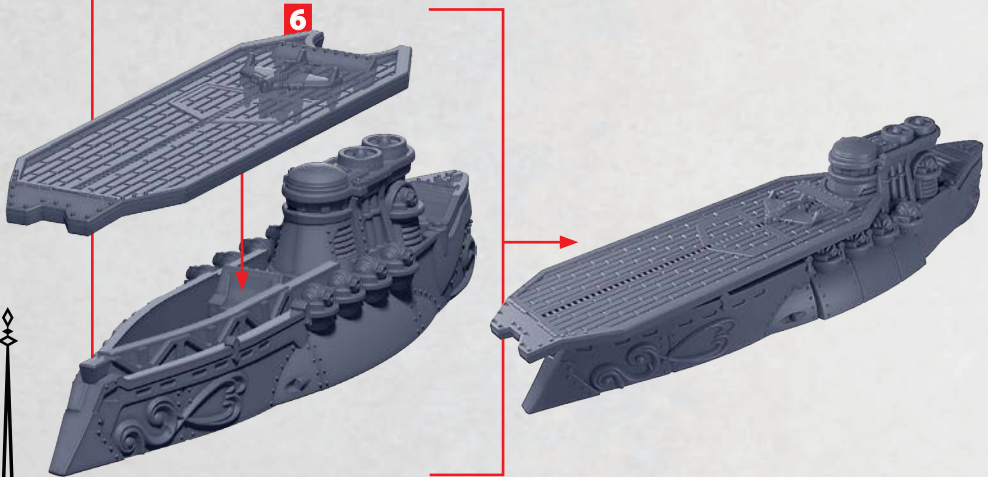

PARTS CAN BE FOUND ON THE ITALIAN SUPPORT SQUARON SPRUES

ROTATED VULCAN PIECE (PG 2)

ROCKET BATTERIES

33-36

GUN BATTERIES

43-44

* ALL TURRETS ARE INTERCHANGEABLE

JUPITER SUPPORT CARRIER

PARTS CAN BE FOUND ON THE ITALIAN SUPPORT SQUARON SPRUES

GLADIUS STRIKE CRUISER

PARTS CAN BE FOUND ON THE ITALIAN FRONTLINE SQUADRONS SPRUES

COMPLETED BUILD SHOWN WITH **STANDARD (18)** REAR DECK

HEAVY GUN TURRET

HEAVY ROCKET TURRET

HEAT LANCE TURRET

* ALL TURRETS ARE INTERCHANGEABLE

SPATHA ATTACK CRUISER

PARTS CAN BE FOUND ON THE ITALIAN FRONTLINE SQUADRONS SPRUES

COMPLETED BUILD SHOWN WITH
STANDARD (18) REAR DECK