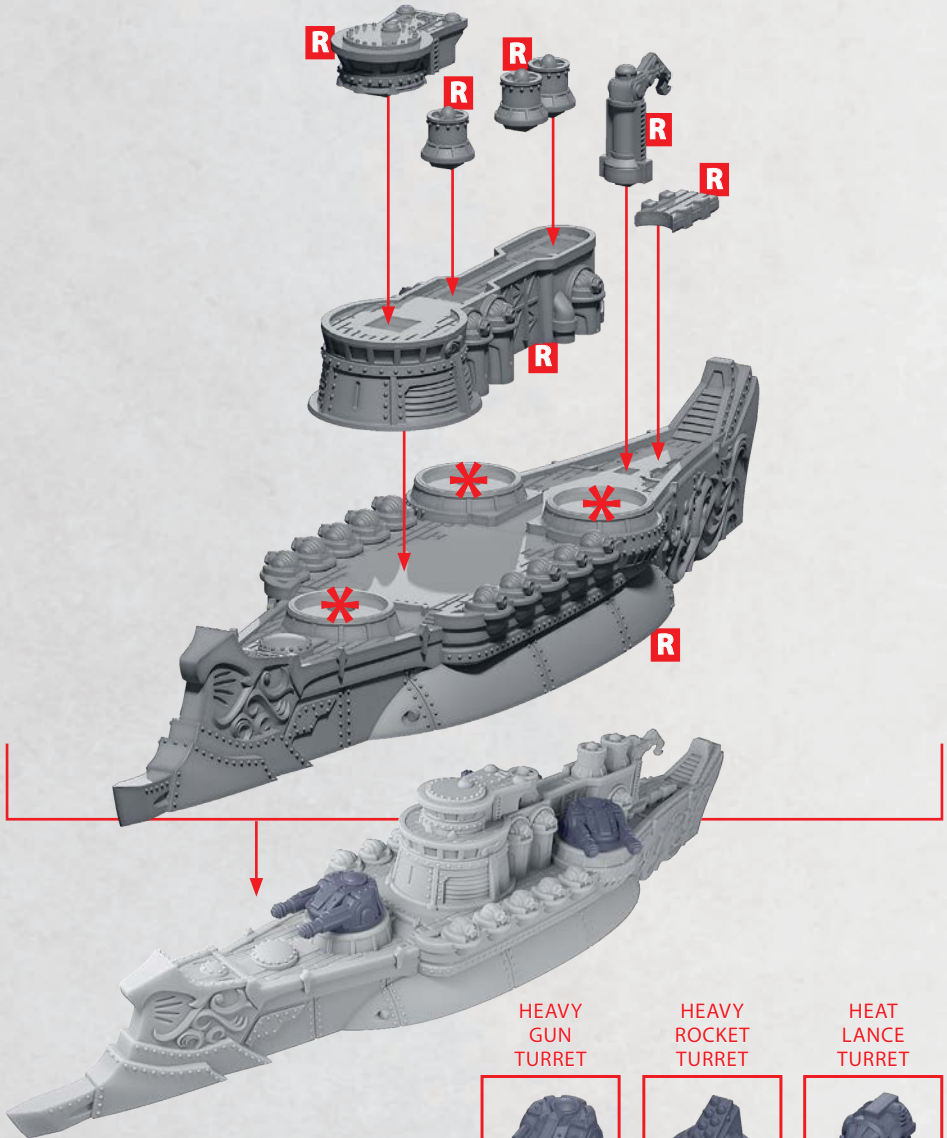

# MARS HEAVY BATTLESHIP

PARTS CAN BE FOUND AS RESIN AND ON THE ITALIAN FRONTLINE SQUADRONS SPRUES

**R** = RESIN

\* ALL TURRETS ARE  
INTERCHANGEABLE

HEAVY  
GUN  
TURRET

**38-41**

HEAVY  
ROCKET  
TURRET

**44-45**

HEAT  
LANCE  
TURRET

**46-47**

# GLADIUS STRIKE CRUISER

PARTS CAN BE FOUND ON THE ITALIAN FRONTLINE SQUADRONS SPRUES

COMPLETED BUILD SHOWN WITH  
STANDARD (18) REAR DECK

\* ALL TURRETS ARE INTERCHANGEABLE

# SPATHA ATTACK CRUISER

PARTS CAN BE FOUND ON THE ITALIAN FRONTLINE SQUADRONS SPRUES

COMPLETED BUILD SHOWN WITH  
STANDARD (18) REAR DECK

HEAVY  
GUN  
TURRET

38-41

HEAVY  
ROCKET  
TURRET

44-45

HEAT  
LANCE  
TURRET