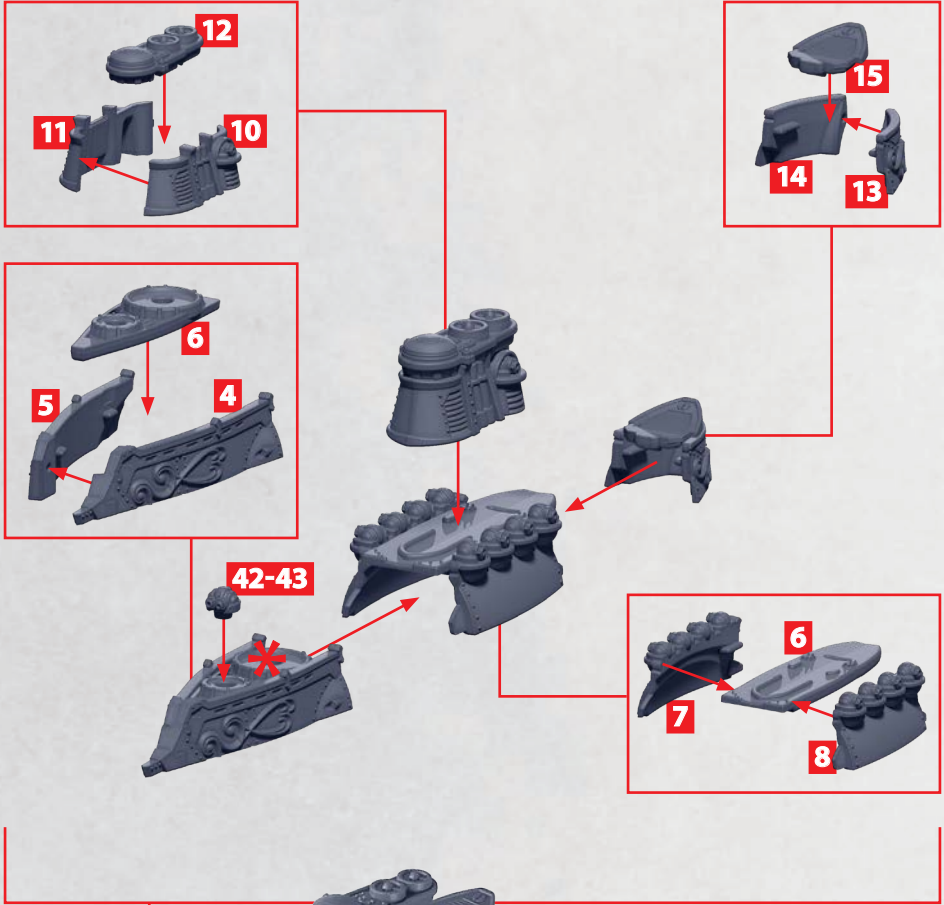

# GLADIUS STRIKE CRUISER

PARTS CAN BE FOUND ON THE ITALIAN FRONTLINE SQUADRONS SPRUES

COMPLETED BUILD SHOWN WITH  
STANDARD (18) REAR DECK

\* ALL TURRETS ARE INTERCHANGEABLE

# SPATHA ATTACK CRUISER

PARTS CAN BE FOUND ON THE ITALIAN FRONTLINE SQUADRONS SPRUES

COMPLETED BUILD SHOWN WITH  
STANDARD (18) REAR DECK

HEAVY  
GUN  
TURRET

38-41

HEAVY  
ROCKET  
TURRET

44-45

HEAT  
LANCE  
TURRET

46-47

\* ALL TURRETS ARE INTERCHANGEABLE

# AUXULIA FAST CRUISER

PARTS CAN BE FOUND ON THE ITALIAN FRONTLINE SQUADRONS SPRUES

\* ALL TURRETS ARE INTERCHANGEABLE

<p>HEAVY GUN TURRET</p>  <p><b>38-41</b></p>	<p>HEAVY ROCKET TURRET</p>  <p><b>44-45</b></p>	<p>HEAT LANCE TURRET</p>  <p><b>46-47</b></p>
---	--	---