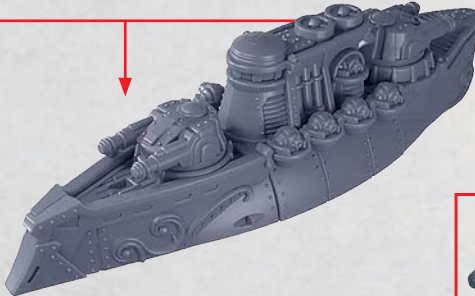

GLADIUS STRIKE CRUISER

PARTS CAN BE FOUND ON THE ITALIAN FRONTLINE SQUADRONS SPRUES

COMPLETED BUILD SHOWN WITH
STANDARD (18) REAR DECK

* ALL TURRETS ARE INTERCHANGEABLE