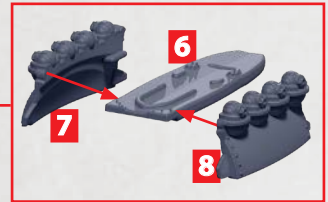

GLADIUS STRIKE CRUISER

PARTS CAN BE FOUND ON THE ITALIAN FRONTLINE SQUADRONS SPRUES

COMPLETED BUILD SHOWN WITH
STANDARD (18) REAR DECK

* ALL TURRETS ARE INTERCHANGEABLE