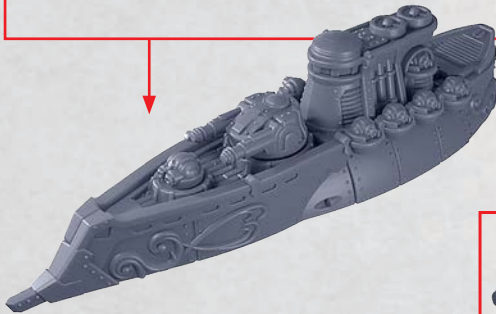

AUXULIA FAST CRUISER

PARTS CAN BE FOUND ON THE ITALIAN FRONTLINE SQUADRONS SPRUES

* ALL TURRETS ARE INTERCHANGEABLE

HEAVY GUN TURRET 38-41	HEAVY ROCKET TURRET 44-45	HEAT LANCE TURRET 46-47