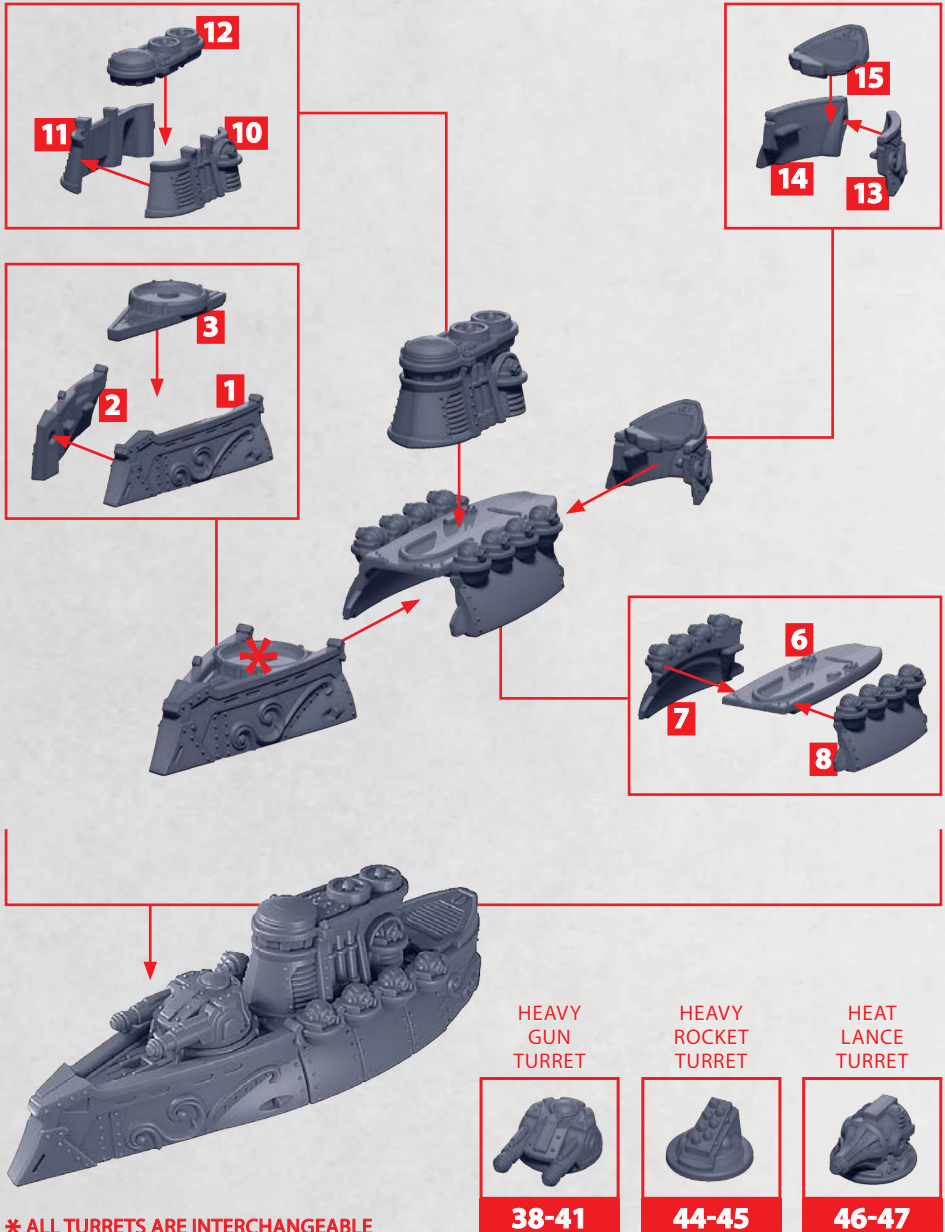

46-47

\* ALL TURRETS ARE INTERCHANGEABLE

# AUXULIA FAST CRUISER

PARTS CAN BE FOUND ON THE ITALIAN FRONTLINE SQUADRONS SPRUES

\* ALL TURRETS ARE INTERCHANGEABLE

<p>HEAVY GUN TURRET</p>  <p><b>38-41</b></p>	<p>HEAVY ROCKET TURRET</p>  <p><b>44-45</b></p>	<p>HEAT LANCE TURRET</p>  <p><b>46-47</b></p>
---	--	---

# PILUM MONITOR

PARTS CAN BE FOUND ON THE ITALIAN FRONTLINE SQUADRONS SPRUES

\* ALL TURRETS ARE INTERCHANGEABLE

HEAVY  
GUN  
TURRET

38-41

HEAVY  
ROCKET  
TURRET

44-45

HEAT  
LANCE  
TURRET