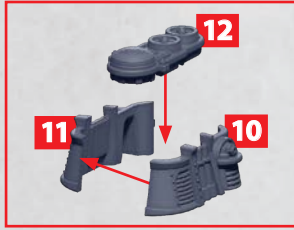

GLADIUS STRIKE CRUISER

PARTS CAN BE FOUND ON THE ITALIAN FRONTLINE SQUADRONS SPRUES

COMPLETED BUILD SHOWN WITH
STANDARD (18) REAR DECK

* ALL TURRETS ARE INTERCHANGEABLE