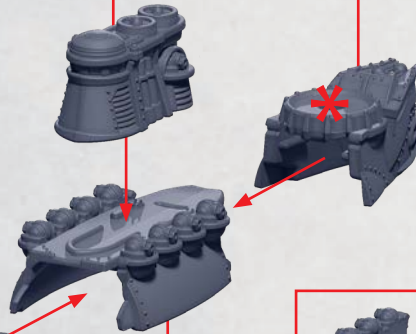

# MARS HEAVY BATTLESHIP

PARTS CAN BE FOUND AS RESIN AND ON THE ITALIAN FRONTLINE SQUADRONS SPRUES

**R** = RESIN

\* ALL TURRETS ARE  
INTERCHANGEABLE

HEAVY  
GUN  
TURRET

**38-41**

HEAVY  
ROCKET  
TURRET

**44-45**

# GLADIUS STRIKE CRUISER

PARTS CAN BE FOUND ON THE ITALIAN FRONTLINE SQUADRONS SPRUES

COMPLETED BUILD SHOWN WITH  
STANDARD (18) REAR DECK

\* ALL TURRETS ARE INTERCHANGEABLE

# SPATHA ATTACK CRUISER

PARTS CAN BE FOUND ON THE ITALIAN FRONTLINE SQUADRONS SPRUES

COMPLETED BUILD SHOWN WITH  
STANDARD (18) REAR DECK

HEAVY  
GUN  
TURRET

38-41

HEAVY  
ROCKET  
TURRET

44-45

HEAT  
LANCE  
TURRET