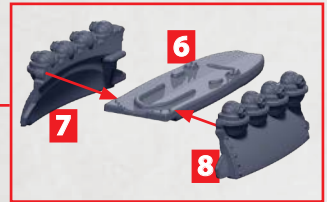

# GLADIUS STRIKE CRUISER

PARTS CAN BE FOUND ON THE ITALIAN FRONTLINE SQUADRONS SPRUES

COMPLETED BUILD SHOWN WITH  
STANDARD (18) REAR DECK

\* ALL TURRETS ARE INTERCHANGEABLE

# SPATHA ATTACK CRUISER

PARTS CAN BE FOUND ON THE ITALIAN FRONTLINE SQUADRONS SPRUES

COMPLETED BUILD SHOWN WITH  
STANDARD (18) REAR DECK

HEAVY  
GUN  
TURRET

38-41

HEAVY  
ROCKET  
TURRET

44-45

HEAT  
LANCE  
TURRET