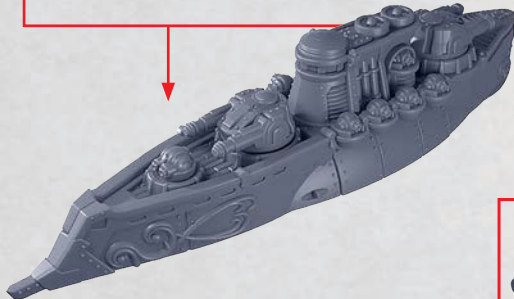

# GLADIUS STRIKE CRUISER

PARTS CAN BE FOUND ON THE ITALIAN FRONTLINE SQUADRONS SPRUES

COMPLETED BUILD SHOWN WITH  
STANDARD (18) REAR DECK

\* ALL TURRETS ARE INTERCHANGEABLE

# SPATHA ATTACK CRUISER

PARTS CAN BE FOUND ON THE ITALIAN FRONTLINE SQUADRONS SPRUES

COMPLETED BUILD SHOWN WITH  
STANDARD (18) REAR DECK

HEAVY  
GUN  
TURRET

38-41

HEAVY  
ROCKET  
TURRET

44-45

HEAT  
LANCE  
TURRET