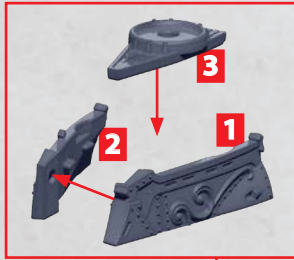

GLADIUS STRIKE CRUISER

PARTS CAN BE FOUND ON THE ITALIAN FRONTLINE SQUADRONS SPRUES

COMPLETED BUILD SHOWN WITH
STANDARD (18) REAR DECK

* ALL TURRETS ARE INTERCHANGEABLE