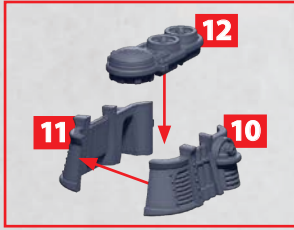

# GLADIUS STRIKE CRUISER

PARTS CAN BE FOUND ON THE ITALIAN FRONTLINE SQUADRONS SPRUES

COMPLETED BUILD SHOWN WITH  
STANDARD (18) REAR DECK

\* ALL TURRETS ARE INTERCHANGEABLE

# SPATHA ATTACK CRUISER

PARTS CAN BE FOUND ON THE ITALIAN FRONTLINE SQUADRONS SPRUES

COMPLETED BUILD SHOWN WITH  
STANDARD (18) REAR DECK

HEAVY  
GUN  
TURRET

38-41

HEAVY  
ROCKET  
TURRET

44-45

HEAT  
LANCE  
TURRET