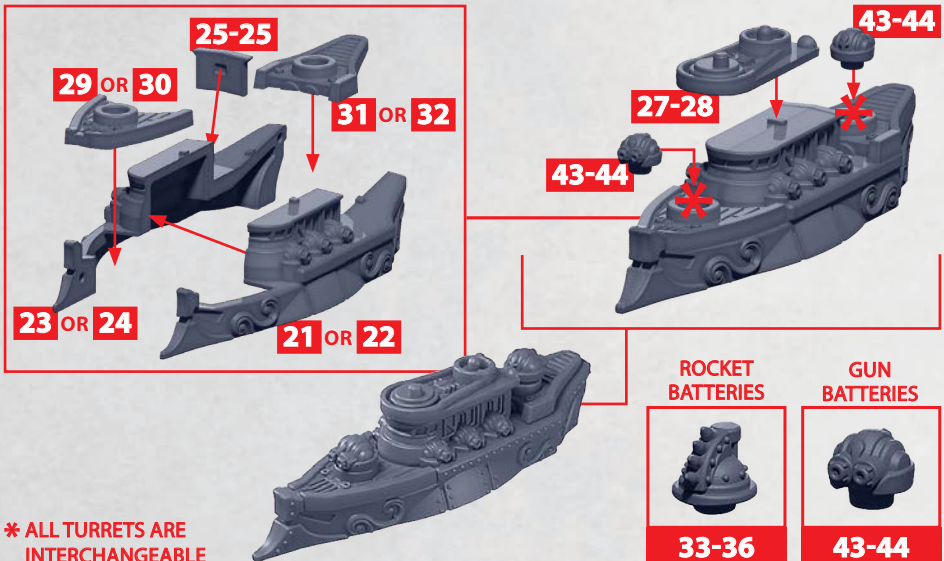

PARTS CAN BE FOUND ON THE ITALIAN SUPPORT SQUARON SPRUES

SAGITTA HUNTER SUBMARINE

PARTS CAN BE FOUND ON THE ITALIAN SUPPORT SQUARON SPRUES

PUGIO DESTROYER

PARTS CAN BE FOUND ON THE ITALIAN SUPPORT SQUARON SPRUES

* ALL TURRETS ARE
INTERCHANGEABLE