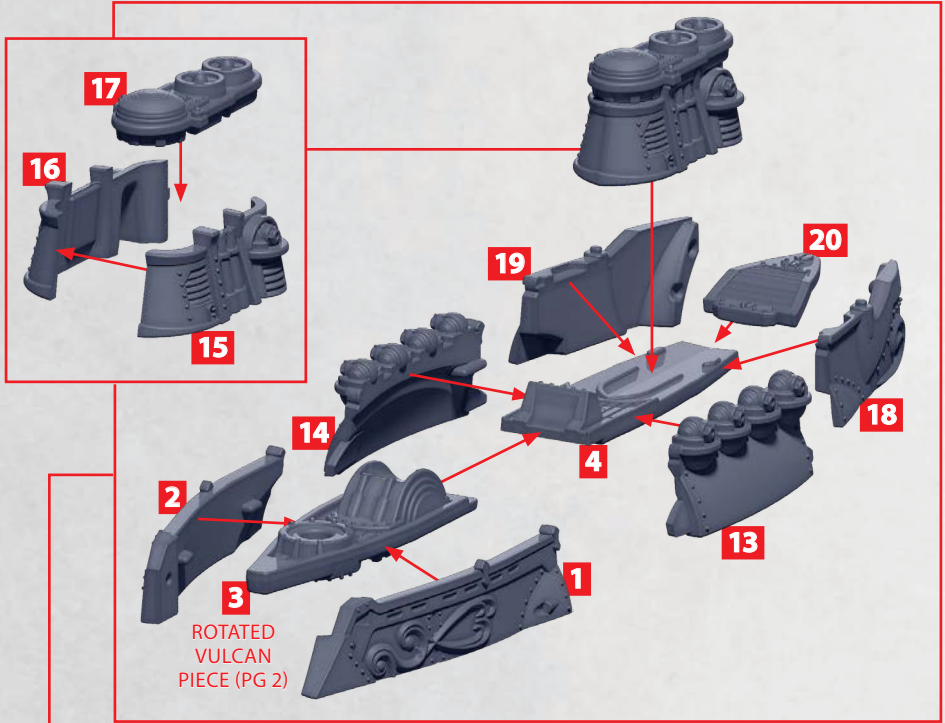

SCORPIO ARTILLERY CRUISER

PARTS CAN BE FOUND ON THE ITALIAN SUPPORT SQUARON SPRUES

* ALL TURRETS ARE INTERCHANGEABLE

JUPITER SUPPORT CARRIER

PARTS CAN BE FOUND ON THE ITALIAN SUPPORT SQUARON SPRUES

VULCAN REPAIR SHIP

PARTS CAN BE FOUND ON THE ITALIAN SUPPORT SQUARON SPRUES

SAGITTA HUNTER SUBMARINE

PARTS CAN BE FOUND ON THE ITALIAN SUPPORT SQUARON SPRUES

PUGIO DESTROYER

PARTS CAN BE FOUND ON THE ITALIAN SUPPORT SQUARON SPRUES

* ALL TURRETS ARE
INTERCHANGEABLE