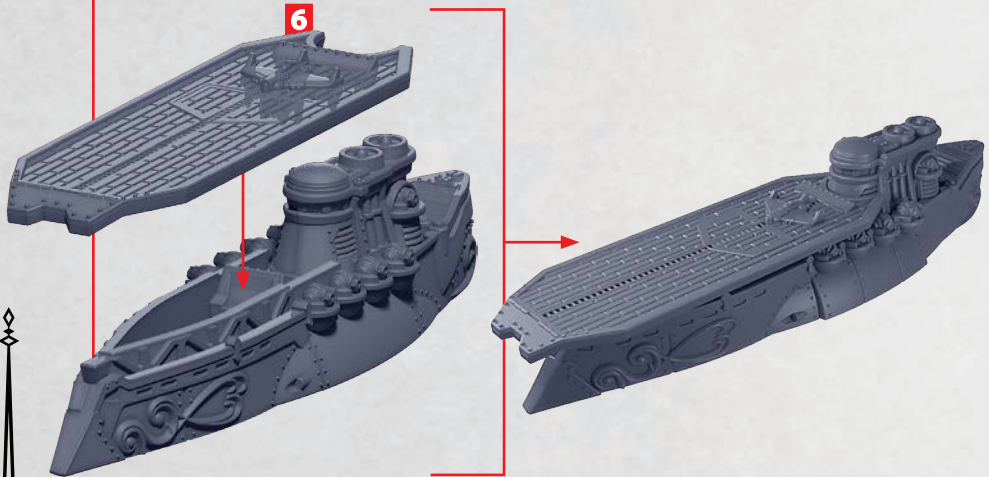

SCORPIO ARTILLERY CRUISER

PARTS CAN BE FOUND ON THE ITALIAN SUPPORT SQUARON SPRUES

* ALL TURRETS ARE INTERCHANGEABLE

JUPITER SUPPORT CARRIER

PARTS CAN BE FOUND ON THE ITALIAN SUPPORT SQUARON SPRUES

VULCAN REPAIR SHIP

PARTS CAN BE FOUND ON THE ITALIAN SUPPORT SQUARON SPRUES

SAGITTA HUNTER SUBMARINE

PARTS CAN BE FOUND ON THE ITALIAN SUPPORT SQUARON SPRUES

PUGIO DESTROYER

PARTS CAN BE FOUND ON THE ITALIAN SUPPORT SQUARON SPRUES

* ALL TURRETS ARE
INTERCHANGEABLE