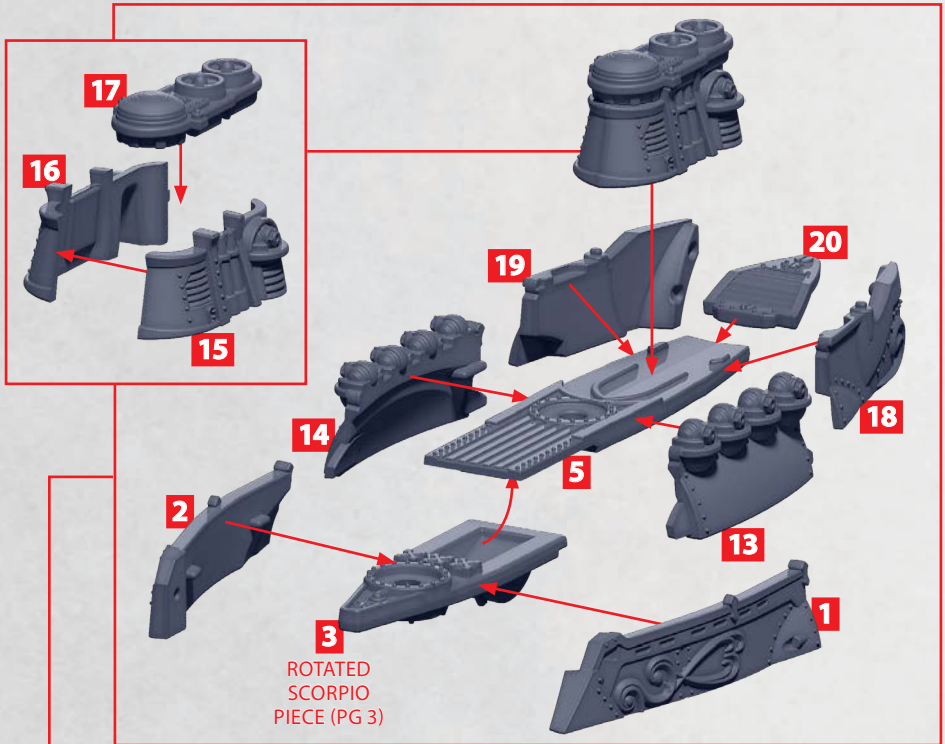

SCORPIO ARTILLERY CRUISER

PARTS CAN BE FOUND ON THE ITALIAN SUPPORT SQUARON SPRUES

* ALL TURRETS ARE INTERCHANGEABLE

JUPITER SUPPORT CARRIER

PARTS CAN BE FOUND ON THE ITALIAN SUPPORT SQUARON SPRUES

VULCAN REPAIR SHIP

PARTS CAN BE FOUND ON THE ITALIAN SUPPORT SQUARON SPRUES

SAGITTA HUNTER SUBMARINE

PARTS CAN BE FOUND ON THE ITALIAN SUPPORT SQUARON SPRUES

PUGIO DESTROYER

PARTS CAN BE FOUND ON THE ITALIAN SUPPORT SQUARON SPRUES

* ALL TURRETS ARE
INTERCHANGEABLE