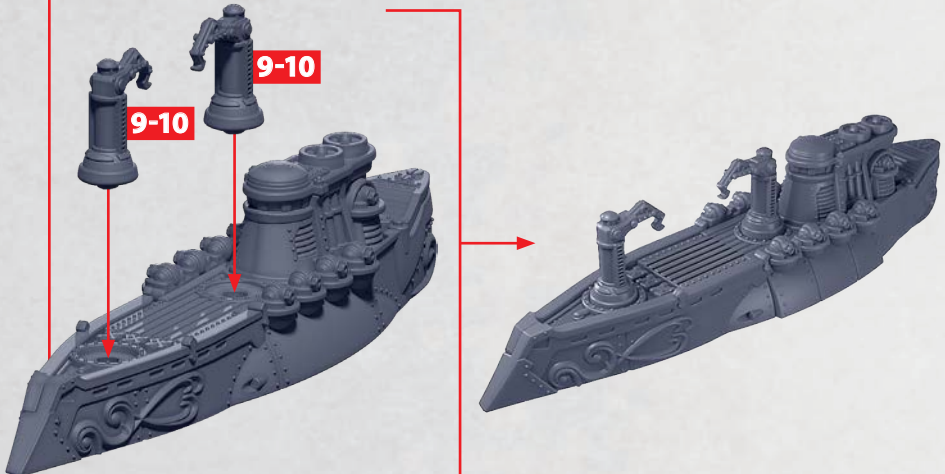

SCORPIO ARTILLERY CRUISER

PARTS CAN BE FOUND ON THE ITALIAN SUPPORT SQUARON SPRUES

* ALL TURRETS ARE INTERCHANGEABLE

JUPITER SUPPORT CARRIER

PARTS CAN BE FOUND ON THE ITALIAN SUPPORT SQUARON SPRUES

VULCAN REPAIR SHIP

PARTS CAN BE FOUND ON THE ITALIAN SUPPORT SQUARON SPRUES

SAGITTA HUNTER SUBMARINE

PARTS CAN BE FOUND ON THE ITALIAN SUPPORT SQUARON SPRUES

PUGIO DESTROYER

PARTS CAN BE FOUND ON THE ITALIAN SUPPORT SQUARON SPRUES

* ALL TURRETS ARE
INTERCHANGEABLE