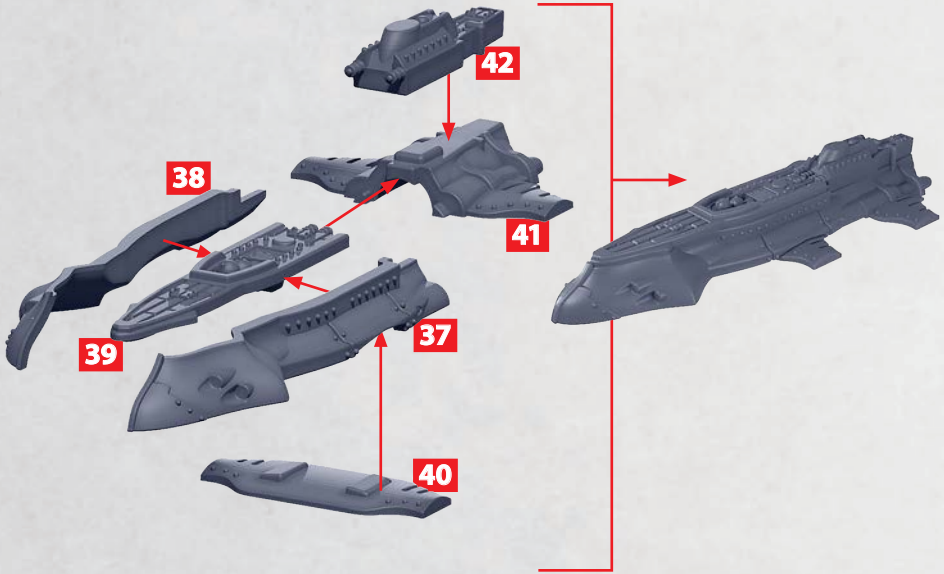

SCORPIO ARTILLERY CRUISER

PARTS CAN BE FOUND ON THE ITALIAN SUPPORT SQUARON SPRUES

* ALL TURRETS ARE INTERCHANGEABLE

JUPITER SUPPORT CARRIER

PARTS CAN BE FOUND ON THE ITALIAN SUPPORT SQUARON SPRUES

VULCAN REPAIR SHIP

PARTS CAN BE FOUND ON THE ITALIAN SUPPORT SQUARON SPRUES

SAGITTA HUNTER SUBMARINE

PARTS CAN BE FOUND ON THE ITALIAN SUPPORT SQUARON SPRUES

PUGIO DESTROYER

PARTS CAN BE FOUND ON THE ITALIAN SUPPORT SQUARON SPRUES

* ALL TURRETS ARE
INTERCHANGEABLE