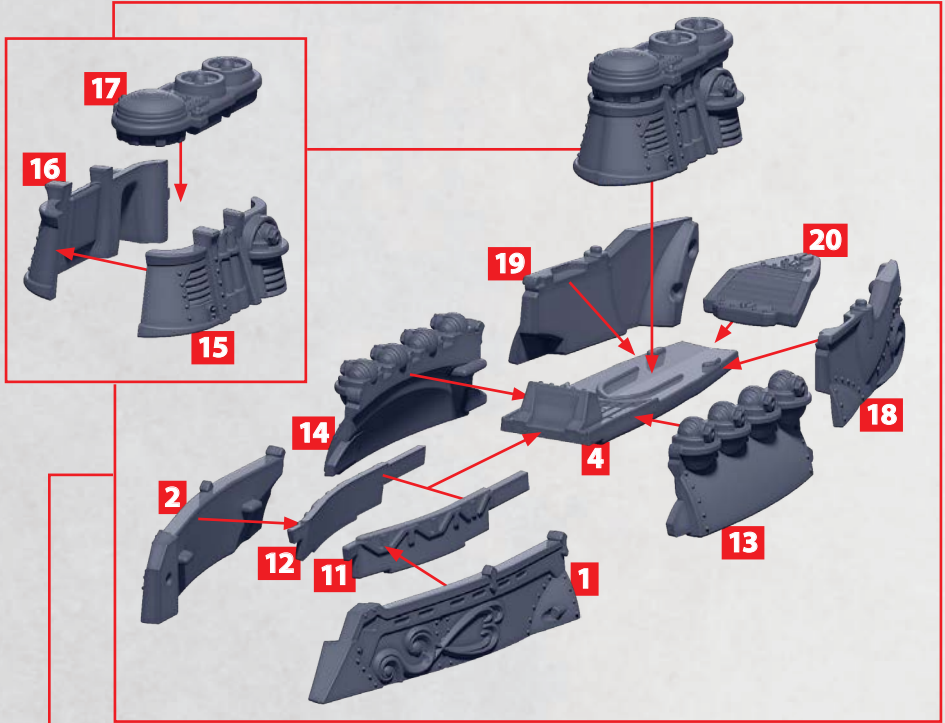

SCORPIO ARTILLERY CRUISER

PARTS CAN BE FOUND ON THE ITALIAN SUPPORT SQUARON SPRUES

* ALL TURRETS ARE INTERCHANGEABLE

JUPITER SUPPORT CARRIER

PARTS CAN BE FOUND ON THE ITALIAN SUPPORT SQUARON SPRUES

VULCAN REPAIR SHIP

PARTS CAN BE FOUND ON THE ITALIAN SUPPORT SQUARON SPRUES

SAGITTA HUNTER SUBMARINE

PARTS CAN BE FOUND ON THE ITALIAN SUPPORT SQUARON SPRUES

PUGIO DESTROYER

PARTS CAN BE FOUND ON THE ITALIAN SUPPORT SQUARON SPRUES

* ALL TURRETS ARE
INTERCHANGEABLE