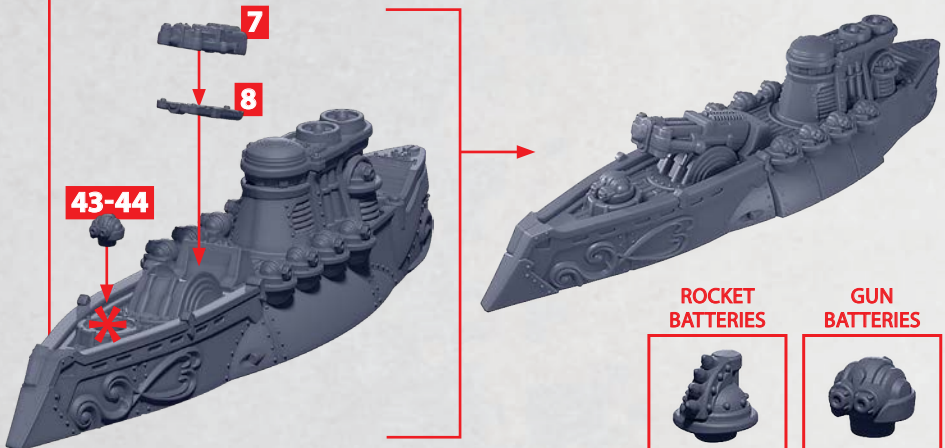

SCORPIO ARTILLERY CRUISER

PARTS CAN BE FOUND ON THE ITALIAN SUPPORT SQUARON SPRUES

* ALL TURRETS ARE INTERCHANGEABLE

JUPITER SUPPORT CARRIER

PARTS CAN BE FOUND ON THE ITALIAN SUPPORT SQUARON SPRUES

VULCAN REPAIR SHIP

PARTS CAN BE FOUND ON THE ITALIAN SUPPORT SQUARON SPRUES

SAGITTA HUNTER SUBMARINE

PARTS CAN BE FOUND ON THE ITALIAN SUPPORT SQUARON SPRUES

PUGIO DESTROYER

PARTS CAN BE FOUND ON THE ITALIAN SUPPORT SQUARON SPRUES

* ALL TURRETS ARE
INTERCHANGEABLE