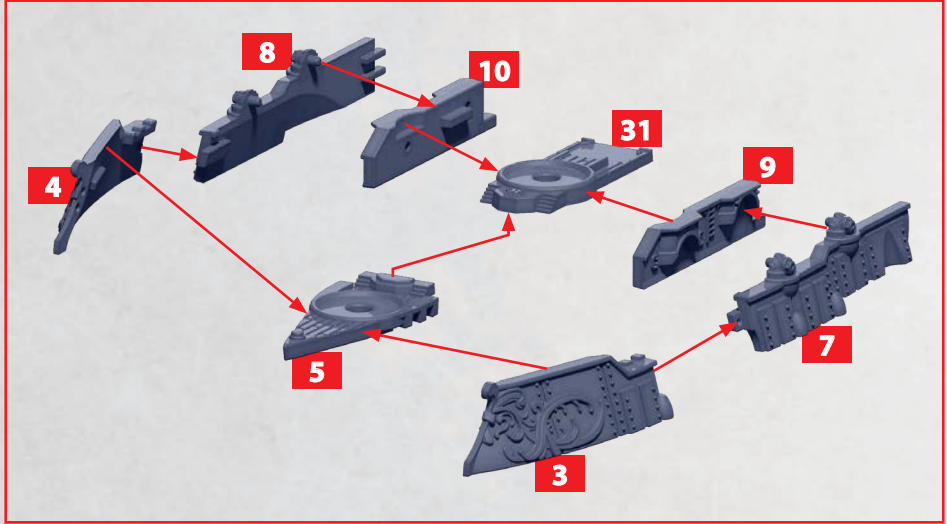

* ALL TURRETS ARE INTERCHANGEABLE

FURIEUX LEVANT GRAND CORVETTE

PARTS CAN BE FOUND ON THE ALLIANCE LEVANT SQUADRONS SPRUES

VOLIERE LEVANT SUPPORT CARRIER

PARTS CAN BE FOUND ON THE ALLIANCE LEVANT SQUADRONS SPRUES

17

18

CHEVALIER CLASS CRUISER

PARTS CAN BE FOUND ON THE ALLIANCE FRONTLINE SQUADRONS SPRUES

CHEVALIER CLASS CRUISER

PARTS CAN BE FOUND ON THE ALLIANCE FRONTLINE SQUADRONS SPRUES

HEAVY GUN
TURRET

25-27

HEAVY
MAGNETIC
BOMBARD

32-33

HEAT LANCE

28-30

* ALL TURRETS ARE INTERCHANGEABLE

CHARLEMAGNE CLASS HEAVY CRUISER

PARTS CAN BE FOUND ON THE ALLIANCE FRONTLINE SQUADRONS SPRUES

CHARLEMAGNE CLASS HEAVY CRUISER

PARTS CAN BE FOUND ON THE ALLIANCE FRONTLINE SQUADRONS SPRUES

HEAVY GUN
TURRET

25-27

HEAVY
MAGNETIC
BOMBARD

32-33

HEAT LANCE

28-30

* ALL TURRETS ARE INTERCHANGEABLE