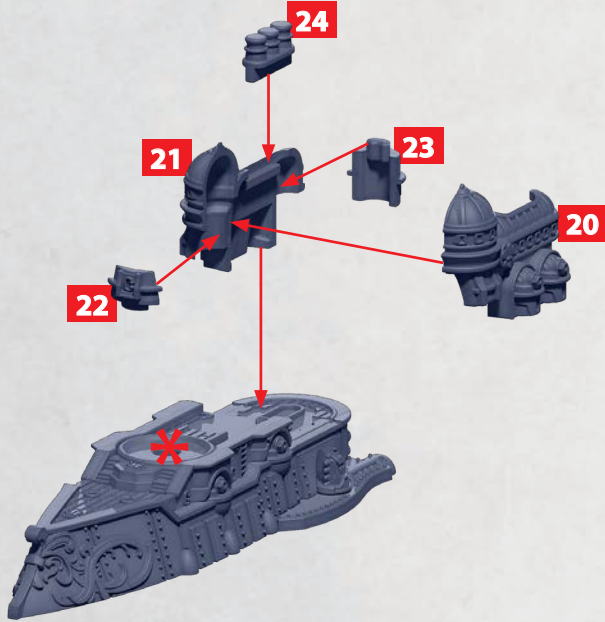

PARTS CAN BE FOUND ON THE ALLIANCE FRONTLINE SQUADRONS SPRUES

HEAVY GUN
TURRET

25-27

HEAVY
MAGNETIC
BOMBARD

32-33

HEAT LANCE

28-30

* ALL TURRETS ARE INTERCHANGEABLE

LOIRE CLASS LIGHT CRUISER

PARTS CAN BE FOUND ON THE ALLIANCE FRONTLINE SQUADRONS SPRUES

LOIRE CLASS LIGHT CRUISER

PARTS CAN BE FOUND ON THE ALLIANCE FRONTLINE SQUADRONS SPRUES

HEAVY GUN
TURRET

25-27

HEAVY
MAGNETIC
BOMBARD

32-33

HEAT LANCE

28-30

* ALL TURRETS ARE INTERCHANGEABLE

PICARDY CLASS MONITOR

PARTS CAN BE FOUND ON THE ALLIANCE FRONTLINE SQUADRONS SPRUES

PICARDY CLASS MONITOR

PARTS CAN BE FOUND ON THE ALLIANCE FRONTLINE SQUADRONS SPRUES

HEAVY GUN
TURRET

25-27

HEAVY
MAGNETIC
BOMBARD

32-33

HEAT LANCE

28-30

* ALL TURRETS ARE INTERCHANGEABLE

EPAULARD ARTILLERY SUBMARINE