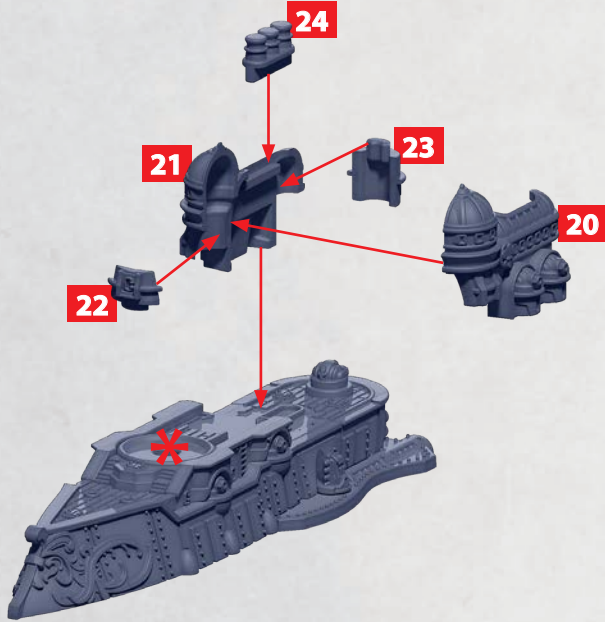

* ALL TURRETS ARE INTERCHANGEABLE

FURIEUX LEVANT GRAND CORVETTE

PARTS CAN BE FOUND ON THE ALLIANCE LEVANT SQUADRONS SPRUES

VOLIERE LEVANT SUPPORT CARRIER

PARTS CAN BE FOUND ON THE ALLIANCE LEVANT SQUADRONS SPRUES

HEAVY
MAGNETIC
BOMBARD

32-33

HEAT LANCE

28-30

* ALL TURRETS ARE INTERCHANGEABLE

CHARLEMAGNE CLASS HEAVY CRUISER

PARTS CAN BE FOUND ON THE ALLIANCE FRONTLINE SQUADRONS SPRUES

CHARLEMAGNE CLASS HEAVY CRUISER

PARTS CAN BE FOUND ON THE ALLIANCE FRONTLINE SQUADRONS SPRUES

HEAVY GUN
TURRET

25-27

HEAVY
MAGNETIC
BOMBARD

32-33

HEAT LANCE

28-30

* ALL TURRETS ARE INTERCHANGEABLE

LOIRE CLASS LIGHT CRUISER

PARTS CAN BE FOUND ON THE ALLIANCE FRONTLINE SQUADRONS SPRUES

LOIRE CLASS LIGHT CRUISER

PARTS CAN BE FOUND ON THE ALLIANCE FRONTLINE SQUADRONS SPRUES

HEAVY GUN
TURRET

25-27

HEAVY
MAGNETIC
BOMBARD