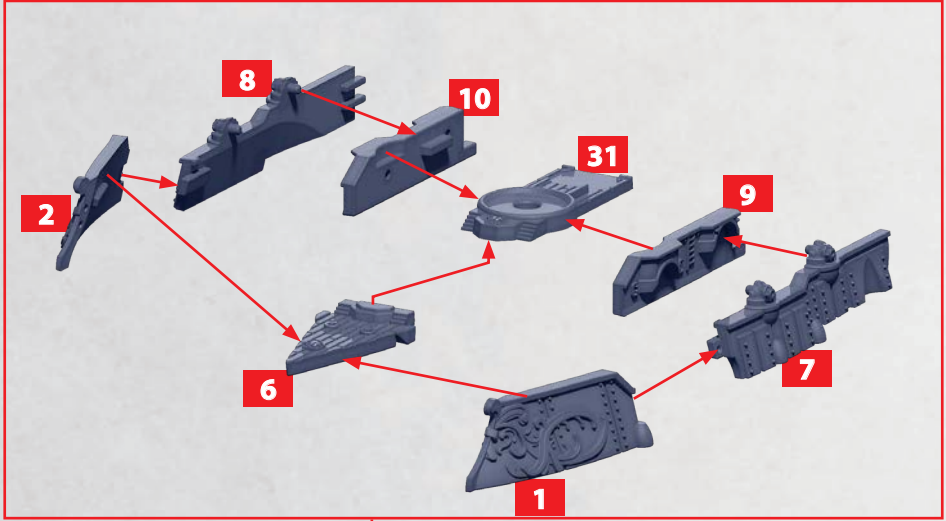

LOIRE CLASS LIGHT CRUISER

PARTS CAN BE FOUND ON THE ALLIANCE FRONTLINE SQUADRONS SPRUES

LOIRE CLASS LIGHT CRUISER

PARTS CAN BE FOUND ON THE ALLIANCE FRONTLINE SQUADRONS SPRUES

HEAVY GUN
TURRET

25-27

HEAVY
MAGNETIC
BOMBARD

32-33

HEAT LANCE

28-30

* ALL TURRETS ARE INTERCHANGEABLE

PICARDY CLASS MONITOR

PARTS CAN BE FOUND ON THE ALLIANCE FRONTLINE SQUADRONS SPRUES

PICARDY CLASS MONITOR

PARTS CAN BE FOUND ON THE ALLIANCE FRONTLINE SQUADRONS SPRUES

HEAVY GUN
TURRET

25-27

HEAVY
MAGNETIC
BOMBARD

32-33

HEAT LANCE

28-30

* ALL TURRETS ARE INTERCHANGEABLE

EPAULARD ARTILLERY SUBMARINE