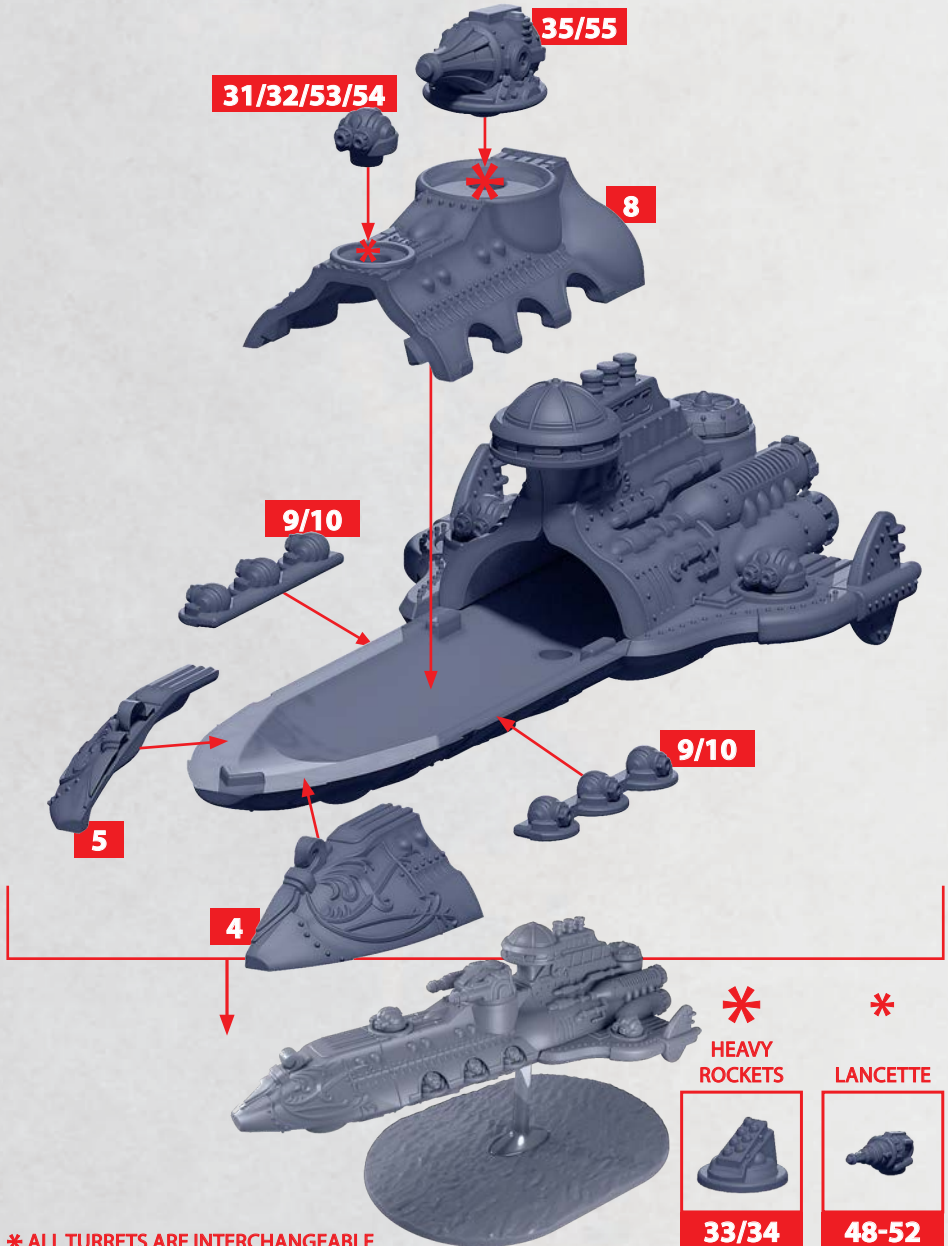

COURONNE GRAND CARRIER

PARTS CAN BE FOUND AS RESIN AND ON THE ALLIANCE FRONTLINE SQUADRONS SPRUE

R = RESIN

LA DAME LIBERTÉ GRAND CARRIER

PARTS CAN BE FOUND AS RESIN

R = RESIN

LA DAME LIBERTÉ GRAND CARRIER

PARTS CAN BE FOUND AS RESIN AND ON THE ALLIANCE FRONTLINE SQUADRONS SPRUE

HULL FOR CHASSEUR, FURIEUX & VOLIERE CLASS SHIPS

PARTS CAN BE FOUND ON THE ALLIANCE LEVANT SQUADRONS SPRUES

LANCETTE

48-52

* ALL TURRETS ARE INTERCHANGEABLE

CHASSEUR LEVANT STRIKE CRUISER

PARTS CAN BE FOUND ON THE ALLIANCE LEVANT SQUADRONS SPRUES

* ALL TURRETS ARE INTERCHANGEABLE

FURIEUX LEVANT GRAND CORVETTE

PARTS CAN BE FOUND ON THE ALLIANCE LEVANT SQUADRONS SPRUES

VOLIERE LEVANT SUPPORT CARRIER

PARTS CAN BE FOUND ON THE ALLIANCE LEVANT SQUADRONS SPRUES

17

18

CHEVALIER CLASS CRUISER

PARTS CAN BE FOUND ON THE ALLIANCE FRONTLINE SQUADRONS SPRUES

CHEVALIER CLASS CRUISER

PARTS CAN BE FOUND ON THE ALLIANCE FRONTLINE SQUADRONS SPRUES

HEAVY GUN
TURRET

25-27