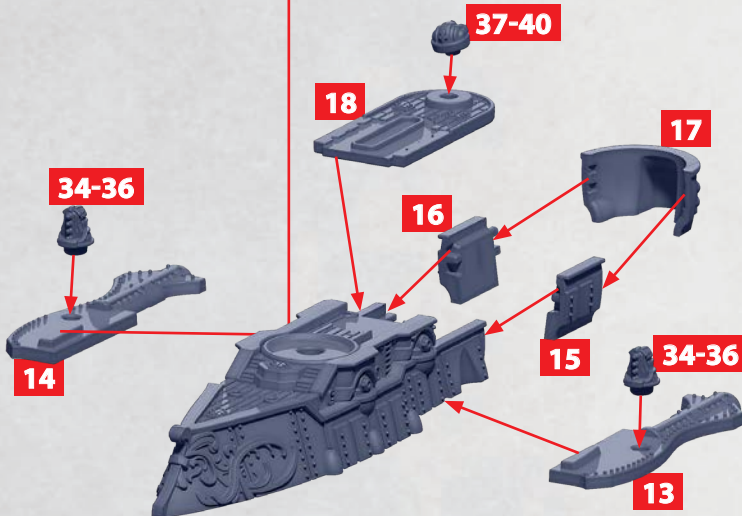

LOIRE CLASS LIGHT CRUISER

PARTS CAN BE FOUND ON THE ALLIANCE FRONTLINE SQUADRONS SPRUES