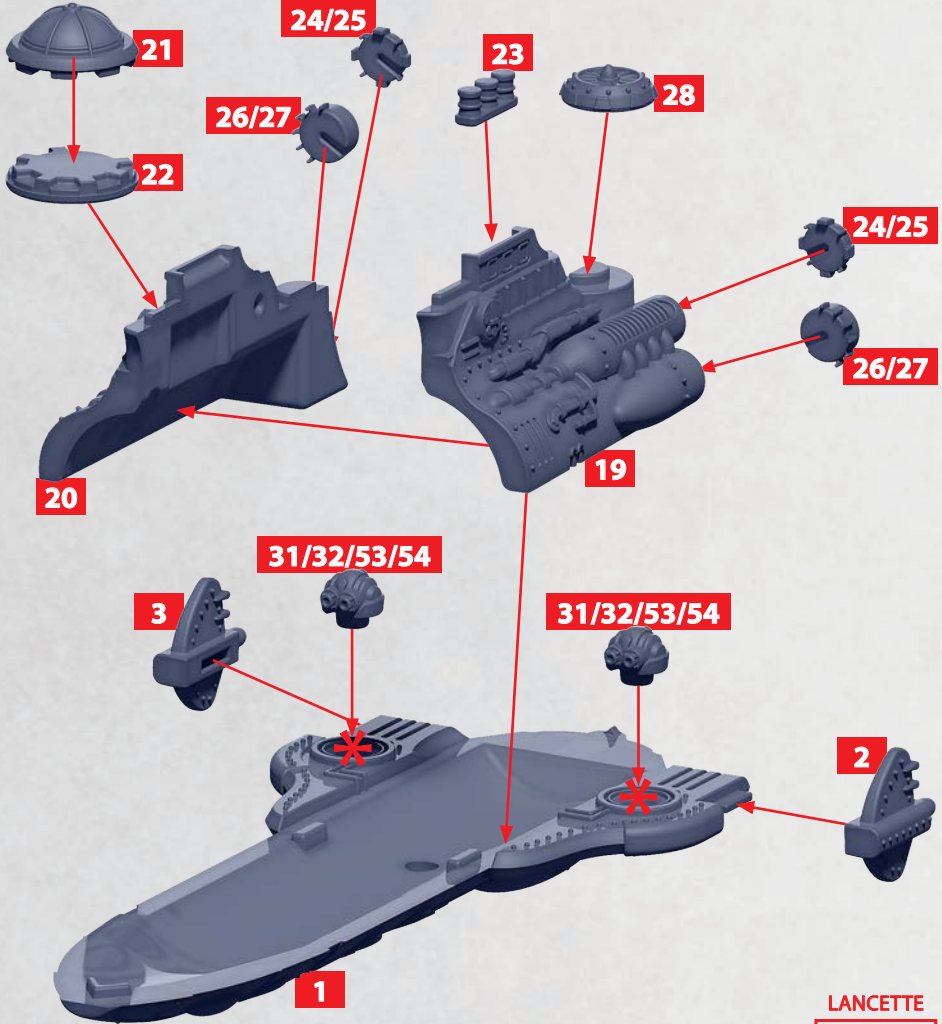

COURONNE GRAND CARRIER

PARTS CAN BE FOUND AS RESIN AND ON THE ALLIANCE FRONTLINE SQUADRONS SPRUE

R = RESIN

LA DAME LIBERTÉ GRAND CARRIER

PARTS CAN BE FOUND AS RESIN

R = RESIN

LA DAME LIBERTÉ GRAND CARRIER

PARTS CAN BE FOUND AS RESIN AND ON THE ALLIANCE FRONTLINE SQUADRONS SPRUE

HULL FOR CHASSEUR, FURIEUX & VOLIERE CLASS SHIPS

PARTS CAN BE FOUND ON THE ALLIANCE LEVANT SQUADRONS SPRUES

LANCETTE

48-52

* ALL TURRETS ARE INTERCHANGEABLE

CHASSEUR LEVANT STRIKE CRUISER

PARTS CAN BE FOUND ON THE ALLIANCE LEVANT SQUADRONS SPRUES

* ALL TURRETS ARE INTERCHANGEABLE

FURIEUX LEVANT GRAND CORVETTE

PARTS CAN BE FOUND ON THE ALLIANCE LEVANT SQUADRONS SPRUES

VOLIERE LEVANT SUPPORT CARRIER

PARTS CAN BE FOUND ON THE ALLIANCE LEVANT SQUADRONS SPRUES

17

18

CHEVALIER CLASS CRUISER

PARTS CAN BE FOUND ON THE ALLIANCE FRONTLINE SQUADRONS SPRUES

CHEVALIER CLASS CRUISER

PARTS CAN BE FOUND ON THE ALLIANCE FRONTLINE SQUADRONS SPRUES

HEAVY GUN
TURRET

25-27