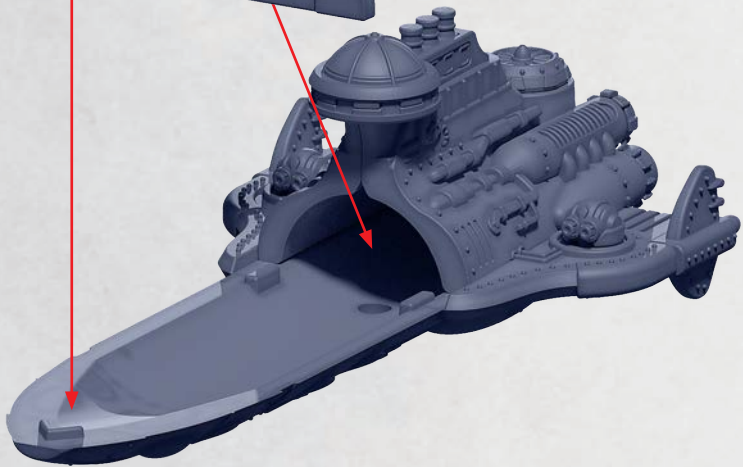

HULL FOR CHASSEUR, FURIEUX & VOLIERE CLASS SHIPS

PARTS CAN BE FOUND ON THE ALLIANCE LEVANT SQUADRONS SPRUES

LANCETTE

48-52

* ALL TURRETS ARE INTERCHANGEABLE

CHASSEUR LEVANT STRIKE CRUISER

PARTS CAN BE FOUND ON THE ALLIANCE LEVANT SQUADRONS SPRUES

* ALL TURRETS ARE INTERCHANGEABLE

FURIEUX LEVANT GRAND CORVETTE

PARTS CAN BE FOUND ON THE ALLIANCE LEVANT SQUADRONS SPRUES

VOLIERE LEVANT SUPPORT CARRIER

PARTS CAN BE FOUND ON THE ALLIANCE LEVANT SQUADRONS SPRUES

17

18

CHEVALIER CLASS CRUISER

PARTS CAN BE FOUND ON THE ALLIANCE FRONTLINE SQUADRONS SPRUES

CHEVALIER CLASS CRUISER

PARTS CAN BE FOUND ON THE ALLIANCE FRONTLINE SQUADRONS SPRUES

HEAVY GUN
TURRET

25-27

HEAVY
MAGNETIC
BOMBARD

32-33

HEAT LANCE

28-30

* ALL TURRETS ARE INTERCHANGEABLE

CHARLEMAGNE CLASS HEAVY CRUISER

PARTS CAN BE FOUND ON THE ALLIANCE FRONTLINE SQUADRONS SPRUES

CHARLEMAGNE CLASS HEAVY CRUISER