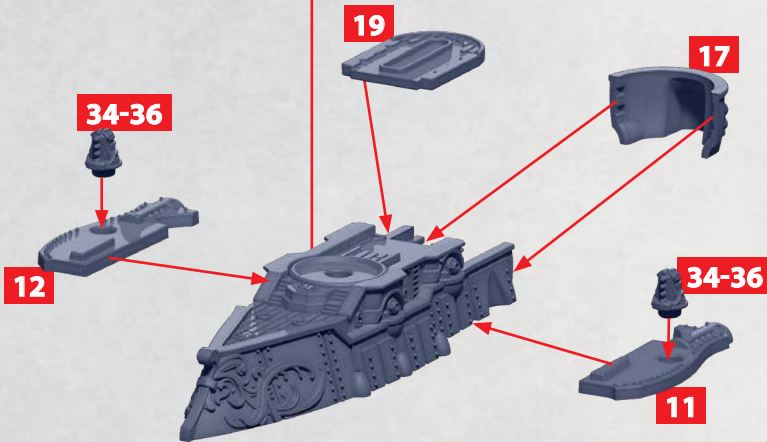

LOIRE CLASS LIGHT CRUISER

PARTS CAN BE FOUND ON THE ALLIANCE FRONTLINE SQUADRONS SPRUES

LOIRE CLASS LIGHT CRUISER

PARTS CAN BE FOUND ON THE ALLIANCE FRONTLINE SQUADRONS SPRUES

HEAVY GUN
TURRET

25-27

HEAVY
MAGNETIC
BOMBARD

32-33

HEAT LANCE

28-30

* ALL TURRETS ARE INTERCHANGEABLE

PICARDY CLASS MONITOR

PARTS CAN BE FOUND ON THE ALLIANCE FRONTLINE SQUADRONS SPRUES

PICARDY CLASS MONITOR

PARTS CAN BE FOUND ON THE ALLIANCE FRONTLINE SQUADRONS SPRUES

HEAVY GUN
TURRET

25-27

HEAVY
MAGNETIC
BOMBARD

32-33

HEAT LANCE

28-30

* ALL TURRETS ARE INTERCHANGEABLE

EPAULARD ARTILLERY SUBMARINE