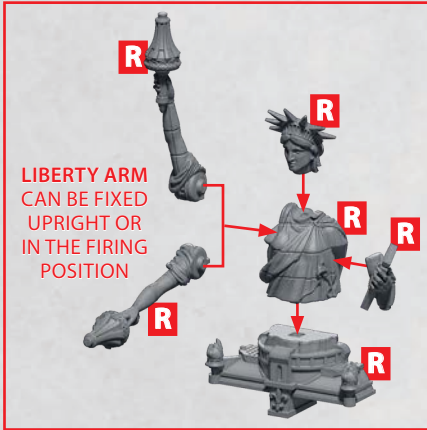

COURONNE GRAND CARRIER

PARTS CAN BE FOUND AS RESIN AND ON THE ALLIANCE FRONTLINE SQUADRONS SPRUE

R = RESIN

LA DAME LIBERTÉ GRAND CARRIER

PARTS CAN BE FOUND AS RESIN

R = RESIN

LA DAME LIBERTÉ GRAND CARRIER

PARTS CAN BE FOUND AS RESIN AND ON THE ALLIANCE FRONTLINE SQUADRONS SPRUE