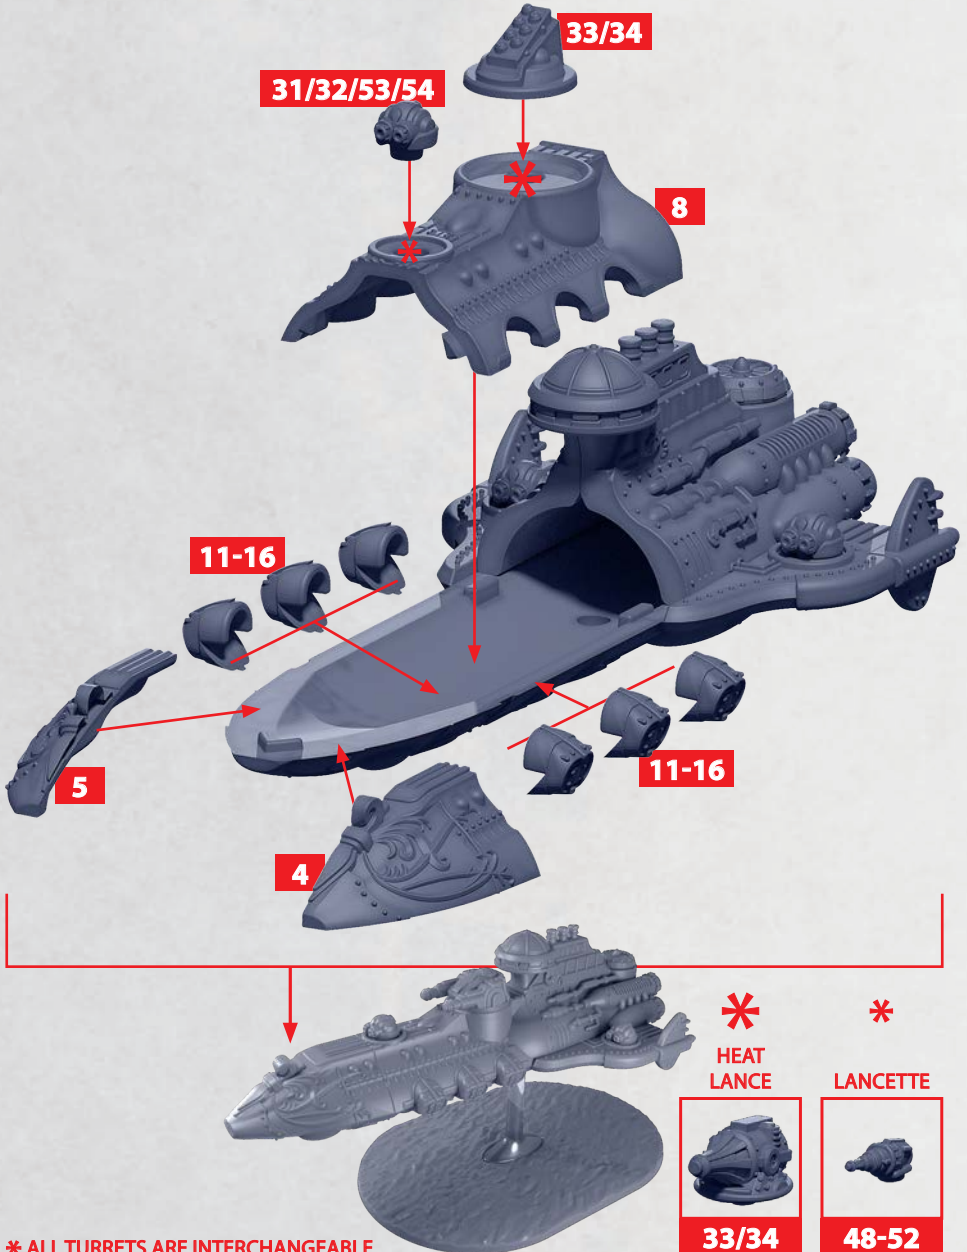

COURONNE GRAND CARRIER

PARTS CAN BE FOUND AS RESIN AND ON THE ALLIANCE FRONTLINE SQUADRONS SPRUE

R = RESIN

LA DAME LIBERTÉ GRAND CARRIER

PARTS CAN BE FOUND AS RESIN

R = RESIN

LA DAME LIBERTÉ GRAND CARRIER

PARTS CAN BE FOUND AS RESIN AND ON THE ALLIANCE FRONTLINE SQUADRONS SPRUE

HULL FOR CHASSEUR, FURIEUX & VOLIERE CLASS SHIPS

PARTS CAN BE FOUND ON THE ALLIANCE LEVANT SQUADRONS SPRUES

LANCETTE

48-52

* ALL TURRETS ARE INTERCHANGEABLE

CHASSEUR LEVANT STRIKE CRUISER

PARTS CAN BE FOUND ON THE ALLIANCE LEVANT SQUADRONS SPRUES

* ALL TURRETS ARE INTERCHANGEABLE

FURIEUX LEVANT GRAND CORVETTE

PARTS CAN BE FOUND ON THE ALLIANCE LEVANT SQUADRONS SPRUES

VOLIERE LEVANT SUPPORT CARRIER

PARTS CAN BE FOUND ON THE ALLIANCE LEVANT SQUADRONS SPRUES

17

18

CHEVALIER CLASS CRUISER

PARTS CAN BE FOUND ON THE ALLIANCE FRONTLINE SQUADRONS SPRUES

CHEVALIER CLASS CRUISER

PARTS CAN BE FOUND ON THE ALLIANCE FRONTLINE SQUADRONS SPRUES

HEAVY GUN
TURRET

25-27