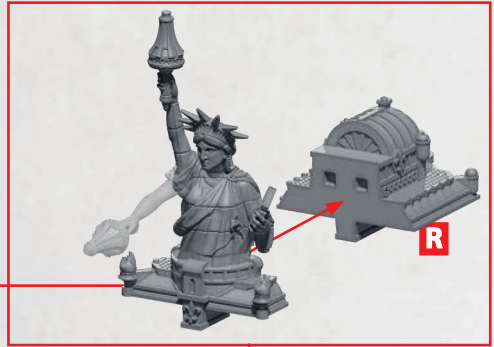

COURONNE GRAND CARRIER

PARTS CAN BE FOUND AS RESIN AND ON THE ALLIANCE FRONTLINE SQUADRONS SPRUE

R = RESIN

LA DAME LIBERTÉ GRAND CARRIER

PARTS CAN BE FOUND AS RESIN

R = RESIN

LA DAME LIBERTÉ GRAND CARRIER

PARTS CAN BE FOUND AS RESIN AND ON THE ALLIANCE FRONTLINE SQUADRONS SPRUE