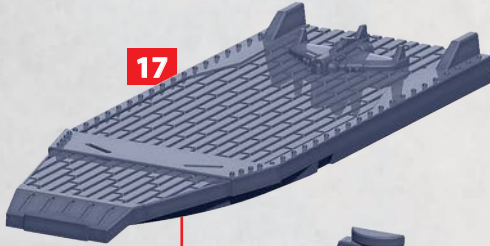

* ALL TURRETS ARE INTERCHANGEABLE

FURIEUX LEVANT GRAND CORVETTE

PARTS CAN BE FOUND ON THE ALLIANCE LEVANT SQUADRONS SPRUES

VOLIERE LEVANT SUPPORT CARRIER

PARTS CAN BE FOUND ON THE ALLIANCE LEVANT SQUADRONS SPRUES

17

18

CHEVALIER CLASS CRUISER

PARTS CAN BE FOUND ON THE ALLIANCE FRONTLINE SQUADRONS SPRUES

CHEVALIER CLASS CRUISER

PARTS CAN BE FOUND ON THE ALLIANCE FRONTLINE SQUADRONS SPRUES

HEAVY GUN
TURRET

25-27

HEAVY
MAGNETIC
BOMBARD

32-33

HEAT LANCE

28-30

* ALL TURRETS ARE INTERCHANGEABLE

CHARLEMAGNE CLASS HEAVY CRUISER

PARTS CAN BE FOUND ON THE ALLIANCE FRONTLINE SQUADRONS SPRUES

CHARLEMAGNE CLASS HEAVY CRUISER