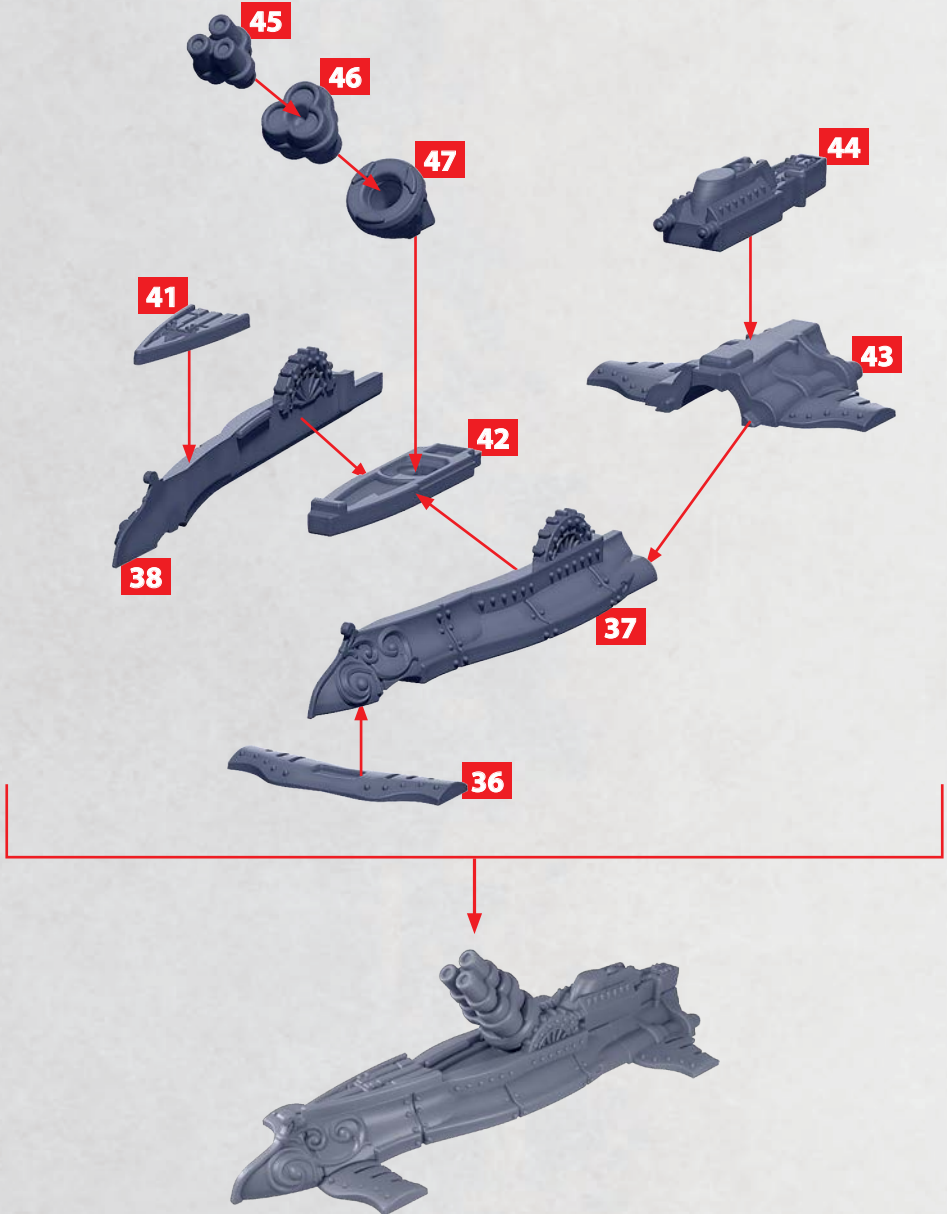

EPAULARD ARTILLERY SUBMARINE

PARTS CAN BE FOUND ON THE ALLIANCE LEVANT SQUADRONS SPRUES