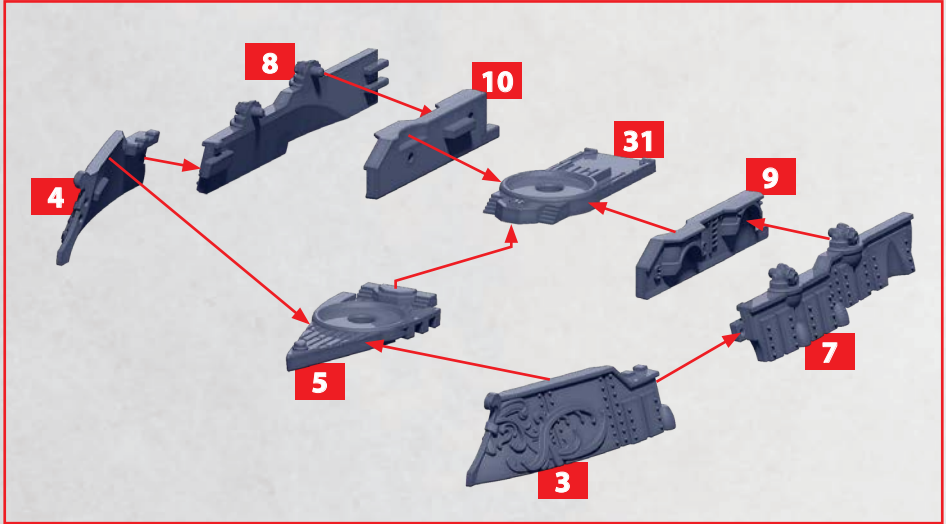

* ALL TURRETS ARE INTERCHANGEABLE

FURIEUX LEVANT GRAND CORVETTE

PARTS CAN BE FOUND ON THE ALLIANCE LEVANT SQUADRONS SPRUES

VOLIERE LEVANT SUPPORT CARRIER

PARTS CAN BE FOUND ON THE ALLIANCE LEVANT SQUADRONS SPRUES

17

18

CHEVALIER CLASS CRUISER

PARTS CAN BE FOUND ON THE ALLIANCE FRONTLINE SQUADRONS SPRUES

CHEVALIER CLASS CRUISER

PARTS CAN BE FOUND ON THE ALLIANCE FRONTLINE SQUADRONS SPRUES

HEAVY GUN
TURRET

25-27

HEAVY
MAGNETIC
BOMBARD

32-33

HEAT LANCE

28-30

* ALL TURRETS ARE INTERCHANGEABLE

CHARLEMAGNE CLASS HEAVY CRUISER

PARTS CAN BE FOUND ON THE ALLIANCE FRONTLINE SQUADRONS SPRUES

CHARLEMAGNE CLASS HEAVY CRUISER

PARTS CAN BE FOUND ON THE ALLIANCE FRONTLINE SQUADRONS SPRUES

HEAVY GUN
TURRET

25-27

HEAVY
MAGNETIC
BOMBARD

32-33

HEAT LANCE

28-30

* ALL TURRETS ARE INTERCHANGEABLE