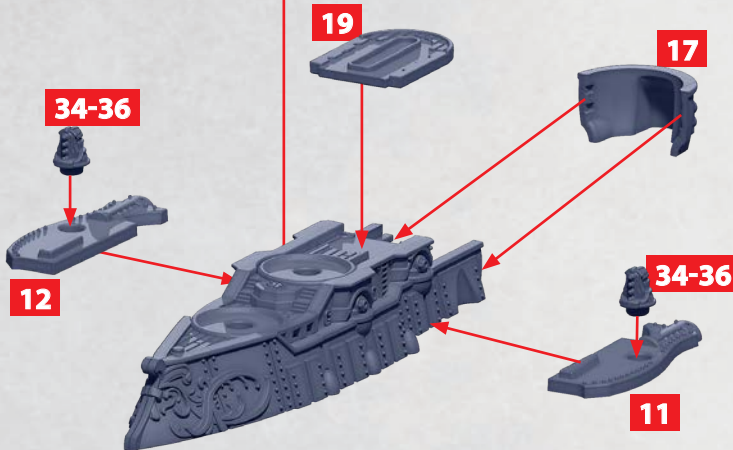

* ALL TURRETS ARE INTERCHANGEABLE

FURIEUX LEVANT GRAND CORVETTE

PARTS CAN BE FOUND ON THE ALLIANCE LEVANT SQUADRONS SPRUES

VOLIERE LEVANT SUPPORT CARRIER

PARTS CAN BE FOUND ON THE ALLIANCE LEVANT SQUADRONS SPRUES

17

18

CHEVALIER CLASS CRUISER

PARTS CAN BE FOUND ON THE ALLIANCE FRONTLINE SQUADRONS SPRUES

CHEVALIER CLASS CRUISER

PARTS CAN BE FOUND ON THE ALLIANCE FRONTLINE SQUADRONS SPRUES

HEAVY GUN
TURRET

25-27

HEAVY
MAGNETIC
BOMBARD

32-33

HEAT LANCE

28-30

* ALL TURRETS ARE INTERCHANGEABLE

CHARLEMAGNE CLASS HEAVY CRUISER

PARTS CAN BE FOUND ON THE ALLIANCE FRONTLINE SQUADRONS SPRUES

CHARLEMAGNE CLASS HEAVY CRUISER