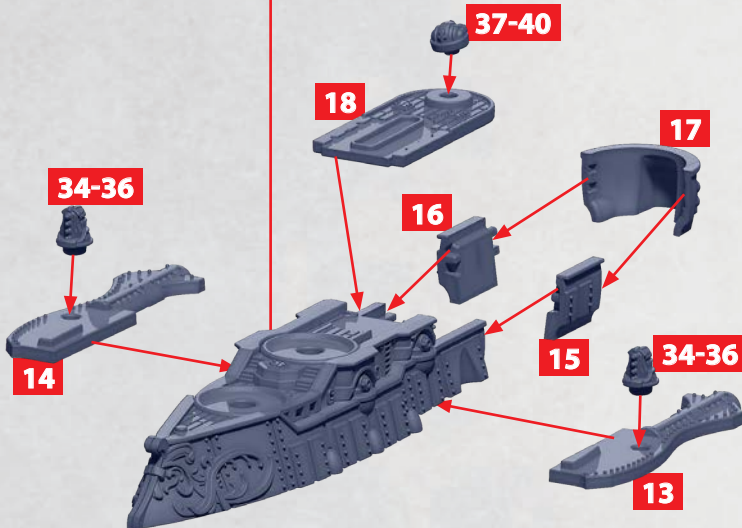

17

18

CHEVALIER CLASS CRUISER

PARTS CAN BE FOUND ON THE ALLIANCE FRONTLINE SQUADRONS SPRUES

CHEVALIER CLASS CRUISER

PARTS CAN BE FOUND ON THE ALLIANCE FRONTLINE SQUADRONS SPRUES

HEAVY GUN
TURRET

25-27

HEAVY
MAGNETIC
BOMBARD

32-33

HEAT LANCE

28-30

* ALL TURRETS ARE INTERCHANGEABLE

CHARLEMAGNE CLASS HEAVY CRUISER

PARTS CAN BE FOUND ON THE ALLIANCE FRONTLINE SQUADRONS SPRUES

CHARLEMAGNE CLASS HEAVY CRUISER

PARTS CAN BE FOUND ON THE ALLIANCE FRONTLINE SQUADRONS SPRUES

HEAVY GUN
TURRET

25-27

HEAVY
MAGNETIC
BOMBARD

32-33

HEAT LANCE

28-30

* ALL TURRETS ARE INTERCHANGEABLE