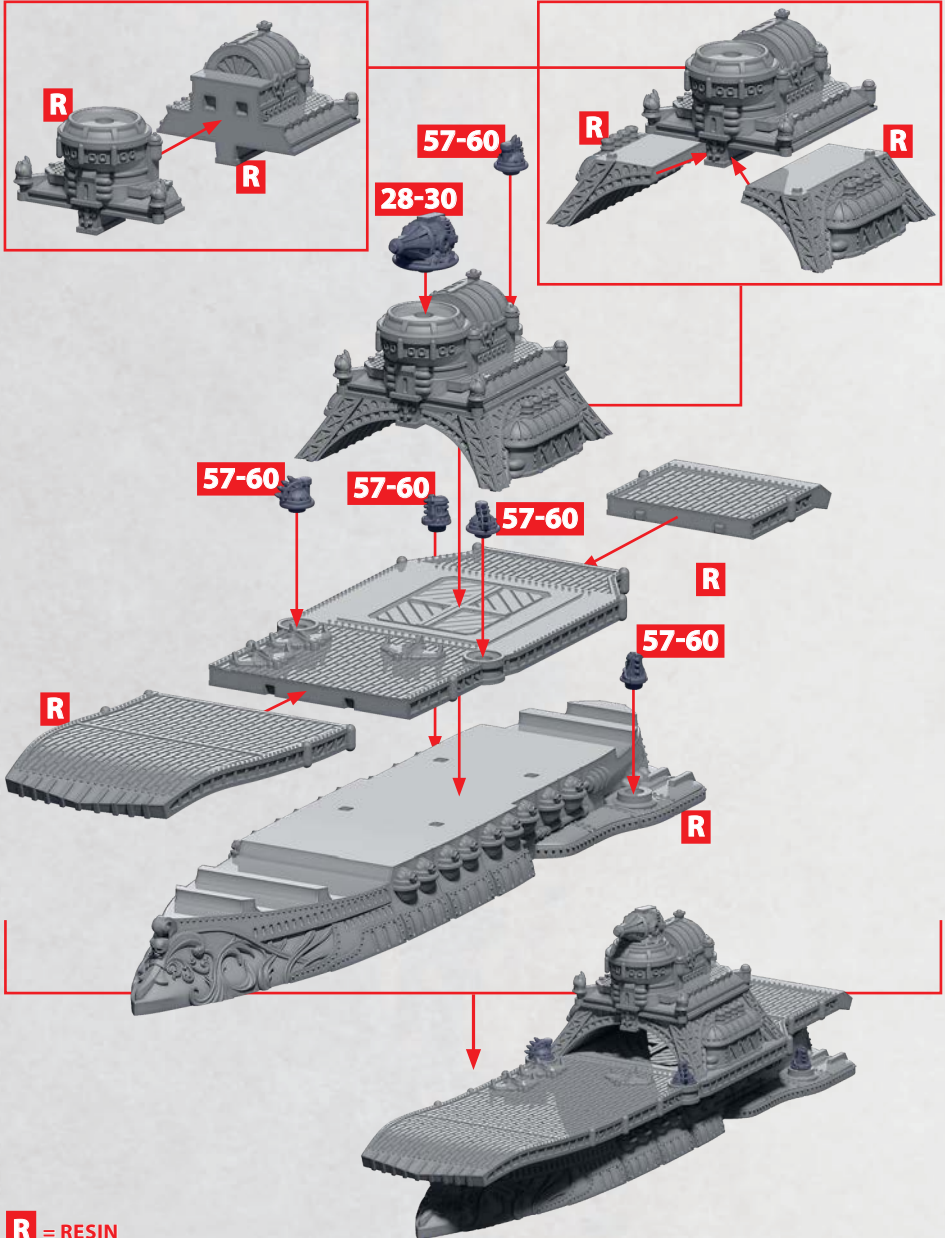

COURONNE GRAND CARRIER

PARTS CAN BE FOUND AS RESIN AND ON THE ALLIANCE FRONTLINE SQUADRONS SPRUE

R = RESIN

LA DAME LIBERTÉ GRAND CARRIER

PARTS CAN BE FOUND AS RESIN

R = RESIN

LA DAME LIBERTÉ GRAND CARRIER

PARTS CAN BE FOUND AS RESIN AND ON THE ALLIANCE FRONTLINE SQUADRONS SPRUE

HULL FOR CHASSEUR, FURIEUX & VOLIERE CLASS SHIPS

PARTS CAN BE FOUND ON THE ALLIANCE LEVANT SQUADRONS SPRUES

LANCETTE

48-52

* ALL TURRETS ARE INTERCHANGEABLE

CHASSEUR LEVANT STRIKE CRUISER

PARTS CAN BE FOUND ON THE ALLIANCE LEVANT SQUADRONS SPRUES

* ALL TURRETS ARE INTERCHANGEABLE

FURIEUX LEVANT GRAND CORVETTE

PARTS CAN BE FOUND ON THE ALLIANCE LEVANT SQUADRONS SPRUES

VOLIERE LEVANT SUPPORT CARRIER

PARTS CAN BE FOUND ON THE ALLIANCE LEVANT SQUADRONS SPRUES

HEAVY
MAGNETIC
BOMBARD

32-33

HEAT LANCE

28-30

* ALL TURRETS ARE INTERCHANGEABLE

CHARLEMAGNE CLASS HEAVY CRUISER

PARTS CAN BE FOUND ON THE ALLIANCE FRONTLINE SQUADRONS SPRUES

CHARLEMAGNE CLASS HEAVY CRUISER