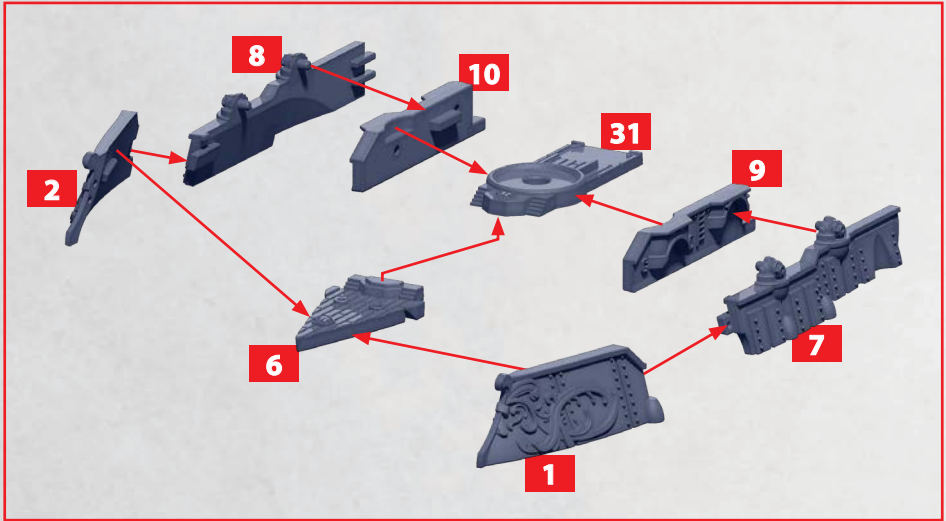

LOIRE CLASS LIGHT CRUISER

PARTS CAN BE FOUND ON THE ALLIANCE FRONTLINE SQUADRONS SPRUES