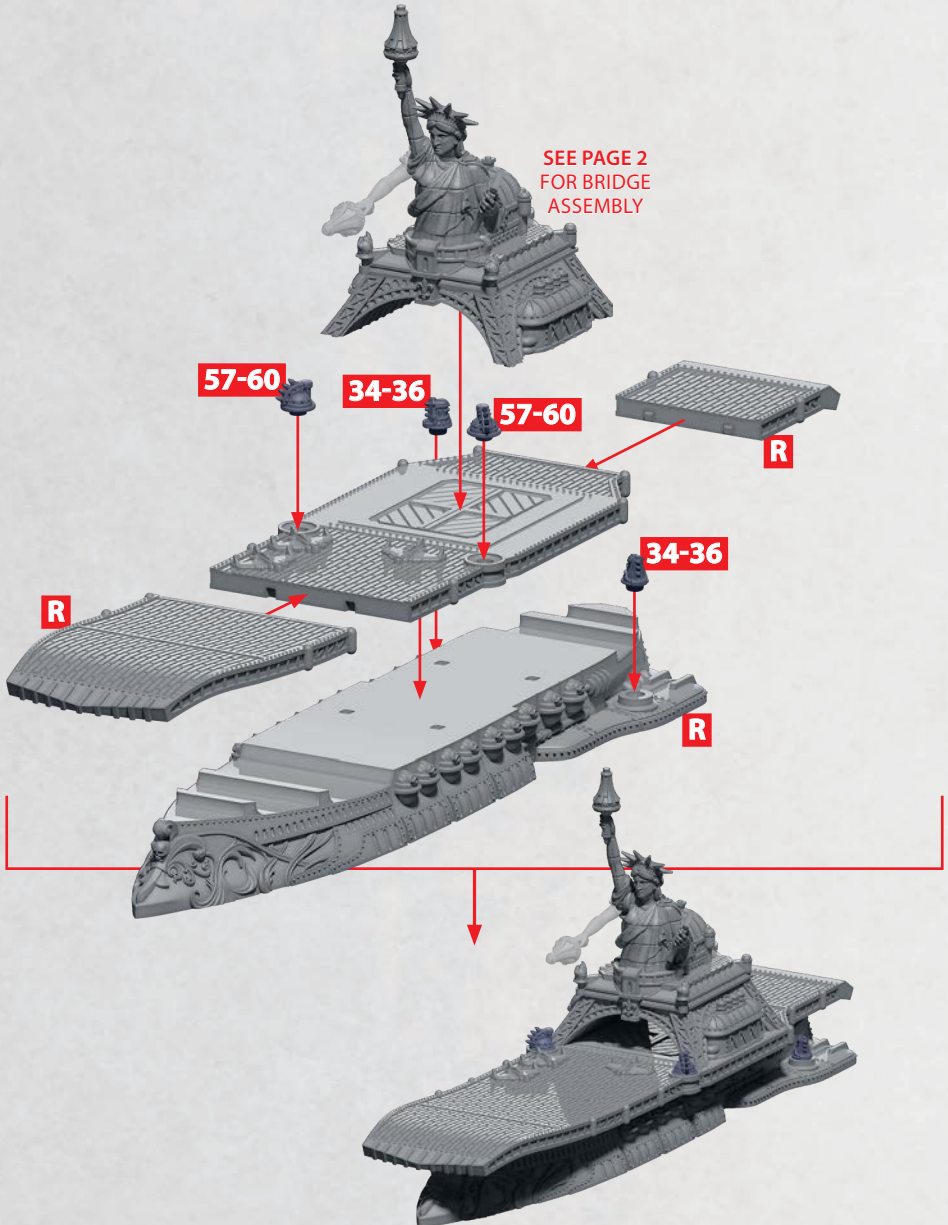

COURONNE GRAND CARRIER

PARTS CAN BE FOUND AS RESIN AND ON THE ALLIANCE FRONTLINE SQUADRONS SPRUE

R = RESIN

LA DAME LIBERTÉ GRAND CARRIER

PARTS CAN BE FOUND AS RESIN

R = RESIN

LA DAME LIBERTÉ GRAND CARRIER

PARTS CAN BE FOUND AS RESIN AND ON THE ALLIANCE FRONTLINE SQUADRONS SPRUE

HULL FOR CHASSEUR, FURIEUX & VOLIERE CLASS SHIPS

PARTS CAN BE FOUND ON THE ALLIANCE LEVANT SQUADRONS SPRUES

LANCETTE

48-52

* ALL TURRETS ARE INTERCHANGEABLE

CHASSEUR LEVANT STRIKE CRUISER

PARTS CAN BE FOUND ON THE ALLIANCE LEVANT SQUADRONS SPRUES