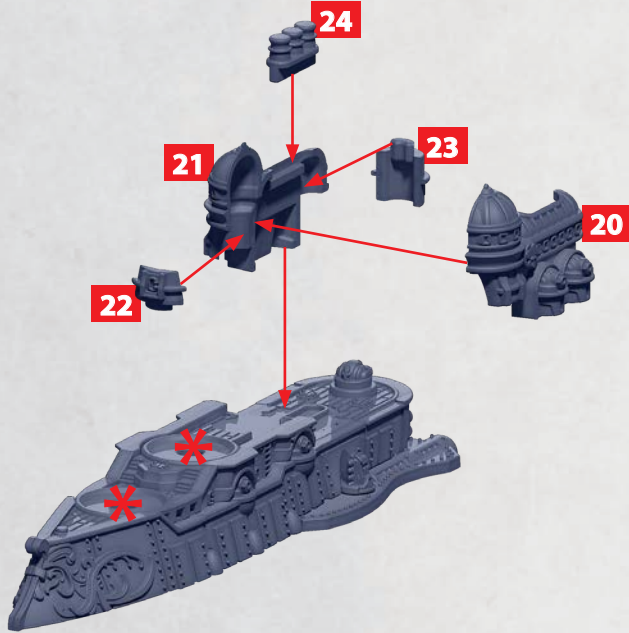

* ALL TURRETS ARE INTERCHANGEABLE

FURIEUX LEVANT GRAND CORVETTE

PARTS CAN BE FOUND ON THE ALLIANCE LEVANT SQUADRONS SPRUES

VOLIERE LEVANT SUPPORT CARRIER

PARTS CAN BE FOUND ON THE ALLIANCE LEVANT SQUADRONS SPRUES

17

18

CHEVALIER CLASS CRUISER

PARTS CAN BE FOUND ON THE ALLIANCE FRONTLINE SQUADRONS SPRUES

CHEVALIER CLASS CRUISER

PARTS CAN BE FOUND ON THE ALLIANCE FRONTLINE SQUADRONS SPRUES

HEAVY GUN
TURRET

25-27

HEAVY
MAGNETIC
BOMBARD

32-33

HEAT LANCE

28-30

* ALL TURRETS ARE INTERCHANGEABLE

CHARLEMAGNE CLASS HEAVY CRUISER

PARTS CAN BE FOUND ON THE ALLIANCE FRONTLINE SQUADRONS SPRUES

CHARLEMAGNE CLASS HEAVY CRUISER

PARTS CAN BE FOUND ON THE ALLIANCE FRONTLINE SQUADRONS SPRUES

HEAVY GUN
TURRET

25-27

HEAVY
MAGNETIC
BOMBARD

32-33

HEAT LANCE

28-30

* ALL TURRETS ARE INTERCHANGEABLE