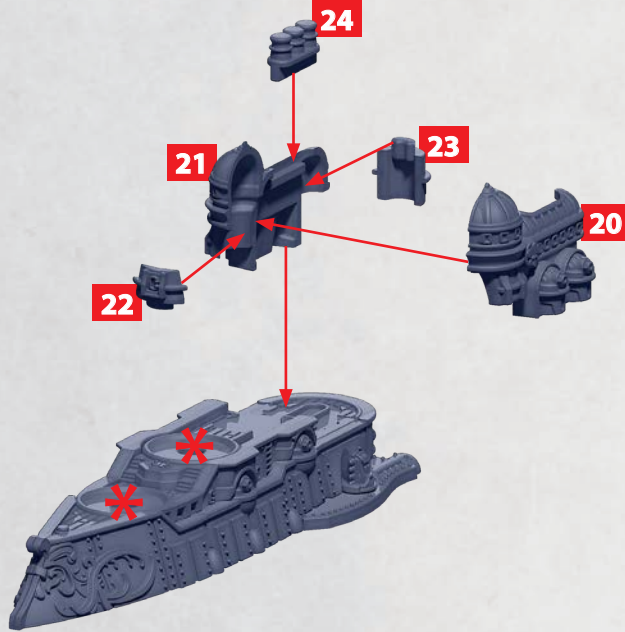

* ALL TURRETS ARE INTERCHANGEABLE

FURIEUX LEVANT GRAND CORVETTE

PARTS CAN BE FOUND ON THE ALLIANCE LEVANT SQUADRONS SPRUES

VOLIERE LEVANT SUPPORT CARRIER

PARTS CAN BE FOUND ON THE ALLIANCE LEVANT SQUADRONS SPRUES

17

18

CHEVALIER CLASS CRUISER

PARTS CAN BE FOUND ON THE ALLIANCE FRONTLINE SQUADRONS SPRUES

CHEVALIER CLASS CRUISER

PARTS CAN BE FOUND ON THE ALLIANCE FRONTLINE SQUADRONS SPRUES

HEAVY GUN
TURRET

25-27

HEAVY
MAGNETIC
BOMBARD

32-33

HEAT LANCE

28-30

* ALL TURRETS ARE INTERCHANGEABLE

CHARLEMAGNE CLASS HEAVY CRUISER

PARTS CAN BE FOUND ON THE ALLIANCE FRONTLINE SQUADRONS SPRUES

CHARLEMAGNE CLASS HEAVY CRUISER

PARTS CAN BE FOUND ON THE ALLIANCE FRONTLINE SQUADRONS SPRUES

HEAVY GUN
TURRET

25-27

HEAVY
MAGNETIC
BOMBARD

32-33

HEAT LANCE

28-30

* ALL TURRETS ARE INTERCHANGEABLE