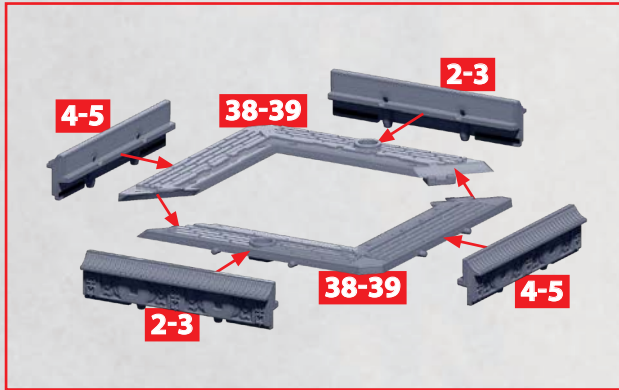

PART NO. 58 CAN ALSO BE ADDED TO THE SIDES THAT DO NOT CONTAIN A HOLE

* ALL GREEBLIES ARE INTERCHANGEABLE IN THE POSITIONS SHOWN. THE TINTED ASTERISKS INDICATE POSITIONS THAT ARE OBSCURED ON THE CURRENT MODEL'S VIEW

58

59

60

61-62

ZIWEI SKY BASTION

PARTS CAN BE FOUND ON THE **EMPIRE ZHANMADAO SKY Fortress** SPRUES

ZIWEI SKY BASTION

PARTS CAN BE FOUND ON THE **EMPIRE ZHANMADAO SKY FORTRESS** SPRUES