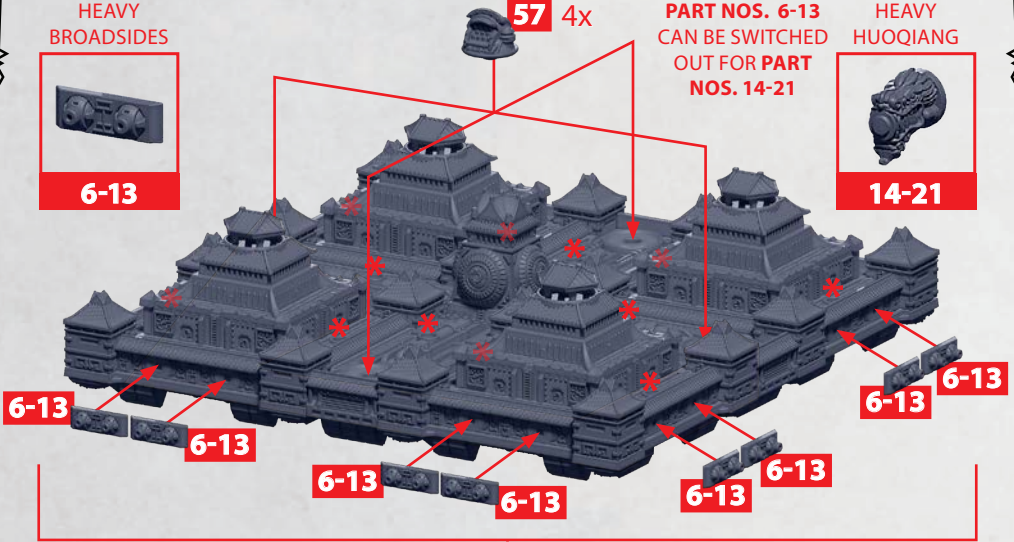

RED PARTS INDICATE
SECTIONS ALREADY ATTACHED

ZHANMADAO SKY FORTRESS

PARTS CAN BE FOUND ON THE **EMPIRE ZHANMADAO SKY FORTRESS SPRUES**

ZHANMADAO SKY FORTRESS

PARTS CAN BE FOUND ON THE **EMPIRE ZHANMADAO SKY FORTRESS SPRUES**

ZHANMADAO SKY FORTRESS

PARTS CAN BE FOUND ON THE EMPIRE ZHANMADAO SKY FORTRESS SPRUES

HEAVY BROADSIDES

6-13

57 4x

PART NOS. 6-13 CAN BE SWITCHED OUT FOR PART NOS. 14-21

HEAVY HUOQIANG

14-21

PART NO. 58 CAN ALSO BE ADDED TO THE SIDES THAT DO NOT CONTAIN A HOLE

* ALL GREEBLIES ARE INTERCHANGEABLE IN THE POSITIONS SHOWN. THE TINTED ASTERISKS INDICATE POSITIONS THAT ARE OBSCURED ON THE CURRENT MODEL'S VIEW