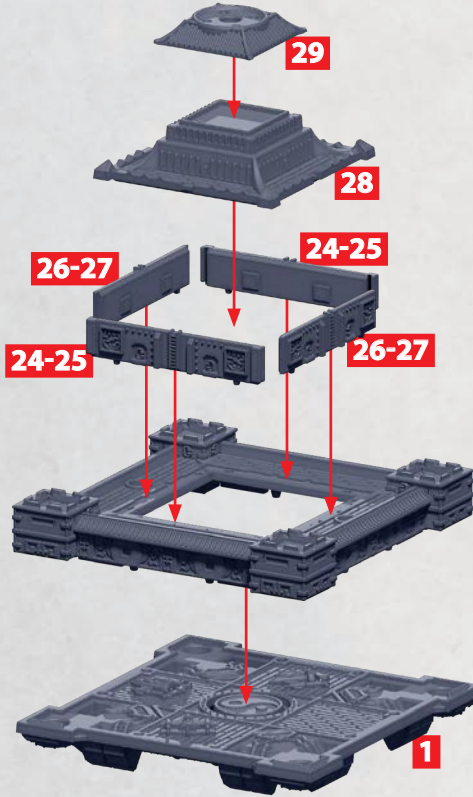

PART NO. 58 CAN ALSO BE ADDED TO THE SIDES THAT DO NOT CONTAIN A HOLE

* ALL GREEBLIES ARE INTERCHANGEABLE IN THE POSITIONS SHOWN. THE TINTED ASTERISKS INDICATE POSITIONS THAT ARE OBSCURED ON THE CURRENT MODEL'S VIEW

58

59

60

61-62

ZIWEI SKY BASTION

PARTS CAN BE FOUND ON THE **EMPIRE ZHANMADAO SKY Fortress** SPRUES

ZIWEI SKY BASTION

PARTS CAN BE FOUND ON THE **EMPIRE ZHANMADAO SKY FORTRESS** SPRUES

SEE **PAGE 8** FOR
ASSEMBLY

ZIWEI SKY BASTION

PARTS CAN BE FOUND ON THE EMPIRE ZHANMADAO SKY FORTRESS SPRUES

HEAVY ALCHEMICAL ROCKETS

PART NO. 57 CAN BE SWITCHED OUT FOR PART NOS. 51-52

HEAVY HUOQIANG

PART NOS. 6-13 CAN BE SWITCHED OUT FOR PART NOS. 14-21