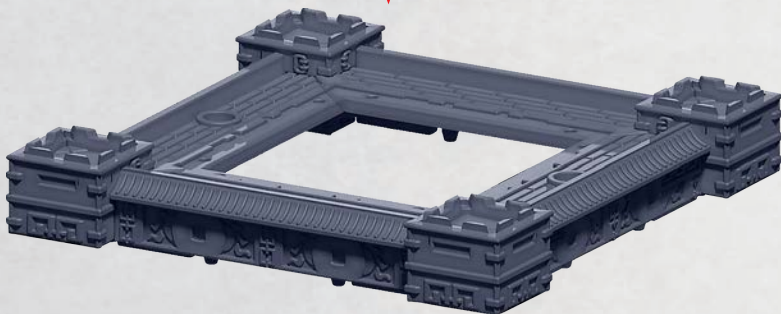

PART NO. 58 CAN ALSO BE ADDED TO THE SIDES THAT DO NOT CONTAIN A HOLE

* ALL GREEBLIES ARE INTERCHANGEABLE IN THE POSITIONS SHOWN. THE TINTED ASTERISKS INDICATE POSITIONS THAT ARE OBSCURED ON THE CURRENT MODEL'S VIEW

58

59

60

61-62

ZIWEI SKY BASTION

PARTS CAN BE FOUND ON THE **EMPIRE ZHANMADAO SKY Fortress** SPRUES

ZIWEI SKY BASTION

PARTS CAN BE FOUND ON THE **EMPIRE ZHANMADAO SKY FORTRESS** SPRUES

SEE **PAGE 8** FOR
ASSEMBLY

ZIWEI SKY BASTION

PARTS CAN BE FOUND ON THE EMPIRE ZHANMADAO SKY FORTRESS SPRUES

HEAVY ALCHEMICAL ROCKETS

PART NO. 57 CAN BE SWITCHED OUT FOR PART NOS. 51-52

HEAVY HUOQIANG

PART NOS. 6-13 CAN BE SWITCHED OUT FOR PART NOS. 14-21