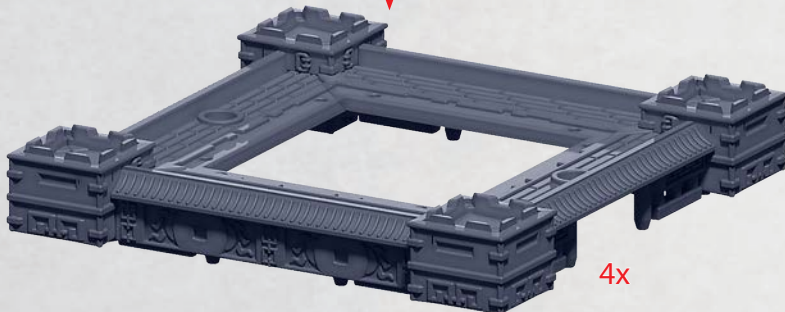

ZHANMADAO SKY FORTRESS

PARTS CAN BE FOUND ON THE **EMPIRE ZHANMADAO SKY FORTRESS SPRUES**

MARKED RED TO INDICATE FINISHED POSITION BELOW

ZHANMADAO SKY FORTRESS

PARTS CAN BE FOUND ON THE **EMPIRE ZHANMADAO SKY FORTRESS SPRUES**

ZHANMADAO SKY FORTRESS

PARTS CAN BE FOUND ON THE **EMPIRE ZHANMADAO SKY FORTRESS SPRUES**

4x

NOTE: PART NOS. 2-5 MUST BE ADJACENT TO EACH OTHER AND LIKEWISE FOR PART NOS. 22-23 AS SHOWN

PLEASE READ BEFORE ASSEMBLY:
PRIOR TO FIXING ALL THESE PARTS TOGETHER PLEASE CHECK THE **NOTE ON PAGE 4** AS IT MAY DICTATE DIFFERENT BUILDS FOR THE SECTIONS

4x

ZHANMADAO SKY FORTRESS

PARTS CAN BE FOUND ON THE EMPIRE ZHANMADAO SKY FORTRESS SPRUES

SEE PREVIOUS PAGE (3)
FOR SECTION ASSEMBLY
ALSO NOTE, OPEN WALLS
(PART NOS. 22-23) NEED TO
BE FACING THE INSIDE OF
THE STRUCTURE AND NOT
SEEN AS EXTERNAL WALLS