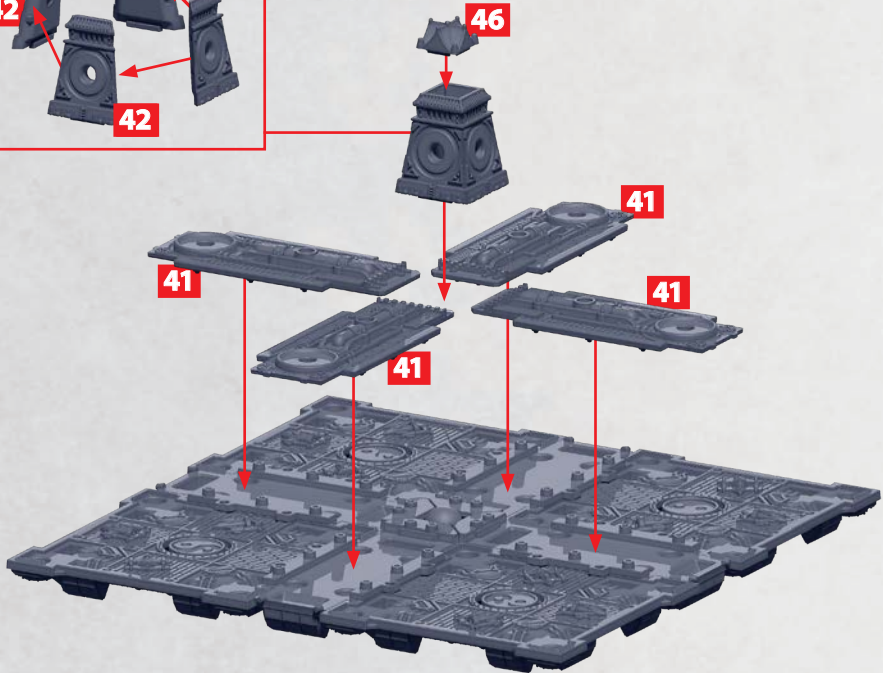

ZHANMADAO SKY FORTRESS

PARTS CAN BE FOUND ON THE **EMPIRE ZHANMADAO SKY FORTRESS SPRUES**

MARKED RED TO INDICATE FINISHED POSITION BELOW

ZHANMADAO SKY FORTRESS

PARTS CAN BE FOUND ON THE **EMPIRE ZHANMADAO SKY FORTRESS SPRUES**

ZHANMADAO SKY FORTRESS

PARTS CAN BE FOUND ON THE **EMPIRE ZHANMADAO SKY FORTRESS SPRUES**

4x

NOTE: PART NOS. 2-5 MUST BE ADJACENT TO EACH OTHER AND LIKEWISE FOR PART NOS. 22-23 AS SHOWN

PLEASE READ BEFORE ASSEMBLY:
PRIOR TO FIXING ALL THESE PARTS TOGETHER PLEASE CHECK THE **NOTE ON PAGE 4** AS IT MAY DICTATE DIFFERENT BUILDS FOR THE SECTIONS

4x

ZHANMADAO SKY FORTRESS

PARTS CAN BE FOUND ON THE EMPIRE ZHANMADAO SKY FORTRESS SPRUES

SEE PREVIOUS PAGE (3)
FOR SECTION ASSEMBLY
ALSO NOTE, OPEN WALLS
(PART NOS. 22-23) NEED TO
BE FACING THE INSIDE OF
THE STRUCTURE AND NOT
SEEN AS EXTERNAL WALLS