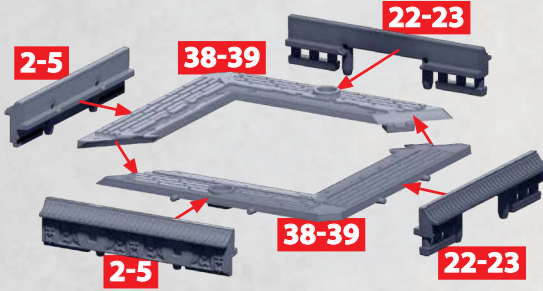

ZHANMADAO SKY FORTRESS

PARTS CAN BE FOUND ON THE **EMPIRE ZHANMADAO SKY FORTRESS SPRUES**

MARKED RED TO INDICATE FINISHED POSITION BELOW

ZHANMADAO SKY FORTRESS

PARTS CAN BE FOUND ON THE **EMPIRE ZHANMADAO SKY FORTRESS SPRUES**

ZHANMADAO SKY FORTRESS

PARTS CAN BE FOUND ON THE **EMPIRE ZHANMADAO SKY FORTRESS SPRUES**

4x

NOTE: PART NOS. 2-5 MUST BE ADJACENT TO EACH OTHER AND LIKEWISE FOR PART NOS. 22-23 AS SHOWN

PLEASE READ BEFORE ASSEMBLY:
PRIOR TO FIXING ALL THESE PARTS TOGETHER PLEASE CHECK THE **NOTE ON PAGE 4** AS IT MAY DICTATE DIFFERENT BUILDS FOR THE SECTIONS

4x

ZHANMADAO SKY FORTRESS

PARTS CAN BE FOUND ON THE EMPIRE ZHANMADAO SKY FORTRESS SPRUES

SEE PREVIOUS PAGE (3)
FOR SECTION ASSEMBLY
ALSO NOTE, OPEN WALLS
(PART NOS. 22-23) NEED TO
BE FACING THE INSIDE OF
THE STRUCTURE AND NOT
SEEN AS EXTERNAL WALLS