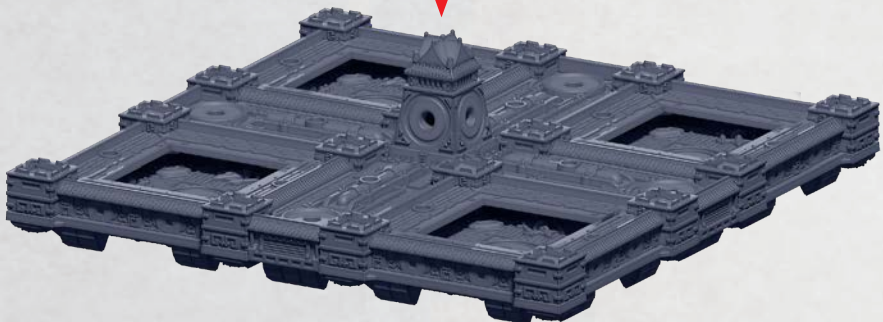

ZHANMADAO SKY FORTRESS

PARTS CAN BE FOUND ON THE **EMPIRE ZHANMADAO SKY FORTRESS SPRUES**

4x

NOTE: PART NOS. 2-5 MUST BE ADJACENT TO EACH OTHER AND LIKEWISE FOR PART NOS. 22-23 AS SHOWN

PLEASE READ BEFORE ASSEMBLY:
PRIOR TO FIXING ALL THESE PARTS TOGETHER PLEASE CHECK THE **NOTE ON PAGE 4** AS IT MAY DICTATE DIFFERENT BUILDS FOR THE SECTIONS

4x

ZHANMADAO SKY FORTRESS

PARTS CAN BE FOUND ON THE EMPIRE ZHANMADAO SKY FORTRESS SPRUES

SEE PREVIOUS PAGE (3)
FOR SECTION ASSEMBLY
ALSO NOTE, OPEN WALLS
(PART NOS. 22-23) NEED TO
BE FACING THE INSIDE OF
THE STRUCTURE AND NOT
SEEN AS EXTERNAL WALLS

RED PARTS INDICATE
SECTIONS ALREADY ATTACHED

ZHANMADAO SKY FORTRESS

PARTS CAN BE FOUND ON THE **EMPIRE ZHANMADAO SKY FORTRESS SPRUES**

ZHANMADAO SKY FORTRESS

PARTS CAN BE FOUND ON THE **EMPIRE ZHANMADAO SKY FORTRESS SPRUES**