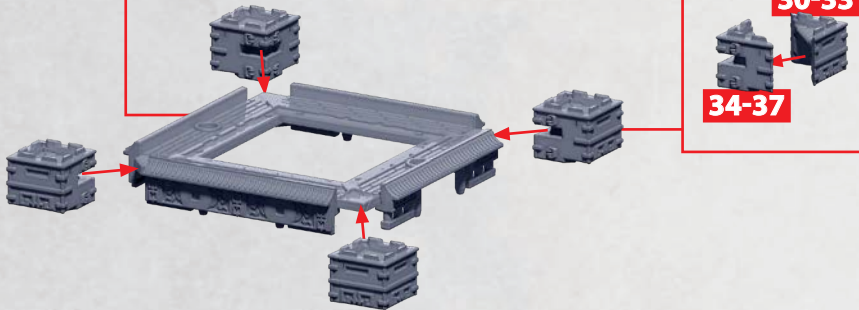

ZHANMADAO SKY FORTRESS

PARTS CAN BE FOUND ON THE **EMPIRE ZHANMADAO SKY FORTRESS SPRUES**

MARKED RED TO INDICATE FINISHED POSITION BELOW

ZHANMADAO SKY FORTRESS

PARTS CAN BE FOUND ON THE **EMPIRE ZHANMADAO SKY FORTRESS SPRUES**

ZHANMADAO SKY FORTRESS

PARTS CAN BE FOUND ON THE **EMPIRE ZHANMADAO SKY FORTRESS SPRUES**

4x

NOTE: PART NOS. 2-5 MUST BE ADJACENT TO EACH OTHER AND LIKEWISE FOR PART NOS. 22-23 AS SHOWN

PLEASE READ BEFORE ASSEMBLY:
PRIOR TO FIXING ALL THESE PARTS TOGETHER PLEASE CHECK THE **NOTE ON PAGE 4** AS IT MAY DICTATE DIFFERENT BUILDS FOR THE SECTIONS

4x

ZHANMADAO SKY FORTRESS

PARTS CAN BE FOUND ON THE EMPIRE ZHANMADAO SKY FORTRESS SPRUES

SEE PREVIOUS PAGE (3)
FOR SECTION ASSEMBLY
ALSO NOTE, OPEN WALLS
(PART NOS. 22-23) NEED TO
BE FACING THE INSIDE OF
THE STRUCTURE AND NOT
SEEN AS EXTERNAL WALLS