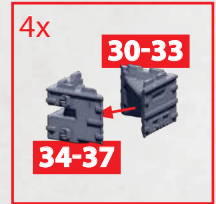

QIANSHAO SKY KEEP

PARTS CAN BE FOUND ON THE **EMPIRE ZHANMADAO SKY FORTRESS** SPRUES