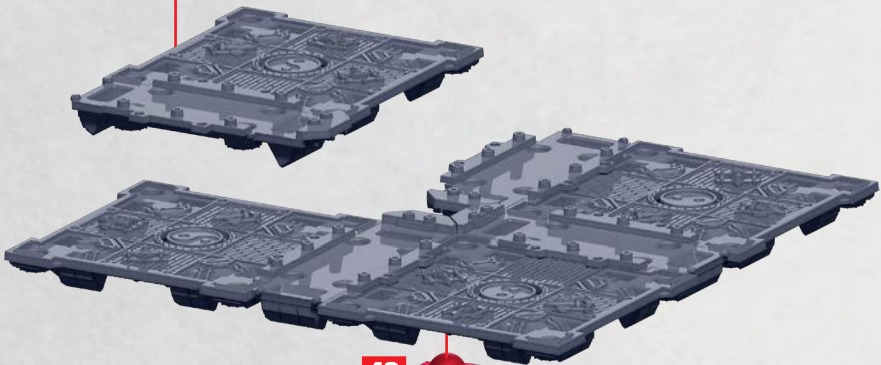

ZHANMADAO SKY FORTRESS

PARTS CAN BE FOUND ON THE **EMPIRE ZHANMADAO SKY FORTRESS SPRUES**

MARKED RED TO INDICATE FINISHED POSITION BELOW

ZHANMADAO SKY FORTRESS

PARTS CAN BE FOUND ON THE **EMPIRE ZHANMADAO SKY FORTRESS SPRUES**

ZHANMADAO SKY FORTRESS

PARTS CAN BE FOUND ON THE **EMPIRE ZHANMADAO SKY FORTRESS SPRUES**

4x

NOTE: PART NOS. 2-5 MUST BE ADJACENT TO EACH OTHER AND LIKEWISE FOR PART NOS. 22-23 AS SHOWN

PLEASE READ BEFORE ASSEMBLY:
PRIOR TO FIXING ALL THESE PARTS TOGETHER PLEASE CHECK THE **NOTE ON PAGE 4** AS IT MAY DICTATE DIFFERENT BUILDS FOR THE SECTIONS

4x

ZHANMADAO SKY FORTRESS

PARTS CAN BE FOUND ON THE EMPIRE ZHANMADAO SKY FORTRESS SPRUES

SEE PREVIOUS PAGE (3)
FOR SECTION ASSEMBLY
ALSO NOTE, OPEN WALLS
(PART NOS. 22-23) NEED TO
BE FACING THE INSIDE OF
THE STRUCTURE AND NOT
SEEN AS EXTERNAL WALLS