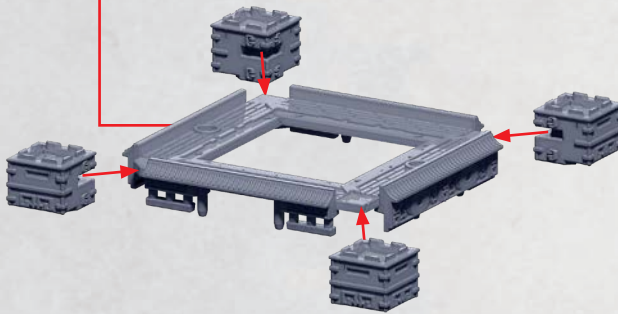

QIANSHAO SKY KEEP

PARTS CAN BE FOUND ON THE **EMPIRE ZHANMADAO SKY FORTRESS** SPRUES