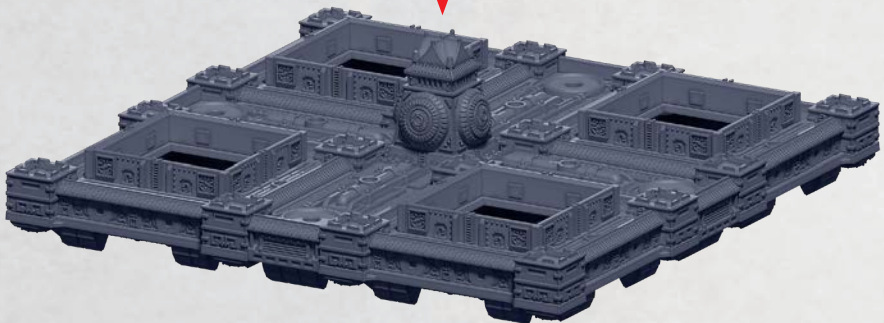

4x

ZHANMADAO SKY FORTRESS

PARTS CAN BE FOUND ON THE EMPIRE ZHANMADAO SKY FORTRESS SPRUES

SEE PREVIOUS PAGE (3)
FOR SECTION ASSEMBLY
ALSO NOTE, OPEN WALLS
(PART NOS. 22-23) NEED TO
BE FACING THE INSIDE OF
THE STRUCTURE AND NOT
SEEN AS EXTERNAL WALLS

RED PARTS INDICATE
SECTIONS ALREADY ATTACHED

ZHANMADAO SKY FORTRESS

PARTS CAN BE FOUND ON THE **EMPIRE ZHANMADAO SKY FORTRESS SPRUES**

ZHANMADAO SKY FORTRESS

PARTS CAN BE FOUND ON THE **EMPIRE ZHANMADAO SKY FORTRESS SPRUES**