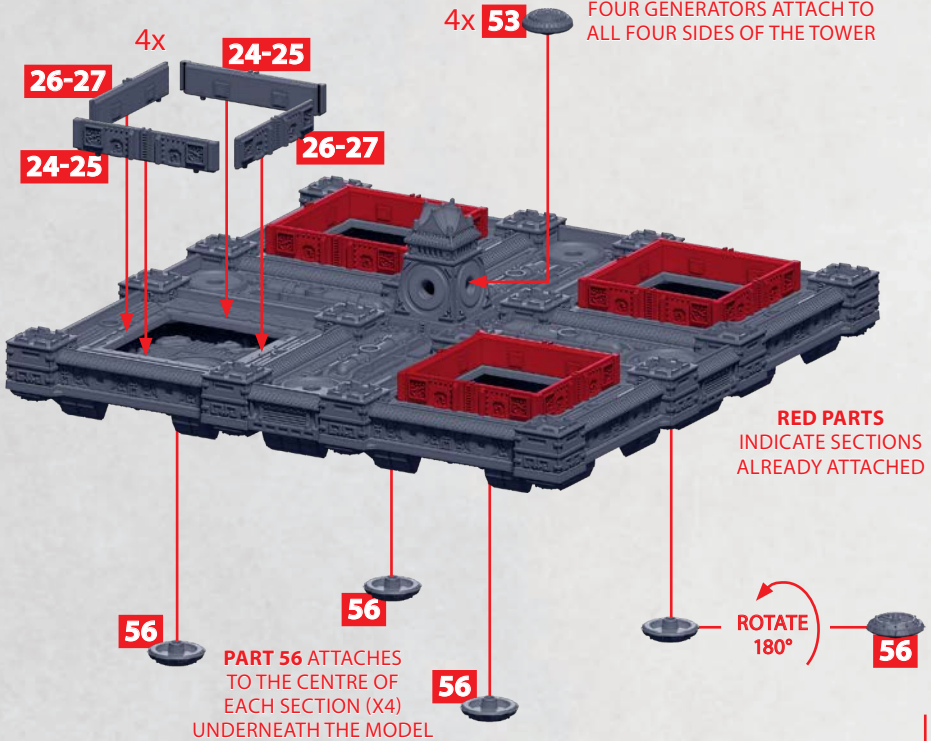

4x

ZHANMADAO SKY FORTRESS

PARTS CAN BE FOUND ON THE EMPIRE ZHANMADAO SKY FORTRESS SPRUES

SEE PREVIOUS PAGE (3)
FOR SECTION ASSEMBLY
ALSO NOTE, OPEN WALLS
(PART NOS. 22-23) NEED TO
BE FACING THE INSIDE OF
THE STRUCTURE AND NOT
SEEN AS EXTERNAL WALLS

NOTE: ALTHOUGH NOT CRITICAL, WE DO ADVISE
THAT THE HOLES, INDICATED WITHIN THE SECTION,
ALIGN THROUGHOUT THE BUILD. THIS IN TURN MAY
DICTATE THE POSITIONING OF **PART NOS. 38-39**
(ON THE PREVIOUS PAGE) IN RELATION TO THE
WALLS (**PART NOS. 2-5 AND 22-23**)

RED PARTS INDICATE
SECTIONS ALREADY ATTACHED

ZHANMADAO SKY FORTRESS

PARTS CAN BE FOUND ON THE **EMPIRE ZHANMADAO SKY FORTRESS SPRUES**

ZHANMADAO SKY FORTRESS

PARTS CAN BE FOUND ON THE **EMPIRE ZHANMADAO SKY FORTRESS SPRUES**

PART NO. 58 CAN ALSO BE ADDED TO THE SIDES THAT DO NOT CONTAIN A HOLE

* ALL GREEBLIES ARE INTERCHANGEABLE IN THE POSITIONS SHOWN. THE TINTED ASTERISKS INDICATE POSITIONS THAT ARE OBSCURED ON THE CURRENT MODEL'S VIEW