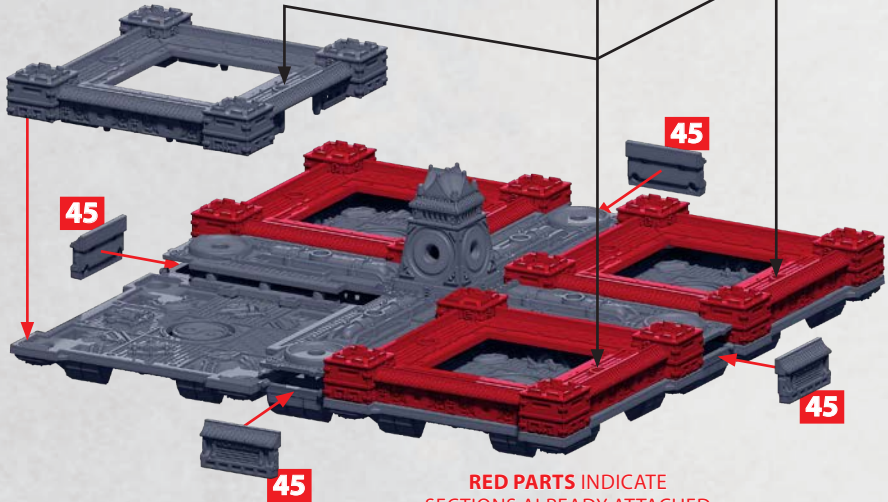

ZHANMADAO SKY FORTRESS

PARTS CAN BE FOUND ON THE **EMPIRE ZHANMADAO SKY FORTRESS SPRUES**

4x

NOTE: PART NOS. 2-5 MUST BE ADJACENT TO EACH OTHER AND LIKEWISE FOR PART NOS. 22-23 AS SHOWN

PLEASE READ BEFORE ASSEMBLY:
PRIOR TO FIXING ALL THESE PARTS TOGETHER PLEASE CHECK THE **NOTE ON PAGE 4** AS IT MAY DICTATE DIFFERENT BUILDS FOR THE SECTIONS

4x

ZHANMADAO SKY FORTRESS

PARTS CAN BE FOUND ON THE EMPIRE ZHANMADAO SKY FORTRESS SPRUES

SEE PREVIOUS PAGE (3)
FOR SECTION ASSEMBLY
ALSO NOTE, OPEN WALLS
(PART NOS. 22-23) NEED TO
BE FACING THE INSIDE OF
THE STRUCTURE AND NOT
SEEN AS EXTERNAL WALLS

NOTE: ALTHOUGH NOT CRITICAL, WE DO ADVISE
THAT THE HOLES, INDICATED WITHIN THE SECTION,
ALIGN THROUGHOUT THE BUILD. THIS IN TURN MAY
DICTATE THE POSITIONING OF **PART NOS. 38-39**
(ON THE PREVIOUS PAGE) IN RELATION TO THE
WALLS (**PART NOS. 2-5 AND 22-23**)

RED PARTS INDICATE
SECTIONS ALREADY ATTACHED

ZHANMADAO SKY FORTRESS

PARTS CAN BE FOUND ON THE **EMPIRE ZHANMADAO SKY FORTRESS SPRUES**

ZHANMADAO SKY FORTRESS

PARTS CAN BE FOUND ON THE **EMPIRE ZHANMADAO SKY FORTRESS SPRUES**