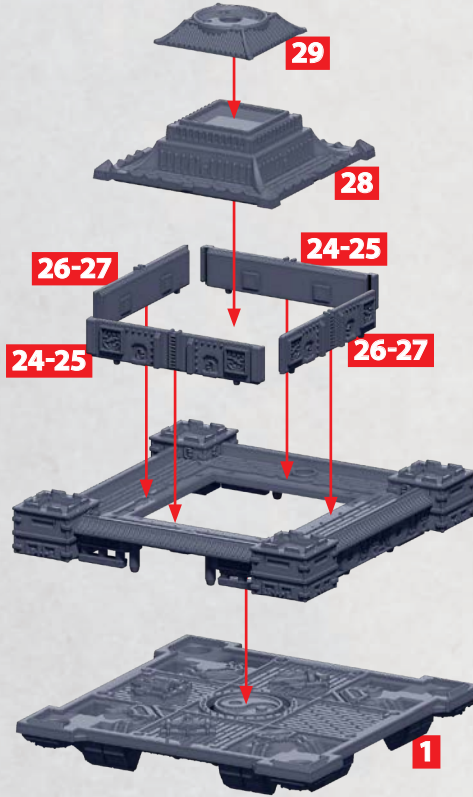

QIANSHAO SKY KEEP

PARTS CAN BE FOUND ON THE **EMPIRE ZHANMADAO SKY Fortress SPRUES**

SEE PAGE 11 FOR
ASSEMBLY