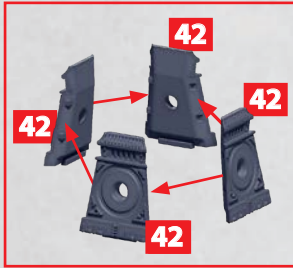

ZHANMADAO SKY FORTRESS

PARTS CAN BE FOUND ON THE **EMPIRE ZHANMADAO SKY FORTRESS SPRUES**

MARKED RED TO INDICATE FINISHED POSITION BELOW

ZHANMADAO SKY FORTRESS

PARTS CAN BE FOUND ON THE **EMPIRE ZHANMADAO SKY FORTRESS SPRUES**

ZHANMADAO SKY FORTRESS

PARTS CAN BE FOUND ON THE **EMPIRE ZHANMADAO SKY FORTRESS SPRUES**

4x

NOTE: PART NOS. 2-5 MUST BE ADJACENT TO EACH OTHER AND LIKEWISE FOR PART NOS. 22-23 AS SHOWN

PLEASE READ BEFORE ASSEMBLY:
PRIOR TO FIXING ALL THESE PARTS TOGETHER PLEASE CHECK THE **NOTE ON PAGE 4** AS IT MAY DICTATE DIFFERENT BUILDS FOR THE SECTIONS