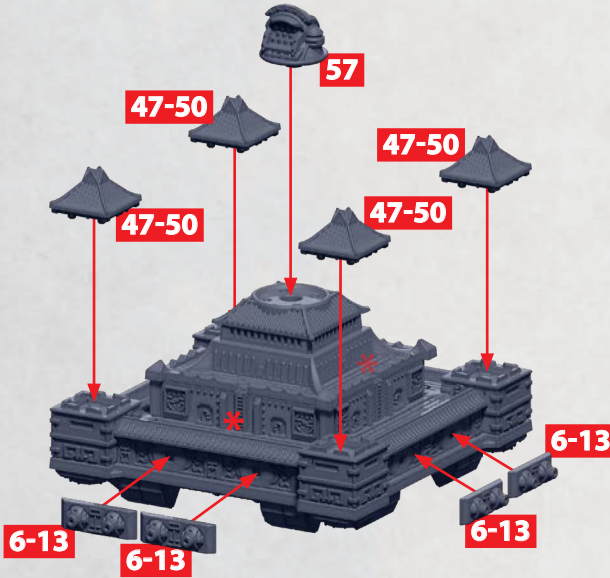

58

59

60

61-62

ZIWEI SKY BASTION

PARTS CAN BE FOUND ON THE **EMPIRE ZHANMADAO SKY Fortress** SPRUES

ZIWEI SKY BASTION

PARTS CAN BE FOUND ON THE **EMPIRE ZHANMADAO SKY FORTRESS** SPRUES

SEE **PAGE 8** FOR
ASSEMBLY

ZIWEI SKY BASTION

PARTS CAN BE FOUND ON THE EMPIRE ZHANMADAO SKY FORTRESS SPRUES

HEAVY ALCHEMICAL ROCKETS

PART NO. 57 CAN BE SWITCHED OUT FOR PART NOS. 51-52

HEAVY HUOQIANG

PART NOS. 6-13 CAN BE SWITCHED OUT FOR PART NOS. 14-21

PART NO. 58 CAN ALSO BE ADDED TO THE SIDES THAT DO NOT CONTAIN A HOLE

* ALL GREEBLIES ARE INTERCHANGEABLE IN THE POSITIONS SHOWN. THE TINTED ASTERISKS INDICATE POSITIONS THAT ARE OBSCURED ON THE CURRENT MODEL'S VIEW