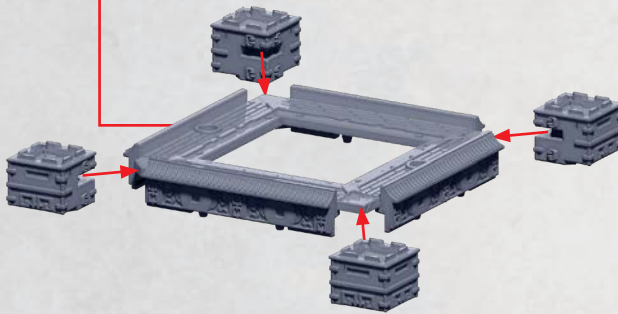

PART NO. 58 CAN ALSO BE ADDED TO THE SIDES THAT DO NOT CONTAIN A HOLE

* ALL GREEBLIES ARE INTERCHANGEABLE IN THE POSITIONS SHOWN. THE TINTED ASTERISKS INDICATE POSITIONS THAT ARE OBSCURED ON THE CURRENT MODEL'S VIEW

58

59

60

61-62

ZIWEI SKY BASTION

PARTS CAN BE FOUND ON THE **EMPIRE ZHANMADAO SKY Fortress** SPRUES

ZIWEI SKY BASTION

PARTS CAN BE FOUND ON THE **EMPIRE ZHANMADAO SKY FORTRESS** SPRUES

SEE **PAGE 8** FOR
ASSEMBLY

ZIWEI SKY BASTION

PARTS CAN BE FOUND ON THE EMPIRE ZHANMADAO SKY FORTRESS SPRUES

HEAVY ALCHEMICAL ROCKETS

PART NO. 57 CAN BE SWITCHED OUT FOR PART NOS. 51-52

HEAVY HUOQIANG

PART NOS. 6-13 CAN BE SWITCHED OUT FOR PART NOS. 14-21