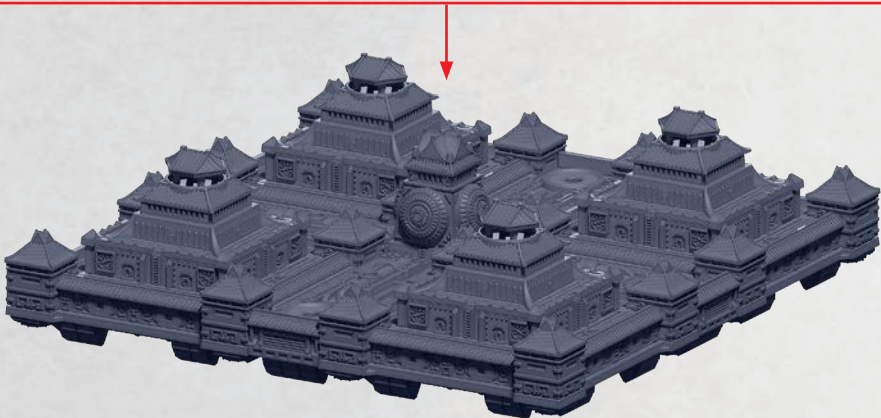

RED PARTS INDICATE
SECTIONS ALREADY ATTACHED

ZHANMADAO SKY FORTRESS

PARTS CAN BE FOUND ON THE **EMPIRE ZHANMADAO SKY FORTRESS SPRUES**

ZHANMADAO SKY FORTRESS

PARTS CAN BE FOUND ON THE **EMPIRE ZHANMADAO SKY FORTRESS SPRUES**