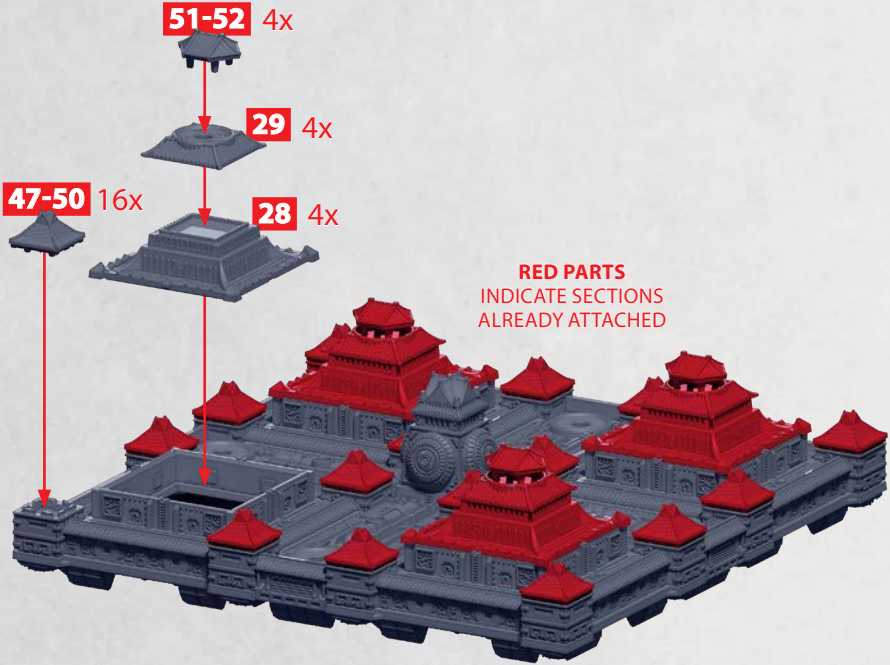

NOTE: ALTHOUGH NOT CRITICAL, WE DO ADVISE
THAT THE HOLES, INDICATED WITHIN THE SECTION,
ALIGN THROUGHOUT THE BUILD. THIS IN TURN MAY
DICTATE THE POSITIONING OF **PART NOS. 38-39**
(ON THE PREVIOUS PAGE) IN RELATION TO THE
WALLS (**PART NOS. 2-5 AND 22-23**)

RED PARTS INDICATE
SECTIONS ALREADY ATTACHED

ZHANMADAO SKY FORTRESS

PARTS CAN BE FOUND ON THE **EMPIRE ZHANMADAO SKY FORTRESS SPRUES**

ZHANMADAO SKY FORTRESS

PARTS CAN BE FOUND ON THE **EMPIRE ZHANMADAO SKY FORTRESS SPRUES**

ZHANMADAO SKY FORTRESS

PARTS CAN BE FOUND ON THE EMPIRE ZHANMADAO SKY FORTRESS SPRUES

HEAVY BROADSIDES

6-13

57 4x

PART NOS. 6-13 CAN BE SWITCHED OUT FOR PART NOS. 14-21

HEAVY HUOQIANG

14-21

PART NO. 58 CAN ALSO BE ADDED TO THE SIDES THAT DO NOT CONTAIN A HOLE

* ALL GREEBLIES ARE INTERCHANGEABLE IN THE POSITIONS SHOWN. THE TINTED ASTERISKS INDICATE POSITIONS THAT ARE OBSCURED ON THE CURRENT MODEL'S VIEW