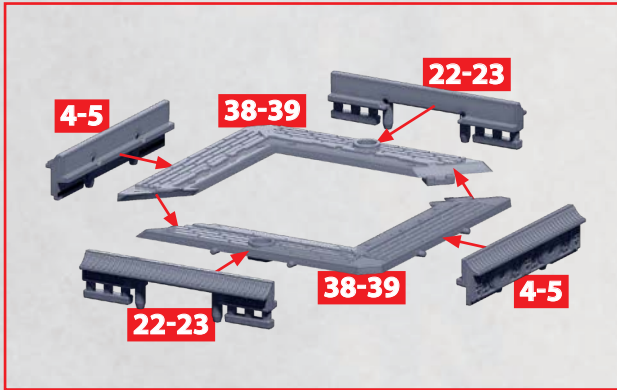

QIANSHAO SKY KEEP

PARTS CAN BE FOUND ON THE **EMPIRE ZHANMADAO SKY FORTRESS** SPRUES