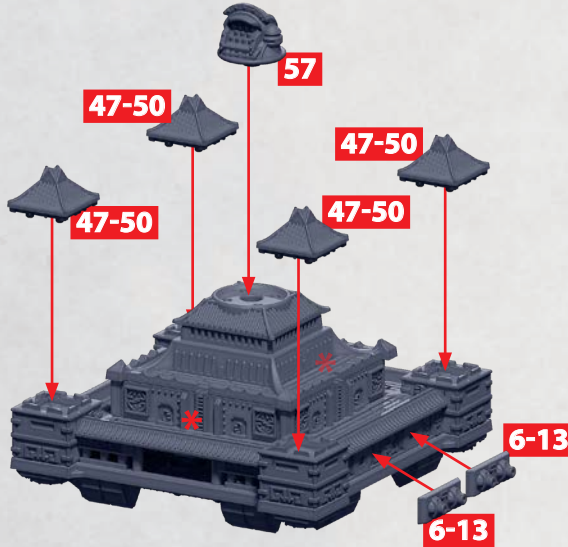

PART NO. 58 CAN ALSO BE ADDED TO THE SIDES THAT DO NOT CONTAIN A HOLE

* ALL GREEBLIES ARE INTERCHANGEABLE IN THE POSITIONS SHOWN. THE TINTED ASTERISKS INDICATE POSITIONS THAT ARE OBSCURED ON THE CURRENT MODEL'S VIEW

PARTS CAN BE FOUND ON THE EMPIRE ZHANMADAO SKY FORTRESS SPRUES

HEAVY ALCHEMICAL ROCKETS

PART NO. 57 CAN BE SWITCHED OUT FOR PART NOS. 51-52

HEAVY HUOQIANG

PART NOS. 6-13 CAN BE SWITCHED OUT FOR PART NOS. 14-21