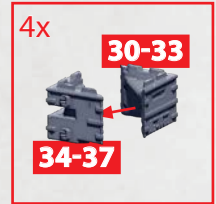

58

59

60

61-62

ZIWEI SKY BASTION

PARTS CAN BE FOUND ON THE **EMPIRE ZHANMADAO SKY Fortress** SPRUES

ZIWEI SKY BASTION

PARTS CAN BE FOUND ON THE **EMPIRE ZHANMADAO SKY FORTRESS** SPRUES