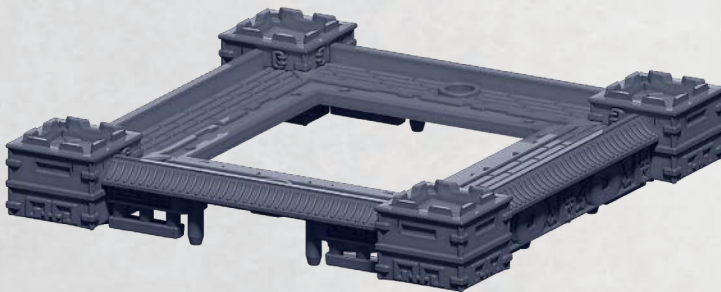

QIANSHAO SKY KEEP

PARTS CAN BE FOUND ON THE **EMPIRE ZHANMADAO SKY FORTRESS** SPRUES