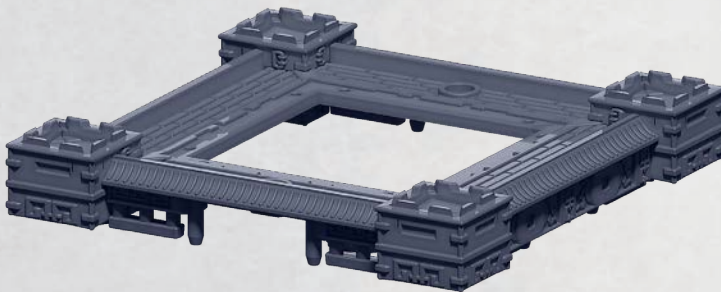

QIANSHAO SKY KEEP

PARTS CAN BE FOUND ON THE **EMPIRE ZHANMADAO SKY Fortress SPRUES**