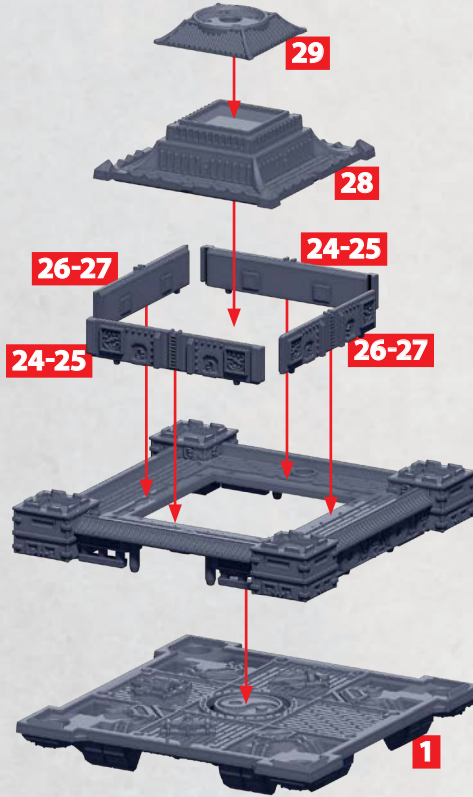

QIANSHAO SKY KEEP

PARTS CAN BE FOUND ON THE **EMPIRE ZHANMADAO SKY FORTRESS** SPRUES

SEE PAGE 11 FOR
ASSEMBLY