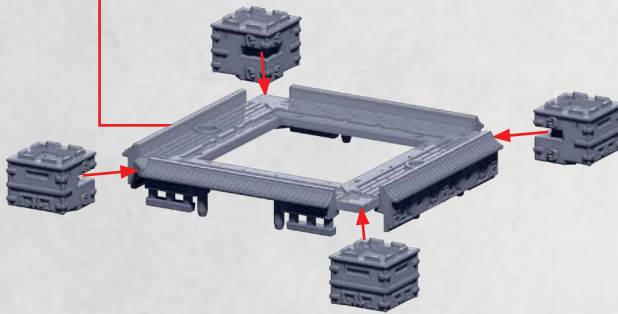

QIANSHAO SKY KEEP

PARTS CAN BE FOUND ON THE **EMPIRE ZHANMADAO SKY Fortress SPRUES**