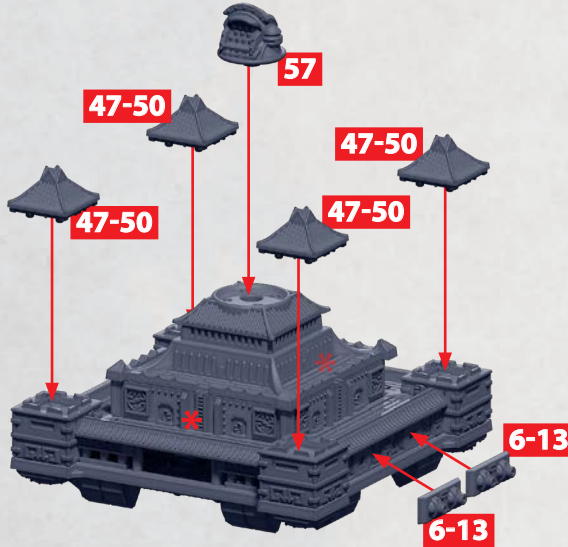

PART NO. 58 CAN
ALSO BE ADDED
TO THE SIDES
THAT DO NOT
CONTAIN A HOLE

* ALL GREEBLIES ARE
INTERCHANGEABLE IN
THE POSITIONS SHOWN.
THE TINTED ASTERISKS
INDICATE POSITIONS THAT
ARE OBSCURED ON THE
CURRENT MODEL'S VIEW

PARTS CAN BE FOUND ON THE EMPIRE ZHANMADAO SKY FORTRESS SPRUES

HEAVY
ALCHEMICAL
ROCKETS

PART NO. 57 CAN BE SWITCHED OUT FOR PART NOS. 51-52

HEAVY
HUOQIANG

PART NOS. 6-13 CAN BE SWITCHED OUT FOR PART NOS. 14-21