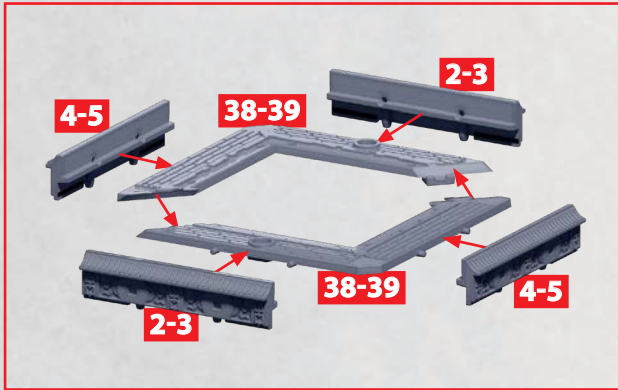

ZIWEI SKY BASTION

PARTS CAN BE FOUND ON THE **EMPIRE ZHANMADAO SKY FORTRESS** SPRUES

ZIWEI SKY BASTION

PARTS CAN BE FOUND ON THE **EMPIRE ZHANMADAO SKY FORTRESS** SPRUES

SEE **PAGE 8** FOR
ASSEMBLY

ZIWEI SKY BASTION

PART NO. 58 CAN
ALSO BE ADDED
TO THE SIDES
THAT DO NOT
CONTAIN A HOLE

* ALL GREEBLIES ARE
INTERCHANGEABLE IN
THE POSITIONS SHOWN.
THE TINTED ASTERISKS
INDICATE POSITIONS THAT
ARE OBSCURED ON THE
CURRENT MODEL'S VIEW