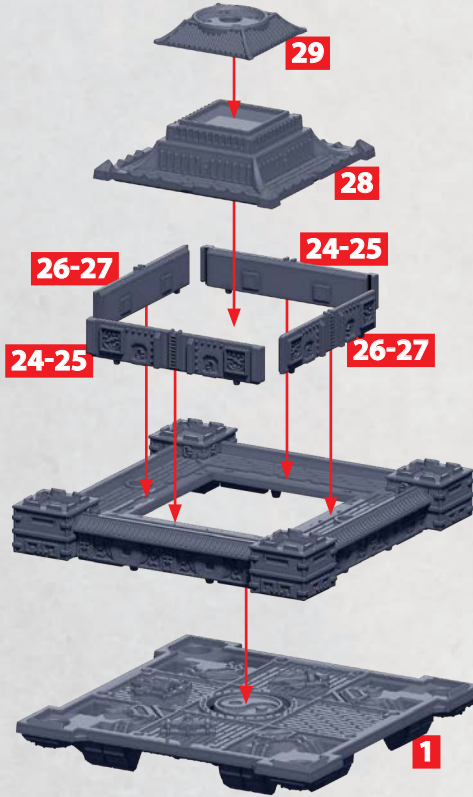

ZIWEI SKY BASTION

PARTS CAN BE FOUND ON THE **EMPIRE ZHANMADAO SKY FORTRESS** SPRUES

ZIWEI SKY BASTION

PARTS CAN BE FOUND ON THE **EMPIRE ZHANMADAO SKY FORTRESS** SPRUES

SEE **PAGE 8** FOR
ASSEMBLY

ZIWEI SKY BASTION

PARTS CAN BE FOUND ON THE EMPIRE ZHANMADAO SKY FORTRESS SPRUES

HEAVY
ALCHEMICAL
ROCKETS

HEAVY
HUOQIANG

PART NOS.
6-13 CAN BE
SWITCHED
OUT FOR
PART NOS.
14-21

PART NO.
57 CAN BE
SWITCHED
OUT FOR
PART NOS.
51-52

PART NO. 58 CAN
ALSO BE ADDED
TO THE SIDES
THAT DO NOT
CONTAIN A HOLE

* ALL GREEBLIES ARE
INTERCHANGEABLE IN
THE POSITIONS SHOWN.
THE TINTED ASTERISKS
INDICATE POSITIONS THAT
ARE OBSCURED ON THE
CURRENT MODEL'S VIEW