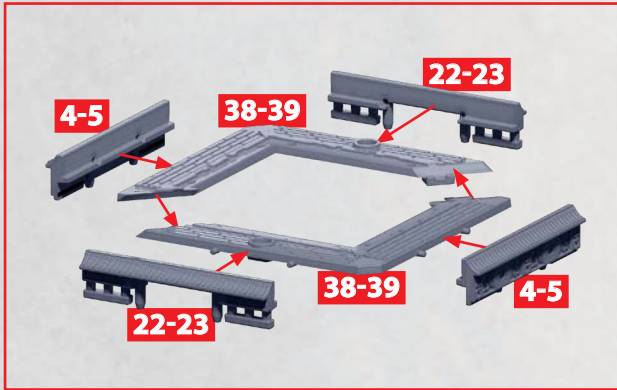

QIANSHAO SKY KEEP

PARTS CAN BE FOUND ON THE **EMPIRE ZHANMADAO SKY Fortress SPRUES**