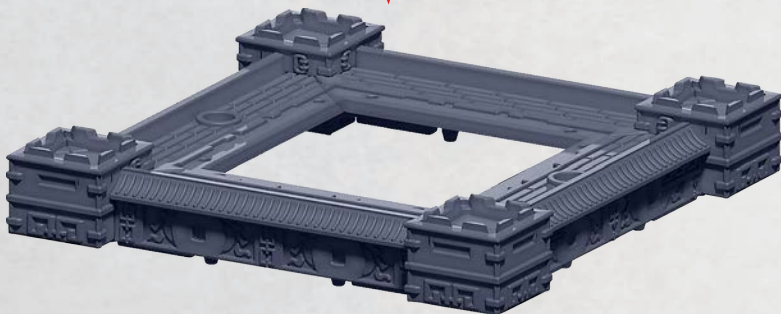

ZIWEI SKY BASTION

PARTS CAN BE FOUND ON THE **EMPIRE ZHANMADAO SKY FORTRESS** SPRUES

ZIWEI SKY BASTION

PARTS CAN BE FOUND ON THE **EMPIRE ZHANMADAO SKY FORTRESS** SPRUES

SEE **PAGE 8** FOR
ASSEMBLY

ZIWEI SKY BASTION

PARTS CAN BE FOUND ON THE EMPIRE ZHANMADAO SKY FORTRESS SPRUES

HEAVY
ALCHEMICAL
ROCKETS

HEAVY
HUOQIANG

PART NOS.
6-13 CAN BE
SWITCHED
OUT FOR
PART NOS.
14-21

PART NO.
57 CAN BE
SWITCHED
OUT FOR
PART NOS.
51-52

PART NO. 58 CAN
ALSO BE ADDED
TO THE SIDES
THAT DO NOT
CONTAIN A HOLE

* ALL GREEBLIES ARE
INTERCHANGEABLE IN
THE POSITIONS SHOWN.
THE TINTED ASTERISKS
INDICATE POSITIONS THAT
ARE OBSCURED ON THE
CURRENT MODEL'S VIEW