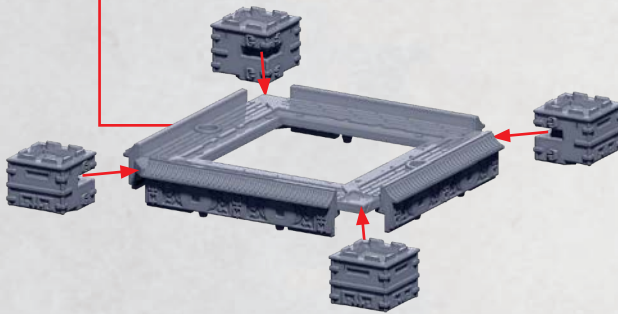

ZIWEI SKY BASTION

PARTS CAN BE FOUND ON THE **EMPIRE ZHANMADAO SKY FORTRESS** SPRUES

ZIWEI SKY BASTION

PARTS CAN BE FOUND ON THE **EMPIRE ZHANMADAO SKY FORTRESS** SPRUES

SEE **PAGE 8** FOR
ASSEMBLY

ZIWEI SKY BASTION

PARTS CAN BE FOUND ON THE EMPIRE ZHANMADAO SKY FORTRESS SPRUES

HEAVY
ALCHEMICAL
ROCKETS

HEAVY
HUOQIANG

PART NOS.
6-13 CAN BE
SWITCHED
OUT FOR
PART NOS.
14-21

PART NO.
57 CAN BE
SWITCHED
OUT FOR
PART NOS.
51-52

PART NO. 58 CAN
ALSO BE ADDED
TO THE SIDES
THAT DO NOT
CONTAIN A HOLE

* ALL GREEBLIES ARE
INTERCHANGEABLE IN
THE POSITIONS SHOWN.
THE TINTED ASTERISKS
INDICATE POSITIONS THAT
ARE OBSCURED ON THE
CURRENT MODEL'S VIEW