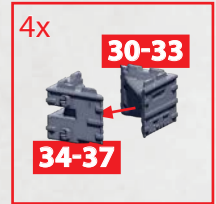

ZIWEI SKY BASTION

PARTS CAN BE FOUND ON THE **EMPIRE ZHANMADAO SKY FORTRESS** SPRUES