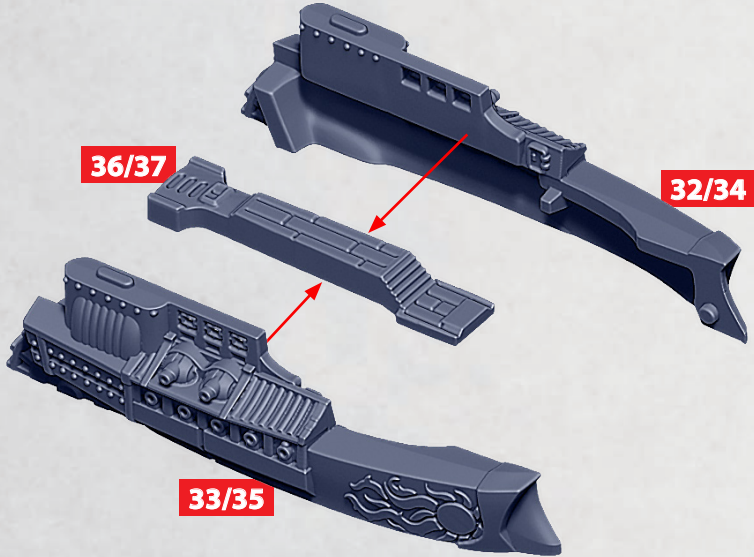

SHANGHAI CLASS FRIGATE

PARTS CAN BE FOUND ON THE EMPIRE FRONTLINE SPRUES