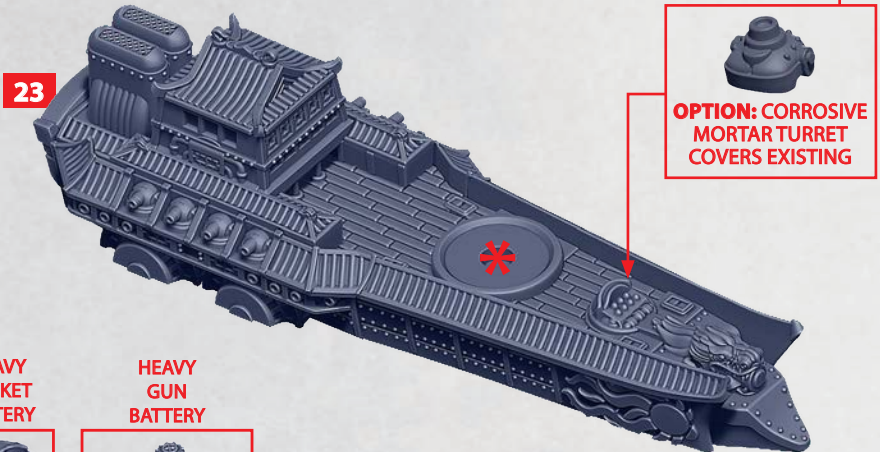

COMPONENTS FOR MERU OR DAO

PARTS CAN BE FOUND ON THE EMPIRE FRONTLINE SPRUES

HEAVY
ROCKET
BATTERY

42-44

HEAVY
GUN
BATTERY

45-47

* ALL TURRETS ARE INTERCHANGEABLE

JIAN CRUISER

PARTS CAN BE FOUND ON THE EMPIRE FRONTLINE SPRUES

WUSONG MONITOR

PARTS CAN BE FOUND ON THE EMPIRE FRONTLINE SPRUES

HEAVY
ROCKET
BATTERY

42-44

HEAVY
GUN
BATTERY

45-47

* ALL TURRETS ARE INTERCHANGEABLE

MERU HEAVY CRUISER

PARTS CAN BE FOUND ON THE EMPIRE FRONTLINE SPRUES

DAO LIGHT CRUISER

PARTS CAN BE FOUND ON THE EMPIRE FRONTLINE SPRUES

HEAVY
ROCKET
BATTERY

42-44

HEAVY
GUN
BATTERY

45-47