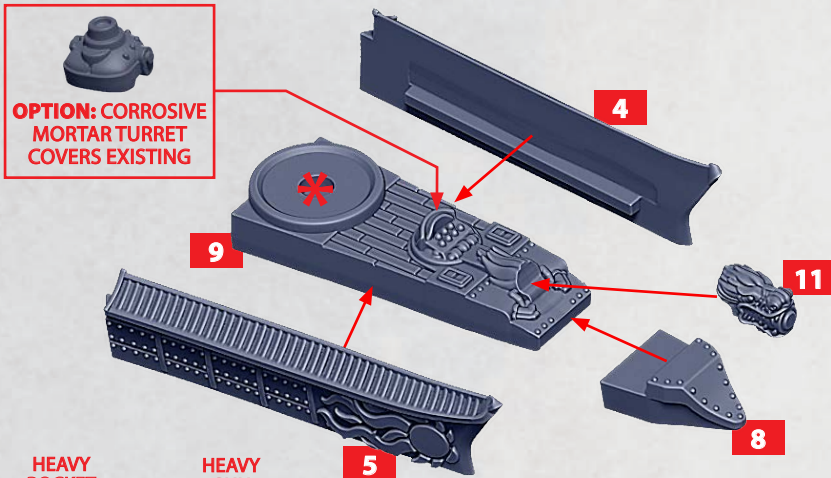

PARTS CAN BE FOUND ON THE EMPIRE FRONTLINE SPRUES

BASE HULL FOR JIAN, WUSONG, MERU AND DAO

PARTS CAN BE FOUND ON THE EMPIRE FRONTLINE SPRUES

COMPONENTS FOR A JIAN OR WUSONG

PARTS CAN BE FOUND ON THE EMPIRE FRONTLINE SPRUES

COMPONENTS FOR MERU OR DAO

PARTS CAN BE FOUND ON THE EMPIRE FRONTLINE SPRUES

HEAVY
ROCKET
BATTERY

42-44

HEAVY
GUN
BATTERY

45-47

* ALL TURRETS ARE INTERCHANGEABLE

JIAN CRUISER