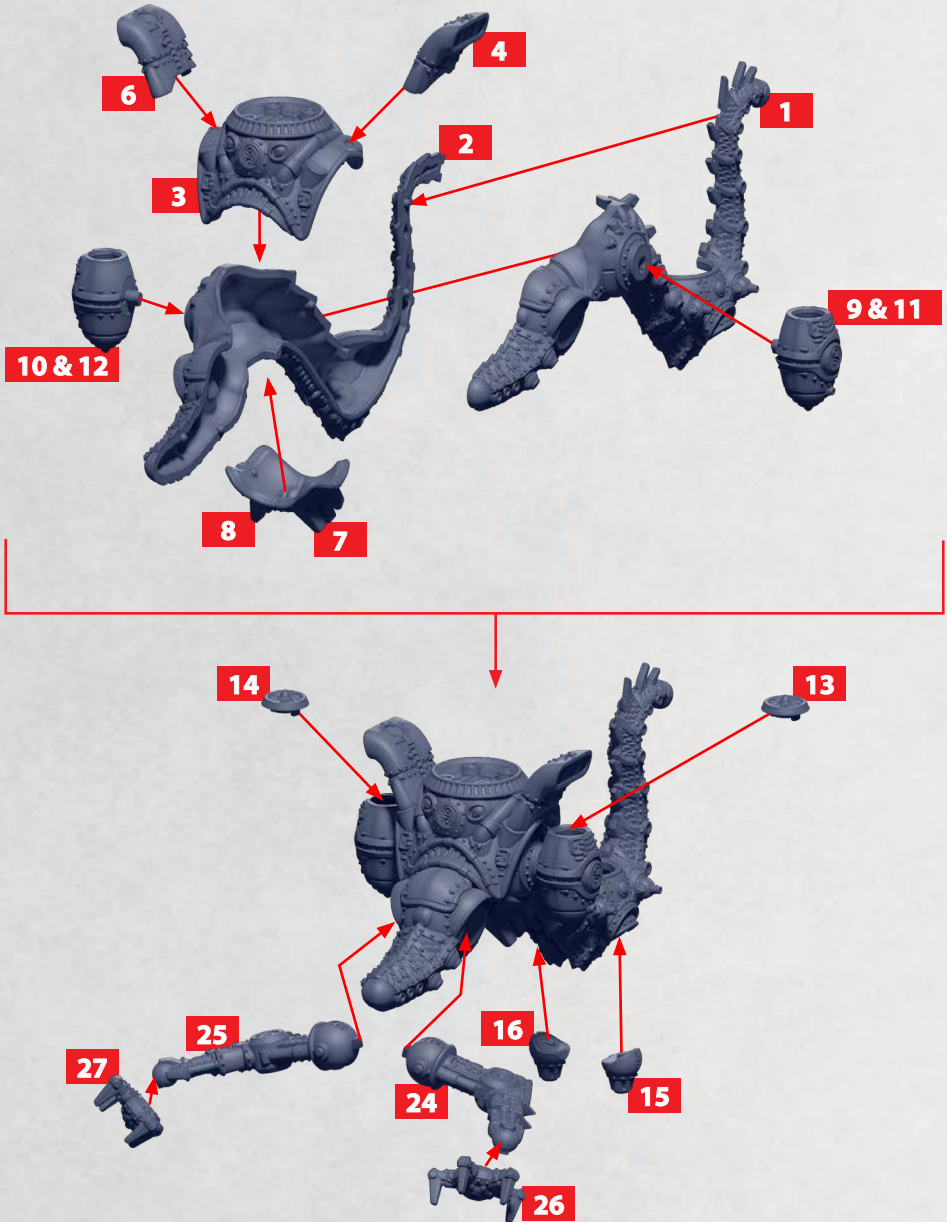

PARTS CAN BE FOUND ON THE EMPIRE FRONTLINE SPRUES

WUSONG MONITOR

PARTS CAN BE FOUND ON THE EMPIRE FRONTLINE SPRUES

HEAVY
ROCKET
BATTERY

42-44

HEAVY
GUN
BATTERY

45-47

* ALL TURRETS ARE INTERCHANGEABLE

MERU HEAVY CRUISER

PARTS CAN BE FOUND ON THE EMPIRE FRONTLINE SPRUES

DAO LIGHT CRUISER

PARTS CAN BE FOUND ON THE EMPIRE FRONTLINE SPRUES

HEAVY
ROCKET
BATTERY

42-44

HEAVY
GUN
BATTERY

45-47

* ALL TURRETS ARE INTERCHANGEABLE

TIANLONG DRACONIC COLOSSUS

PARTS CAN BE FOUND ON THE TAIN LONG SPRUES

TIANLONG DRACONIC COLOSSUS

PARTS CAN BE FOUND ON THE TAIN LONG SPRUES

HEAVY HUOQIANG

20

HEAT LANCETTE