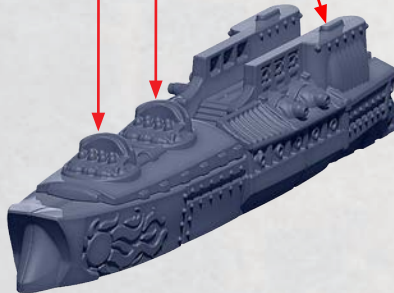

32

INTERPHASE GENERATOR

53

OPTION 1

OPTION 2

* ALL TURRETS ARE INTERCHANGEABLE

GONG CASS DETROYER 1

PARTS CAN BE FOUND ON THE EMPIRE FRONTLINE SPRUES