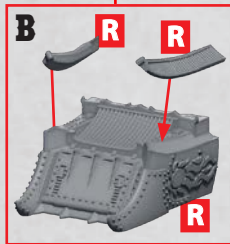

HEILONG

PARTS CAN BE FOUND ON THE **EMPIRE FRONTLINE** SPRUES AS WELL AS **RESIN** PARTS

HEAVY
ROCKET
BATTERY

HEAVY
GUN
BATTERY

42-44

45-47

HEILONG BATTLESHIP - A
ERGUN BATTLESHIP - B

SHANGHAI CLASS FRIGATE