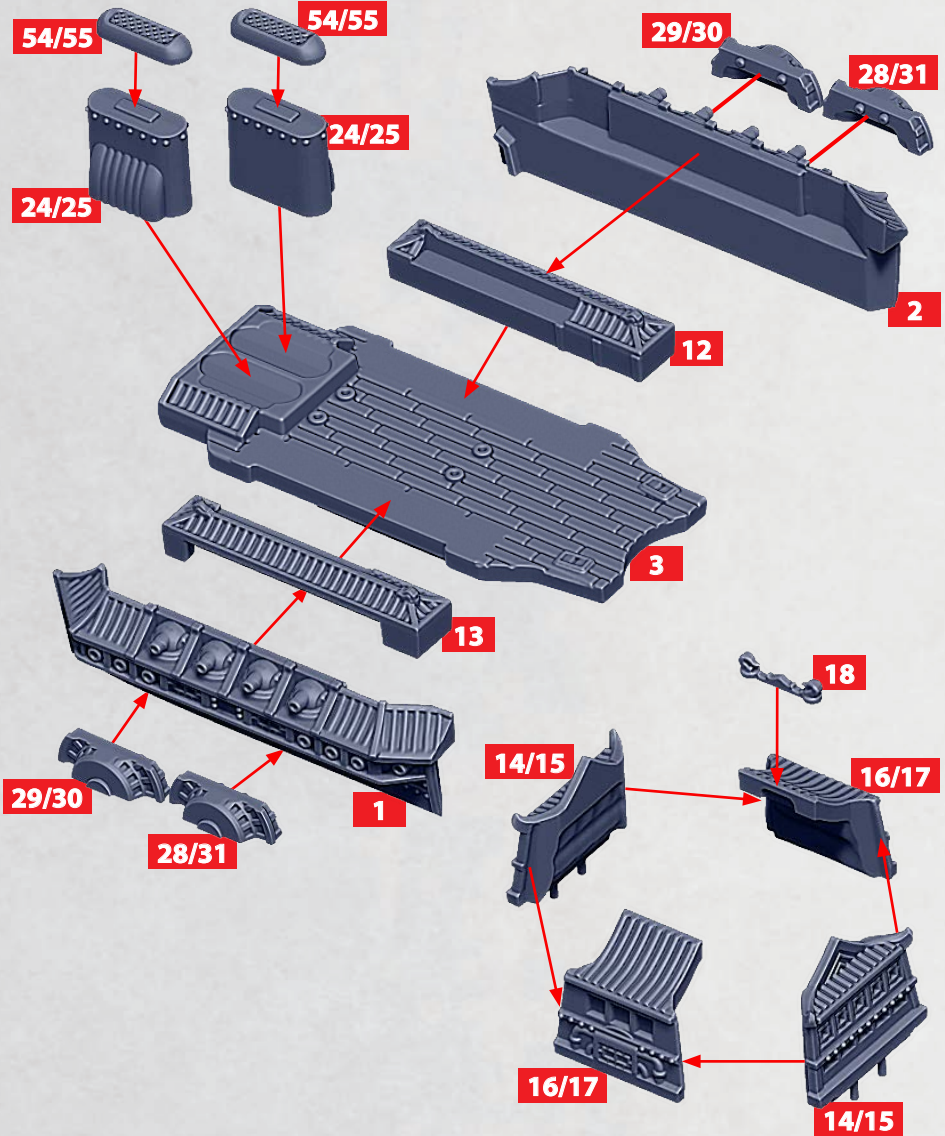

HEILONG

PARTS CAN BE FOUND ON THE **EMPIRE FRONTLINE** SPRUES AS WELL AS **RESIN** PARTS

HEAVY
ROCKET
BATTERY

HEAVY
GUN
BATTERY

42-44

45-47

HEILONG BATTLESHIP - A
ERGUN BATTLESHIP - B

SHANGHAI CLASS FRIGATE

PARTS CAN BE FOUND ON THE EMPIRE FRONTLINE SPRUES

BASE HULL FOR JIAN, WUSONG, MERU AND DAO

PARTS CAN BE FOUND ON THE EMPIRE FRONTLINE SPRUES

COMPONENTS FOR A JIAN OR WUSONG

PARTS CAN BE FOUND ON THE EMPIRE FRONTLINE SPRUES

COMPONENTS FOR MERU OR DAO

PARTS CAN BE FOUND ON THE EMPIRE FRONTLINE SPRUES

HEAVY
ROCKET
BATTERY

42-44

HEAVY
GUN
BATTERY

45-47

* ALL TURRETS ARE INTERCHANGEABLE

JIAN CRUISER

PARTS CAN BE FOUND ON THE EMPIRE FRONTLINE SPRUES

WUSONG MONITOR

PARTS CAN BE FOUND ON THE EMPIRE FRONTLINE SPRUES

HEAVY
ROCKET
BATTERY

42-44

HEAVY
GUN
BATTERY

45-47

* ALL TURRETS ARE INTERCHANGEABLE