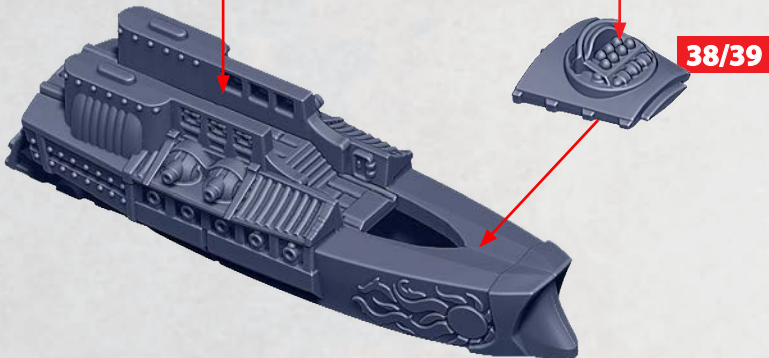

SHANGHAI CLASS FRIGATE

PARTS CAN BE FOUND ON THE EMPIRE FRONTLINE SPRUES