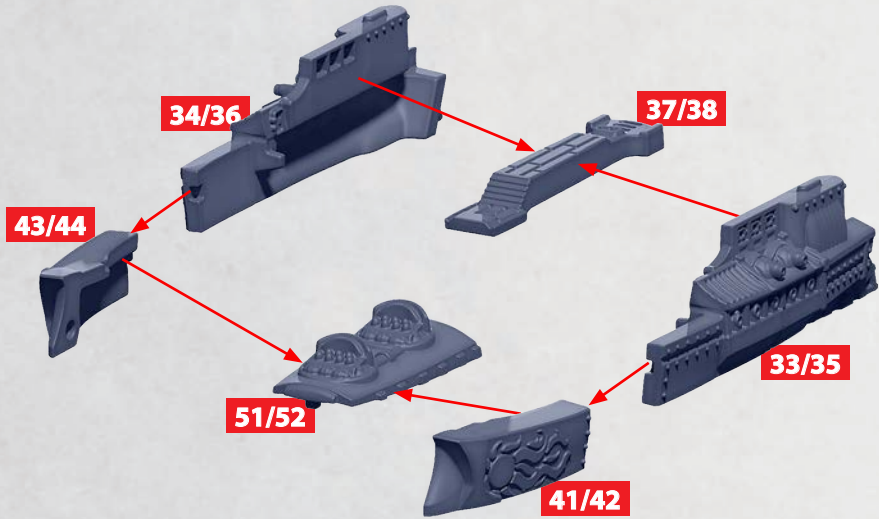

32

INTERPHASE GENERATOR

53

OPTION 1

OPTION 2

* ALL TURRETS ARE INTERCHANGEABLE

GONG CASS DETROYER 1

PARTS CAN BE FOUND ON THE EMPIRE FRONTLINE SPRUES