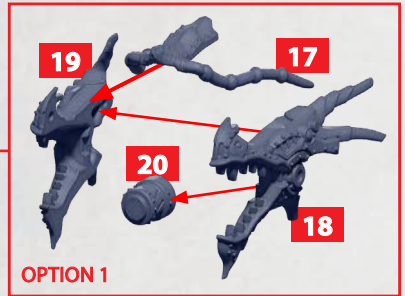

TIANLONG DRACONIC COLOSSUS

PARTS CAN BE FOUND ON THE TAIN LONG SPRUES

20

23

28

29

30

32

53

* ALL TURRETS ARE INTERCHANGEABLE