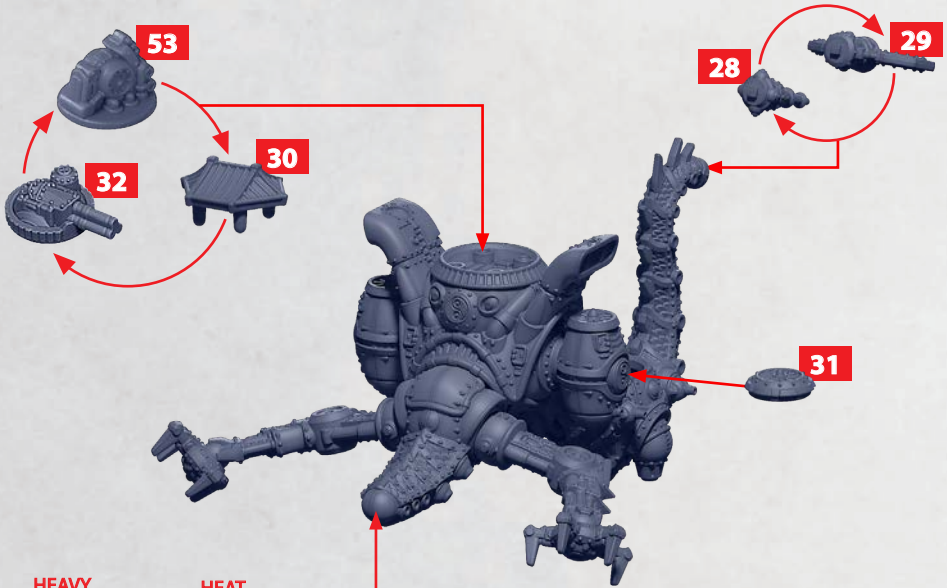

MERU HEAVY CRUISER

PARTS CAN BE FOUND ON THE EMPIRE FRONTLINE SPRUES

DAO LIGHT CRUISER

PARTS CAN BE FOUND ON THE EMPIRE FRONTLINE SPRUES

HEAVY
ROCKET
BATTERY

42-44

HEAVY
GUN
BATTERY

45-47

* ALL TURRETS ARE INTERCHANGEABLE

TIANLONG DRACONIC COLOSSUS

PARTS CAN BE FOUND ON THE TAIN LONG SPRUES

TIANLONG DRACONIC COLOSSUS

PARTS CAN BE FOUND ON THE TAIN LONG SPRUES

HEAVY HUOQIANG

20

HEAT LANCETTE