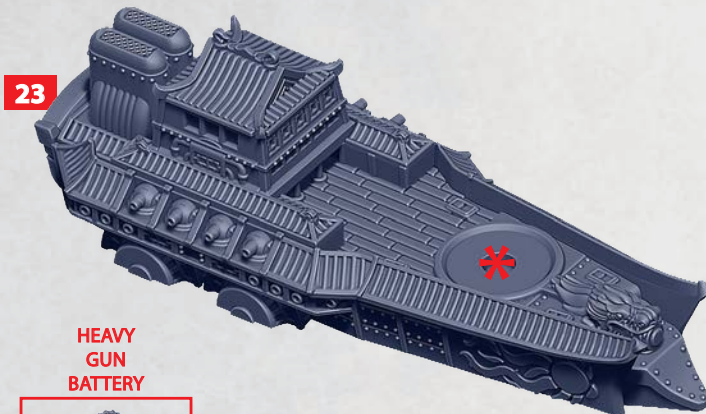

COMPONENTS FOR MERU OR DAO

PARTS CAN BE FOUND ON THE EMPIRE FRONTLINE SPRUES

HEAVY
ROCKET
BATTERY

42-44

HEAVY
GUN
BATTERY

45-47

* ALL TURRETS ARE INTERCHANGEABLE

JIAN CRUISER

PARTS CAN BE FOUND ON THE EMPIRE FRONTLINE SPRUES

WUSONG MONITOR

PARTS CAN BE FOUND ON THE EMPIRE FRONTLINE SPRUES

HEAVY
ROCKET
BATTERY

42-44

HEAVY
GUN
BATTERY

45-47

* ALL TURRETS ARE INTERCHANGEABLE

MERU HEAVY CRUISER

PARTS CAN BE FOUND ON THE EMPIRE FRONTLINE SPRUES

DAO LIGHT CRUISER

PARTS CAN BE FOUND ON THE EMPIRE FRONTLINE SPRUES

HEAVY
ROCKET
BATTERY

42-44

HEAVY
GUN
BATTERY

45-47