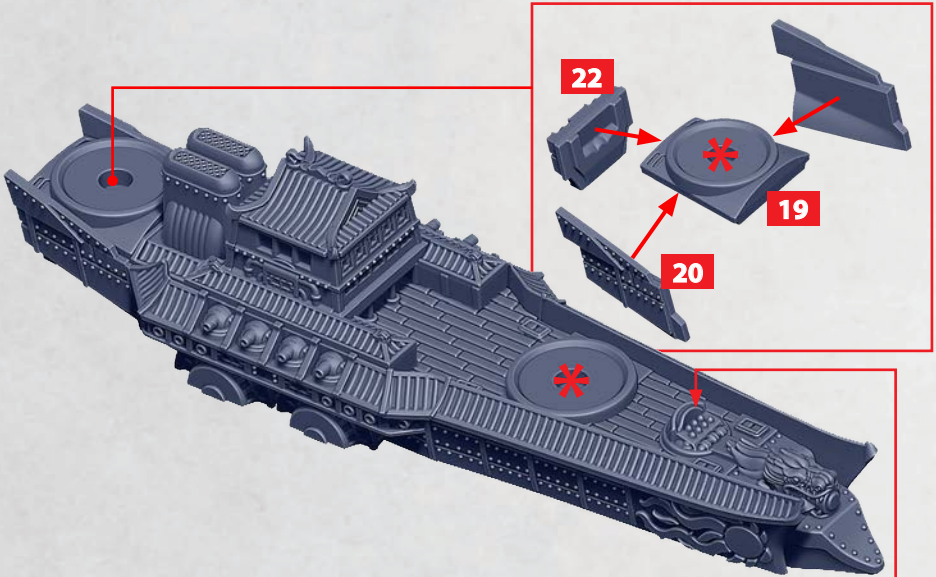

PARTS CAN BE FOUND ON THE EMPIRE FRONTLINE SPRUES

WUSONG MONITOR

PARTS CAN BE FOUND ON THE EMPIRE FRONTLINE SPRUES

HEAVY
ROCKET
BATTERY

42-44

HEAVY
GUN
BATTERY

45-47

* ALL TURRETS ARE INTERCHANGEABLE

MERU HEAVY CRUISER

PARTS CAN BE FOUND ON THE EMPIRE FRONTLINE SPRUES

DAO LIGHT CRUISER

PARTS CAN BE FOUND ON THE EMPIRE FRONTLINE SPRUES

HEAVY
ROCKET
BATTERY

42-44

HEAVY
GUN
BATTERY

45-47

* ALL TURRETS ARE INTERCHANGEABLE

TIANLONG DRACONIC COLOSSUS

PARTS CAN BE FOUND ON THE TAIN LONG SPRUES

TIANLONG DRACONIC COLOSSUS

PARTS CAN BE FOUND ON THE TAIN LONG SPRUES

HEAVY HUOQIANG

20

HEAT LANCETTE