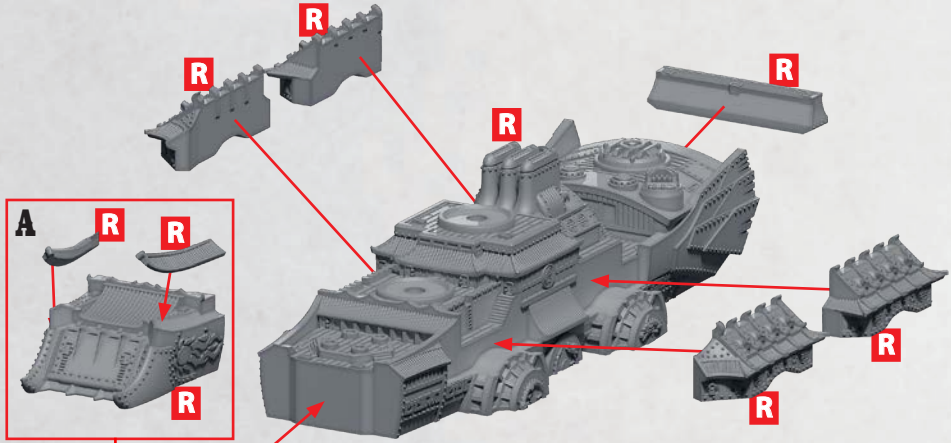

HEILONG

PARTS CAN BE FOUND ON THE **EMPIRE FRONTLINE** SPRUES AS WELL AS **RESIN** PARTS

HEAVY
ROCKET
BATTERY

HEAVY
GUN
BATTERY

42-44

45-47

HEILONG BATTLESHIP - A
ERGUN BATTLESHIP - B

SHANGHAI CLASS FRIGATE

COMPONENTS FOR MERU OR DAO

PARTS CAN BE FOUND ON THE EMPIRE FRONTLINE SPRUES

HEAVY
ROCKET
BATTERY

42-44

HEAVY
GUN
BATTERY

45-47

* ALL TURRETS ARE INTERCHANGEABLE

JIAN CRUISER