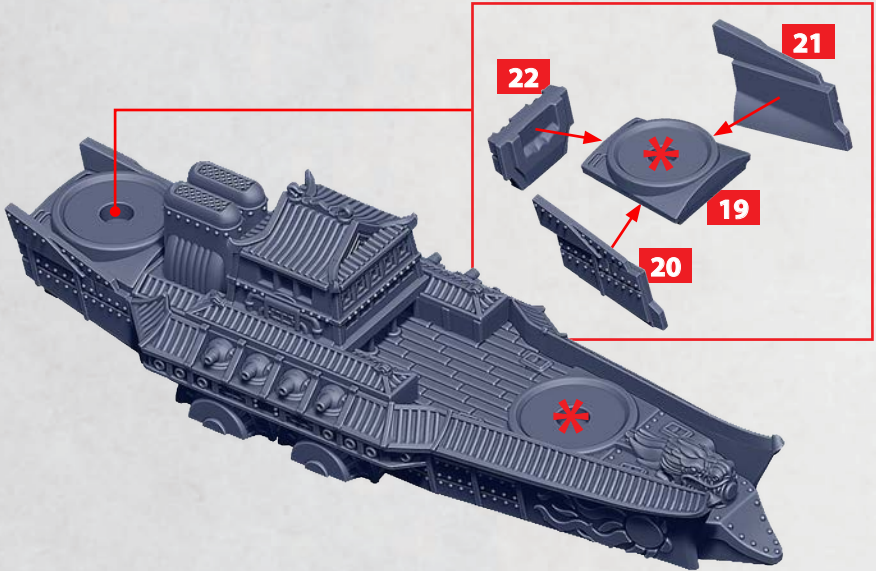

COMPONENTS FOR MERU OR DAO

PARTS CAN BE FOUND ON THE EMPIRE FRONTLINE SPRUES

HEAVY
ROCKET
BATTERY

42-44

HEAVY
GUN
BATTERY

45-47

* ALL TURRETS ARE INTERCHANGEABLE

JIAN CRUISER

PARTS CAN BE FOUND ON THE EMPIRE FRONTLINE SPRUES

WUSONG MONITOR

PARTS CAN BE FOUND ON THE EMPIRE FRONTLINE SPRUES

HEAVY
ROCKET
BATTERY

42-44

HEAVY
GUN
BATTERY

45-47

* ALL TURRETS ARE INTERCHANGEABLE