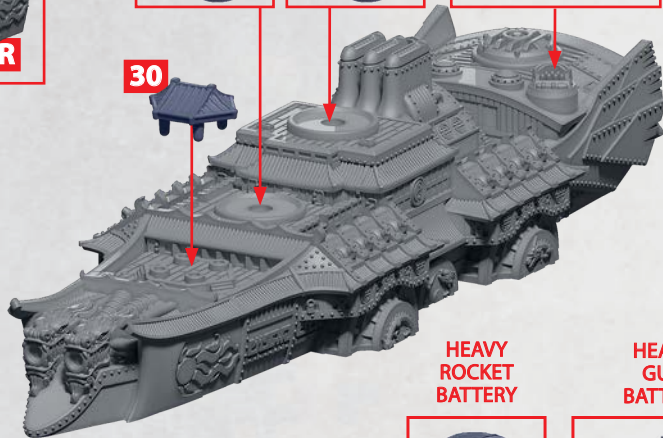

HEILONG

PARTS CAN BE FOUND ON THE **EMPIRE FRONTLINE** SPRUES AS WELL AS **RESIN** PARTS

HEAVY
ROCKET
BATTERY

HEAVY
GUN
BATTERY

42-44

45-47

HEILONG BATTLESHIP - A
ERGUN BATTLESHIP - B

SHANGHAI CLASS FRIGATE