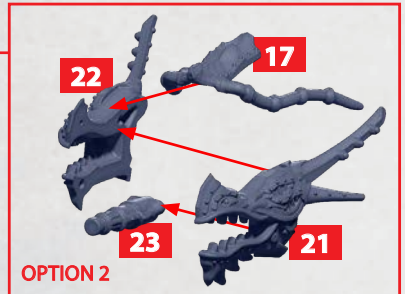

32

INTERPHASE GENERATOR

53

OPTION 1

OPTION 2

* ALL TURRETS ARE INTERCHANGEABLE

GONG CASS DETROYER 1

PARTS CAN BE FOUND ON THE EMPIRE FRONTLINE SPRUES