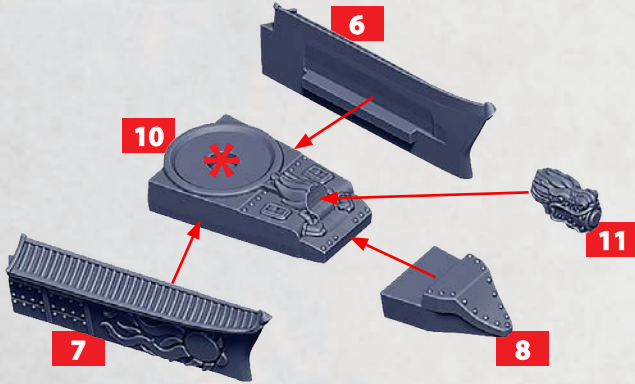

HEILONG

PARTS CAN BE FOUND ON THE **EMPIRE FRONTLINE** SPRUES AS WELL AS **RESIN** PARTS

HEAVY
ROCKET
BATTERY

HEAVY
GUN
BATTERY

42-44

45-47

HEILONG BATTLESHIP - A
ERGUN BATTLESHIP - B

SHANGHAI CLASS FRIGATE

PARTS CAN BE FOUND ON THE EMPIRE FRONTLINE SPRUES

BASE HULL FOR JIAN, WUSONG, MERU AND DAO

PARTS CAN BE FOUND ON THE EMPIRE FRONTLINE SPRUES

COMPONENTS FOR A JIAN OR WUSONG

PARTS CAN BE FOUND ON THE EMPIRE FRONTLINE SPRUES

COMPONENTS FOR MERU OR DAO

PARTS CAN BE FOUND ON THE EMPIRE FRONTLINE SPRUES

HEAVY
ROCKET
BATTERY

42-44

HEAVY
GUN
BATTERY

45-47

* ALL TURRETS ARE INTERCHANGEABLE

JIAN CRUISER

PARTS CAN BE FOUND ON THE EMPIRE FRONTLINE SPRUES

WUSONG MONITOR

PARTS CAN BE FOUND ON THE EMPIRE FRONTLINE SPRUES

HEAVY
ROCKET
BATTERY

42-44

HEAVY
GUN
BATTERY

45-47

* ALL TURRETS ARE INTERCHANGEABLE