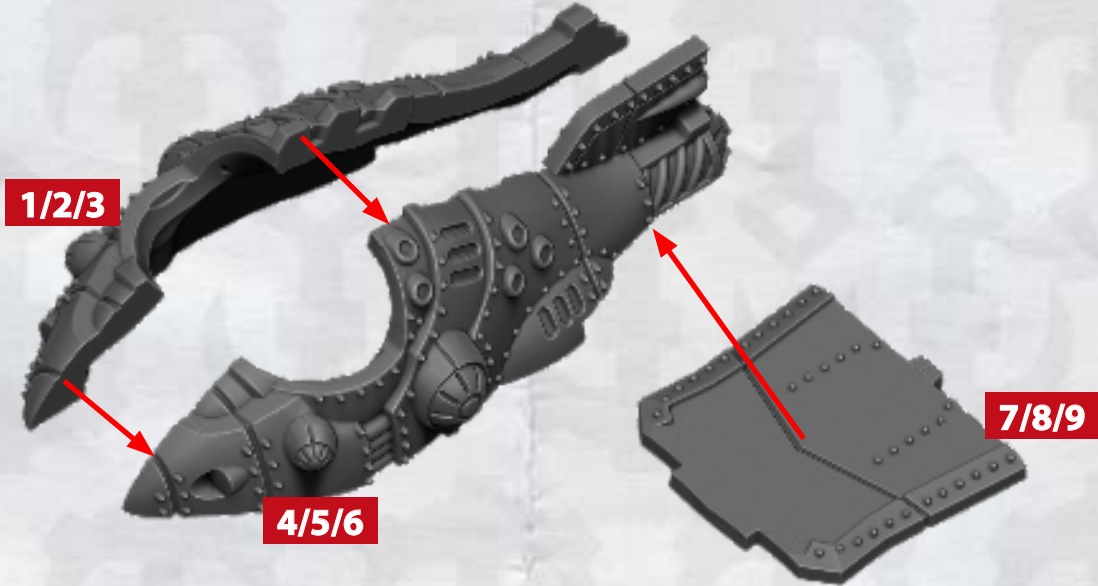

# DESCARTES BATTLEFLEET - ASSEMBLY INSTRUCTIONS

**PARTICLE  
BEAMER**

**10-16**

**PULSE  
EMITTER**

**17-19**

**DESCARTES CLASS CONTROL SHIP**

\* ALL TURRETS ARE INTERCHANGEABLE

# DESCARTES BATTLEFLEET - ASSEMBLY INSTRUCTIONS

TURRET FOR  
GERMAIN CLASS FRIGATE

**10-16**

**17/18/19**

TURRET FOR  
MERIAN CLASS FRIGATE

PARTICLE  
BEAMER

**10-16**

PULSE  
EMITTER

**17-19**

**GERMAIN / MERIAN CLASS FRIGATE**

\* ALL TURRETS ARE INTERCHANGEABLE