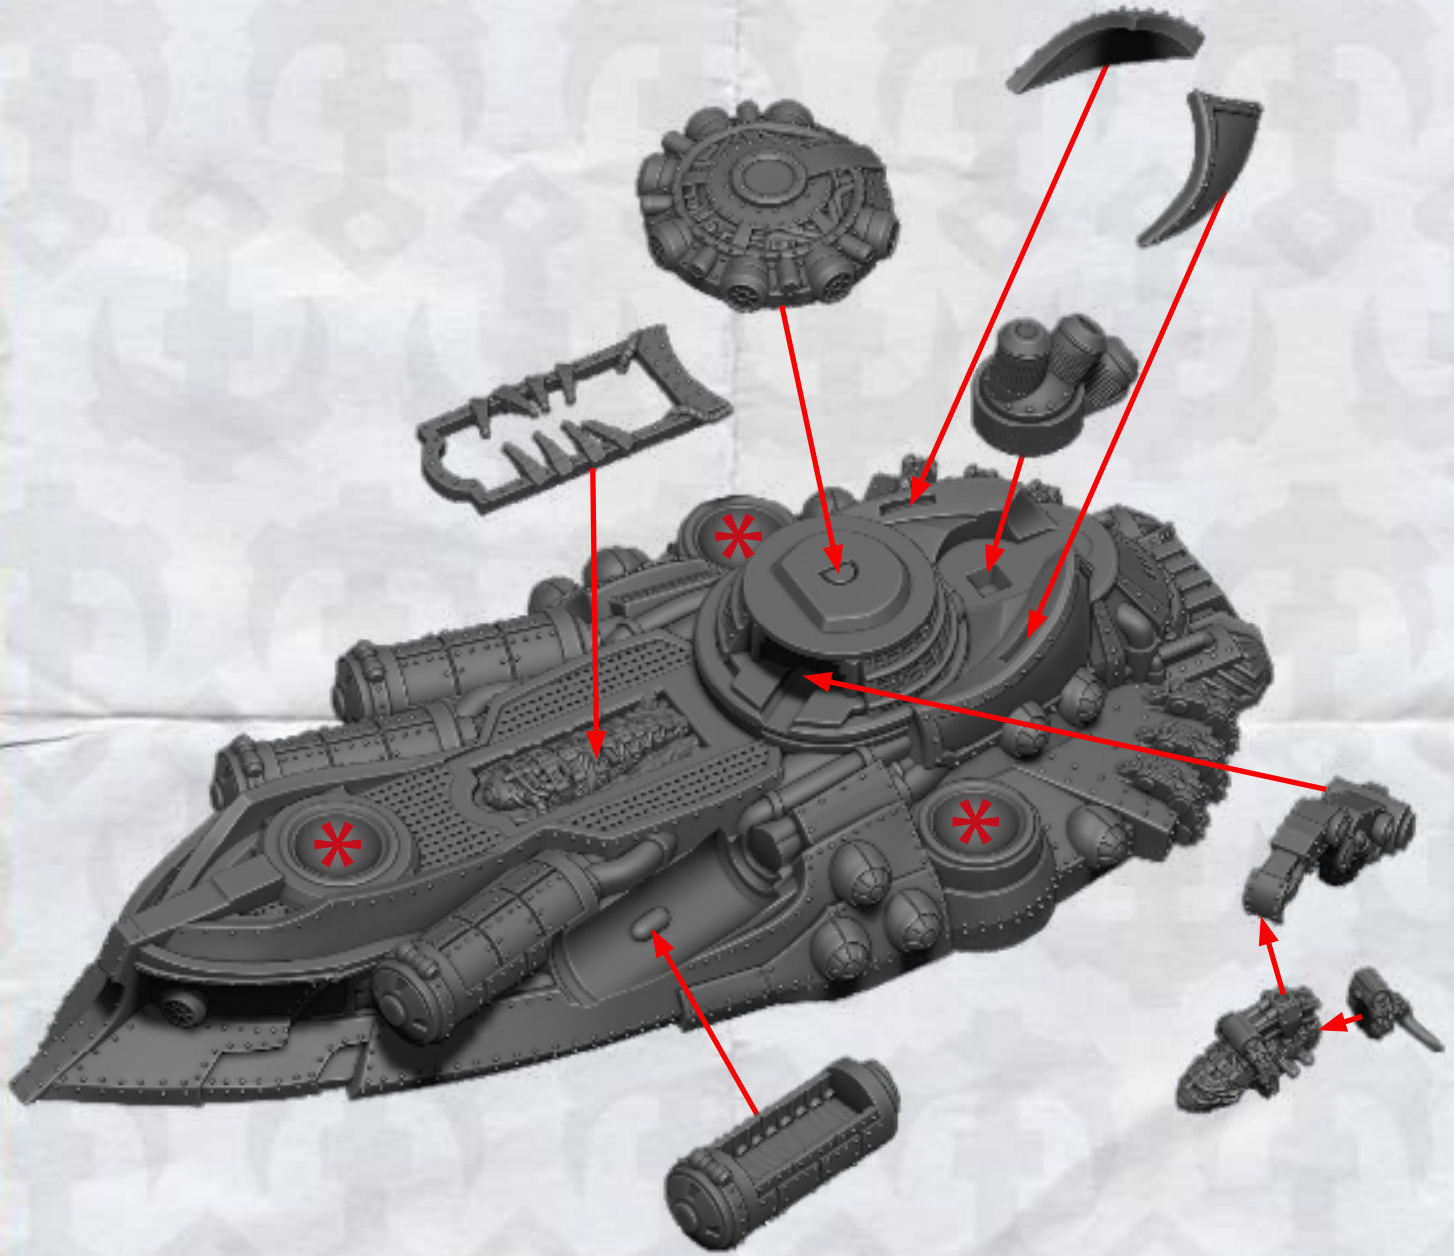

# DESCARTES BATTLEFLEET - ASSEMBLY INSTRUCTIONS

**PARTICLE  
BEAMER**

**10-16**

**PULSE  
EMITTER**

**17-19**

**DESCARTES CLASS CONTROL SHIP**

\* ALL TURRETS ARE INTERCHANGEABLE

# DESCARTES BATTLEFLEET - ASSEMBLY INSTRUCTIONS

TURRET FOR  
GERMAIN CLASS FRIGATE

**10-16**

**17/18/19**

TURRET FOR  
MERIAN CLASS FRIGATE

PARTICLE  
BEAMER

**10-16**

PULSE  
EMITTER

**17-19**

**GERMAIN / MERIAN CLASS FRIGATE**

\* ALL TURRETS ARE INTERCHANGEABLE

# DESCARTES BATTLEFLEET - ASSEMBLY INSTRUCTIONS