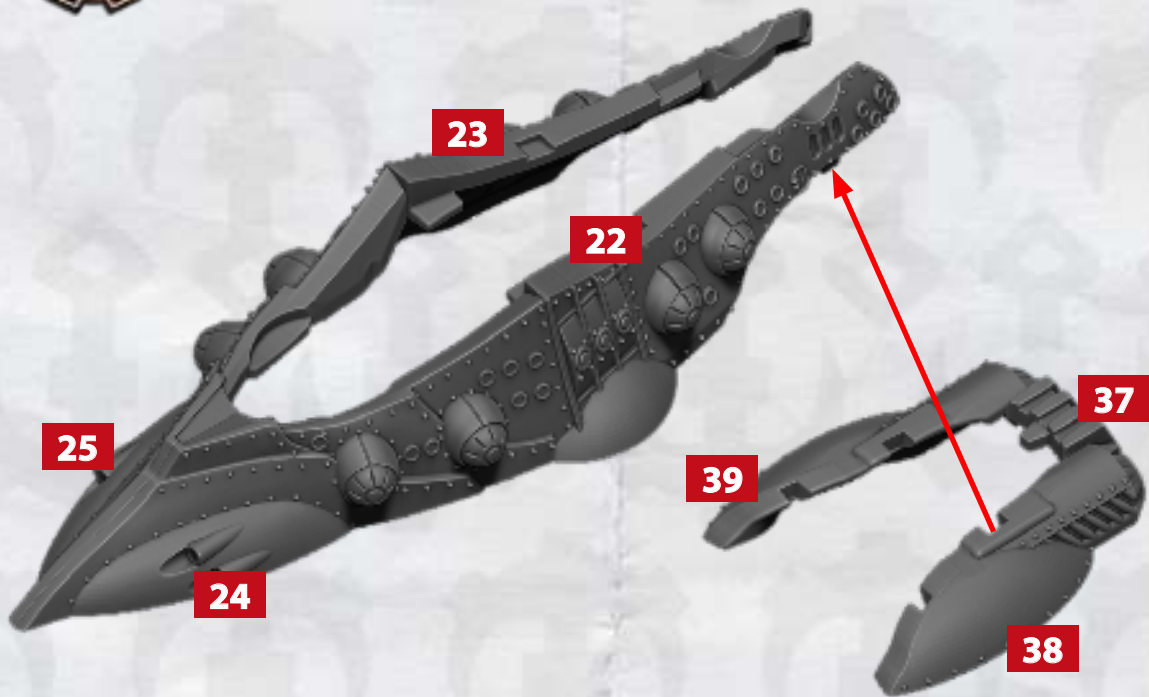

## LOVELACE CLASS CRUISER

PARTICLE  
BEAMER

10-16

PULSE  
EMITTER

17-19

\* ALL TURRETS ARE INTERCHANGEABLE

# DESCARTES BATTLEFLEET - ASSEMBLY INSTRUCTIONS

**USE THESE PARTS TO BUILD COPERNICUS, CHATELET & STILETTO CLASS CRUISERS**