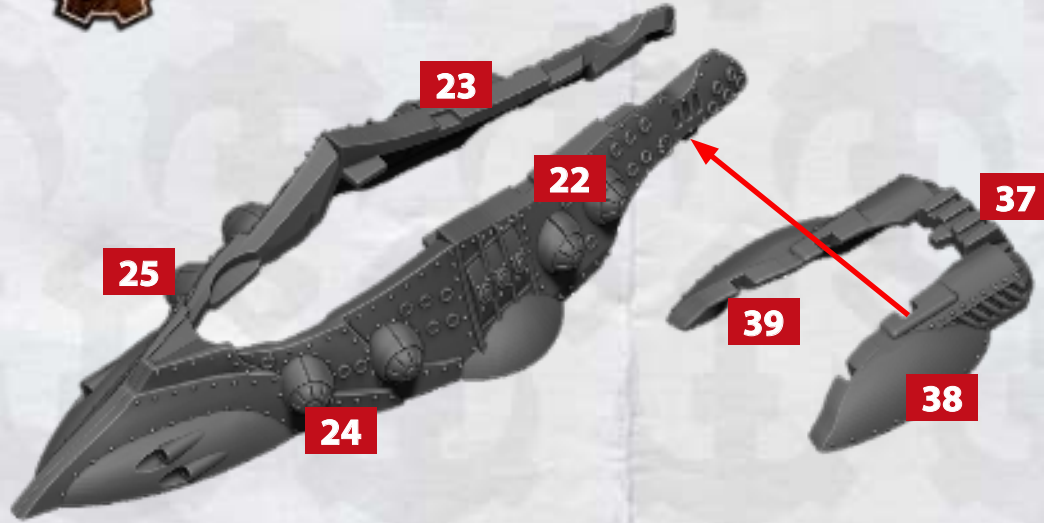

# DESCARTES BATTLEFLEET - ASSEMBLY INSTRUCTIONS

**USE THESE PARTS TO BUILD ANTARCTICA, LOVELACE & ULYSSES CLASS CRUISERS**

# DESCARTES BATTLEFLEET - ASSEMBLY INSTRUCTIONS

**ANTARCTICA CLASS CRUISER**

**ULYSSES CLASS CRUISER**

**PARTICLE  
BEAMER**

**10-16**

**PULSE  
EMITTER**

**17-19**

**\* ALL TURRETS ARE INTERCHANGEABLE**

## LOVELACE CLASS CRUISER

PARTICLE  
BEAMER

10-16

PULSE  
EMITTER

17-19

\* ALL TURRETS ARE INTERCHANGEABLE