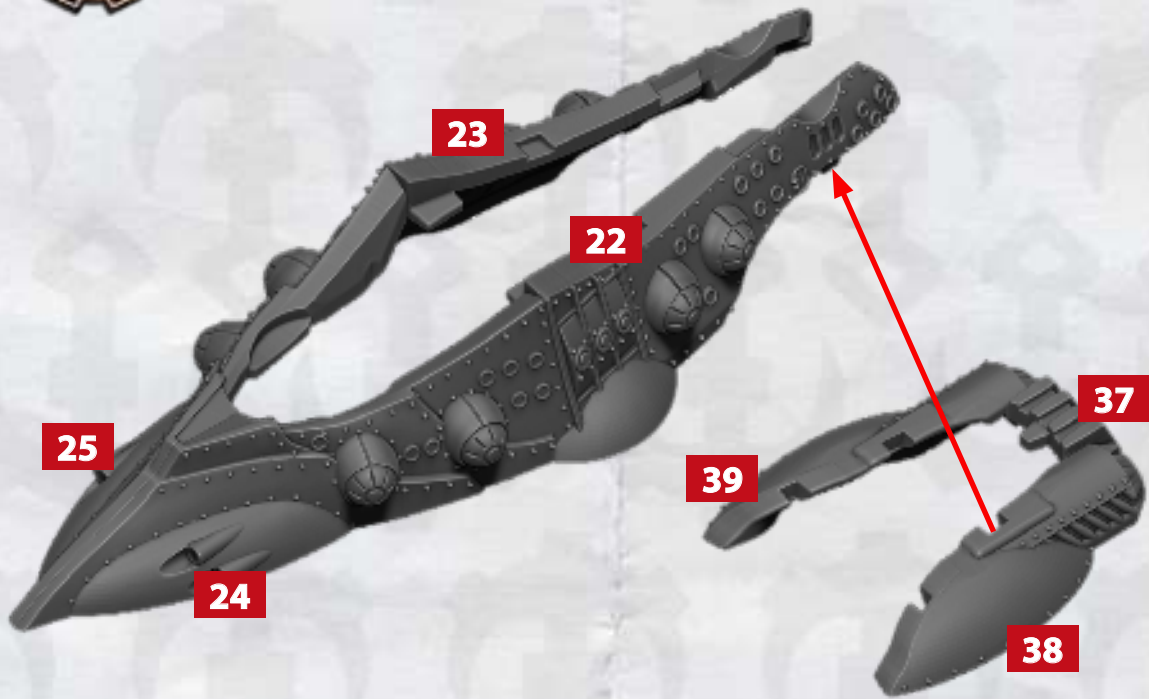

USE THESE PARTS TO BUILD ANTARCTICA, LOVELACE & ULYSSES CLASS CRUISERS