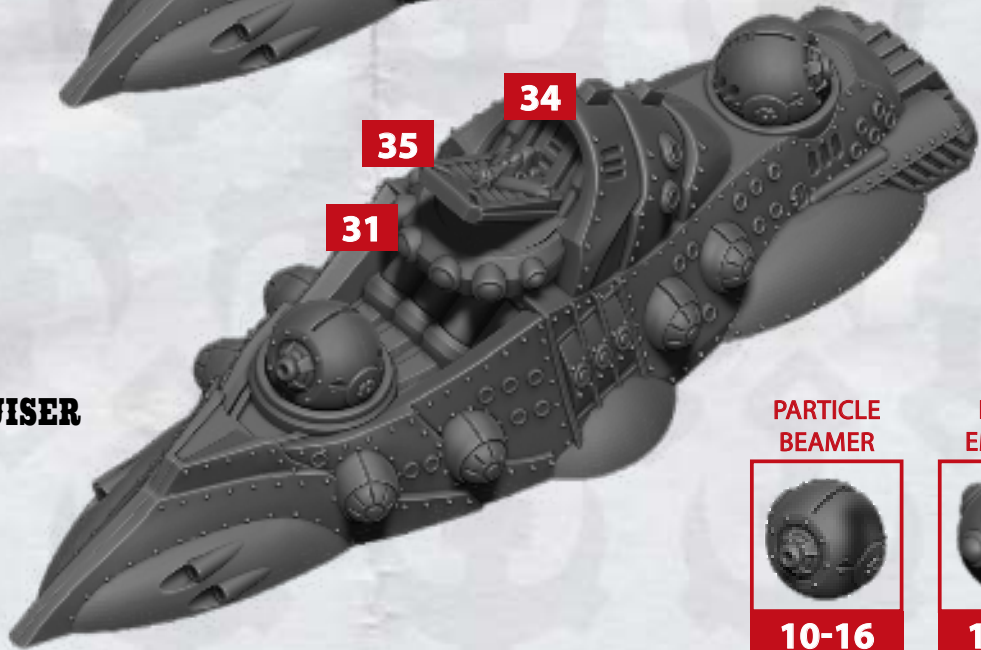

# DESCARTES BATTLEFLEET - ASSEMBLY INSTRUCTIONS

TURRET FOR  
GERMAIN CLASS FRIGATE

**10-16**

**17/18/19**

TURRET FOR  
MERIAN CLASS FRIGATE

PARTICLE  
BEAMER

**10-16**

PULSE  
EMITTER

**17-19**

**GERMAIN / MERIAN CLASS FRIGATE**

\* ALL TURRETS ARE INTERCHANGEABLE

# DESCARTES BATTLEFLEET - ASSEMBLY INSTRUCTIONS

**USE THESE PARTS TO BUILD ANTARCTICA, LOVELACE & ULYSSES CLASS CRUISERS**

# DESCARTES BATTLEFLEET - ASSEMBLY INSTRUCTIONS

**ANTARCTICA CLASS CRUISER**

**ULYSSES CLASS CRUISER**

**PARTICLE  
BEAMER**

**10-16**

**PULSE  
EMITTER**

**17-19**

**\* ALL TURRETS ARE INTERCHANGEABLE**