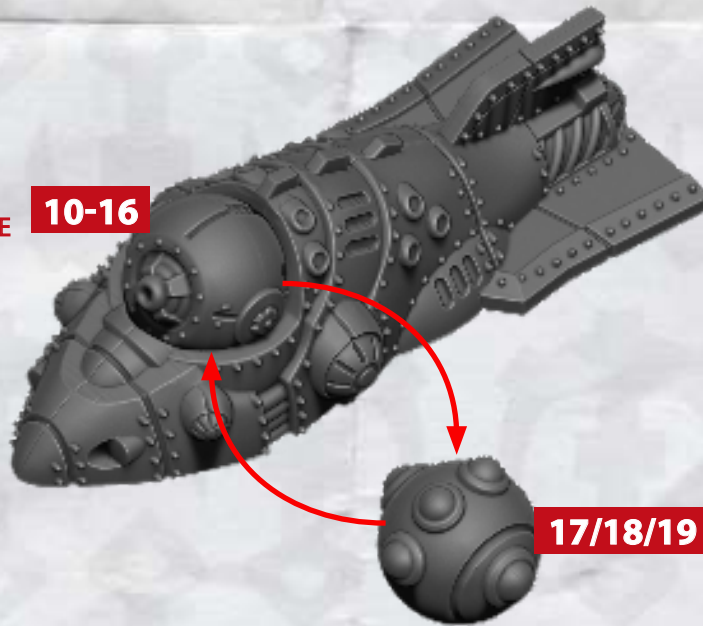

# DESCARTES BATTLEFLEET - ASSEMBLY INSTRUCTIONS

**PARTICLE  
BEAMER**

**10-16**

**PULSE  
EMITTER**

**17-19**

**DESCARTES CLASS CONTROL SHIP**

\* ALL TURRETS ARE INTERCHANGEABLE

# DESCARTES BATTLEFLEET - ASSEMBLY INSTRUCTIONS

TURRET FOR  
GERMAIN CLASS FRIGATE

**10-16**

**17/18/19**

TURRET FOR  
MERIAN CLASS FRIGATE

PARTICLE  
BEAMER

**10-16**

PULSE  
EMITTER

**17-19**

**GERMAIN / MERIAN CLASS FRIGATE**

\* ALL TURRETS ARE INTERCHANGEABLE