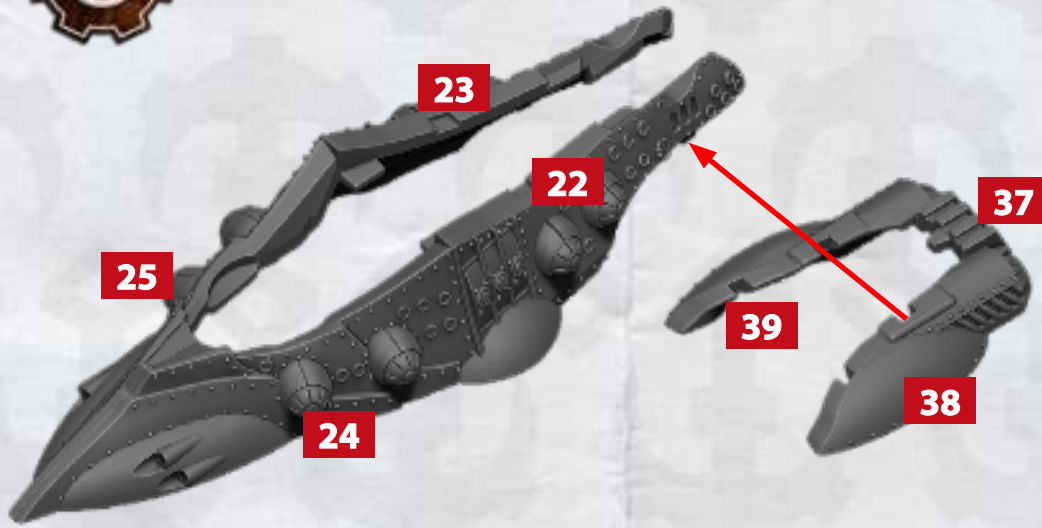

STILETTO CLASS CRUISER

PARTICLE
BEAMER

10-16

PULSE
EMITTER

17-19

* ALL TURRETS ARE INTERCHANGEABLE