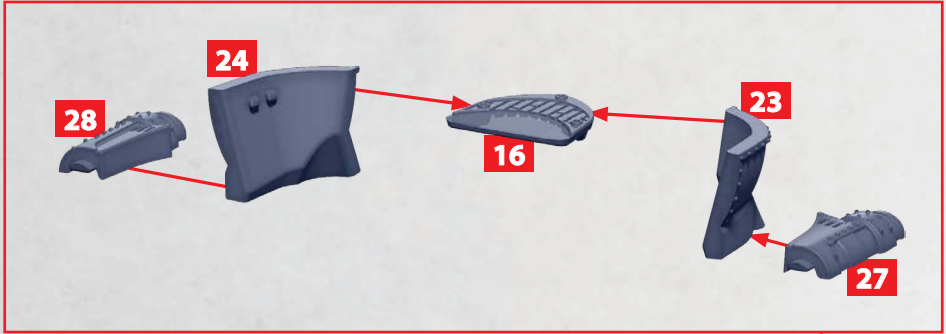

NEWFOUNDLAND ATTACK CRUISER

PARTS CAN BE FOUND ON THE **CANADIAN FRONTLINE SQUADRONS** SPRUES

HEAVY
ROCKET
BATTERY

34/35

HEAVY
GUN
BATTERY

36/37

HEAVY
TORPEDO
TURRET

38/39

* ALL TURRETS ARE INTERCHANGEABLE