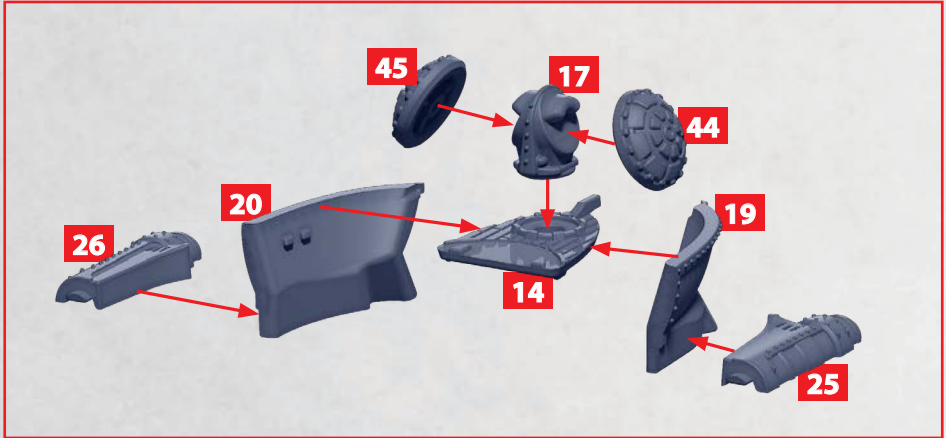

HALIFAX SHIELD CRUISER

PARTS CAN BE FOUND ON THE **CANADIAN FRONTLINE SQUADRONS** SPRUES

HEAVY
ROCKET
BATTERY

34/35

HEAVY
GUN
BATTERY

36/37

HEAVY
TORPEDO
TURRET

38/39

* ALL TURRETS ARE INTERCHANGEABLE