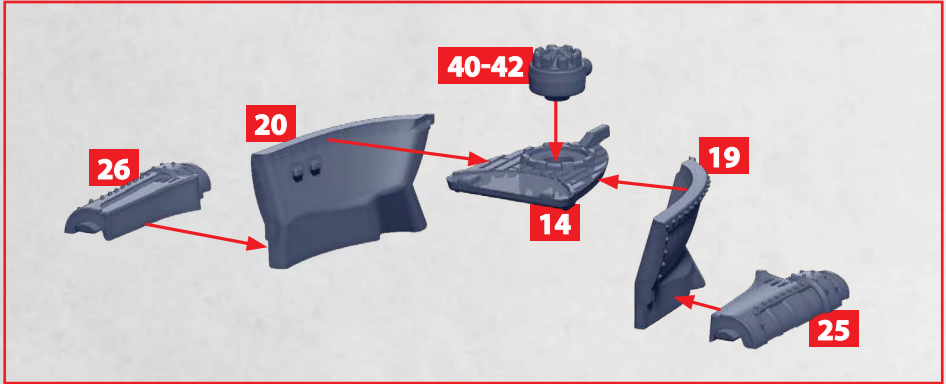

TORONTO CONTROL CRUISER

PARTS CAN BE FOUND ON THE **CANADIAN FRONTLINE SQUADRONS** SPRUES

HEAVY
ROCKET
BATTERY

34/35

* ALL TURRETS ARE INTERCHANGEABLE