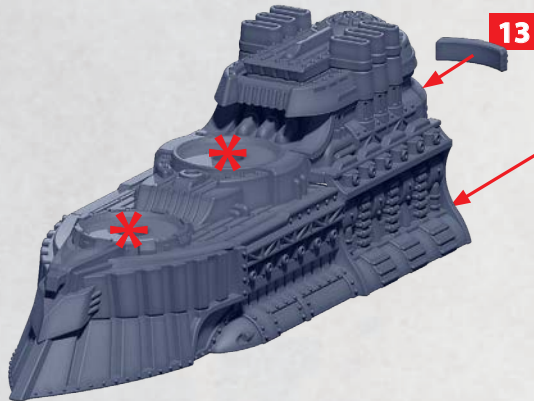

NEWFOUNDLAND ATTACK CRUISER

PARTS CAN BE FOUND ON THE **CANADIAN FRONTLINE SQUADRONS** SPRUES

HEAVY
ROCKET
BATTERY

34/35

HEAVY
GUN
BATTERY

36/37

HEAVY
TORPEDO
TURRET

38/39

* ALL TURRETS ARE INTERCHANGEABLE