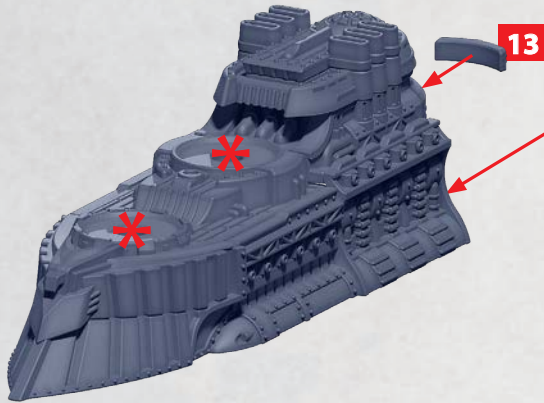

# HULL FOR CANADIAN FRONTLINE CRUISERS

PARTS CAN BE FOUND ON THE CANADIAN FRONTLINE SQUADRONS SPRUES

# BONADVENTURE STRIKE CRUISER

PARTS CAN BE FOUND ON THE **CANADIAN FRONTLINE SQUADRONS** SPRUES

HEAVY  
ROCKET  
BATTERY

34/35

HEAVY  
GUN  
BATTERY

36/37

HEAVY  
TORPEDO  
TURRET

38/39