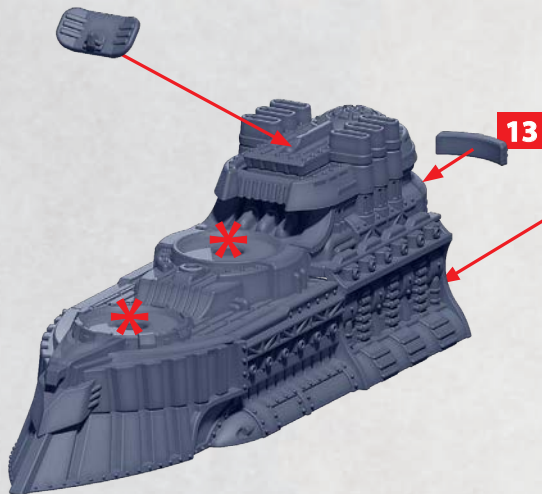

TORONTO CONTROL CRUISER

PARTS CAN BE FOUND ON THE **CANADIAN FRONTLINE SQUADRONS** SPRUES

HEAVY
ROCKET
BATTERY

34/35

* ALL TURRETS ARE INTERCHANGEABLE