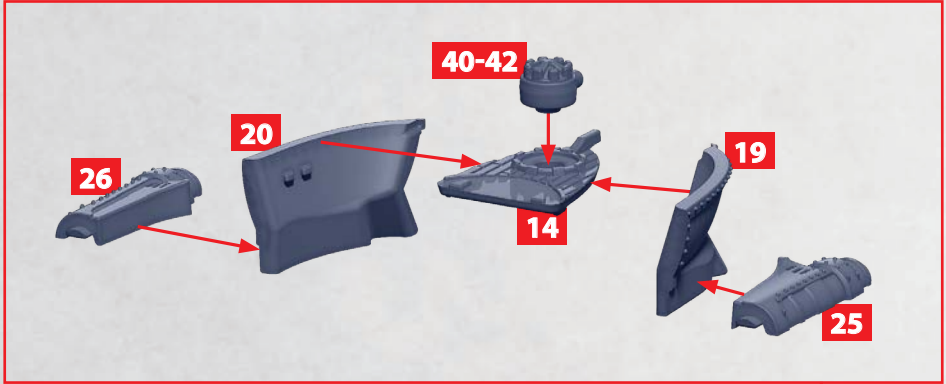

# HULL FOR CANADIAN FRONTLINE CRUISERS

PARTS CAN BE FOUND ON THE CANADIAN FRONTLINE SQUADRONS SPRUES

# BONADVENTURE STRIKE CRUISER

PARTS CAN BE FOUND ON THE **CANADIAN FRONTLINE SQUADRONS** SPRUES

HEAVY  
ROCKET  
BATTERY

34/35

HEAVY  
GUN  
BATTERY

36/37

HEAVY  
TORPEDO  
TURRET

38/39