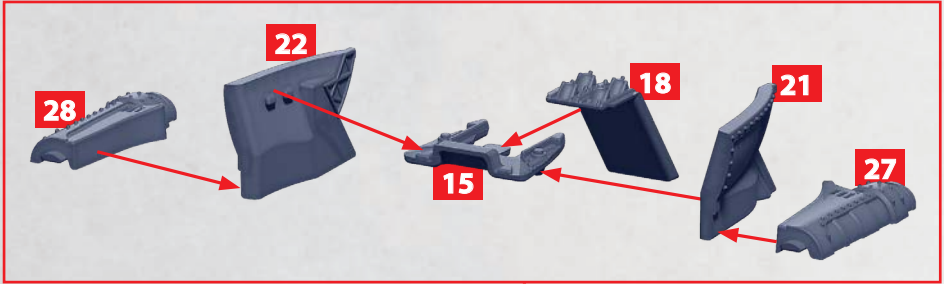

YUKON AUXILIARY CRUISER

PARTS CAN BE FOUND ON THE **CANADIAN FRONTLINE SQUADRONS** SPRUES