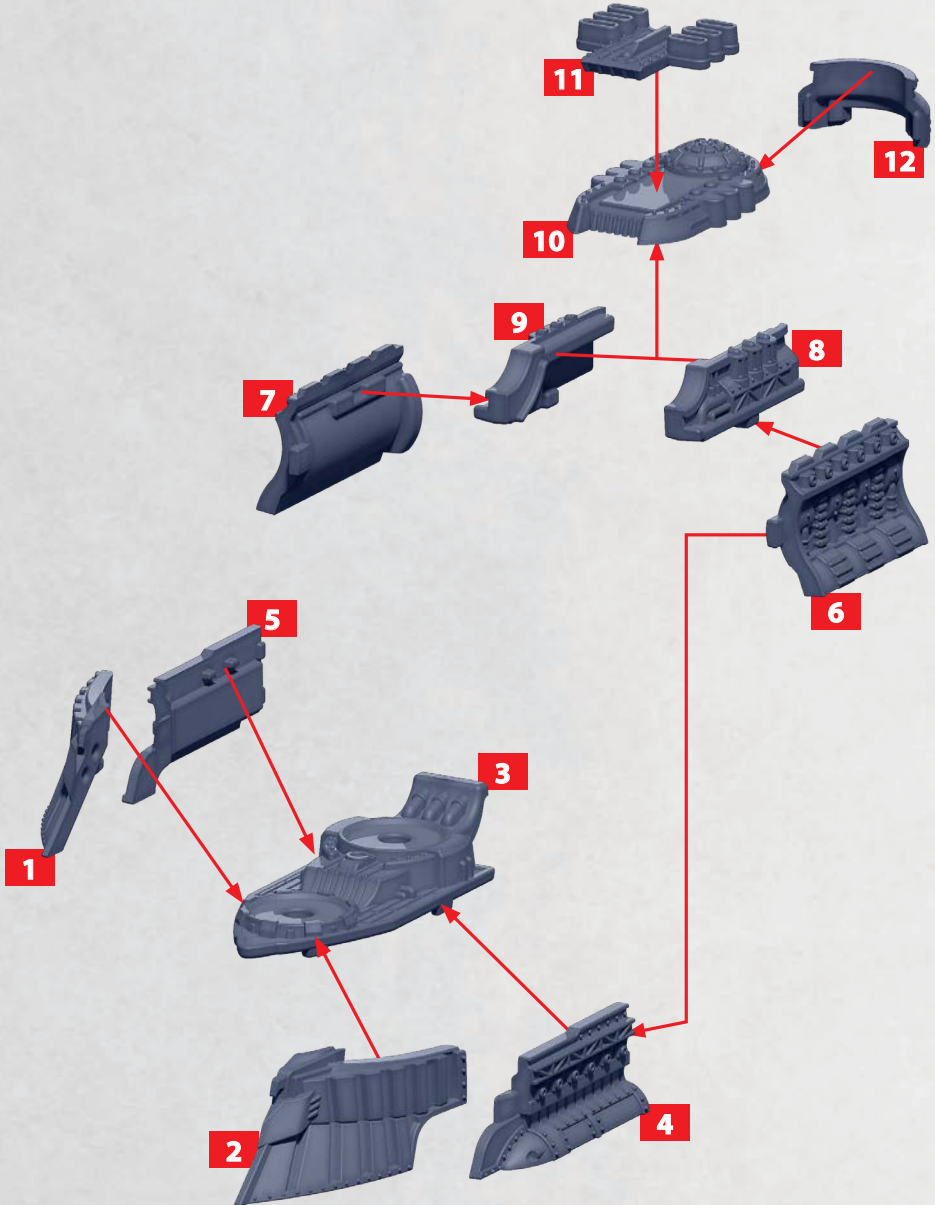

# HULL FOR CANADIAN FRONTLINE CRUISERS

PARTS CAN BE FOUND ON THE CANADIAN FRONTLINE SQUADRONS SPRUES

# BONADVENTURE STRIKE CRUISER

PARTS CAN BE FOUND ON THE **CANADIAN FRONTLINE SQUADRONS** SPRUES

HEAVY  
ROCKET  
BATTERY

34/35

HEAVY  
GUN  
BATTERY

36/37

HEAVY  
TORPEDO  
TURRET

38/39

\* ALL TURRETS ARE INTERCHANGEABLE

# NEWFOUNDLAND ATTACK CRUISER

PARTS CAN BE FOUND ON THE **CANADIAN FRONTLINE SQUADRONS** SPRUES

HEAVY  
ROCKET  
BATTERY

**34/35**

HEAVY  
GUN  
BATTERY

**36/37**

HEAVY  
TORPEDO  
TURRET

**38/39**