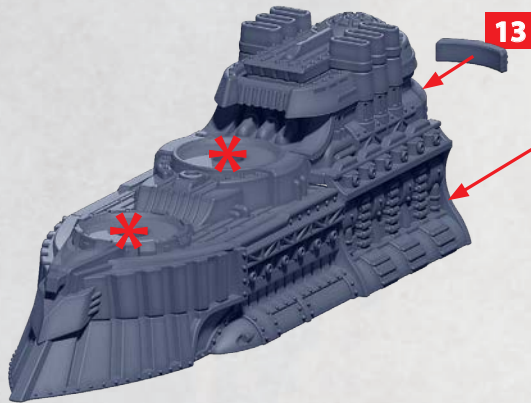

HALIFAX SHIELD CRUISER

PARTS CAN BE FOUND ON THE **CANADIAN FRONTLINE SQUADRONS** SPRUES

HEAVY
ROCKET
BATTERY

34/35

HEAVY
GUN
BATTERY

36/37

HEAVY
TORPEDO
TURRET

38/39

* ALL TURRETS ARE INTERCHANGEABLE