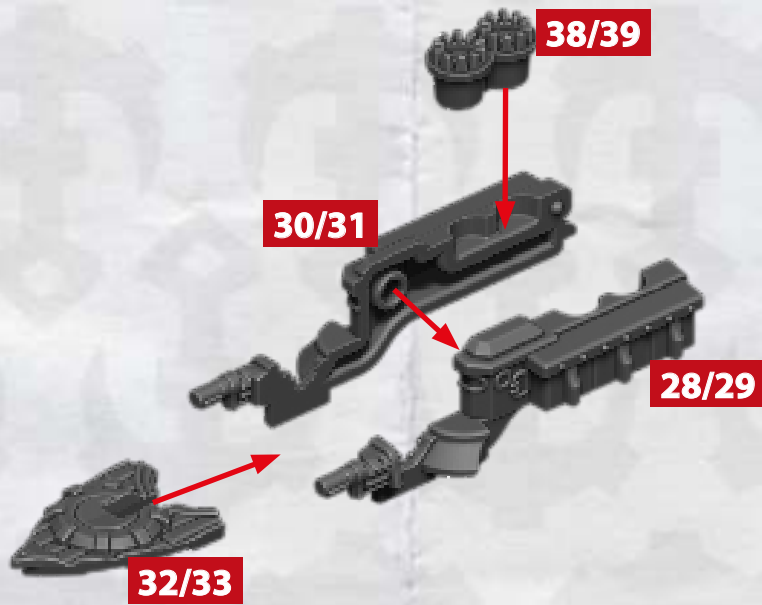

**HEAVY GUN
BATTERY**

40-43

**ROCKET
BATTERY**

44-47

RELIANT CLASS MONITOR

* ALL TURRETS ARE INTERCHANGEABLE

YORKTOWN CLASS CRUISER

HEAVY GUN
BATTERY

40-43

ROCKET
BATTERY

44-47

YORKTOWN CLASS CRUISER

* ALL TURRETS ARE INTERCHANGEABLE

RINSE SPRUES IN WARM SOAPY WATER TO REMOVE ANY
MOULD RELEASE BEFORE ASSEMBLY.

CONSTITUTION BATTLEFLEET - ASSEMBLY INSTRUCTIONS