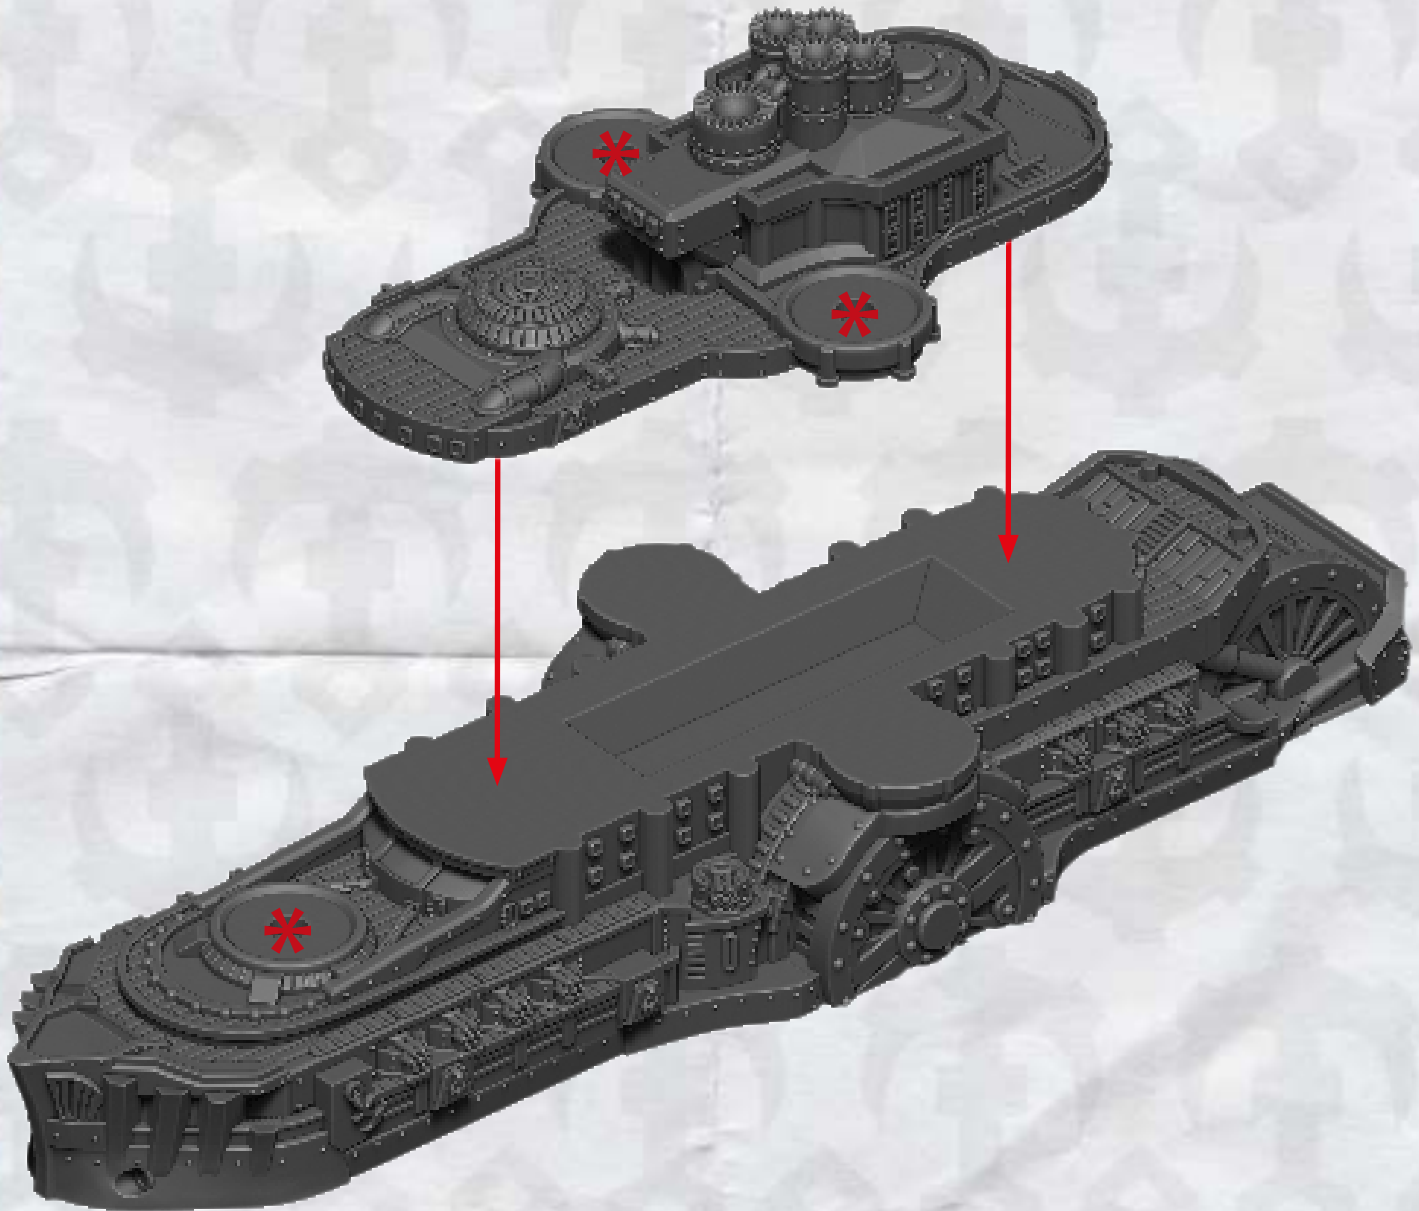

CONSTITUTION BATTLEFLEET - ASSEMBLY INSTRUCTIONS

HEAVY GUN
BATTERY

40-43

ROCKET
BATTERY

44-47

CONSTITUTION CLASS BATTLESHIP

* ALL TURRETS ARE INTERCHANGEABLE

INTREPID CLASS LIGHT CRUISER

HEAVY GUN
BATTERY

40-43

ROCKET
BATTERY

44-47

INTREPID CLASS LIGHT CRUISER

* ALL TURRETS ARE INTERCHANGEABLE

RINSE SPRUES IN WARM SOAPY WATER TO REMOVE ANY
MOULD RELEASE BEFORE ASSEMBLY.

LEXINGTON CLASS HEAVY CRUISER

HEAVY GUN
BATTERY

40-43

ROCKET
BATTERY

44-47

LEXINGTON CLASS HEAVY CRUISER

* ALL TURRETS ARE INTERCHANGEABLE

RINSE SPRUES IN WARM SOAPY WATER TO REMOVE ANY
MOULD RELEASE BEFORE ASSEMBLY.

RELIANT CLASS MONITOR

**HEAVY GUN
BATTERY**

40-43

**ROCKET
BATTERY**

44-47

RELIANT CLASS MONITOR

* ALL TURRETS ARE INTERCHANGEABLE

YORKTOWN CLASS CRUISER

HEAVY GUN
BATTERY