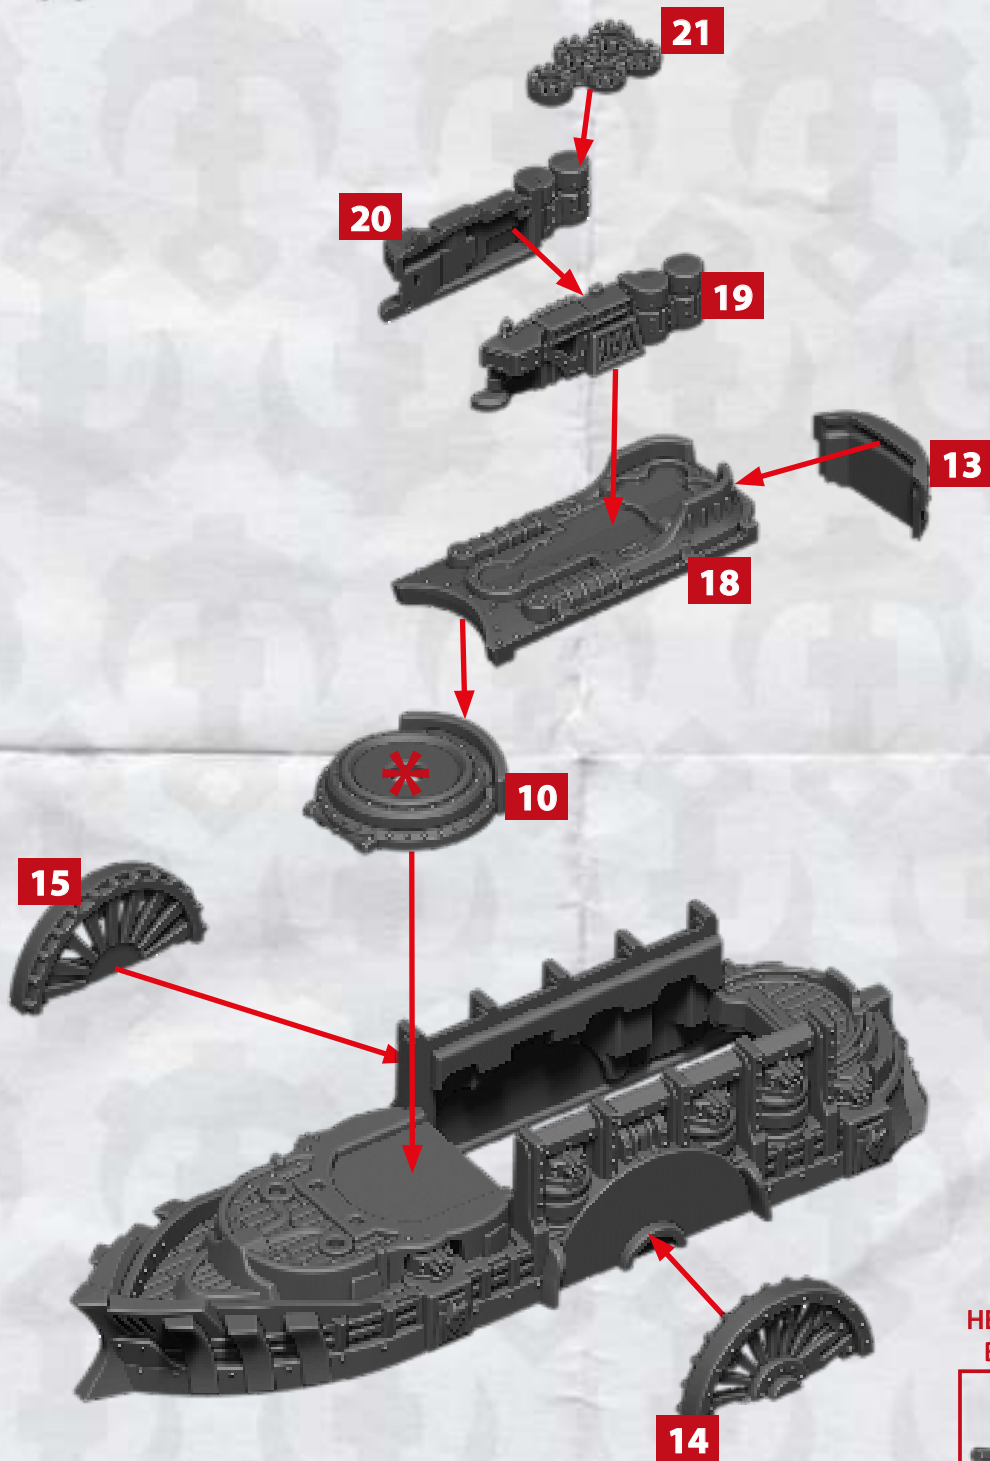

HEAVY GUN
BATTERY

40-43

ROCKET
BATTERY

44-47

INTREPID CLASS LIGHT CRUISER

* ALL TURRETS ARE INTERCHANGEABLE

RINSE SPRUES IN WARM SOAPY WATER TO REMOVE ANY
MOULD RELEASE BEFORE ASSEMBLY.

LEXINGTON CLASS HEAVY CRUISER

HEAVY GUN
BATTERY

40-43

ROCKET
BATTERY

44-47

LEXINGTON CLASS HEAVY CRUISER

* ALL TURRETS ARE INTERCHANGEABLE

RINSE SPRUES IN WARM SOAPY WATER TO REMOVE ANY
MOULD RELEASE BEFORE ASSEMBLY.

RELIANT CLASS MONITOR

**HEAVY GUN
BATTERY**

40-43

**ROCKET
BATTERY**

44-47

RELIANT CLASS MONITOR

* ALL TURRETS ARE INTERCHANGEABLE

YORKTOWN CLASS CRUISER

HEAVY GUN
BATTERY