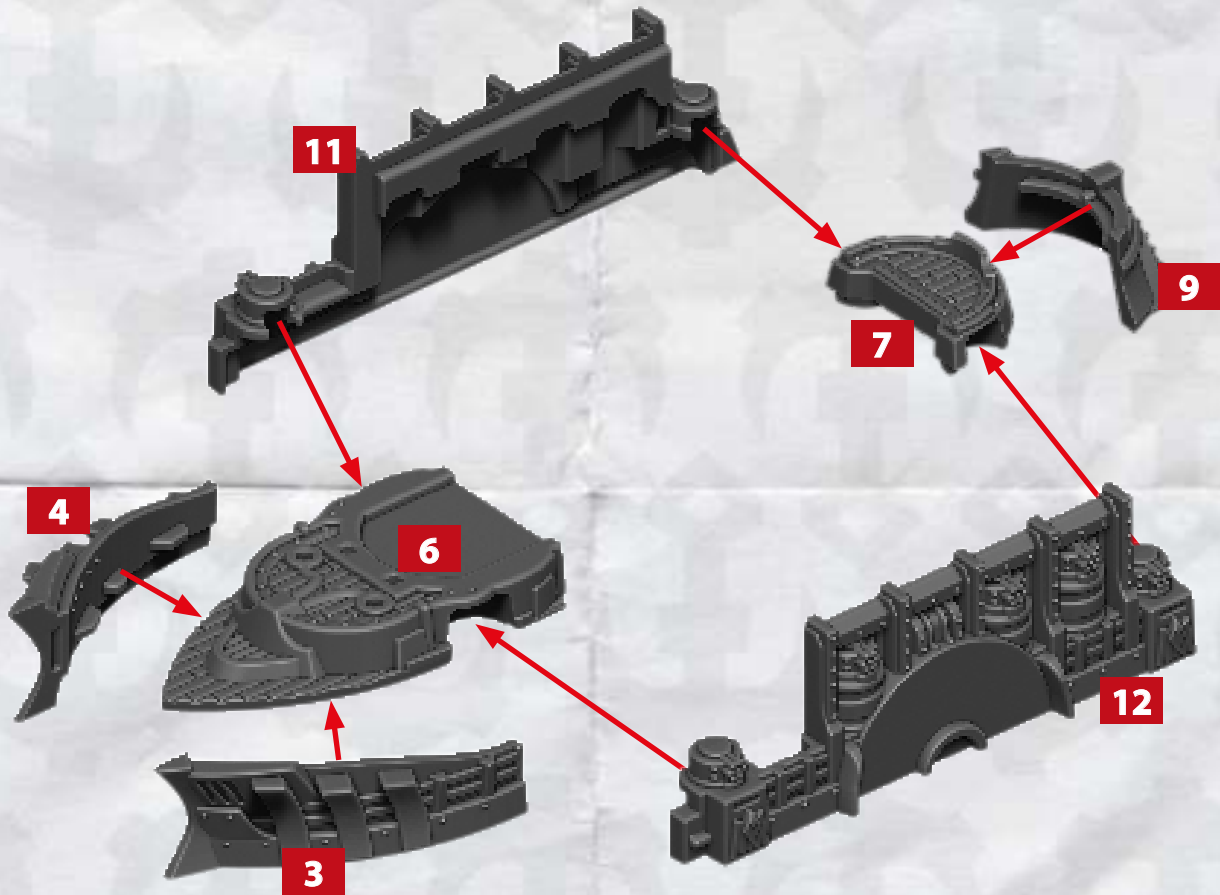

HEAVY GUN
BATTERY

40-43

ROCKET
BATTERY

44-47

INTREPID CLASS LIGHT CRUISER

* ALL TURRETS ARE INTERCHANGEABLE

RINSE SPRUES IN WARM SOAPY WATER TO REMOVE ANY
MOULD RELEASE BEFORE ASSEMBLY.

LEXINGTON CLASS HEAVY CRUISER

HEAVY GUN
BATTERY

40-43

ROCKET
BATTERY

44-47

LEXINGTON CLASS HEAVY CRUISER

* ALL TURRETS ARE INTERCHANGEABLE

RINSE SPRUES IN WARM SOAPY WATER TO REMOVE ANY
MOULD RELEASE BEFORE ASSEMBLY.

RELIANT CLASS MONITOR

**HEAVY GUN
BATTERY**

40-43

**ROCKET
BATTERY**

44-47

RELIANT CLASS MONITOR

* ALL TURRETS ARE INTERCHANGEABLE

YORKTOWN CLASS CRUISER

HEAVY GUN
BATTERY