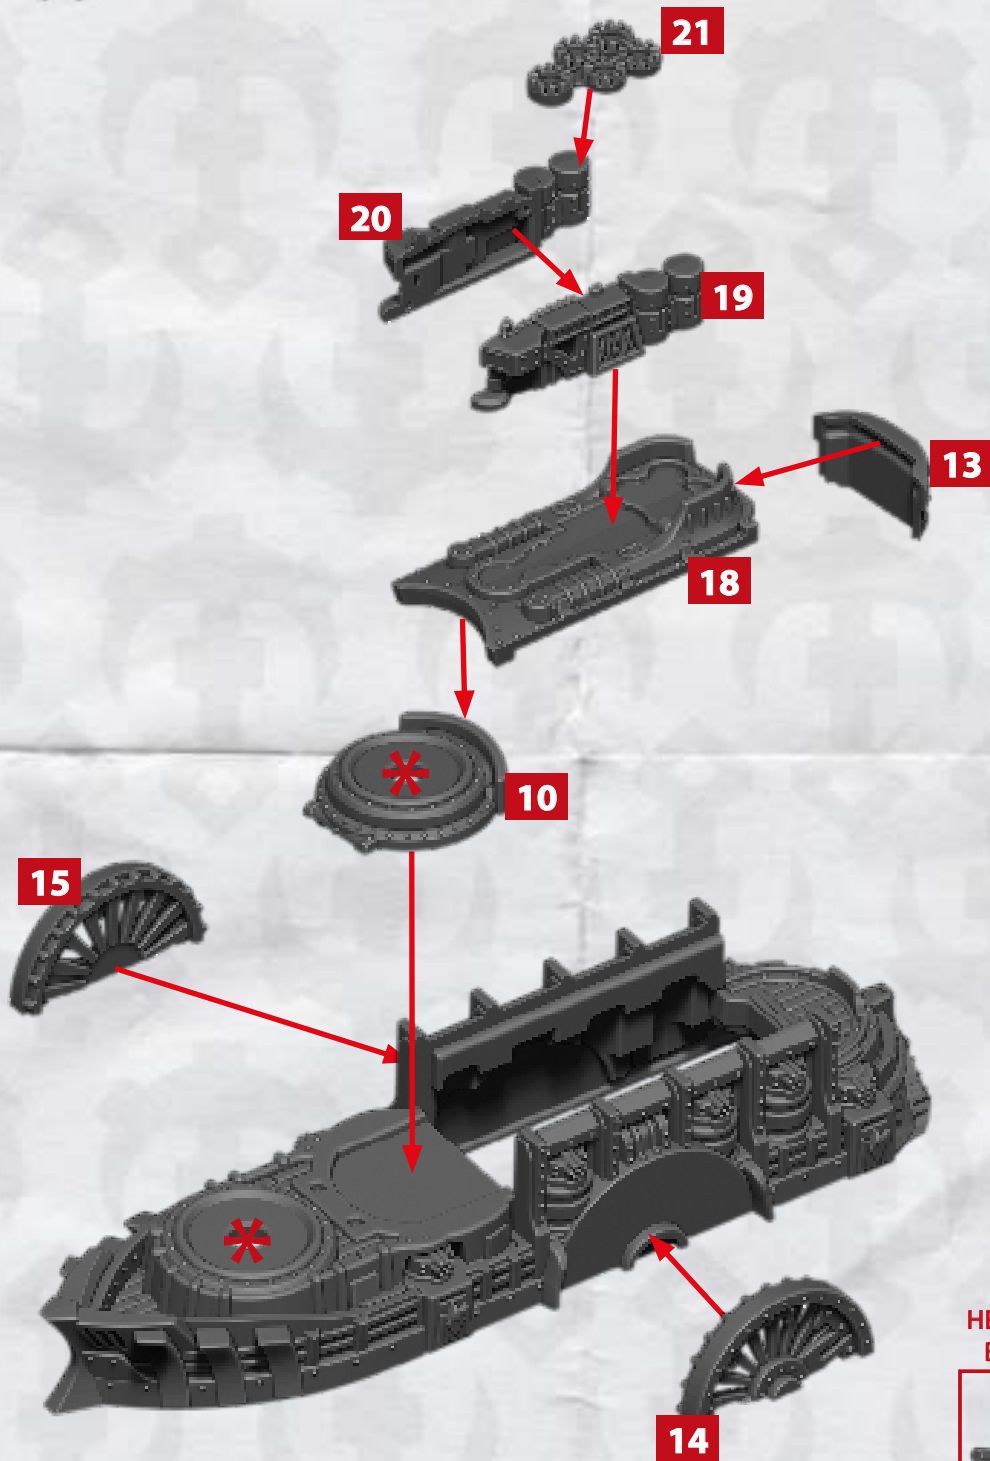

HEAVY GUN
BATTERY

40-43

ROCKET
BATTERY

44-47

LEXINGTON CLASS HEAVY CRUISER

* ALL TURRETS ARE INTERCHANGEABLE

RINSE SPRUES IN WARM SOAPY WATER TO REMOVE ANY
MOULD RELEASE BEFORE ASSEMBLY.

RELIANT CLASS MONITOR

**HEAVY GUN
BATTERY**

40-43

**ROCKET
BATTERY**

44-47

RELIANT CLASS MONITOR

* ALL TURRETS ARE INTERCHANGEABLE

YORKTOWN CLASS CRUISER

HEAVY GUN
BATTERY

40-43

ROCKET
BATTERY

44-47

YORKTOWN CLASS CRUISER

* ALL TURRETS ARE INTERCHANGEABLE

RINSE SPRUES IN WARM SOAPY WATER TO REMOVE ANY
MOULD RELEASE BEFORE ASSEMBLY.

CONSTITUTION BATTLEFLEET - ASSEMBLY INSTRUCTIONS