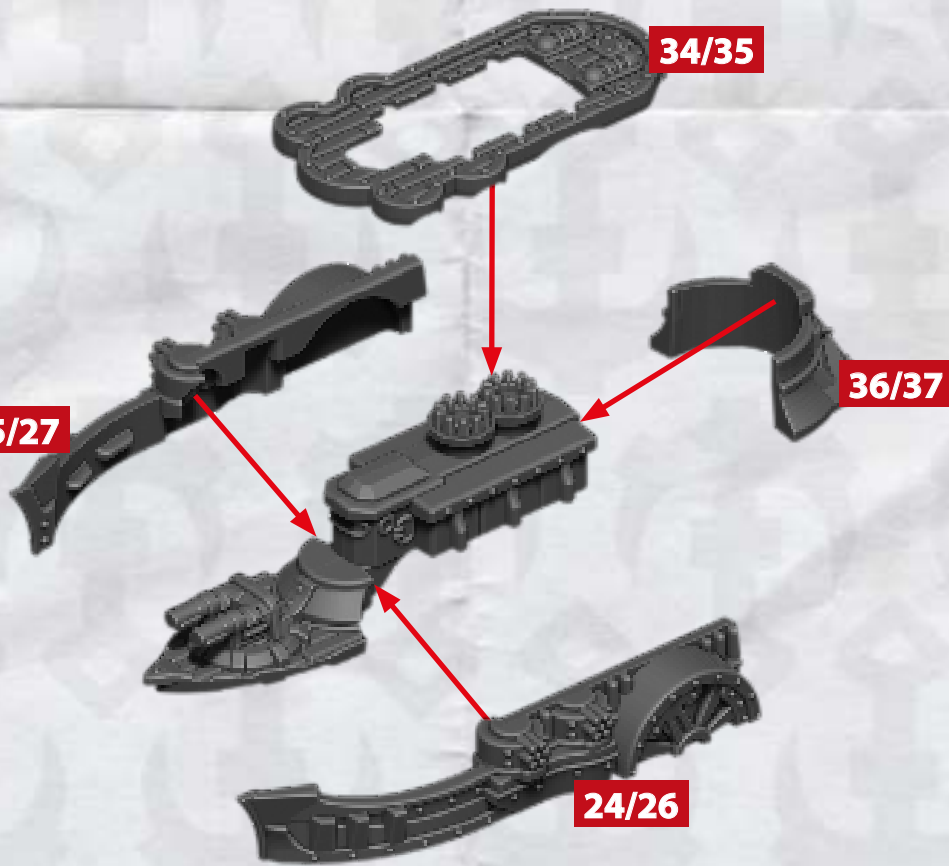

HEAVY GUN
BATTERY

40-43

ROCKET
BATTERY

44-47

LEXINGTON CLASS HEAVY CRUISER

* ALL TURRETS ARE INTERCHANGEABLE

RINSE SPRUES IN WARM SOAPY WATER TO REMOVE ANY
MOULD RELEASE BEFORE ASSEMBLY.

RELIANT CLASS MONITOR

**HEAVY GUN
BATTERY**

40-43

**ROCKET
BATTERY**

44-47

RELIANT CLASS MONITOR

* ALL TURRETS ARE INTERCHANGEABLE

YORKTOWN CLASS CRUISER

HEAVY GUN
BATTERY

40-43

ROCKET
BATTERY

44-47

YORKTOWN CLASS CRUISER

* ALL TURRETS ARE INTERCHANGEABLE

RINSE SPRUES IN WARM SOAPY WATER TO REMOVE ANY
MOULD RELEASE BEFORE ASSEMBLY.

CONSTITUTION BATTLEFLEET - ASSEMBLY INSTRUCTIONS