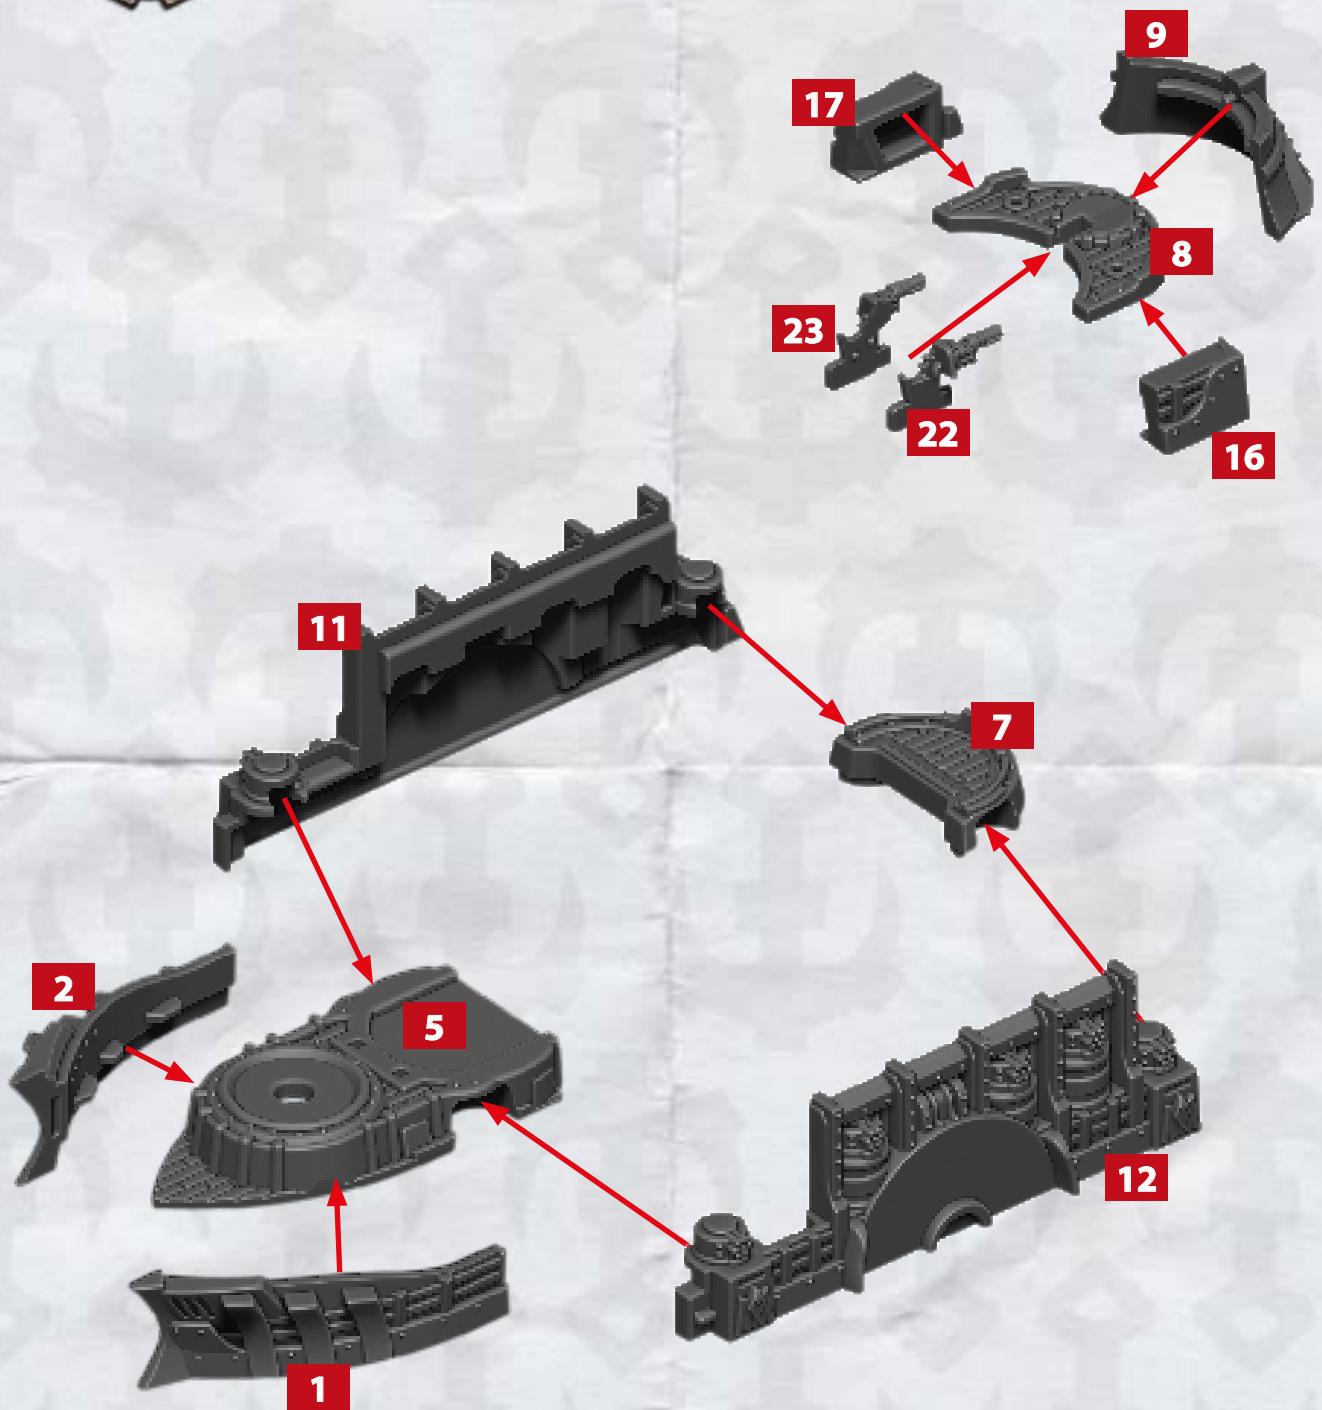

CONSTITUTION BATTLEFLEET - ASSEMBLY INSTRUCTIONS

HEAVY GUN
BATTERY

40-43

ROCKET
BATTERY

44-47

CONSTITUTION CLASS BATTLESHIP

* ALL TURRETS ARE INTERCHANGEABLE

INTREPID CLASS LIGHT CRUISER

HEAVY GUN
BATTERY

40-43

ROCKET
BATTERY

44-47

INTREPID CLASS LIGHT CRUISER

* ALL TURRETS ARE INTERCHANGEABLE

RINSE SPRUES IN WARM SOAPY WATER TO REMOVE ANY
MOULD RELEASE BEFORE ASSEMBLY.

LEXINGTON CLASS HEAVY CRUISER

HEAVY GUN
BATTERY

40-43

ROCKET
BATTERY

44-47

LEXINGTON CLASS HEAVY CRUISER

* ALL TURRETS ARE INTERCHANGEABLE

RINSE SPRUES IN WARM SOAPY WATER TO REMOVE ANY
MOULD RELEASE BEFORE ASSEMBLY.

RELIANT CLASS MONITOR

**HEAVY GUN
BATTERY**

40-43

**ROCKET
BATTERY**

44-47

RELIANT CLASS MONITOR

* ALL TURRETS ARE INTERCHANGEABLE

YORKTOWN CLASS CRUISER

HEAVY GUN
BATTERY