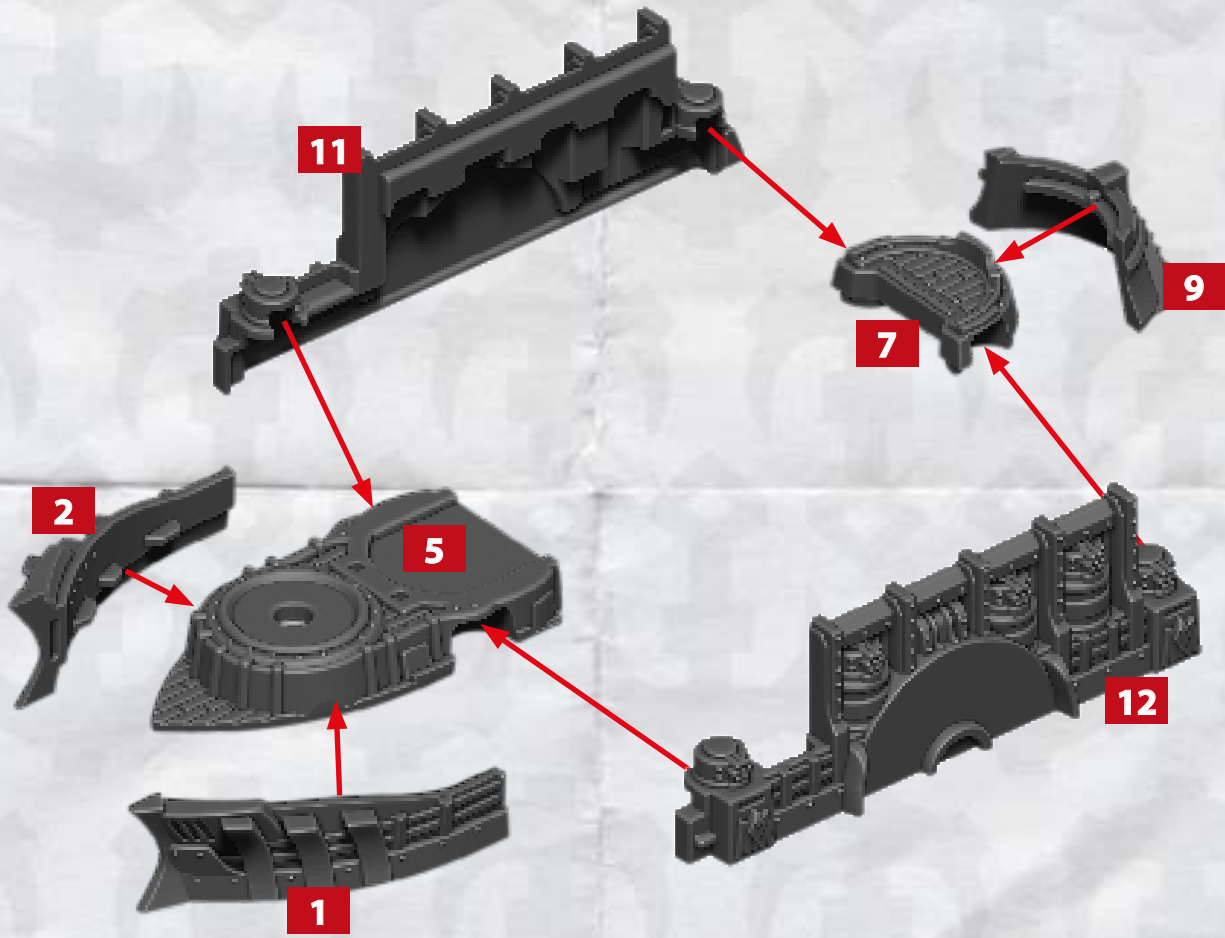

HEAVY GUN
BATTERY

40-43

ROCKET
BATTERY

44-47

LEXINGTON CLASS HEAVY CRUISER

* ALL TURRETS ARE INTERCHANGEABLE

RINSE SPRUES IN WARM SOAPY WATER TO REMOVE ANY
MOULD RELEASE BEFORE ASSEMBLY.

RELIANT CLASS MONITOR

**HEAVY GUN
BATTERY**

40-43

**ROCKET
BATTERY**

44-47

RELIANT CLASS MONITOR

* ALL TURRETS ARE INTERCHANGEABLE

YORKTOWN CLASS CRUISER

HEAVY GUN
BATTERY

40-43

ROCKET
BATTERY

44-47

YORKTOWN CLASS CRUISER

* ALL TURRETS ARE INTERCHANGEABLE

RINSE SPRUES IN WARM SOAPY WATER TO REMOVE ANY
MOULD RELEASE BEFORE ASSEMBLY.

CONSTITUTION BATTLEFLEET - ASSEMBLY INSTRUCTIONS