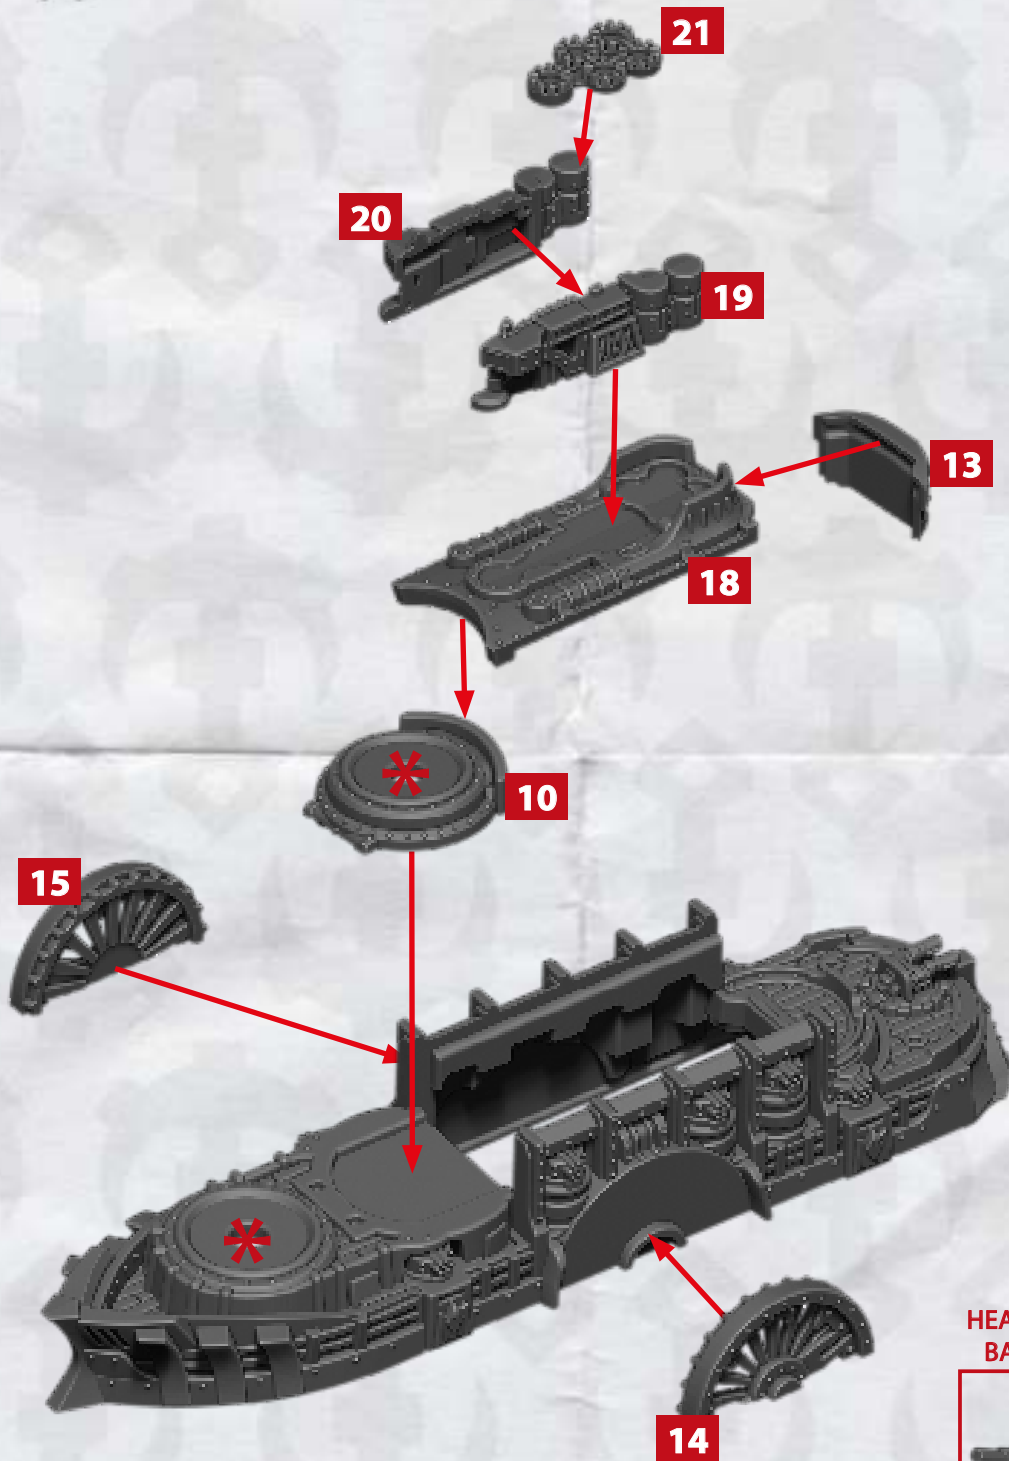

CONSTITUTION BATTLEFLEET - ASSEMBLY INSTRUCTIONS

HEAVY GUN
BATTERY

40-43

ROCKET
BATTERY

44-47

CONSTITUTION CLASS BATTLESHIP

* ALL TURRETS ARE INTERCHANGEABLE

INTREPID CLASS LIGHT CRUISER

HEAVY GUN
BATTERY

40-43

ROCKET
BATTERY

44-47

INTREPID CLASS LIGHT CRUISER

* ALL TURRETS ARE INTERCHANGEABLE

RINSE SPRUES IN WARM SOAPY WATER TO REMOVE ANY
MOULD RELEASE BEFORE ASSEMBLY.

LEXINGTON CLASS HEAVY CRUISER

HEAVY GUN
BATTERY

40-43

ROCKET
BATTERY

44-47

LEXINGTON CLASS HEAVY CRUISER

* ALL TURRETS ARE INTERCHANGEABLE

RINSE SPRUES IN WARM SOAPY WATER TO REMOVE ANY
MOULD RELEASE BEFORE ASSEMBLY.

RELIANT CLASS MONITOR

**HEAVY GUN
BATTERY**

40-43

**ROCKET
BATTERY**

44-47

RELIANT CLASS MONITOR

* ALL TURRETS ARE INTERCHANGEABLE

YORKTOWN CLASS CRUISER

HEAVY GUN
BATTERY