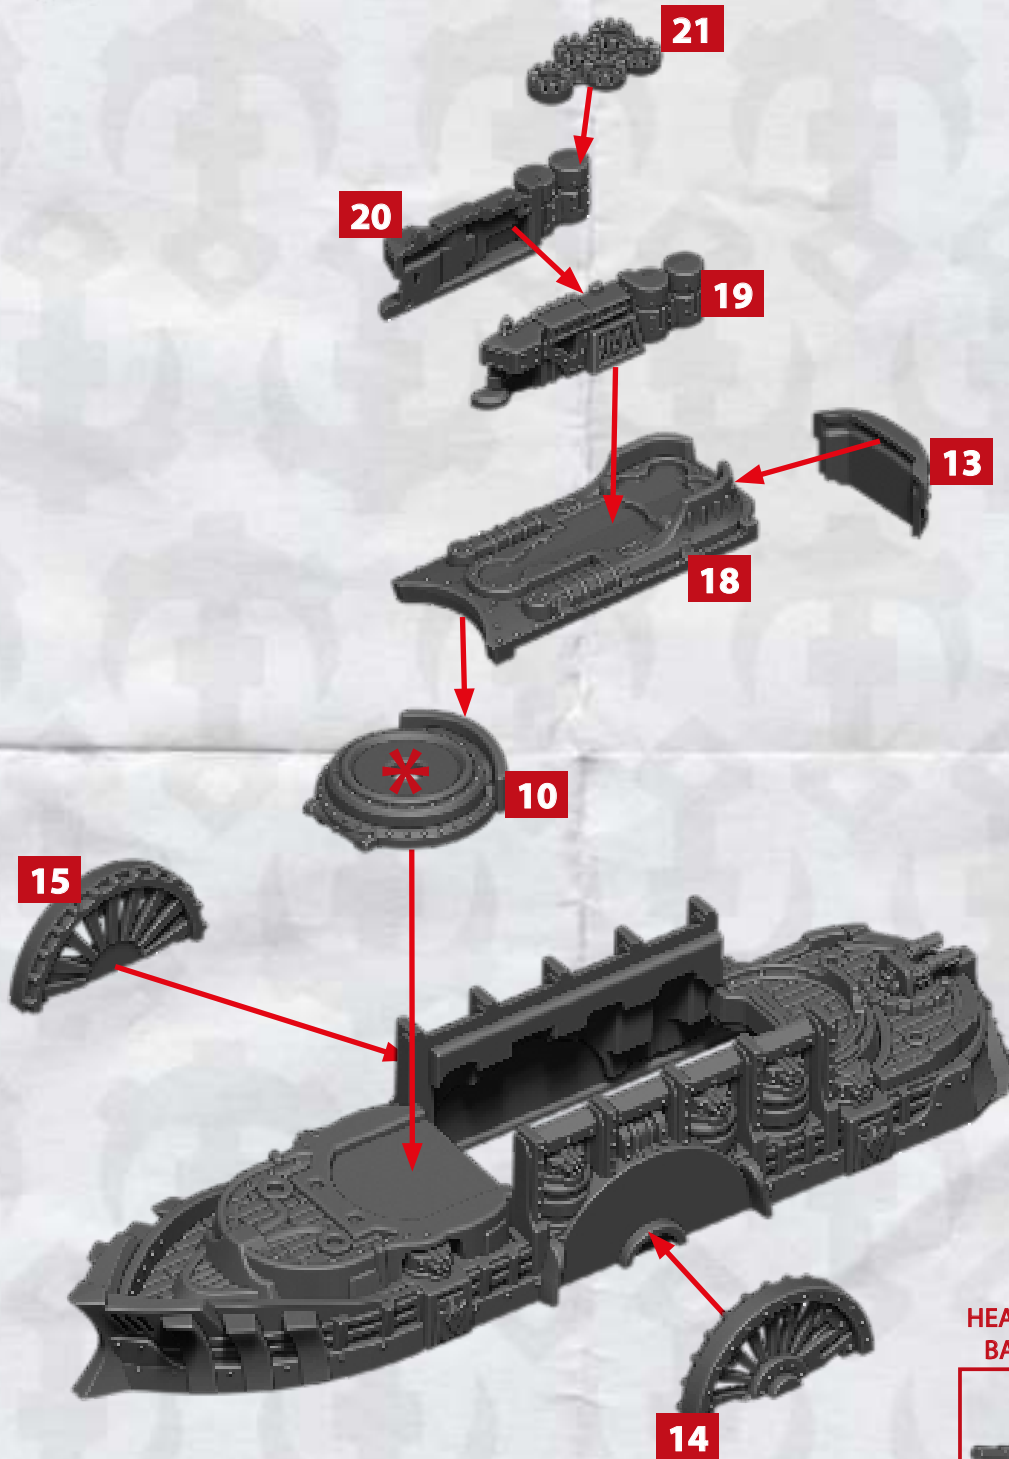

CONSTITUTION BATTLEFLEET - ASSEMBLY INSTRUCTIONS

HEAVY GUN
BATTERY

40-43

ROCKET
BATTERY

44-47

CONSTITUTION CLASS BATTLESHIP

* ALL TURRETS ARE INTERCHANGEABLE

INTREPID CLASS LIGHT CRUISER

HEAVY GUN
BATTERY

40-43

ROCKET
BATTERY

44-47

INTREPID CLASS LIGHT CRUISER

* ALL TURRETS ARE INTERCHANGEABLE

RINSE SPRUES IN WARM SOAPY WATER TO REMOVE ANY
MOULD RELEASE BEFORE ASSEMBLY.

LEXINGTON CLASS HEAVY CRUISER

HEAVY GUN
BATTERY

40-43

ROCKET
BATTERY

44-47

LEXINGTON CLASS HEAVY CRUISER

* ALL TURRETS ARE INTERCHANGEABLE

RINSE SPRUES IN WARM SOAPY WATER TO REMOVE ANY
MOULD RELEASE BEFORE ASSEMBLY.

RELIANT CLASS MONITOR

**HEAVY GUN
BATTERY**

40-43

**ROCKET
BATTERY**

44-47

RELIANT CLASS MONITOR

* ALL TURRETS ARE INTERCHANGEABLE

YORKTOWN CLASS CRUISER

HEAVY GUN
BATTERY