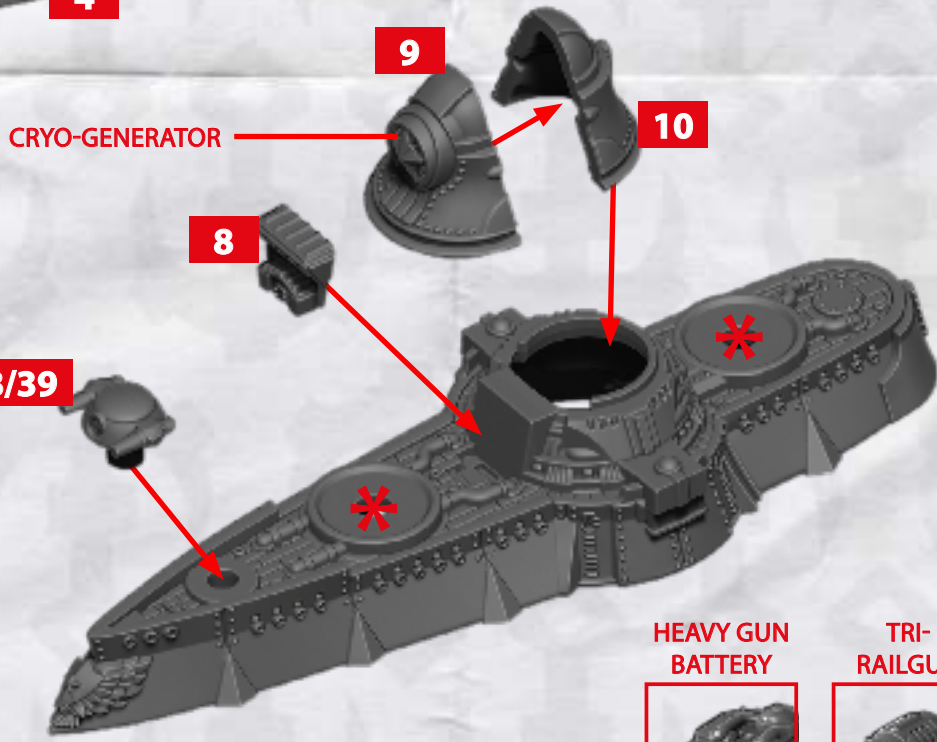

STOLETOV EKCRANOPLAN

**RINSE SPRUES IN WARM SOAPY WATER TO REMOVE ANY
MOULD RELEASE BEFORE ASSEMBLY.**

COMMONWEALTH SUPPORT SQUADRONS - ASSEMBLY INSTRUCTIONS

KHATANGA CRYO ASSAULT CRUISER

* ALL TURRETS ARE INTERCHANGEABLE

COMMONWEALTH SUPPORT SQUADRONS - ASSEMBLY INSTRUCTIONS

36/37/38/39

HEAVY GUN
BATTERY

TRI-
RAILGUN

ROCKET
BATTERY

16/17

18/19

20/21

MOROZKO CRYO CRUISER

* ALL TURRETS ARE INTERCHANGEABLE

COMMONWEALTH SUPPORT SQUADRONS - ASSEMBLY INSTRUCTIONS

PRAVDA SUPPORT CARRIER