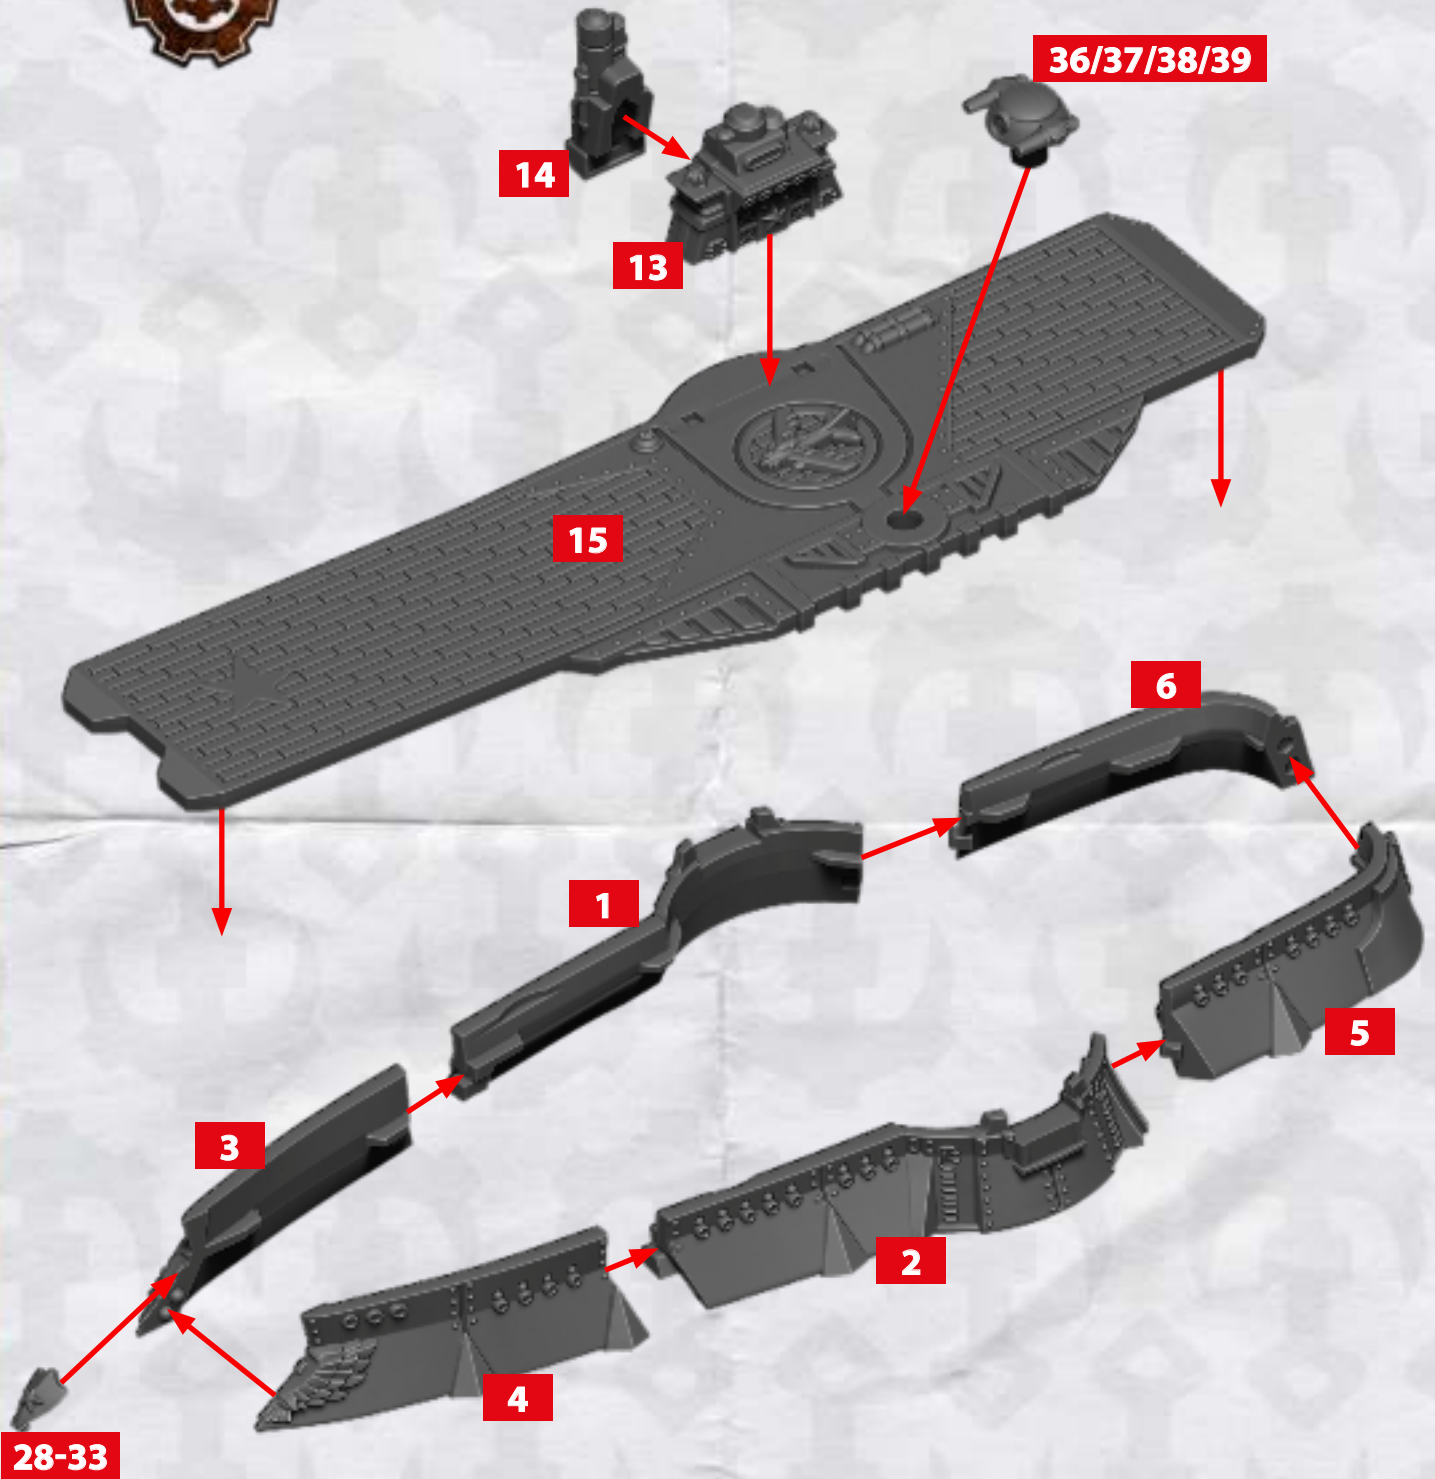

STOLETOV EKCRANOPLAN

**RINSE SPRUES IN WARM SOAPY WATER TO REMOVE ANY
MOULD RELEASE BEFORE ASSEMBLY.**

COMMONWEALTH SUPPORT SQUADRONS - ASSEMBLY INSTRUCTIONS

KHATANGA CRYO ASSAULT CRUISER

* ALL TURRETS ARE INTERCHANGEABLE

COMMONWEALTH SUPPORT SQUADRONS - ASSEMBLY INSTRUCTIONS

36/37/38/39

HEAVY GUN
BATTERY

TRI-
RAILGUN

ROCKET
BATTERY

16/17

18/19

20/21

MOROZKO CRYO CRUISER

* ALL TURRETS ARE INTERCHANGEABLE

COMMONWEALTH SUPPORT SQUADRONS - ASSEMBLY INSTRUCTIONS

PRAVDA SUPPORT CARRIER