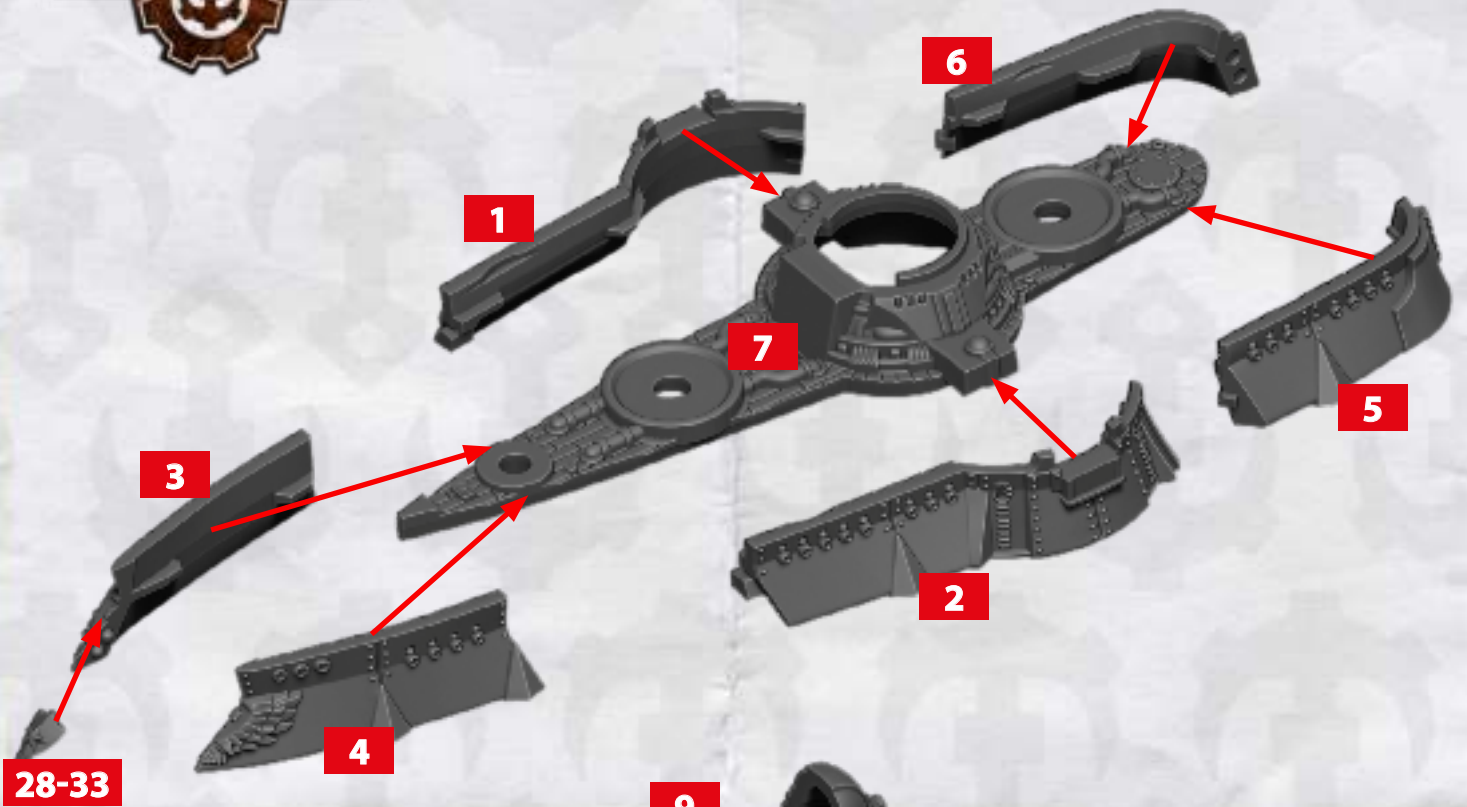

STOLETOV EKCRANOPLAN

**RINSE SPRUES IN WARM SOAPY WATER TO REMOVE ANY
MOULD RELEASE BEFORE ASSEMBLY.**

COMMONWEALTH SUPPORT SQUADRONS - ASSEMBLY INSTRUCTIONS

KHATANGA CRYO ASSAULT CRUISER

* ALL TURRETS ARE INTERCHANGEABLE

COMMONWEALTH SUPPORT SQUADRONS - ASSEMBLY INSTRUCTIONS

36/37/38/39

HEAVY GUN
BATTERY

TRI-
RAILGUN

ROCKET
BATTERY

16/17

18/19

20/21

MOROZKO CRYO CRUISER

* ALL TURRETS ARE INTERCHANGEABLE

COMMONWEALTH SUPPORT SQUADRONS - ASSEMBLY INSTRUCTIONS

PRAVDA SUPPORT CARRIER