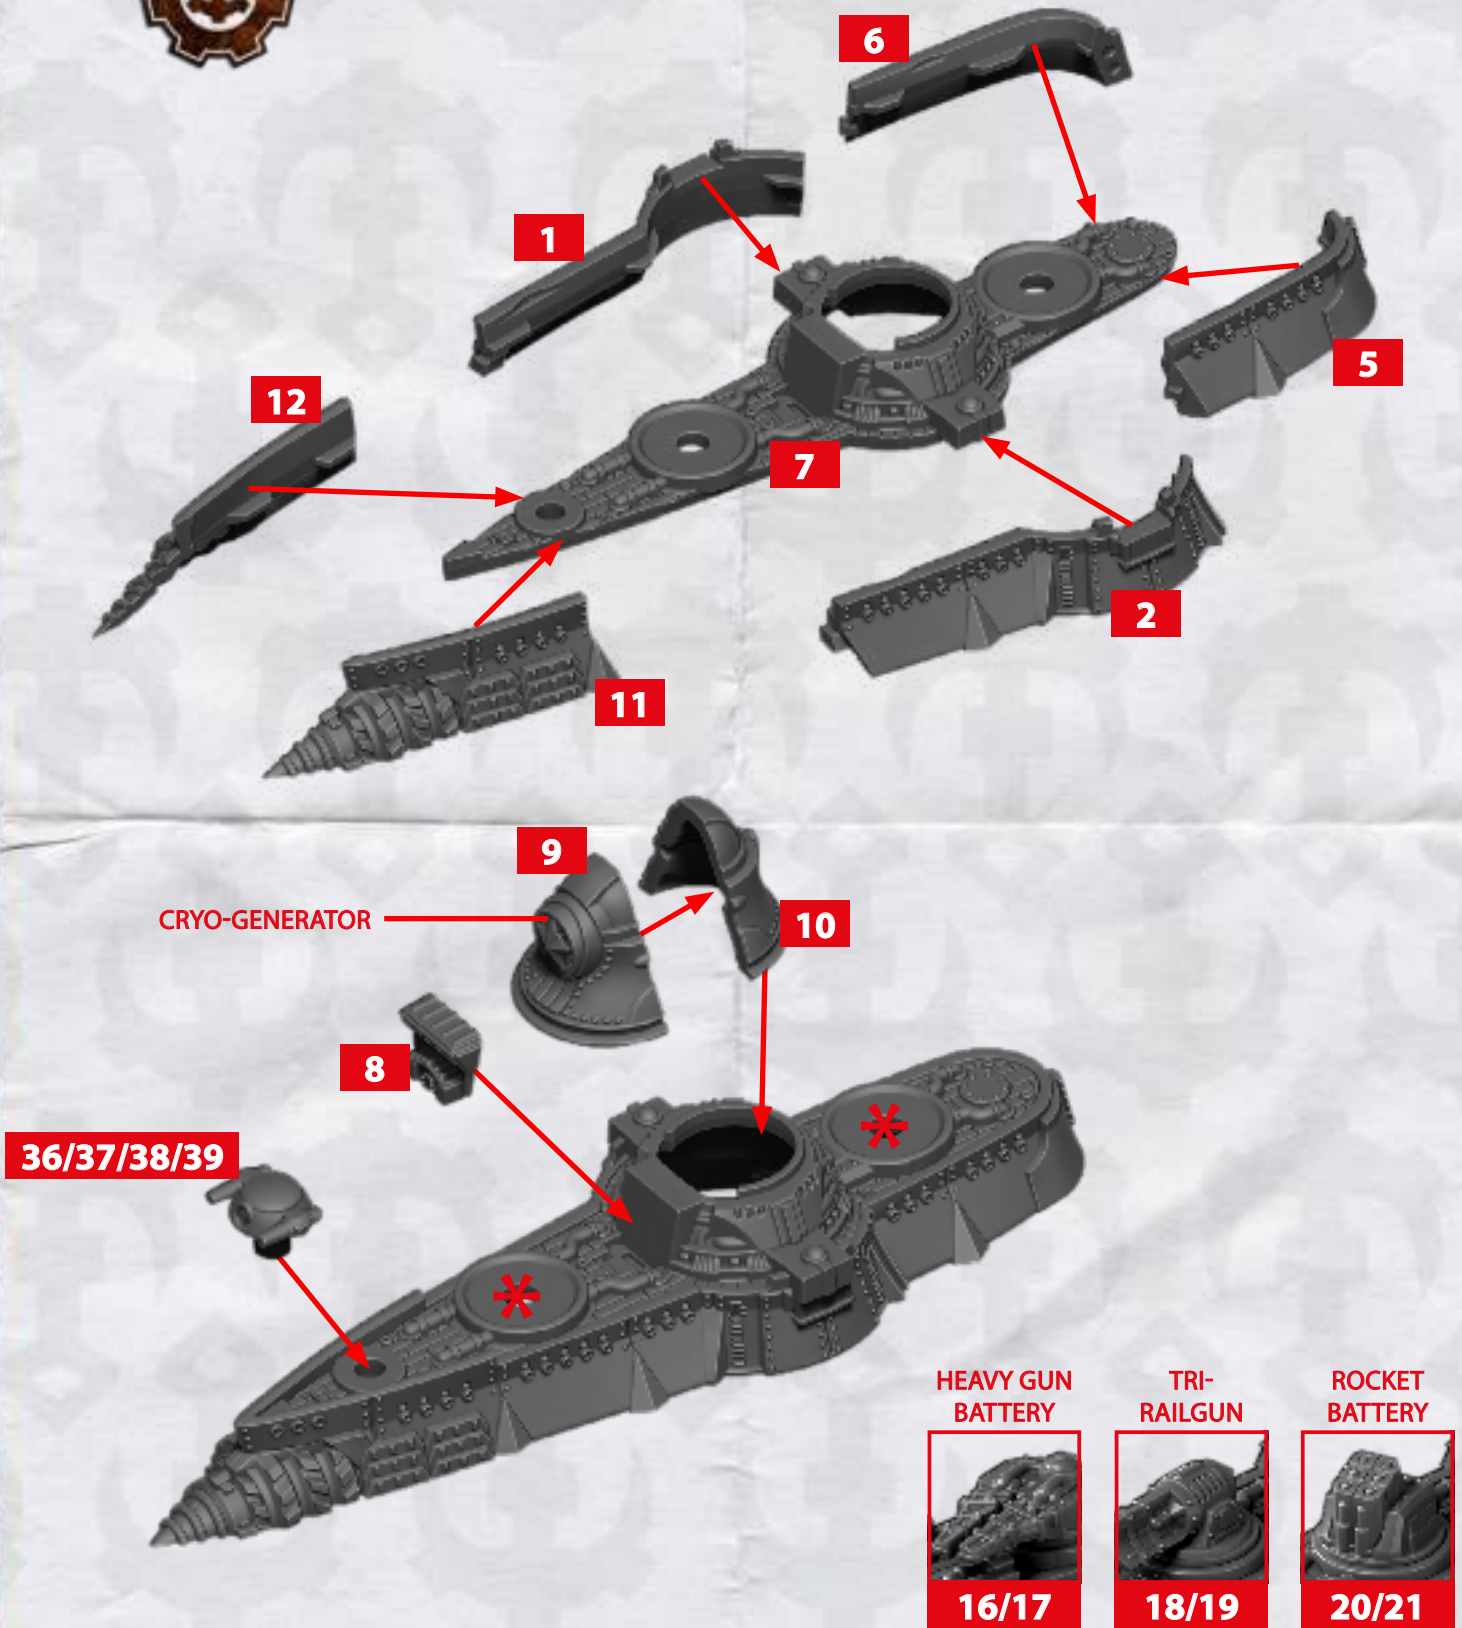

STOLETOV EKCRANOPLAN

**RINSE SPRUES IN WARM SOAPY WATER TO REMOVE ANY
MOULD RELEASE BEFORE ASSEMBLY.**

COMMONWEALTH SUPPORT SQUADRONS - ASSEMBLY INSTRUCTIONS

KHATANGA CRYO ASSAULT CRUISER

* ALL TURRETS ARE INTERCHANGEABLE

COMMONWEALTH SUPPORT SQUADRONS - ASSEMBLY INSTRUCTIONS

36/37/38/39

HEAVY GUN
BATTERY

TRI-
RAILGUN

ROCKET
BATTERY

16/17

18/19

20/21

MOROZKO CRYO CRUISER

* ALL TURRETS ARE INTERCHANGEABLE

COMMONWEALTH SUPPORT SQUADRONS - ASSEMBLY INSTRUCTIONS

PRAVDA SUPPORT CARRIER