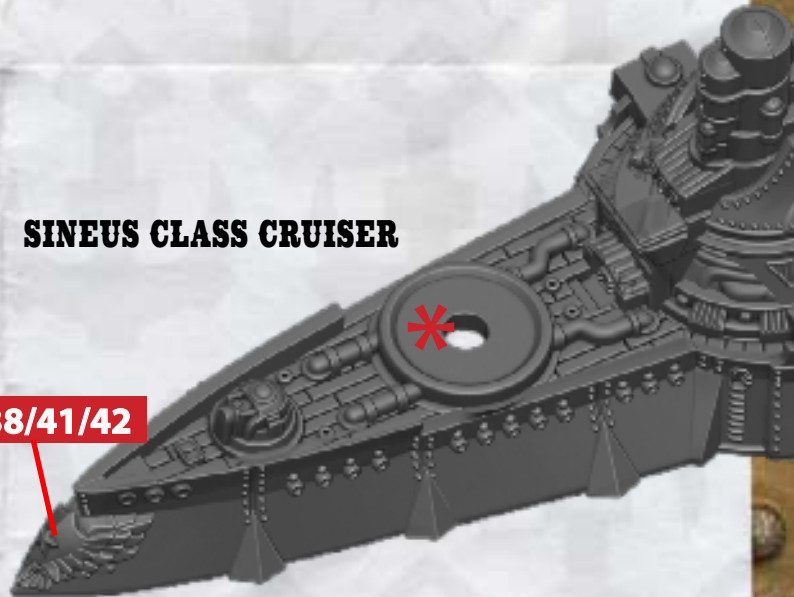

1.

2.

3.

SINEUS CLASS CRUISER

37/38/41/42

**HEAVY GUN
BATTERY**

28-30

**TRI-
RAILGUN**

25-27

**ROCKET
BATTERY**

17-19

*** ALL TURRETS ARE INTERCHANGEABLE**