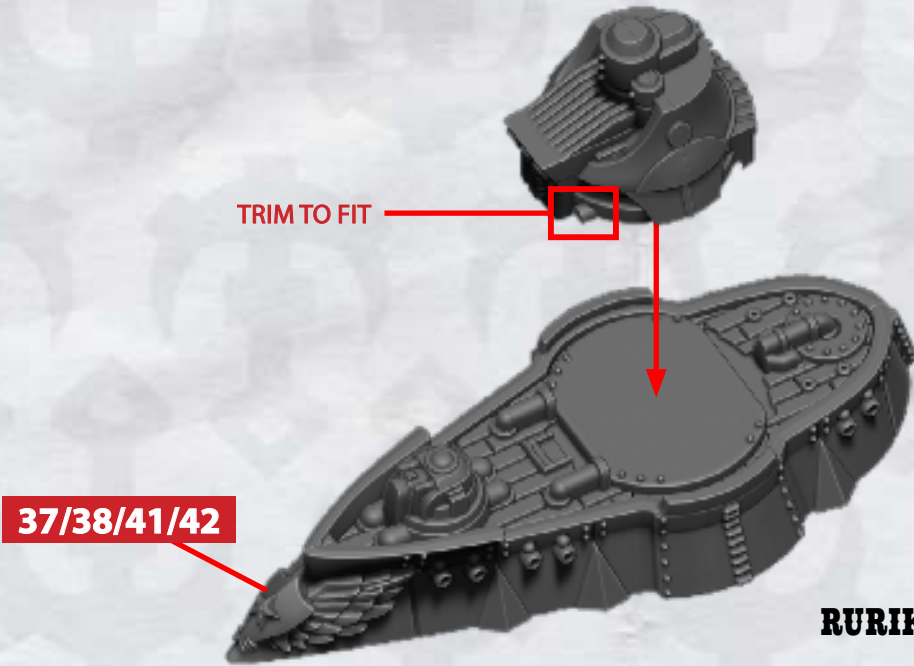

RURIK CLASS FRIGATE