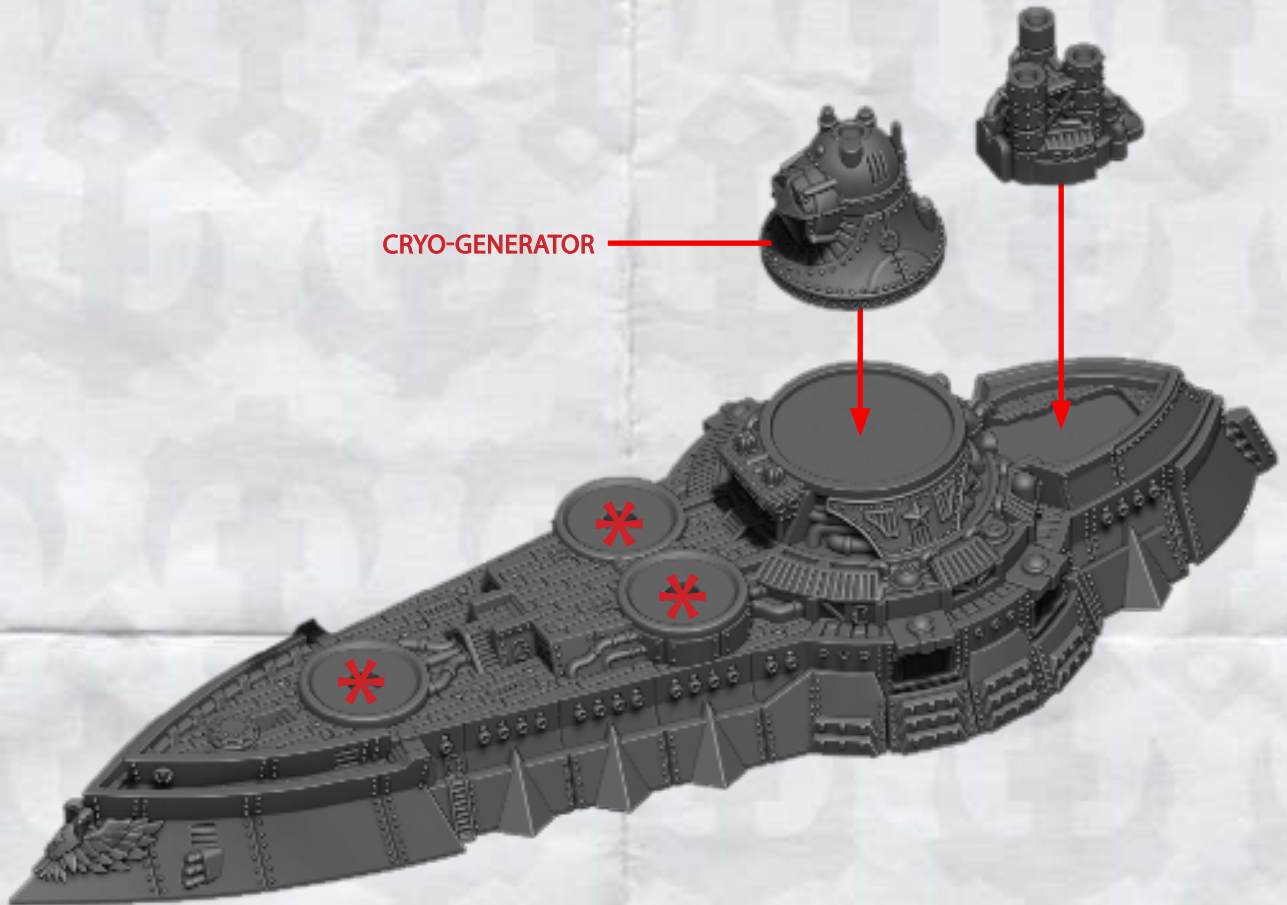

BORODINO BATTLEFLEET - ASSEMBLY INSTRUCTIONS

CRYO-GENERATOR

BORODINO CLASS CONTROL SHIP

HEAVY GUN
BATTERY

28-30

TRI-
RAILGUN

25-27

ROCKET
BATTERY

17-19

* ALL TURRETS ARE INTERCHANGEABLE

BORODINO BATTLEFLEET - ASSEMBLY INSTRUCTIONS

RURIK CLASS FRIGATE

BORODINO BATTLEFLEET - ASSEMBLY INSTRUCTIONS

KUTSOV CLASS CRUISER

1.

2.

3.

KUTSOV CLASS CRUISER

37/38/41/42

**HEAVY GUN
BATTERY**

28-30

**TRI-
RAILGUN**

25-27

**ROCKET
BATTERY**

17-19

*** ALL TURRETS ARE INTERCHANGEABLE**

BORODINO BATTLEFLEET - ASSEMBLY INSTRUCTIONS

OLEG CLASS CRUISER

1.

2.

3.

OLEG CLASS CRUISER